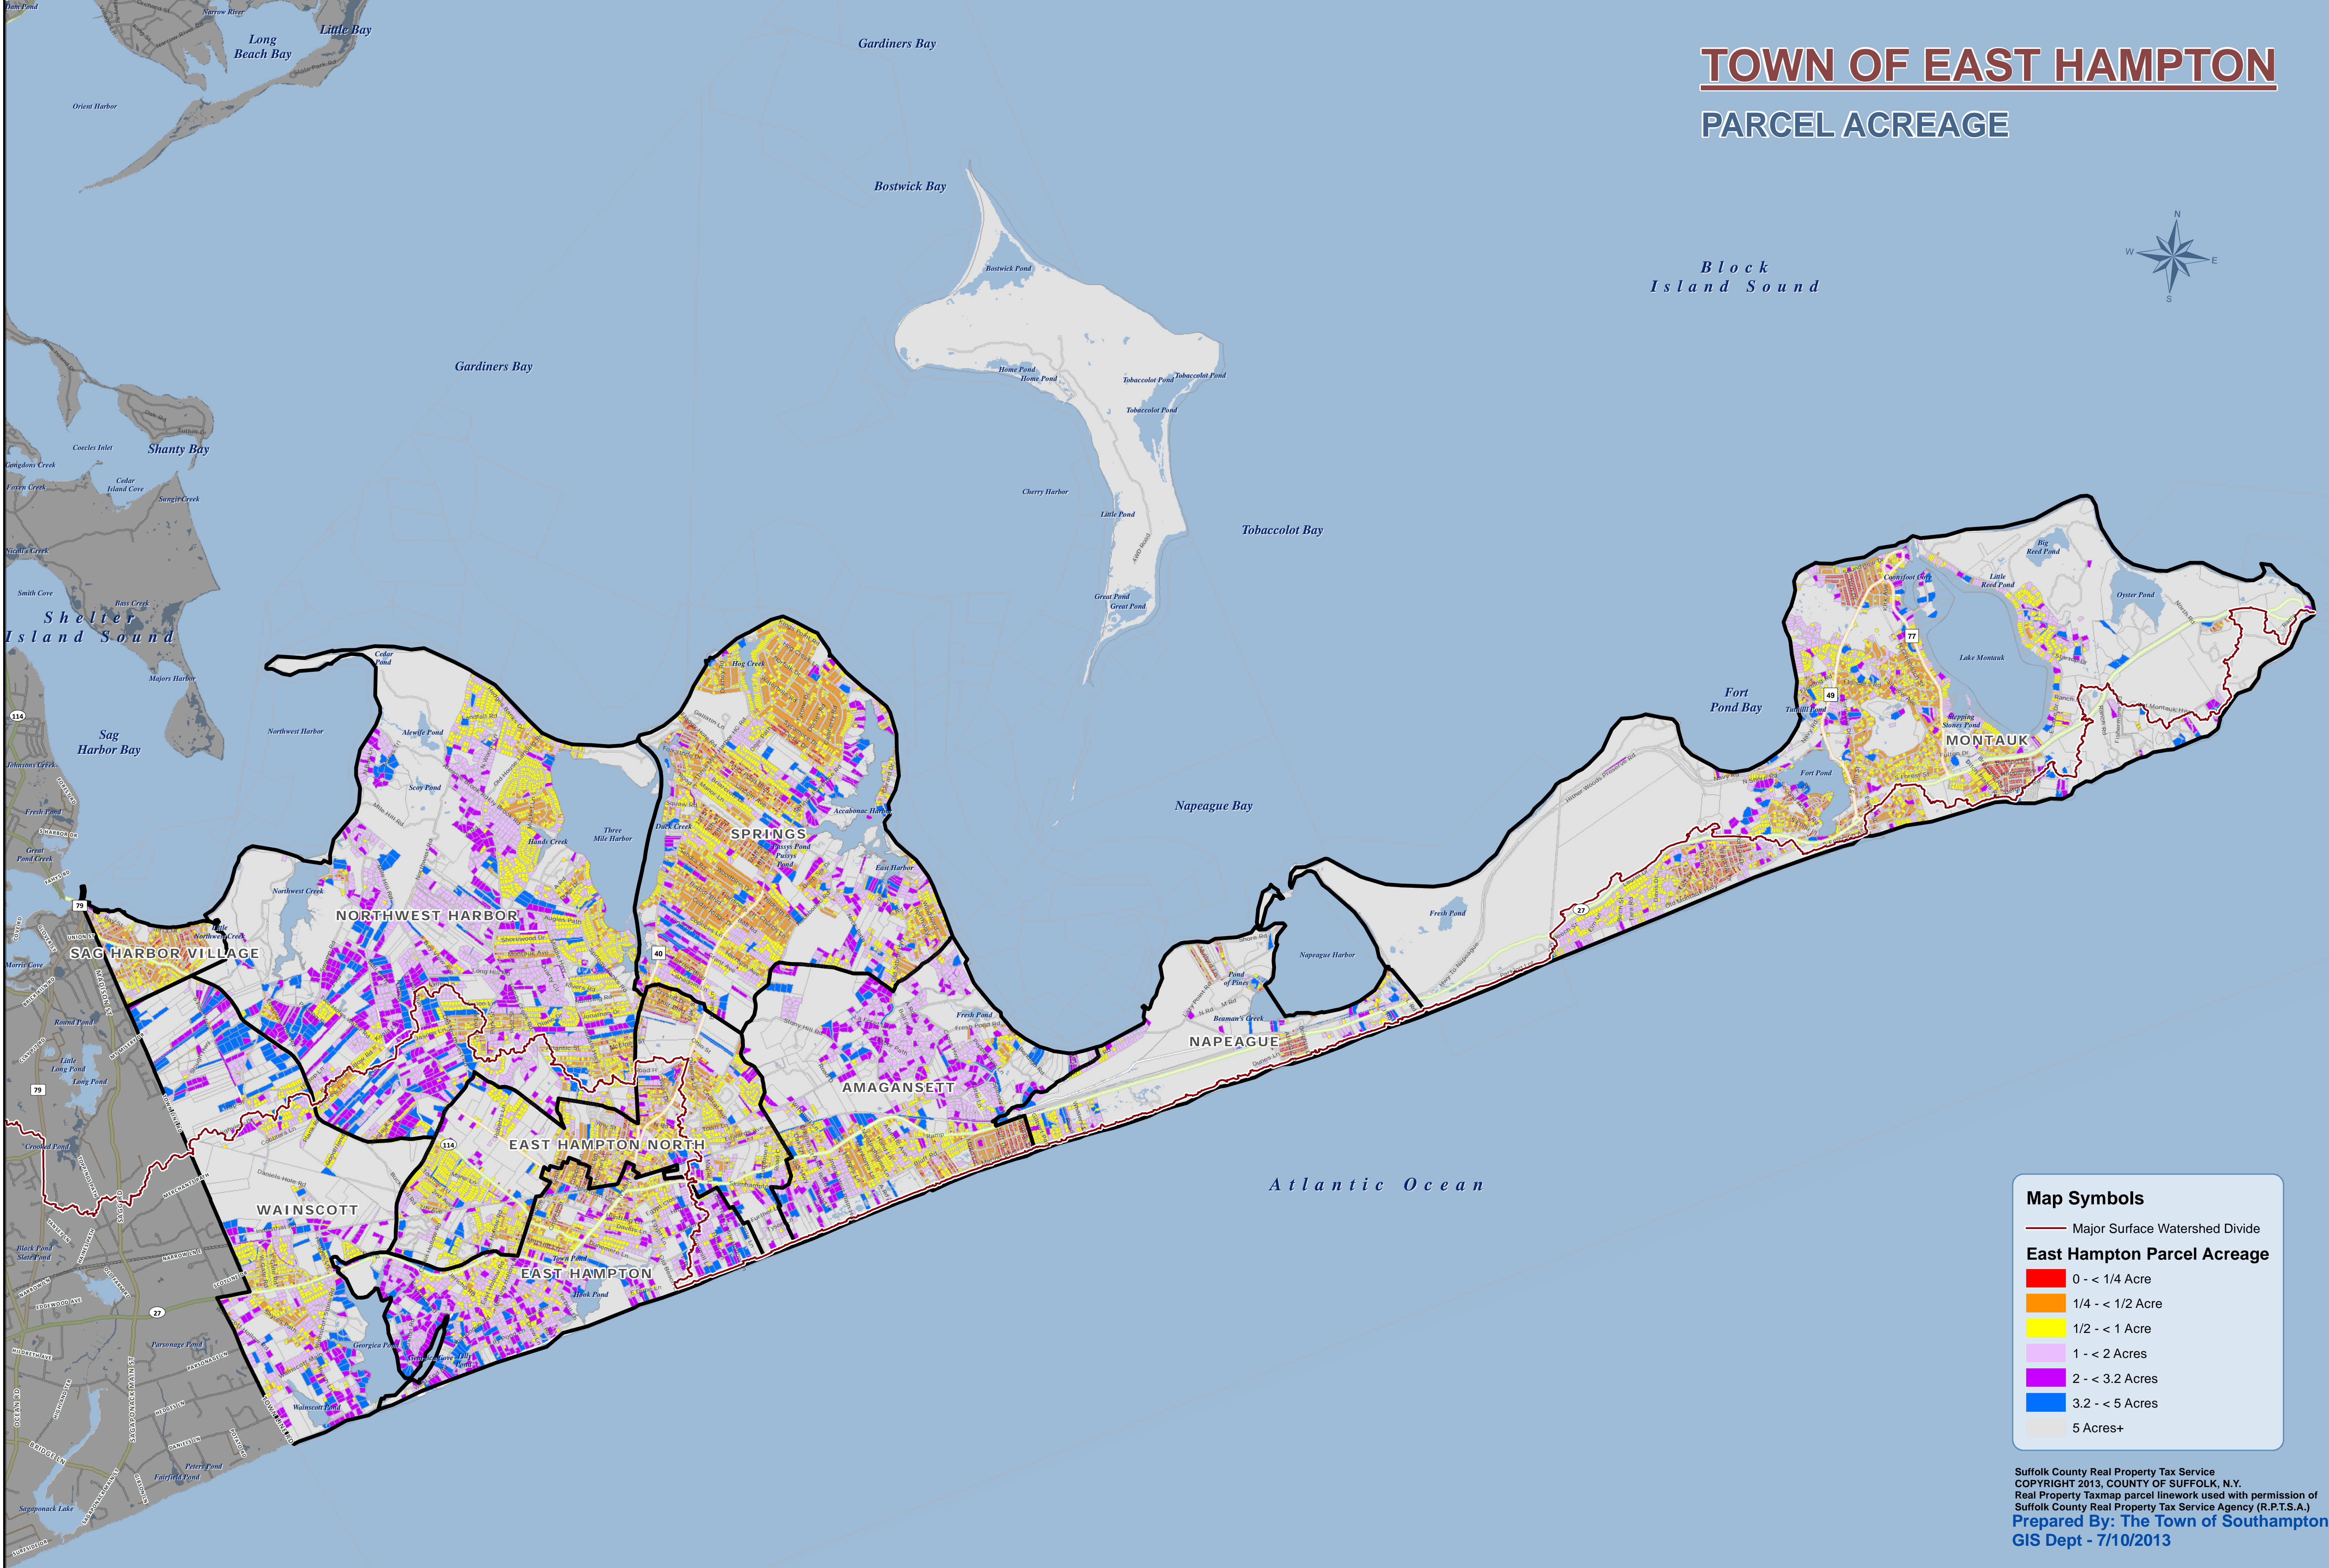

TOWN OF EAST HAMPTON

PARCEL ACREAGE

Block
Island Sound

Map Symbols

- Major Surface Watershed Divide

East Hampton Parcel Acreage

- 0 - < 1/4 Acre
- 1/4 - < 1/2 Acre
- 1/2 - < 1 Acre
- 1 - < 2 Acres
- 2 - < 3.2 Acres
- 3.2 - < 5 Acres
- 5 Acres+