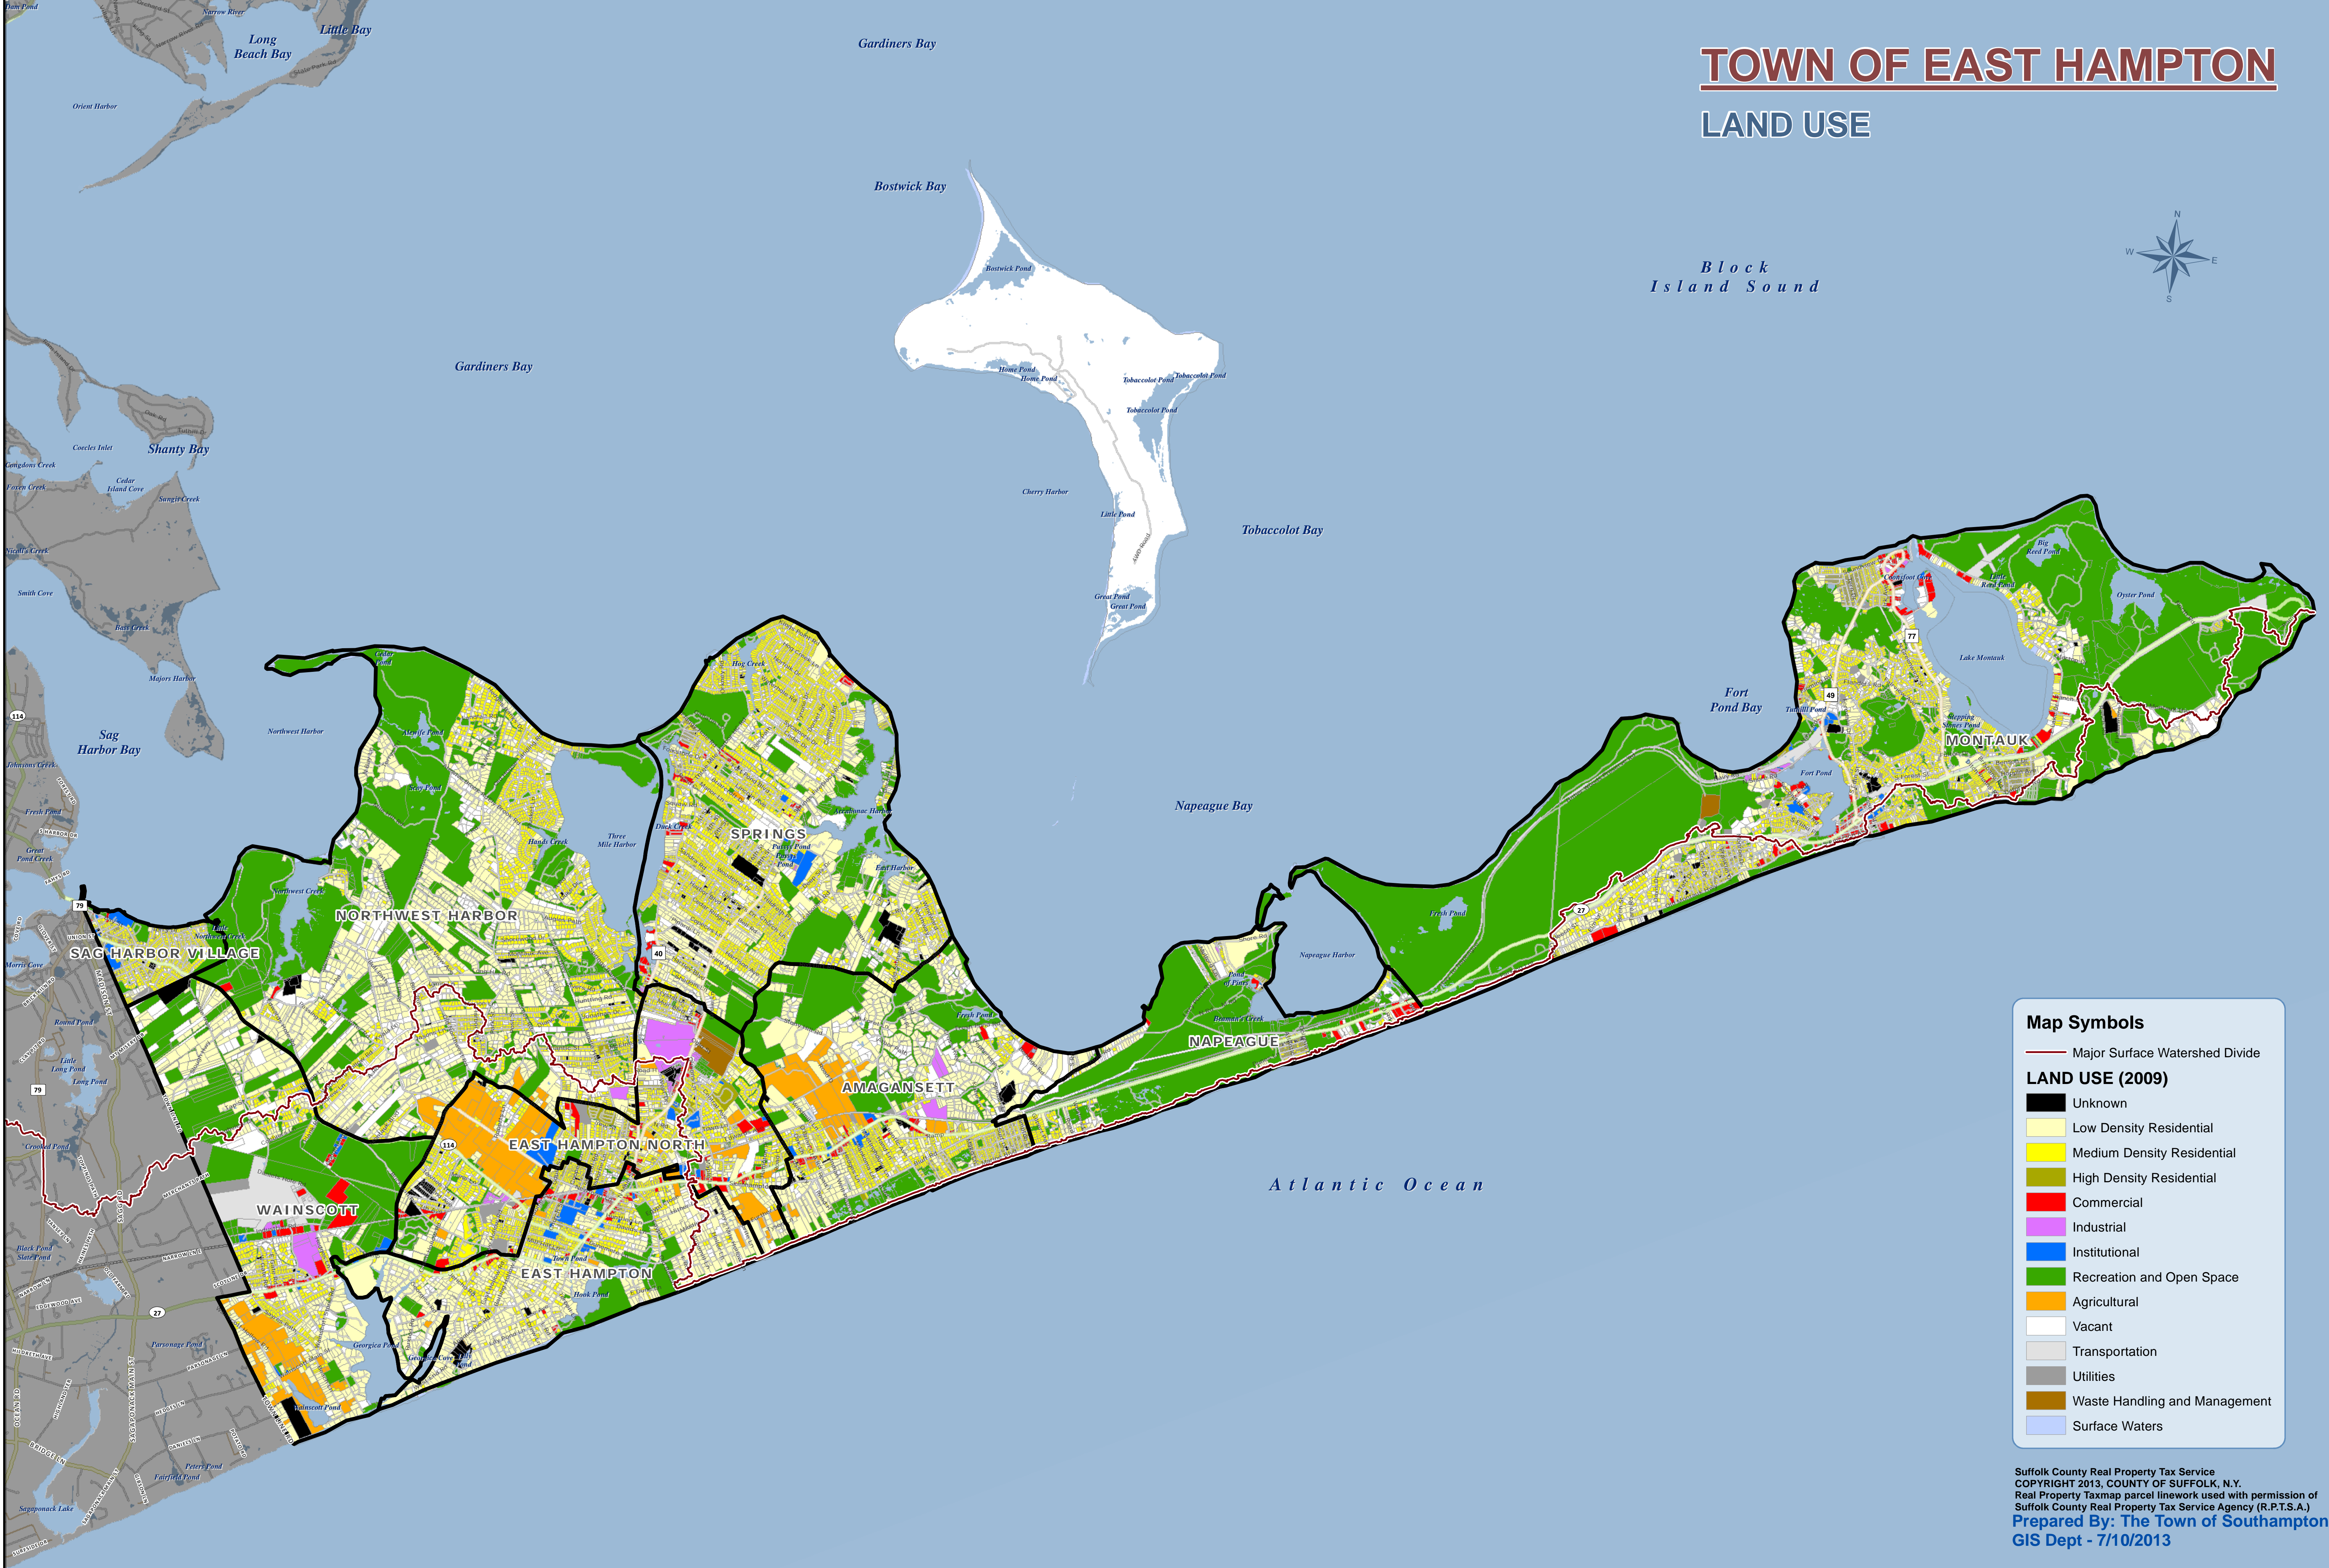

TOWN OF EAST HAMPTON

LAND USE

Map Symbols

- Major Surface Watershed Divide

LAND USE (2009)

- Unknown
- Low Density Residential
- Medium Density Residential
- High Density Residential
- Commercial
- Industrial
- Institutional
- Recreation and Open Space
- Agricultural
- Vacant
- Transportation
- Utilities
- Waste Handling and Management
- Surface Waters