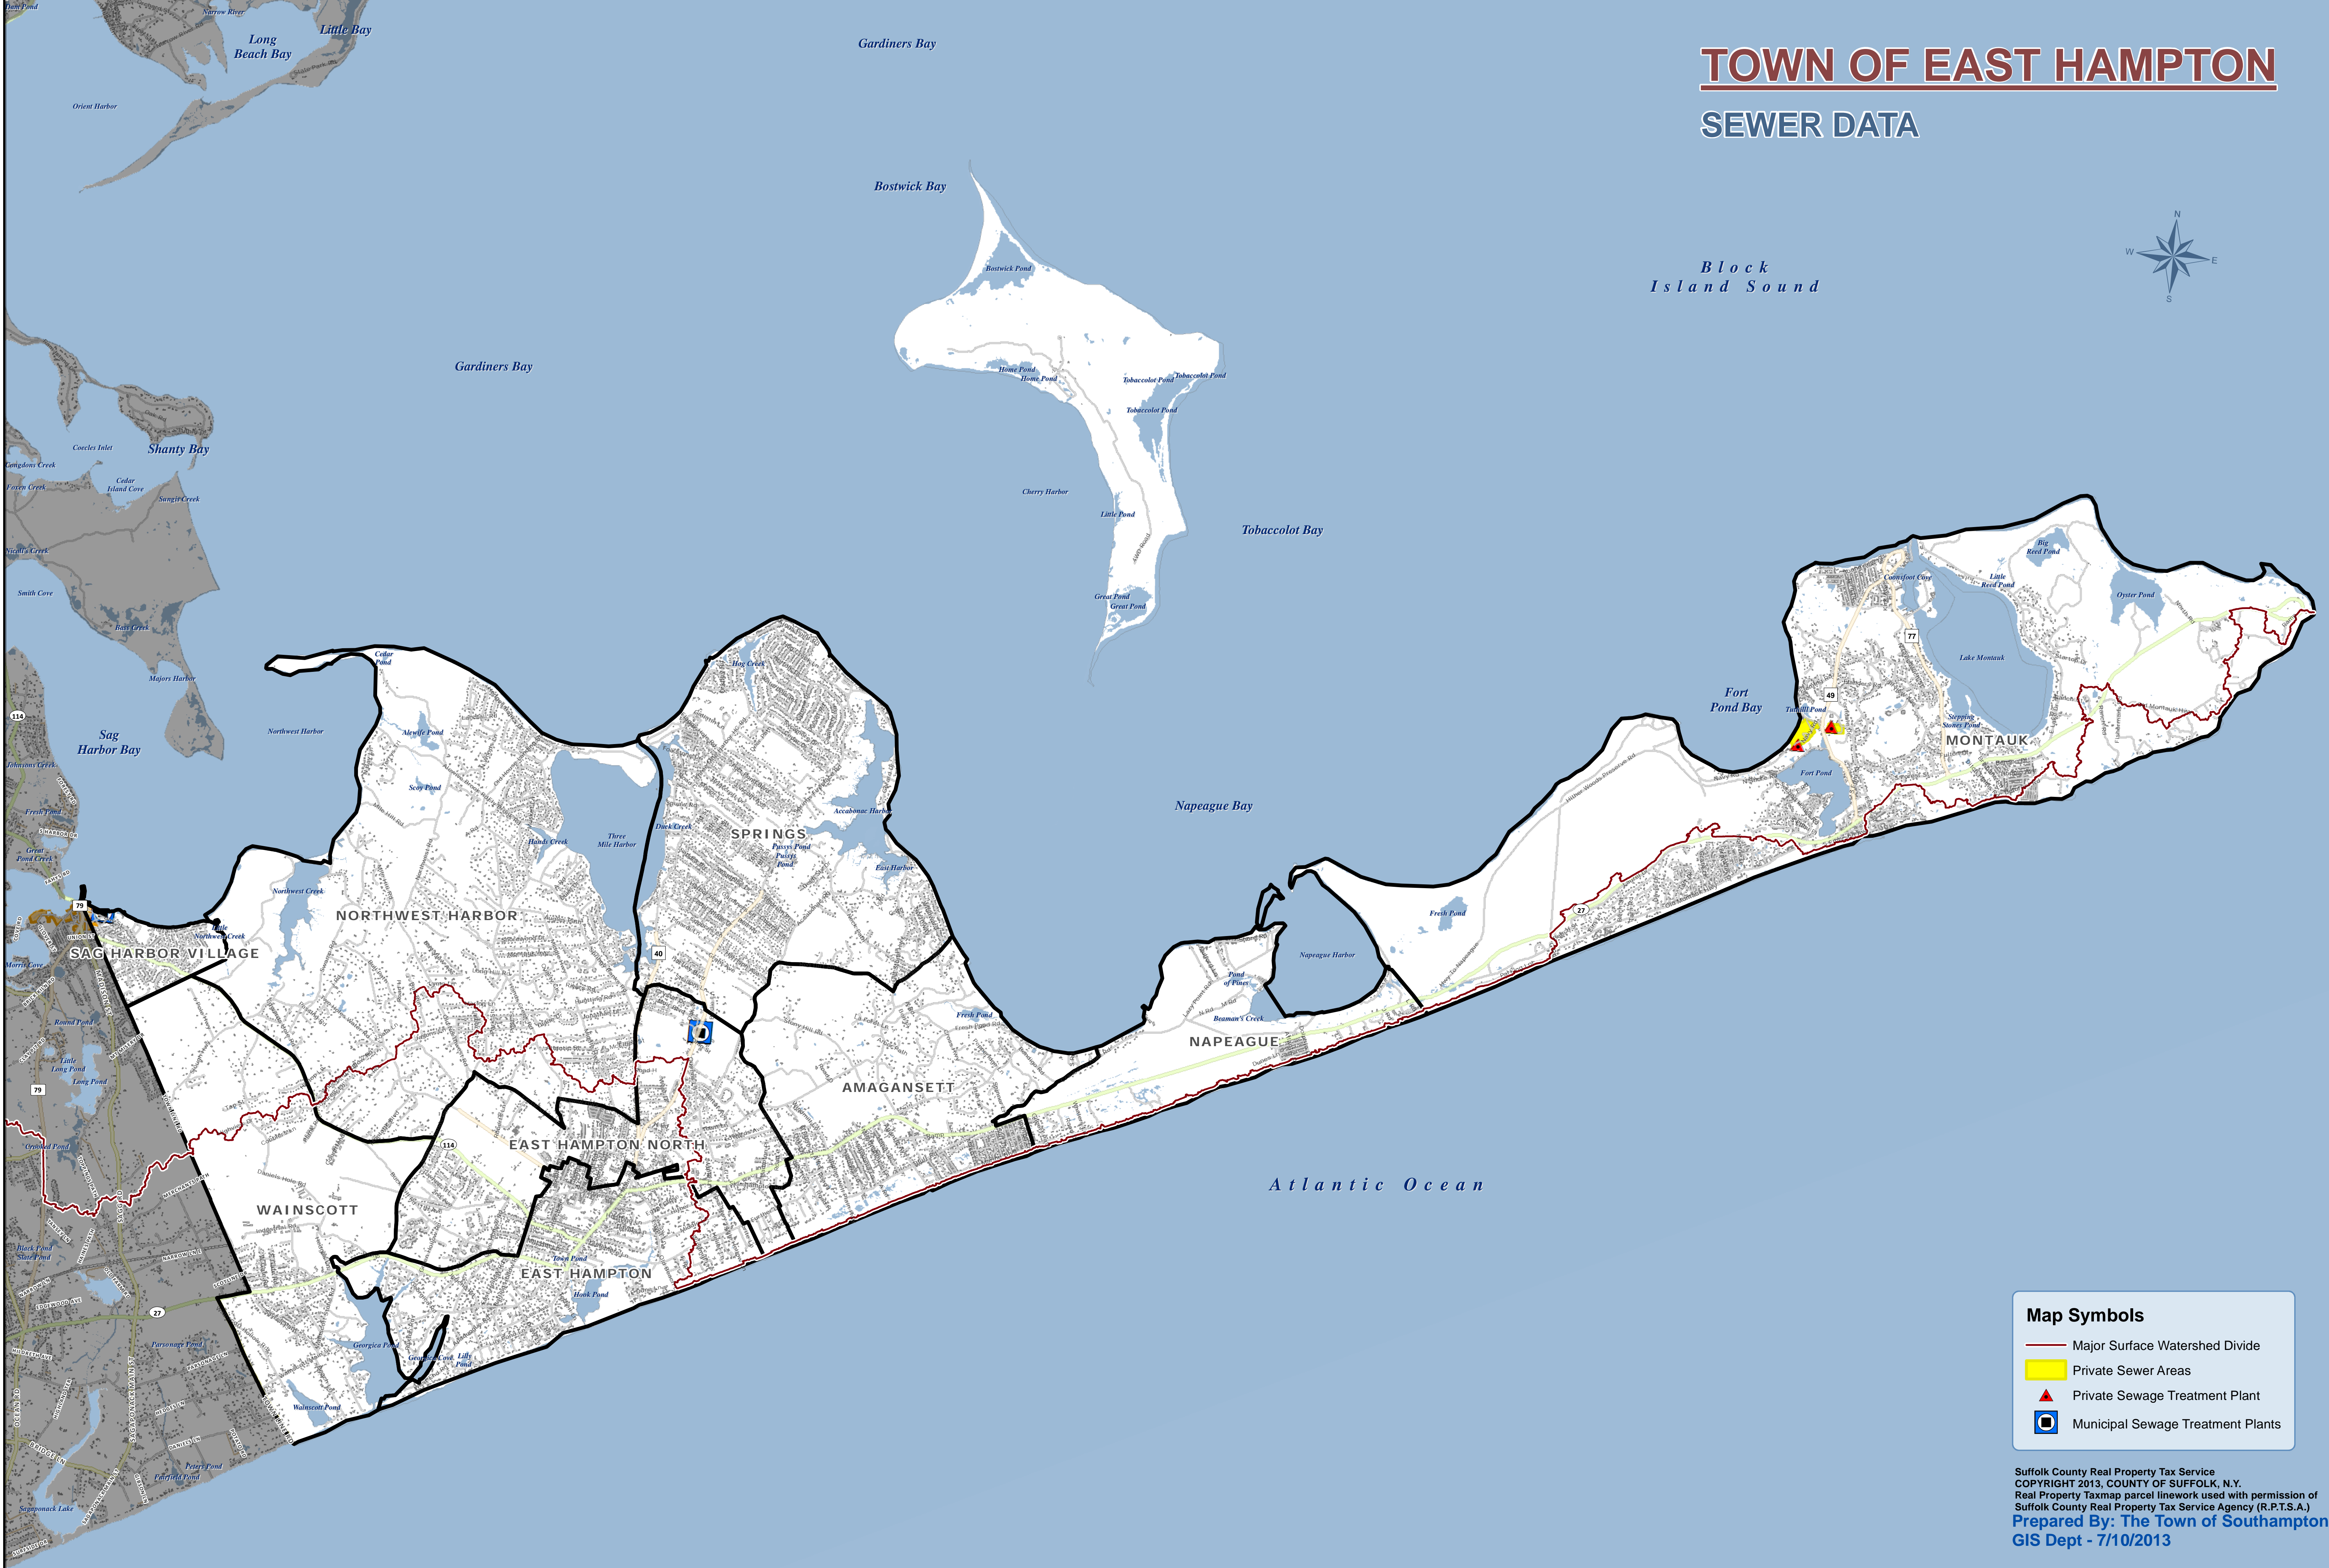

TOWN OF EAST HAMPTON

SEWER DATA

Map Symbols

- Major Surface Watershed Divide
- Private Sewer Areas
- ▲ Private Sewage Treatment Plant
- Municipal Sewage Treatment Plants