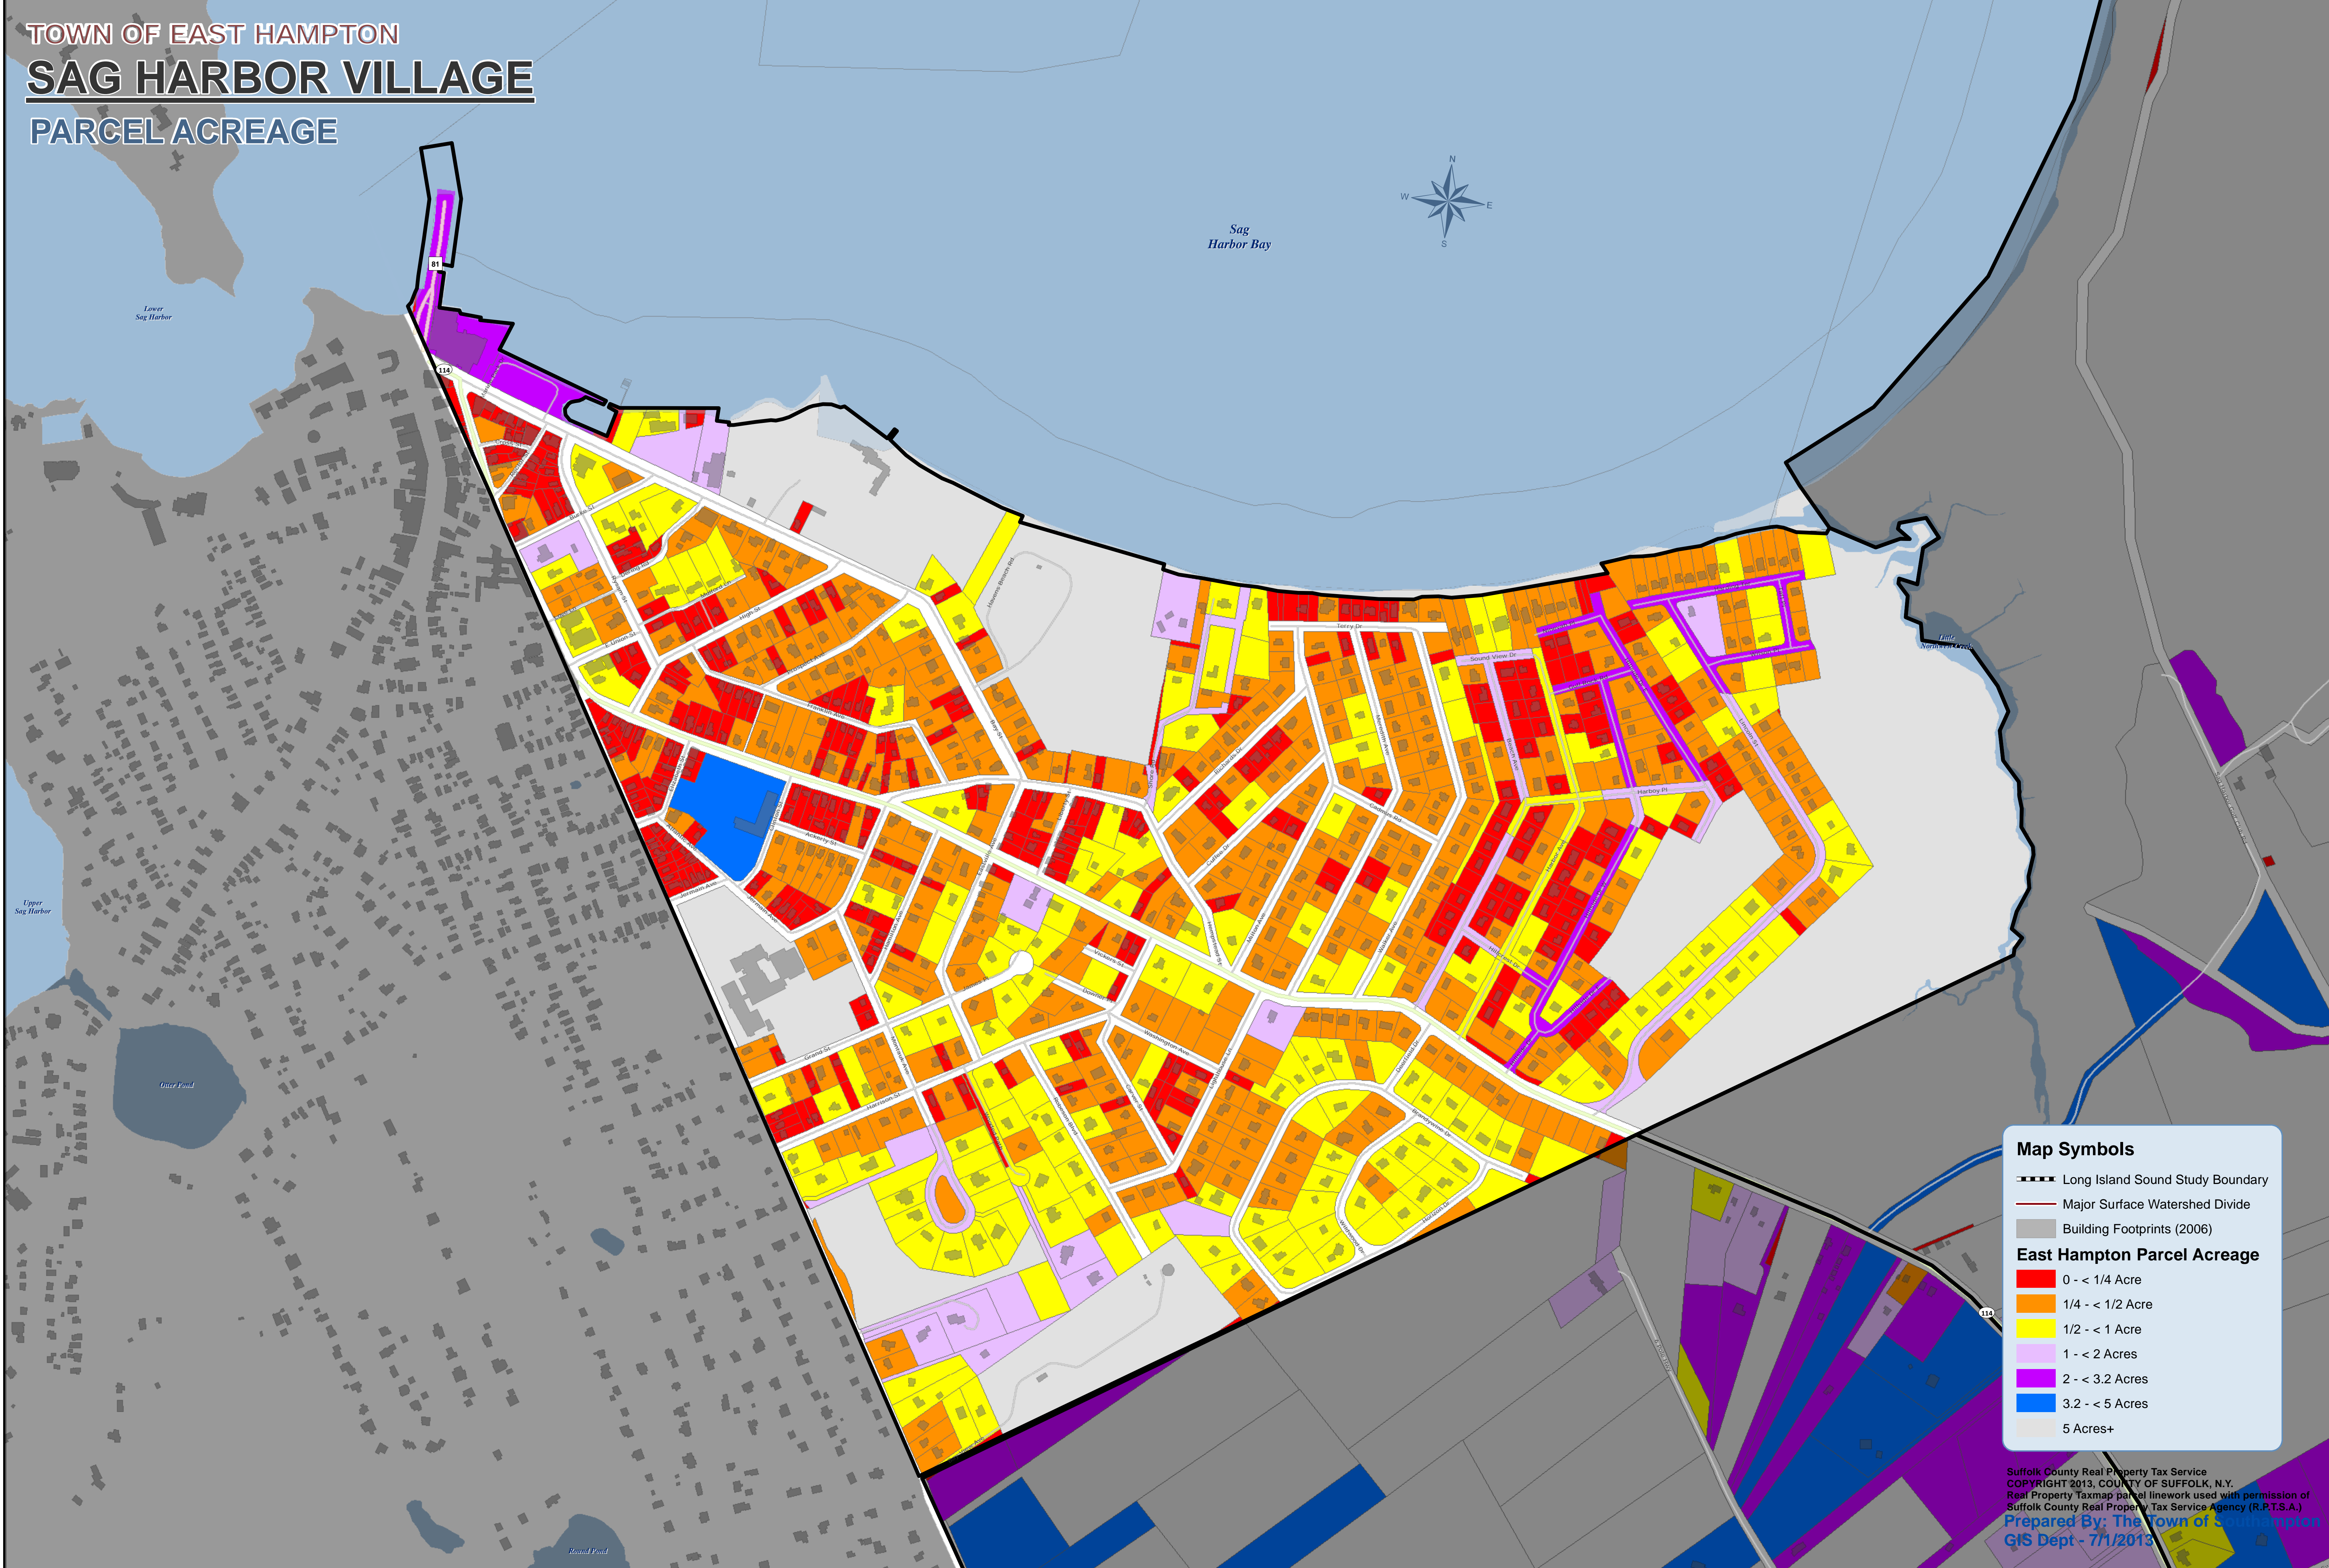

TOWN OF EAST HAMPTON
SAG HARBOR VILLAGE
PARCEL ACREAGE

Map Symbols

- Long Island Sound Study Boundary
- Major Surface Watershed Divide
- Building Footprints (2006)

East Hampton Parcel Acreage

- 0 - < 1/4 Acre
- 1/4 - < 1/2 Acre
- 1/2 - < 1 Acre
- 1 - < 2 Acres
- 2 - < 3.2 Acres
- 3.2 - < 5 Acres
- 5 Acres+