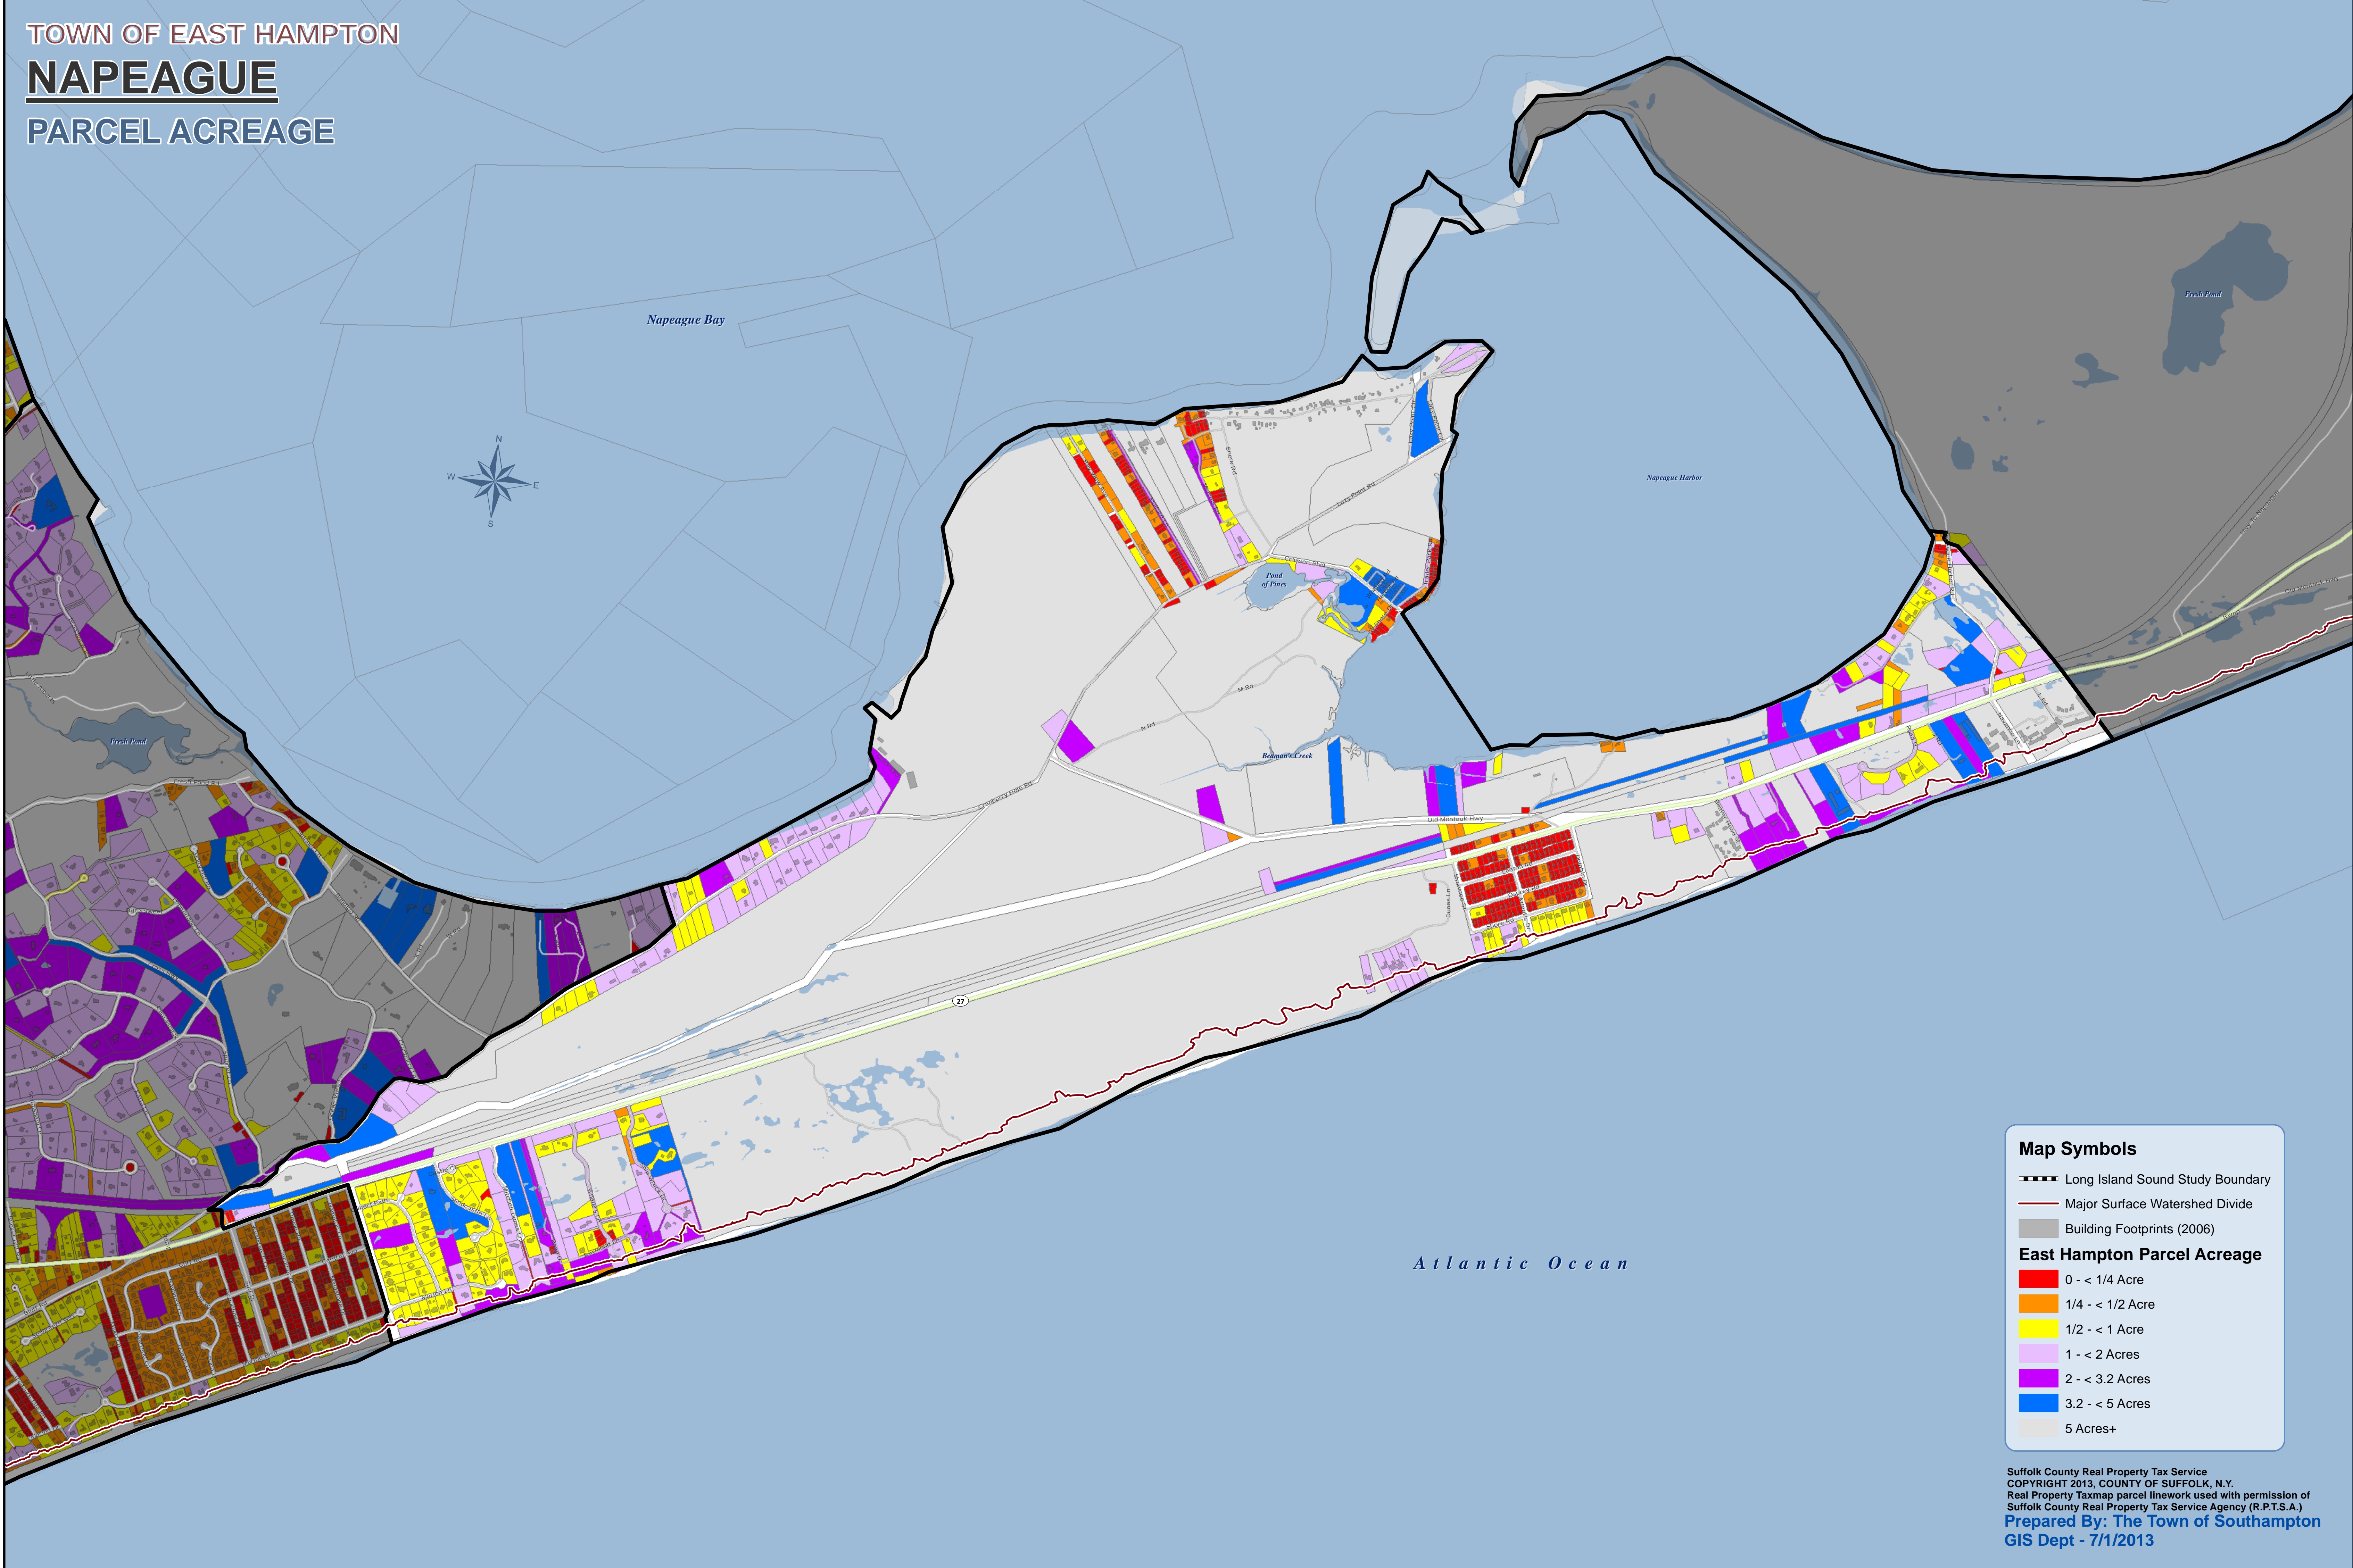

TOWN OF EAST HAMPTON
NAPEAGUE
PARCEL ACREAGE

Map Symbols

- Long Island Sound Study Boundary
- Major Surface Watershed Divide
- Building Footprints (2006)

East Hampton Parcel Acreage

- 0 - < 1/4 Acre
- 1/4 - < 1/2 Acre
- 1/2 - < 1 Acre
- 1 - < 2 Acres
- 2 - < 3.2 Acres
- 3.2 - < 5 Acres
- 5 Acres+