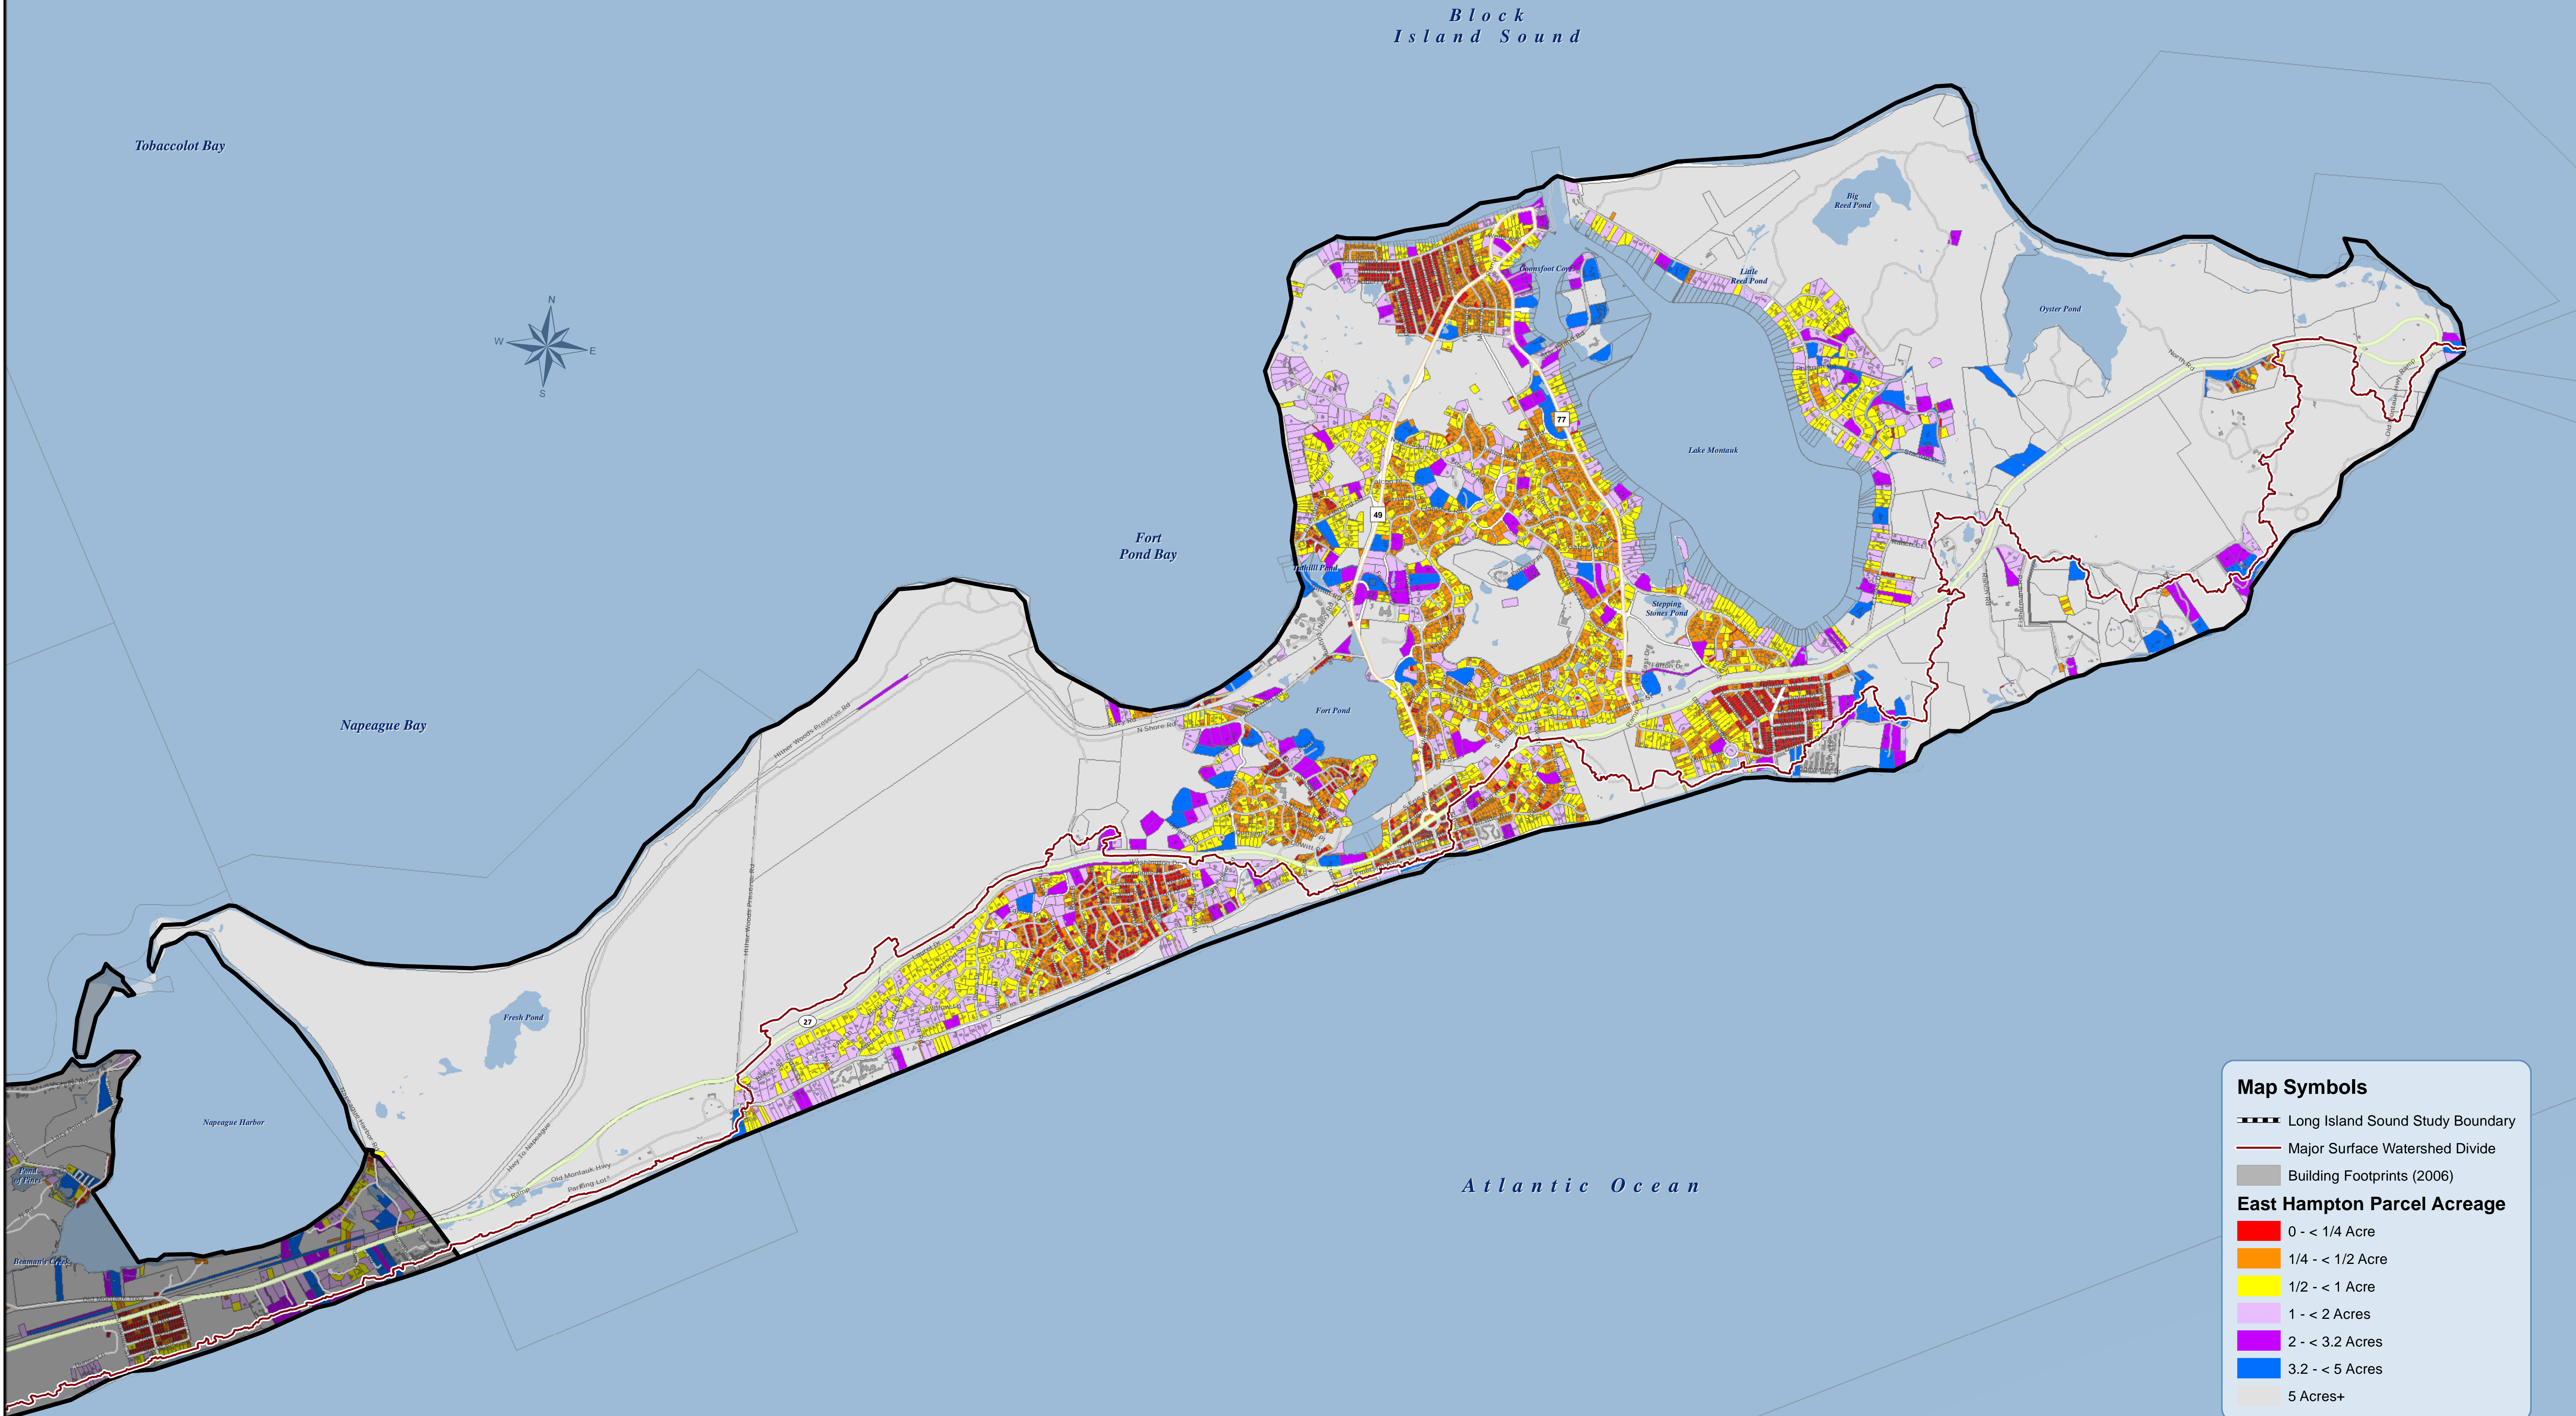

TOWN OF EAST HAMPTON
MONTAUK
 PARCEL ACREAGE

Map Symbols

- Long Island Sound Study Boundary
- Major Surface Watershed Divide
- Building Footprints (2006)

East Hampton Parcel Acreage

- 0 - < 1/4 Acre
- 1/4 - < 1/2 Acre
- 1/2 - < 1 Acre
- 1 - < 2 Acres
- 2 - < 3.2 Acres
- 3.2 - < 5 Acres
- 5 Acres+