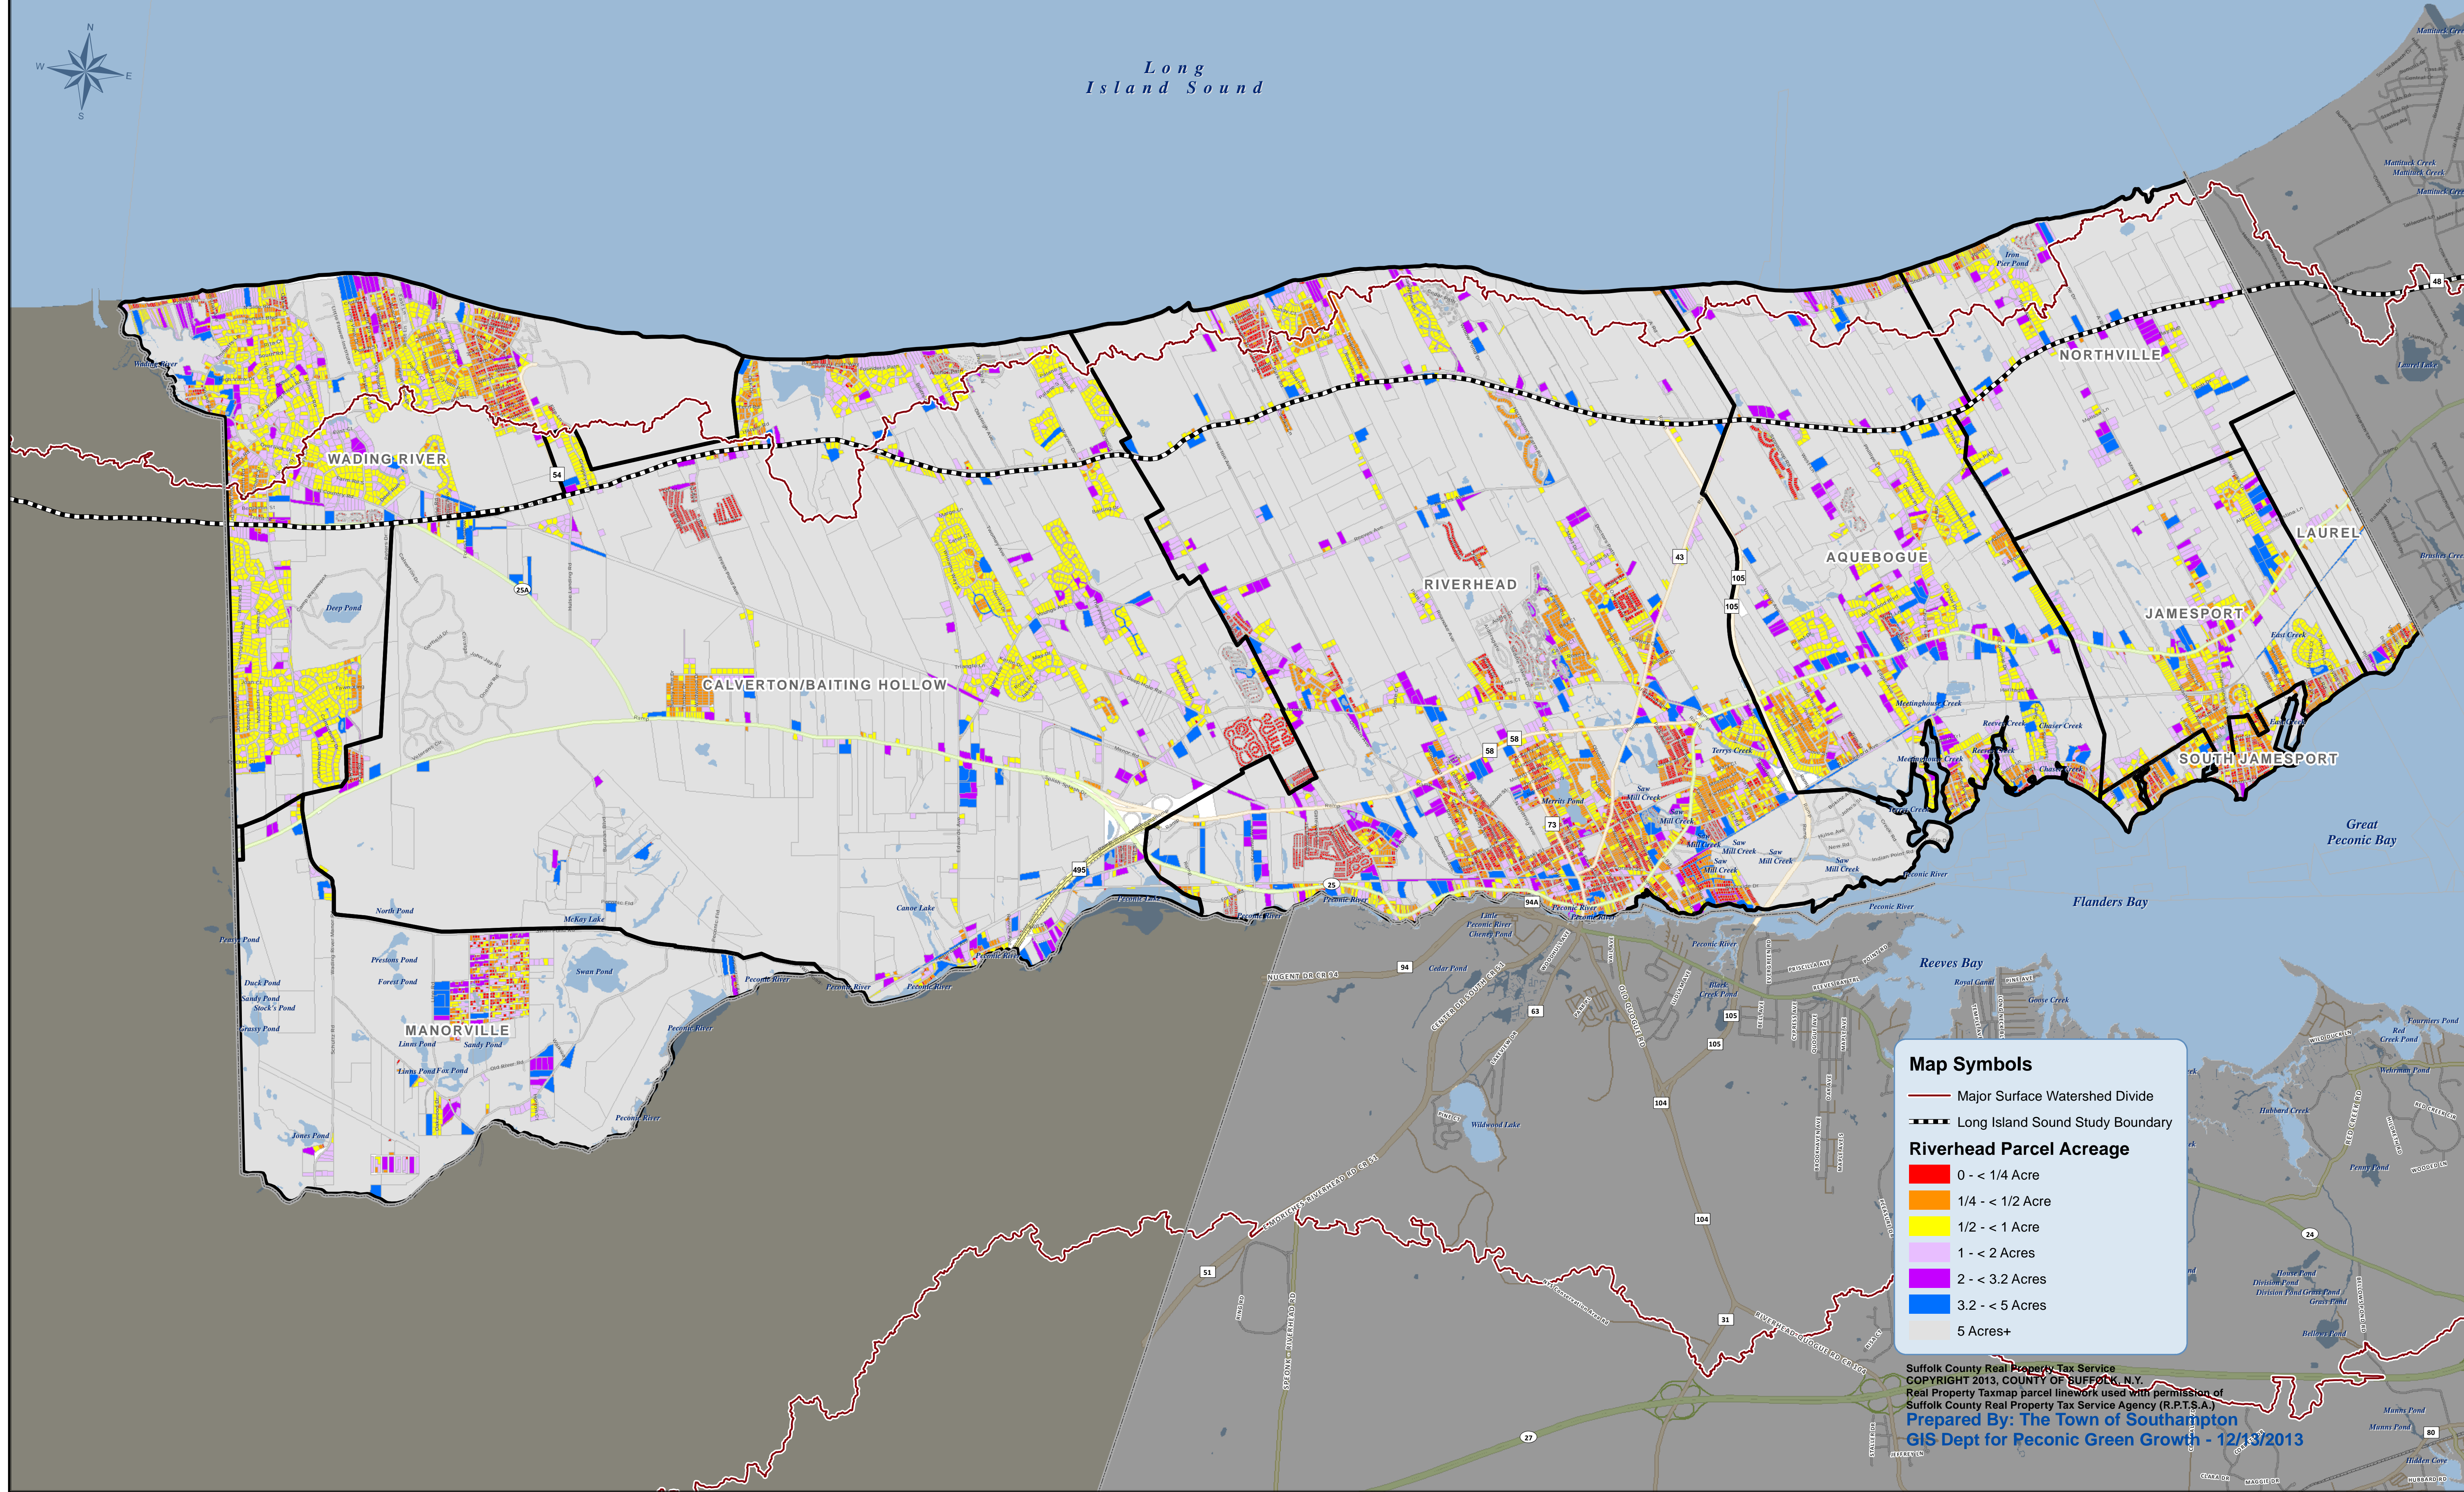

TOWN OF RIVERHEAD

PARCEL ACREAGE

Long
Island Sound

Map Symbols

- Major Surface Watershed Divide
- Long Island Sound Study Boundary

Riverhead Parcel Acreage

- 0 - < 1/4 Acre
- 1/4 - < 1/2 Acre
- 1/2 - < 1 Acre
- 1 - < 2 Acres
- 2 - < 3.2 Acres
- 3.2 - < 5 Acres
- 5 Acres+

Suffolk County Real Property Tax Service
COPYRIGHT 2013, COUNTY OF SUFFOLK, N.Y.
Real Property Taxmap parcel linework used with permission of
Suffolk County Real Property Tax Service Agency (R.P.T.S.A.)
Prepared By: The Town of Southampton
GIS Dept for Peconic Green Growth - 12/13/2013