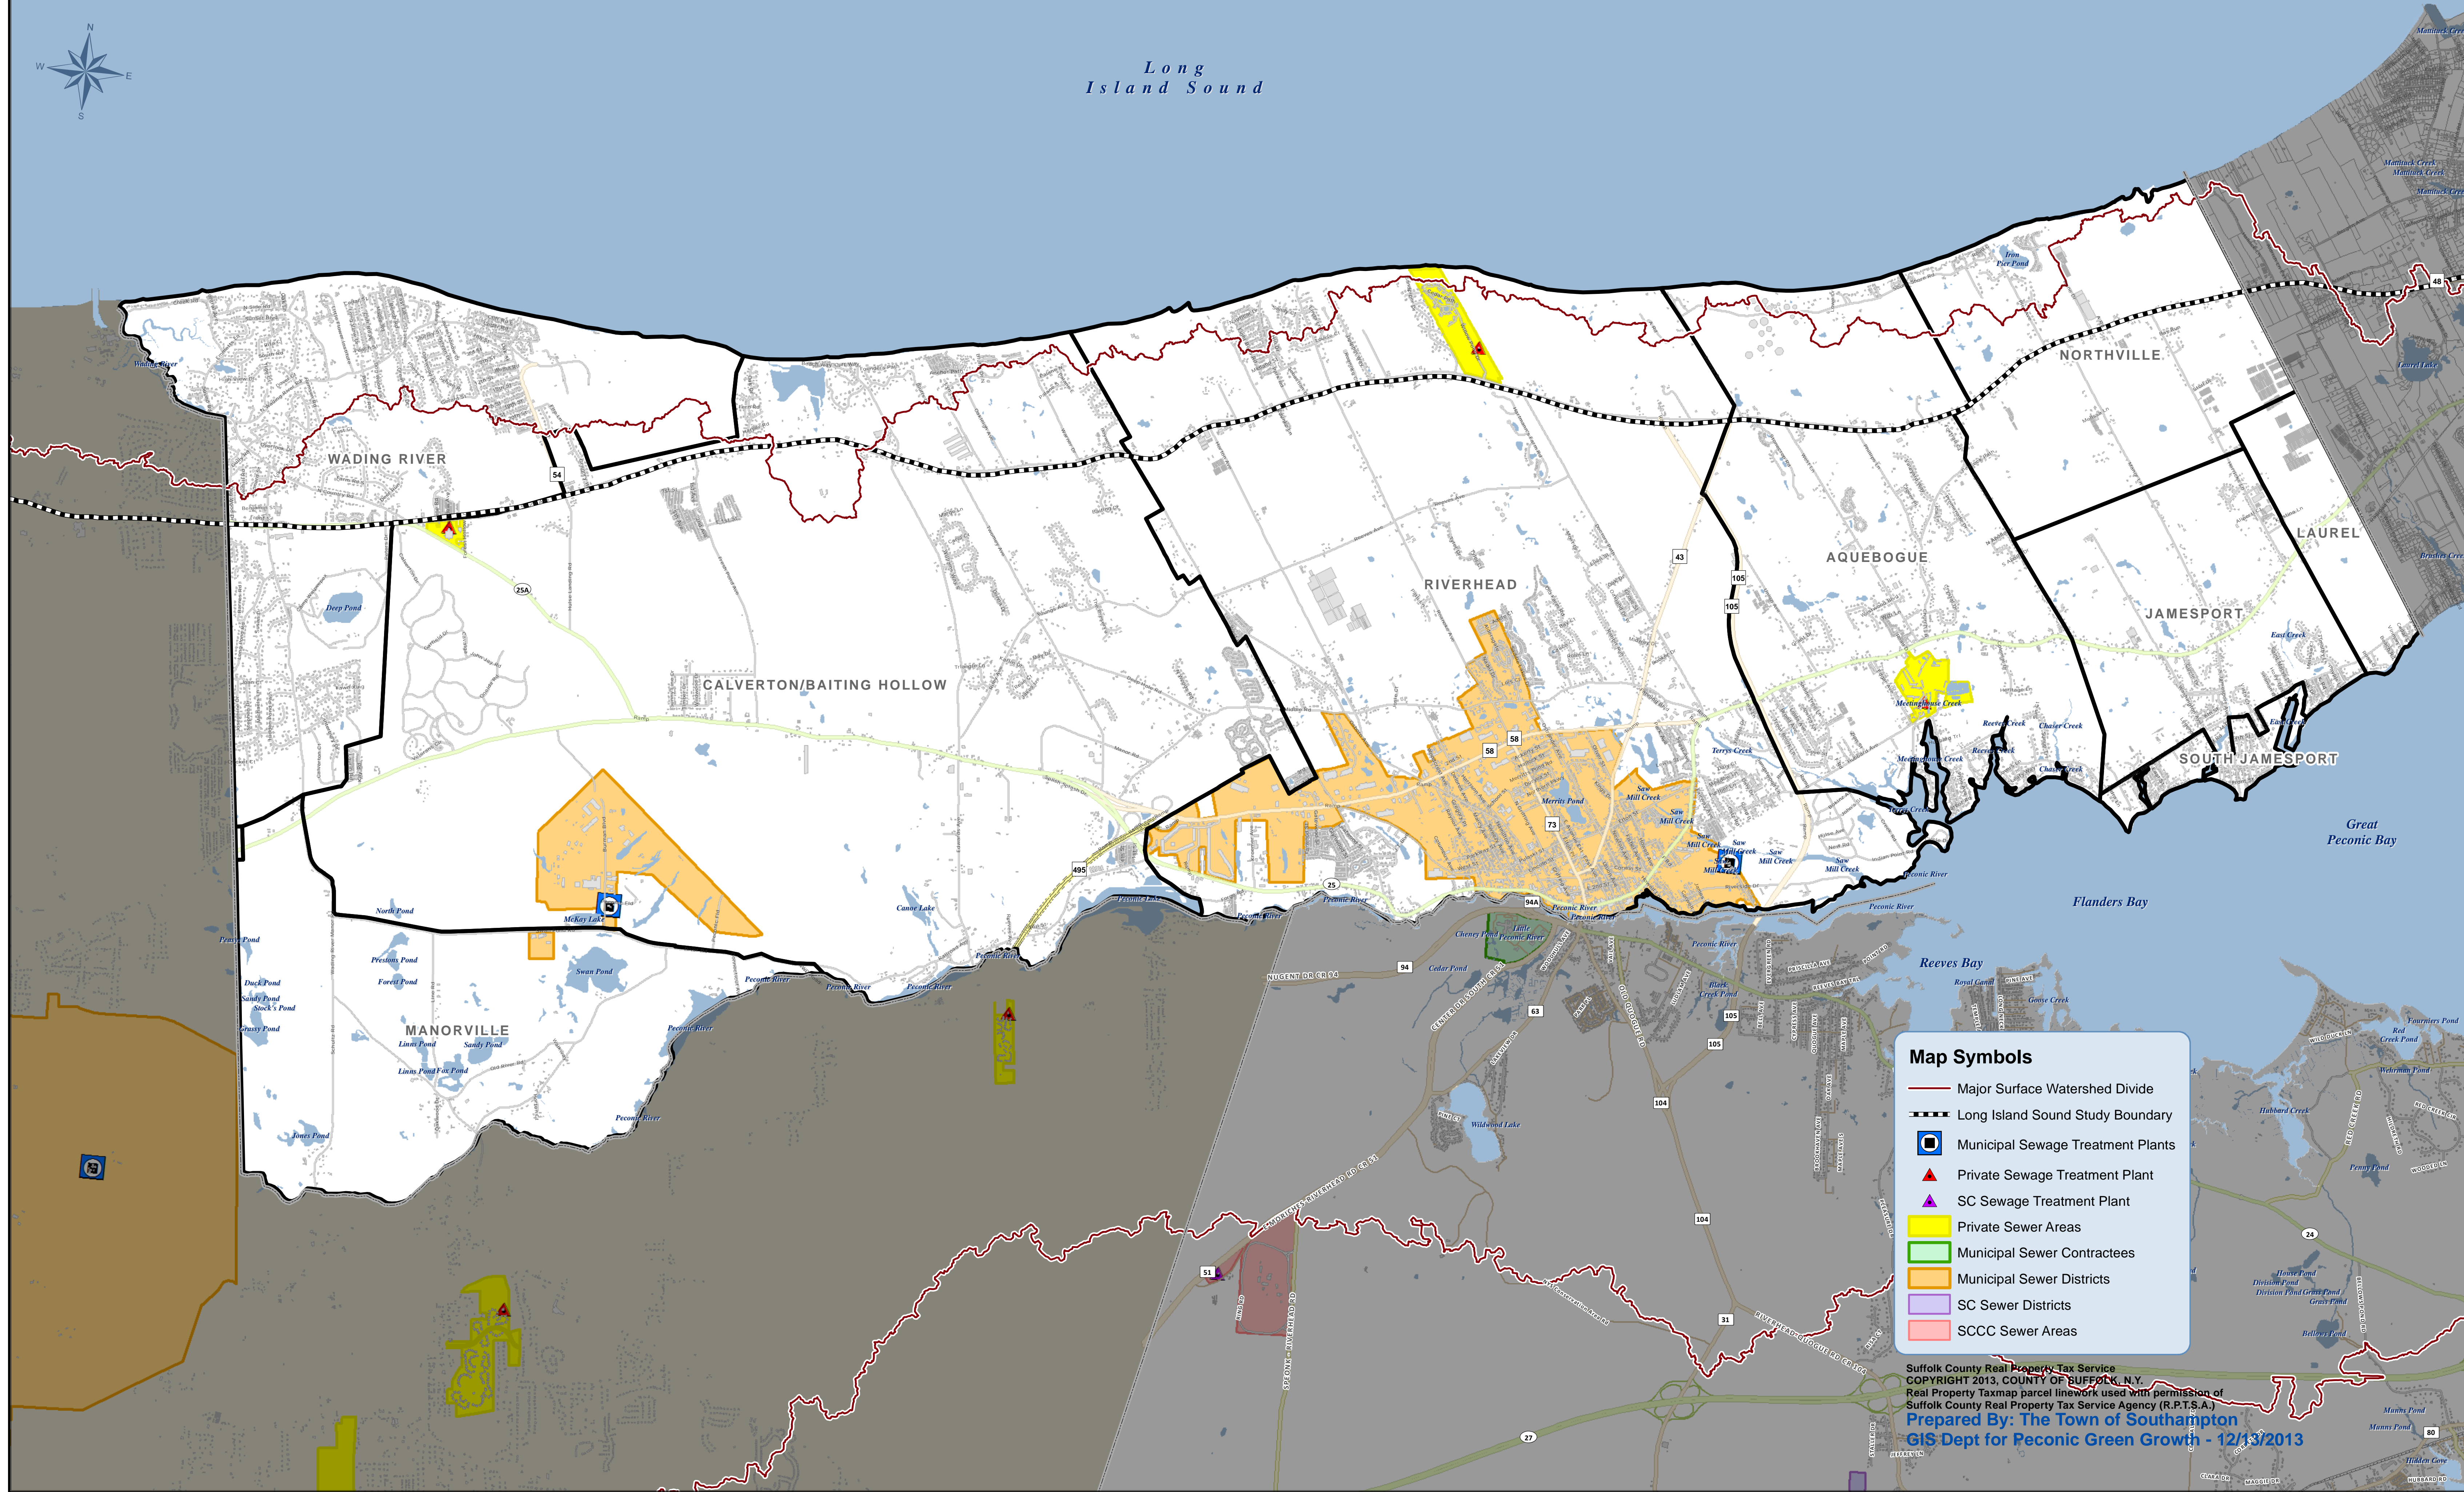

# TOWN OF RIVERHEAD

## SEWER DATA

Long  
Island Sound

**Map Symbols**

- Major Surface Watershed Divide
- Long Island Sound Study Boundary
- Municipal Sewage Treatment Plants
- Private Sewage Treatment Plant
- SC Sewage Treatment Plant
- Private Sewer Areas
- Municipal Sewer Contractees
- Municipal Sewer Districts
- SC Sewer Districts
- SCCC Sewer Areas

Suffolk County Real Property Tax Service  
COPYRIGHT 2013, COUNTY OF SUFFOLK, N.Y.  
Real Property Taxmap parcel linework used with permission of  
Suffolk County Real Property Tax Service Agency (R.P.T.S.A.)  
Prepared By: The Town of Southampton  
GIS Dept for Peconic Green Growth - 12/13/2013