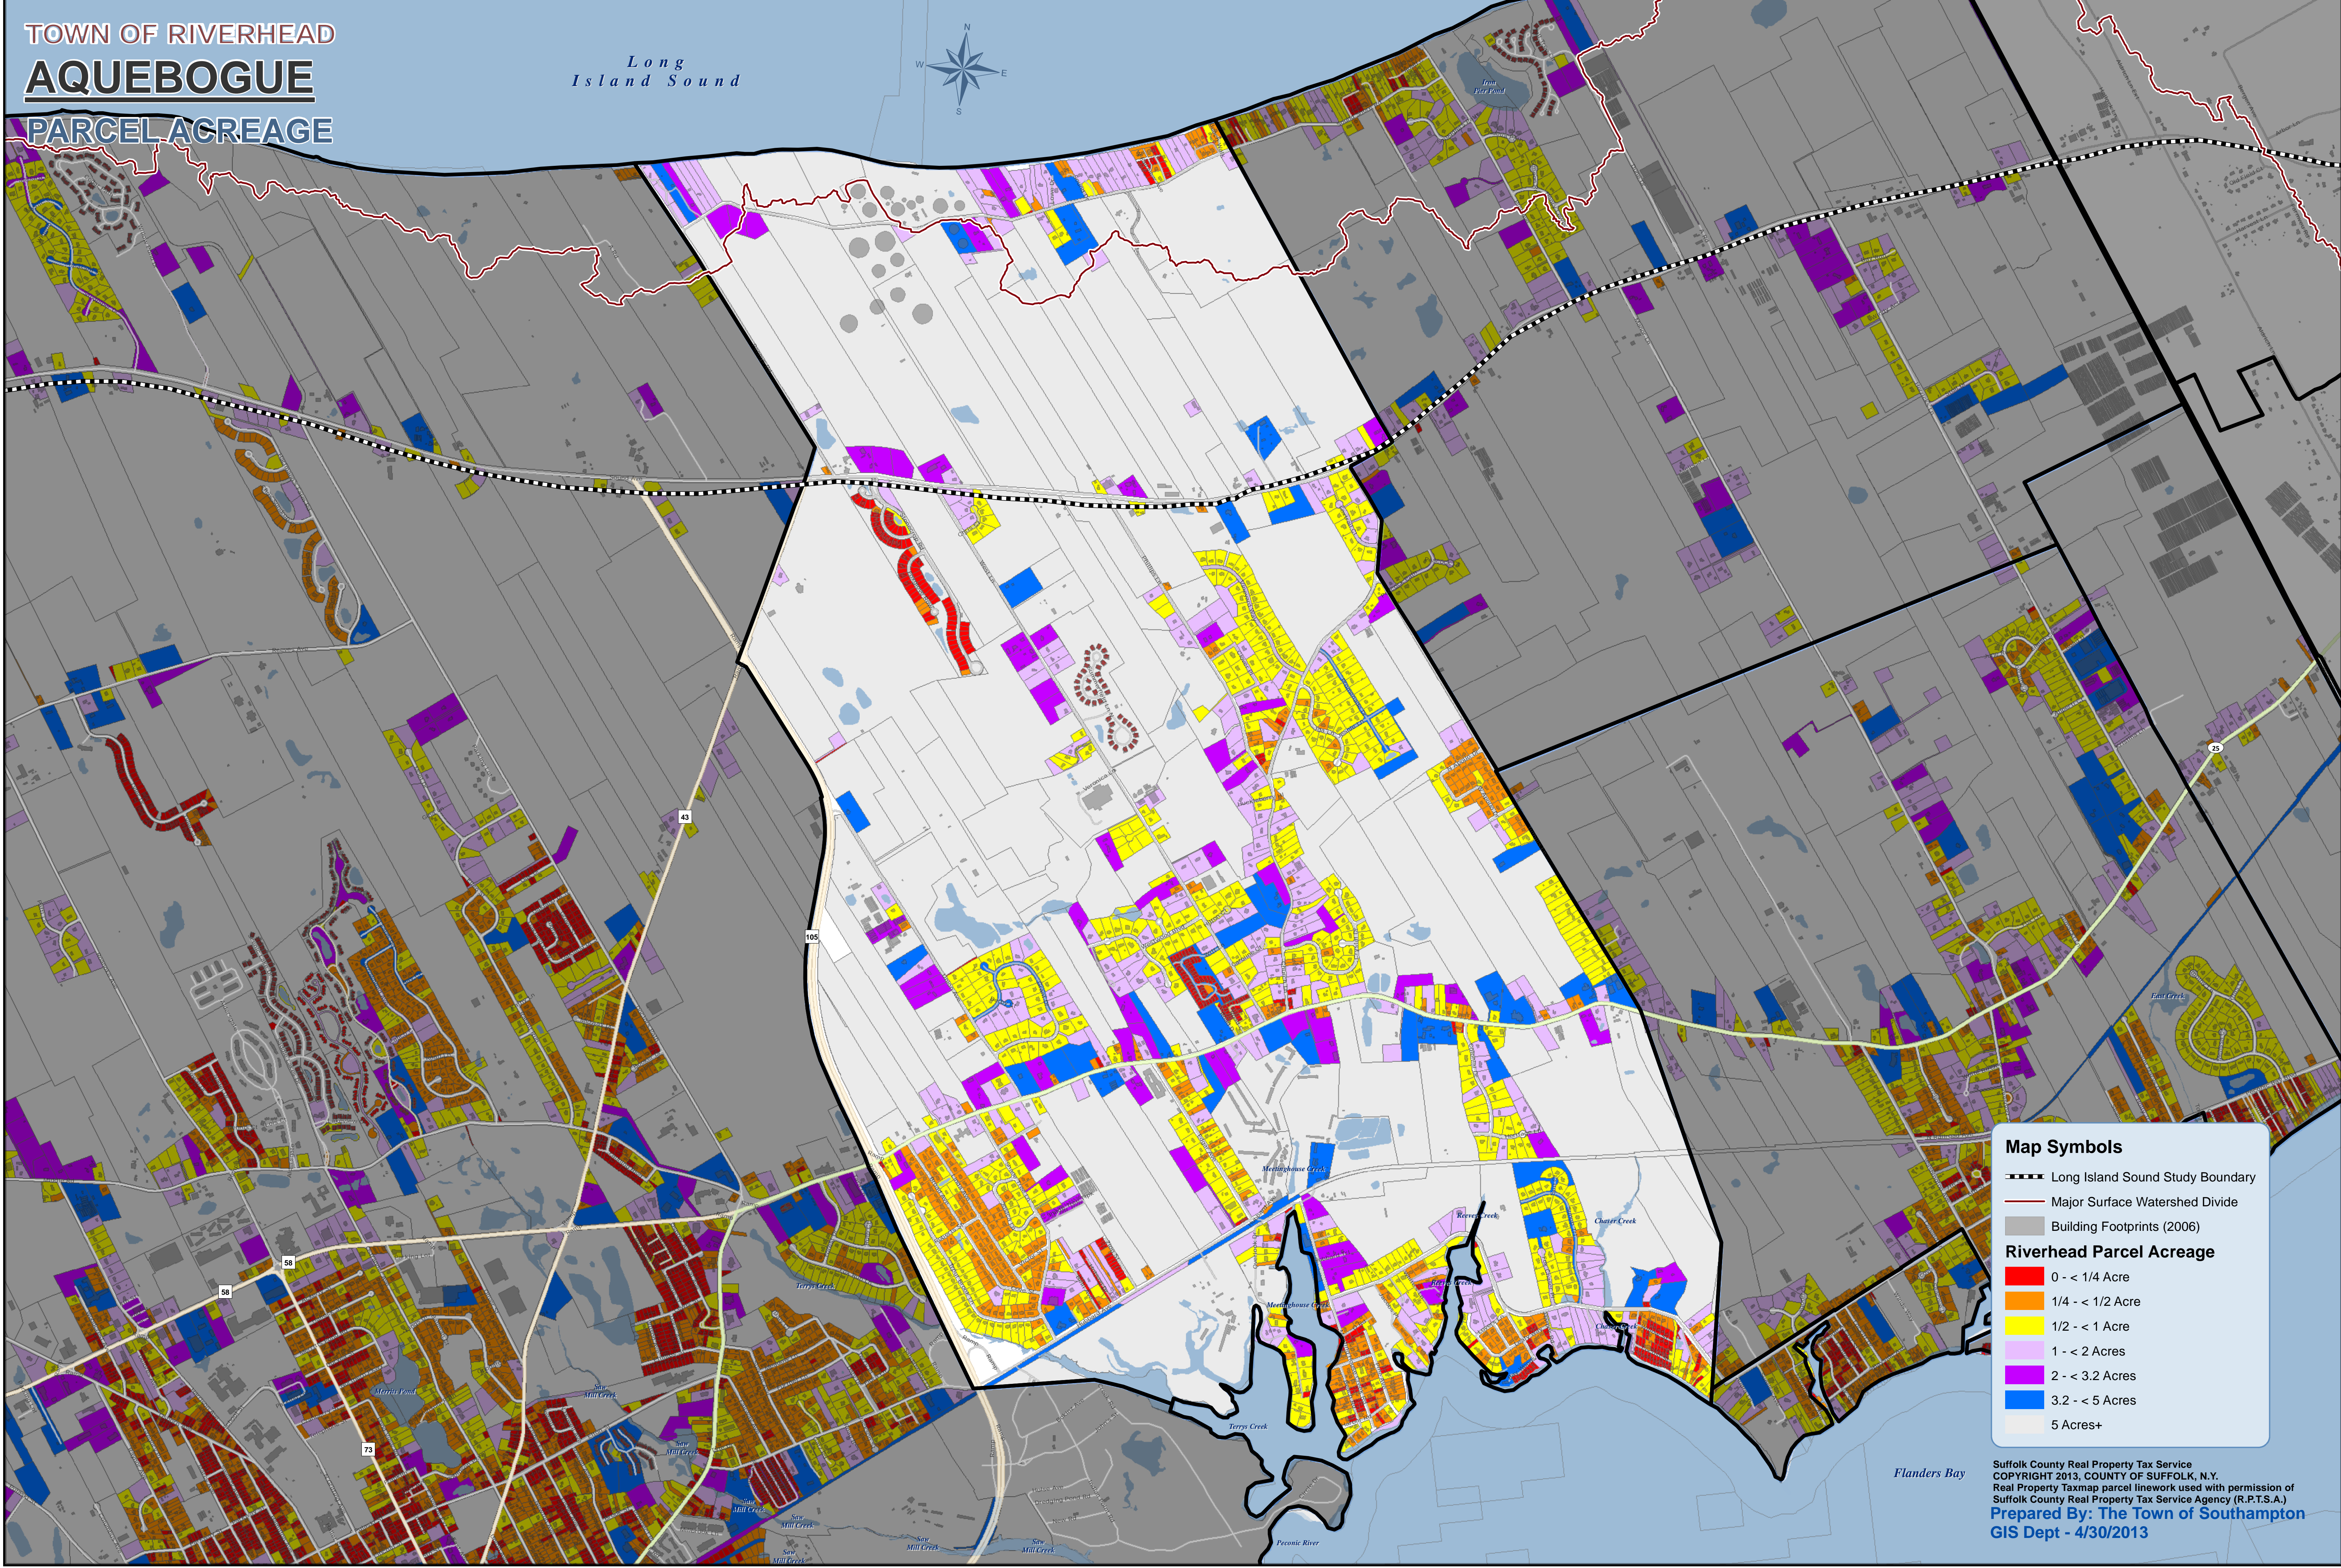

TOWN OF RIVERHEAD
AQUEBOGUE
PARCEL ACREAGE

Long
Island Sound

Map Symbols

- Long Island Sound Study Boundary
- Major Surface Watershed Divide
- Building Footprints (2006)

Riverhead Parcel Acreage

- 0 - < 1/4 Acre
- 1/4 - < 1/2 Acre
- 1/2 - < 1 Acre
- 1 - < 2 Acres
- 2 - < 3.2 Acres
- 3.2 - < 5 Acres
- 5 Acres+

Suffolk County Real Property Tax Service
COPYRIGHT 2013, COUNTY OF SUFFOLK, N.Y.
Real Property Taxmap parcel linework used with permission of
Suffolk County Real Property Tax Service Agency (R.P.T.S.A.)
Prepared By: The Town of Southampton
GIS Dept - 4/30/2013