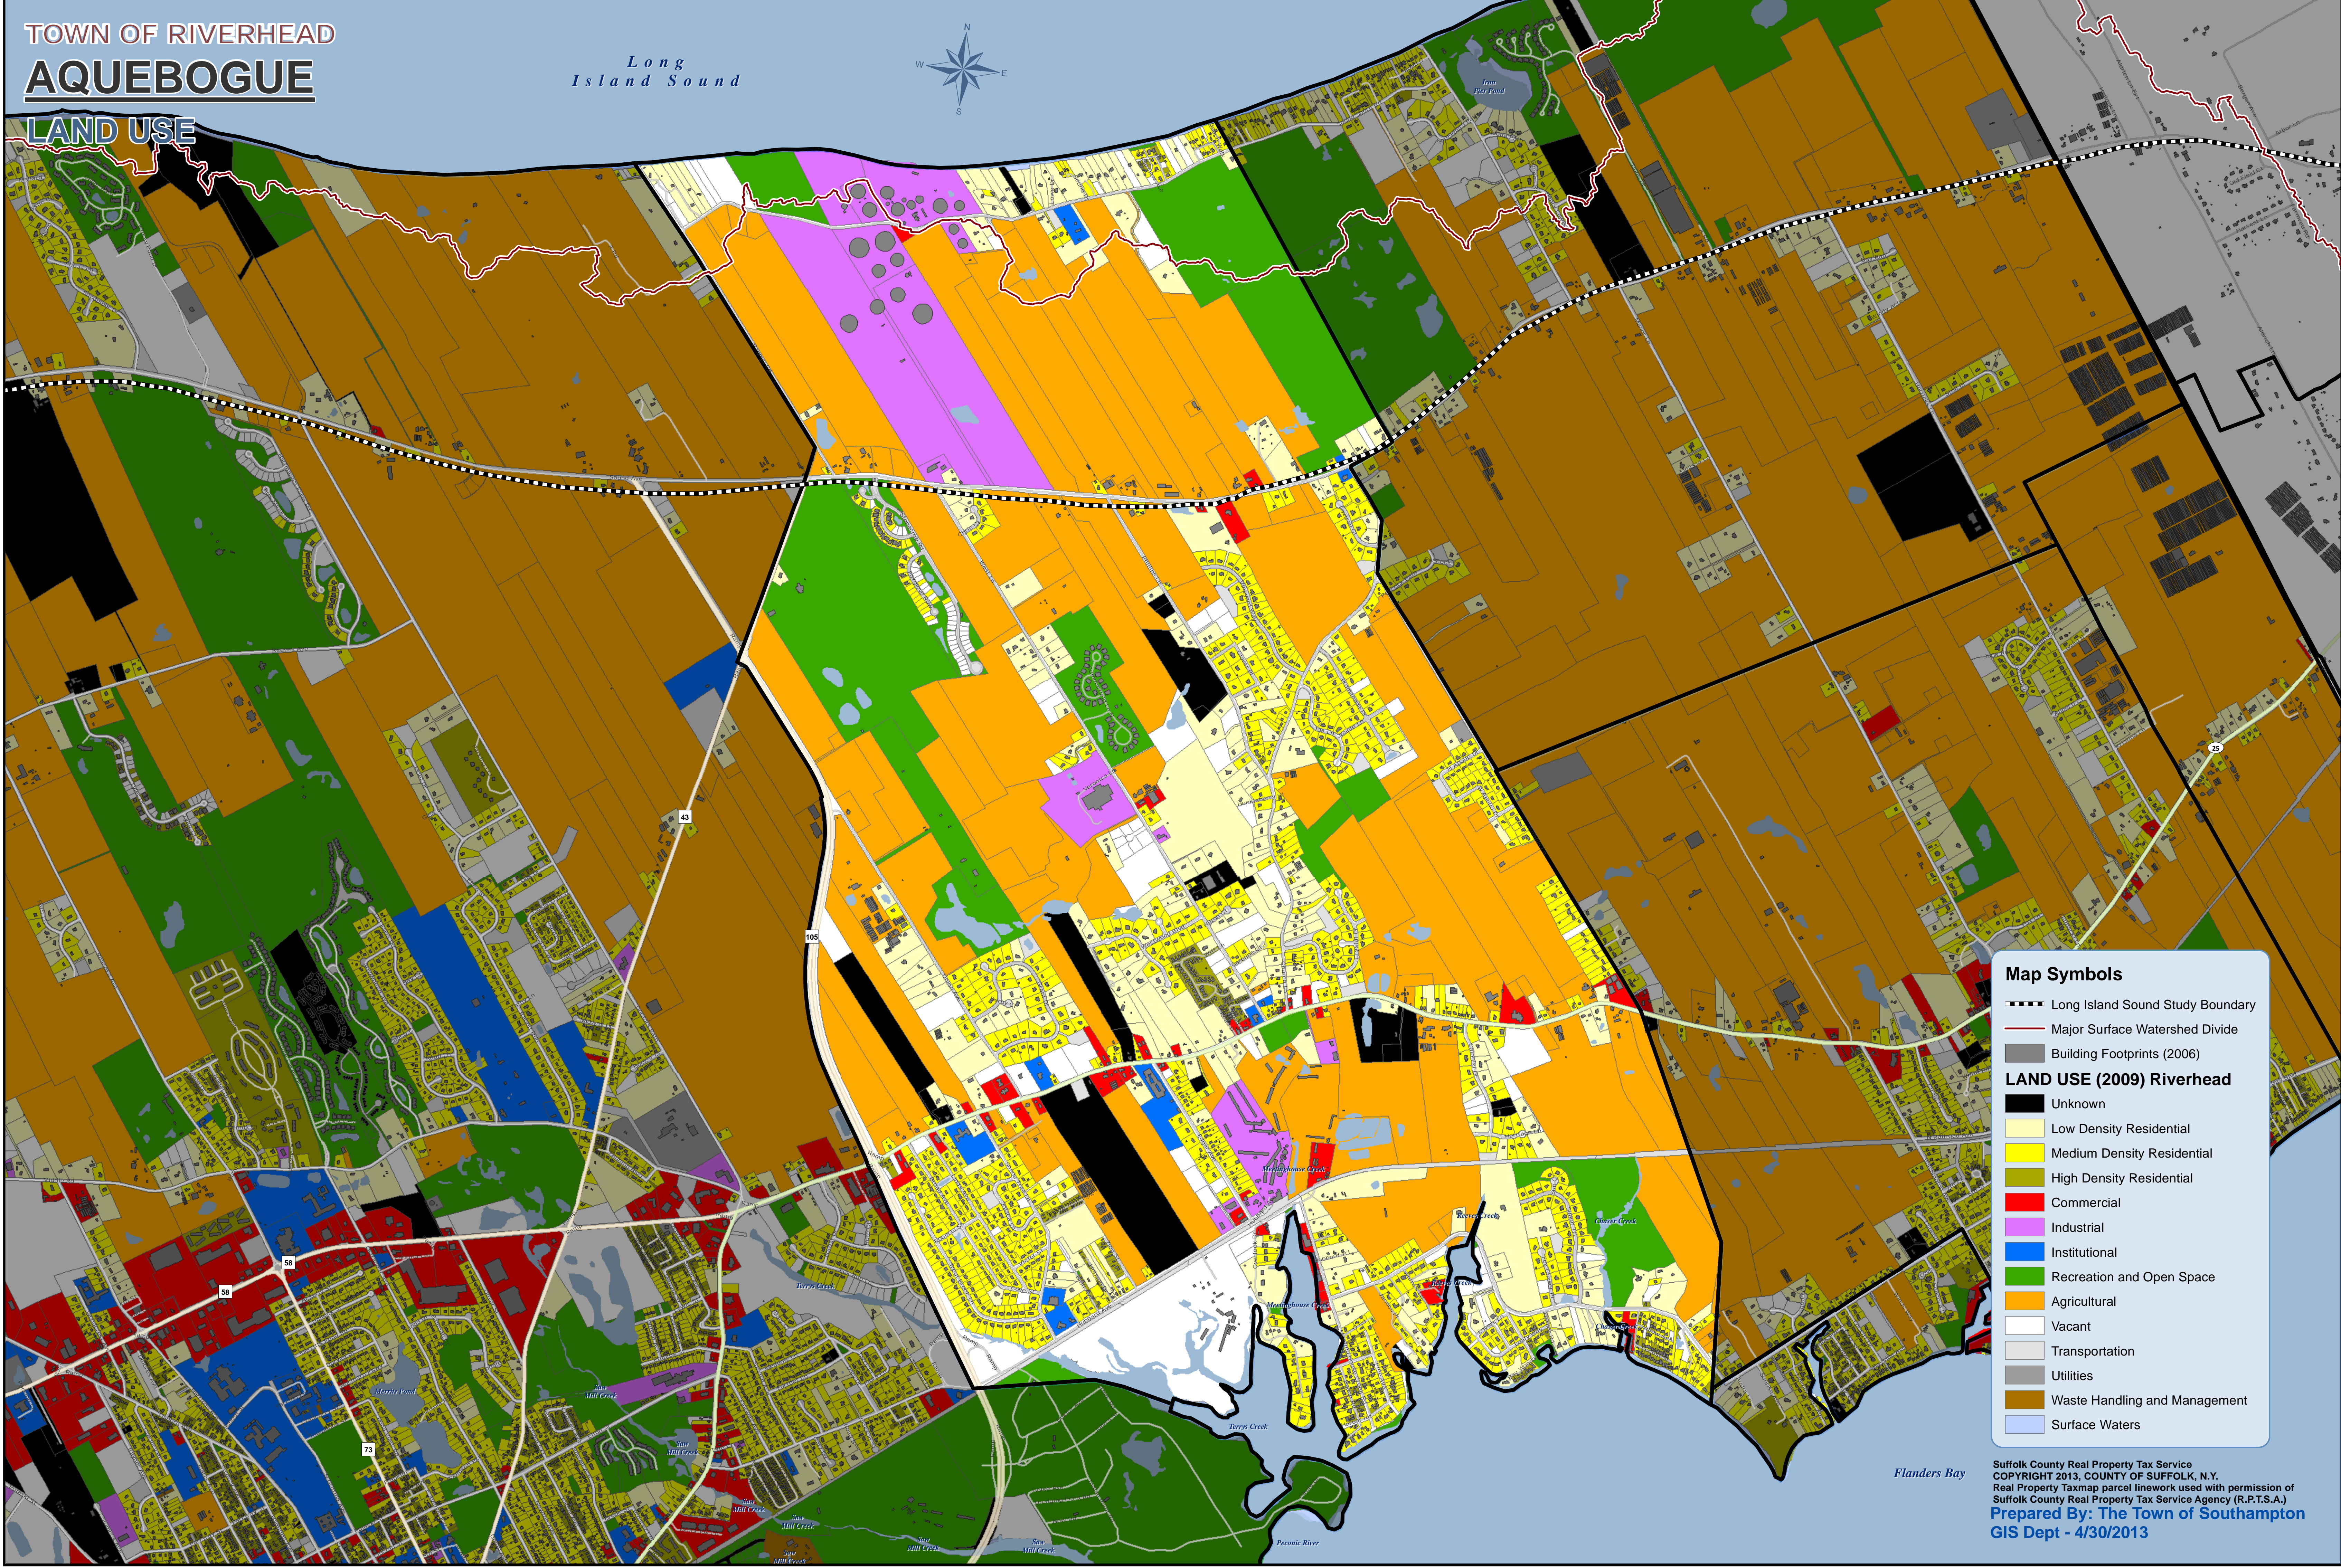

TOWN OF RIVERHEAD
AQUEBOGUE

Long
 Island Sound

LAND USE

Map Symbols

- Long Island Sound Study Boundary
- Major Surface Watershed Divide
- Building Footprints (2006)

LAND USE (2009) Riverhead

- Unknown
- Low Density Residential
- Medium Density Residential
- High Density Residential
- Commercial
- Industrial
- Institutional
- Recreation and Open Space
- Agricultural
- Vacant
- Transportation
- Utilities
- Waste Handling and Management
- Surface Waters