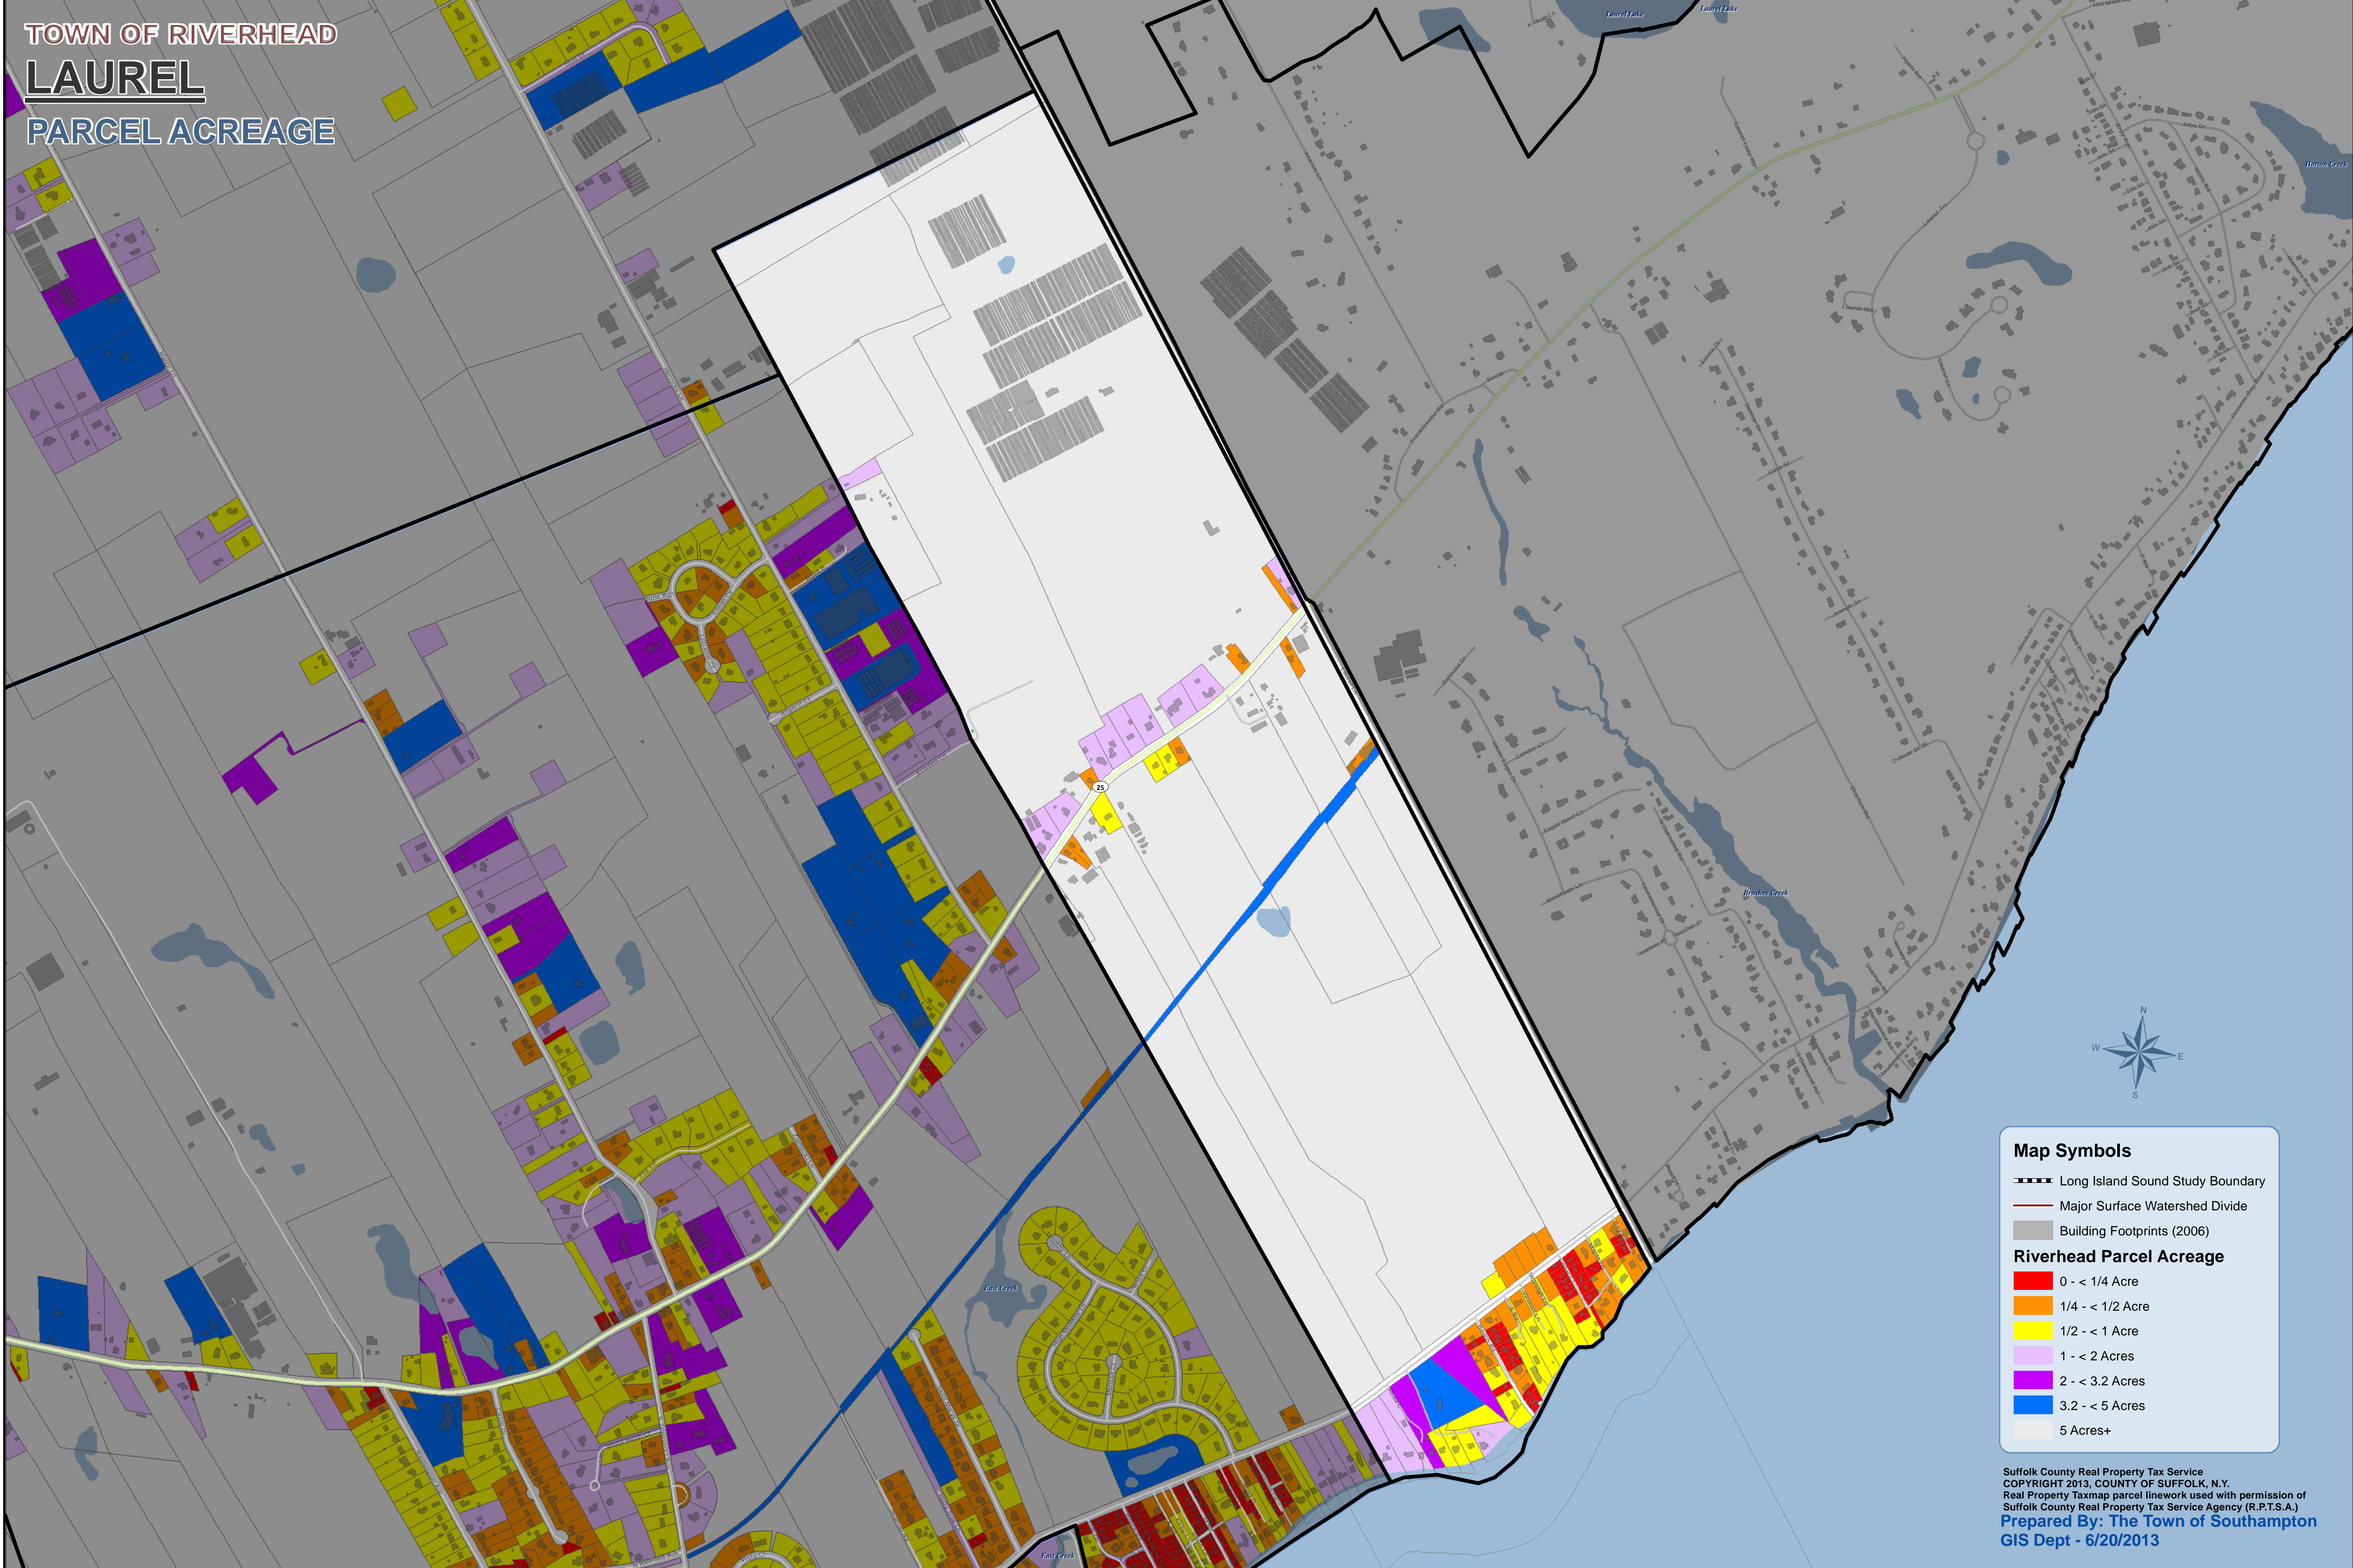

TOWN OF RIVERHEAD
LAUREL
PARCEL ACREAGE

Map Symbols

- Long Island Sound Study Boundary
- Major Surface Watershed Divide
- Building Footprints (2006)

Riverhead Parcel Acreage

- 0 - < 1/4 Acre
- 1/4 - < 1/2 Acre
- 1/2 - < 1 Acre
- 1 - < 2 Acres
- 2 - < 3.2 Acres
- 3.2 - < 5 Acres
- 5 Acres+