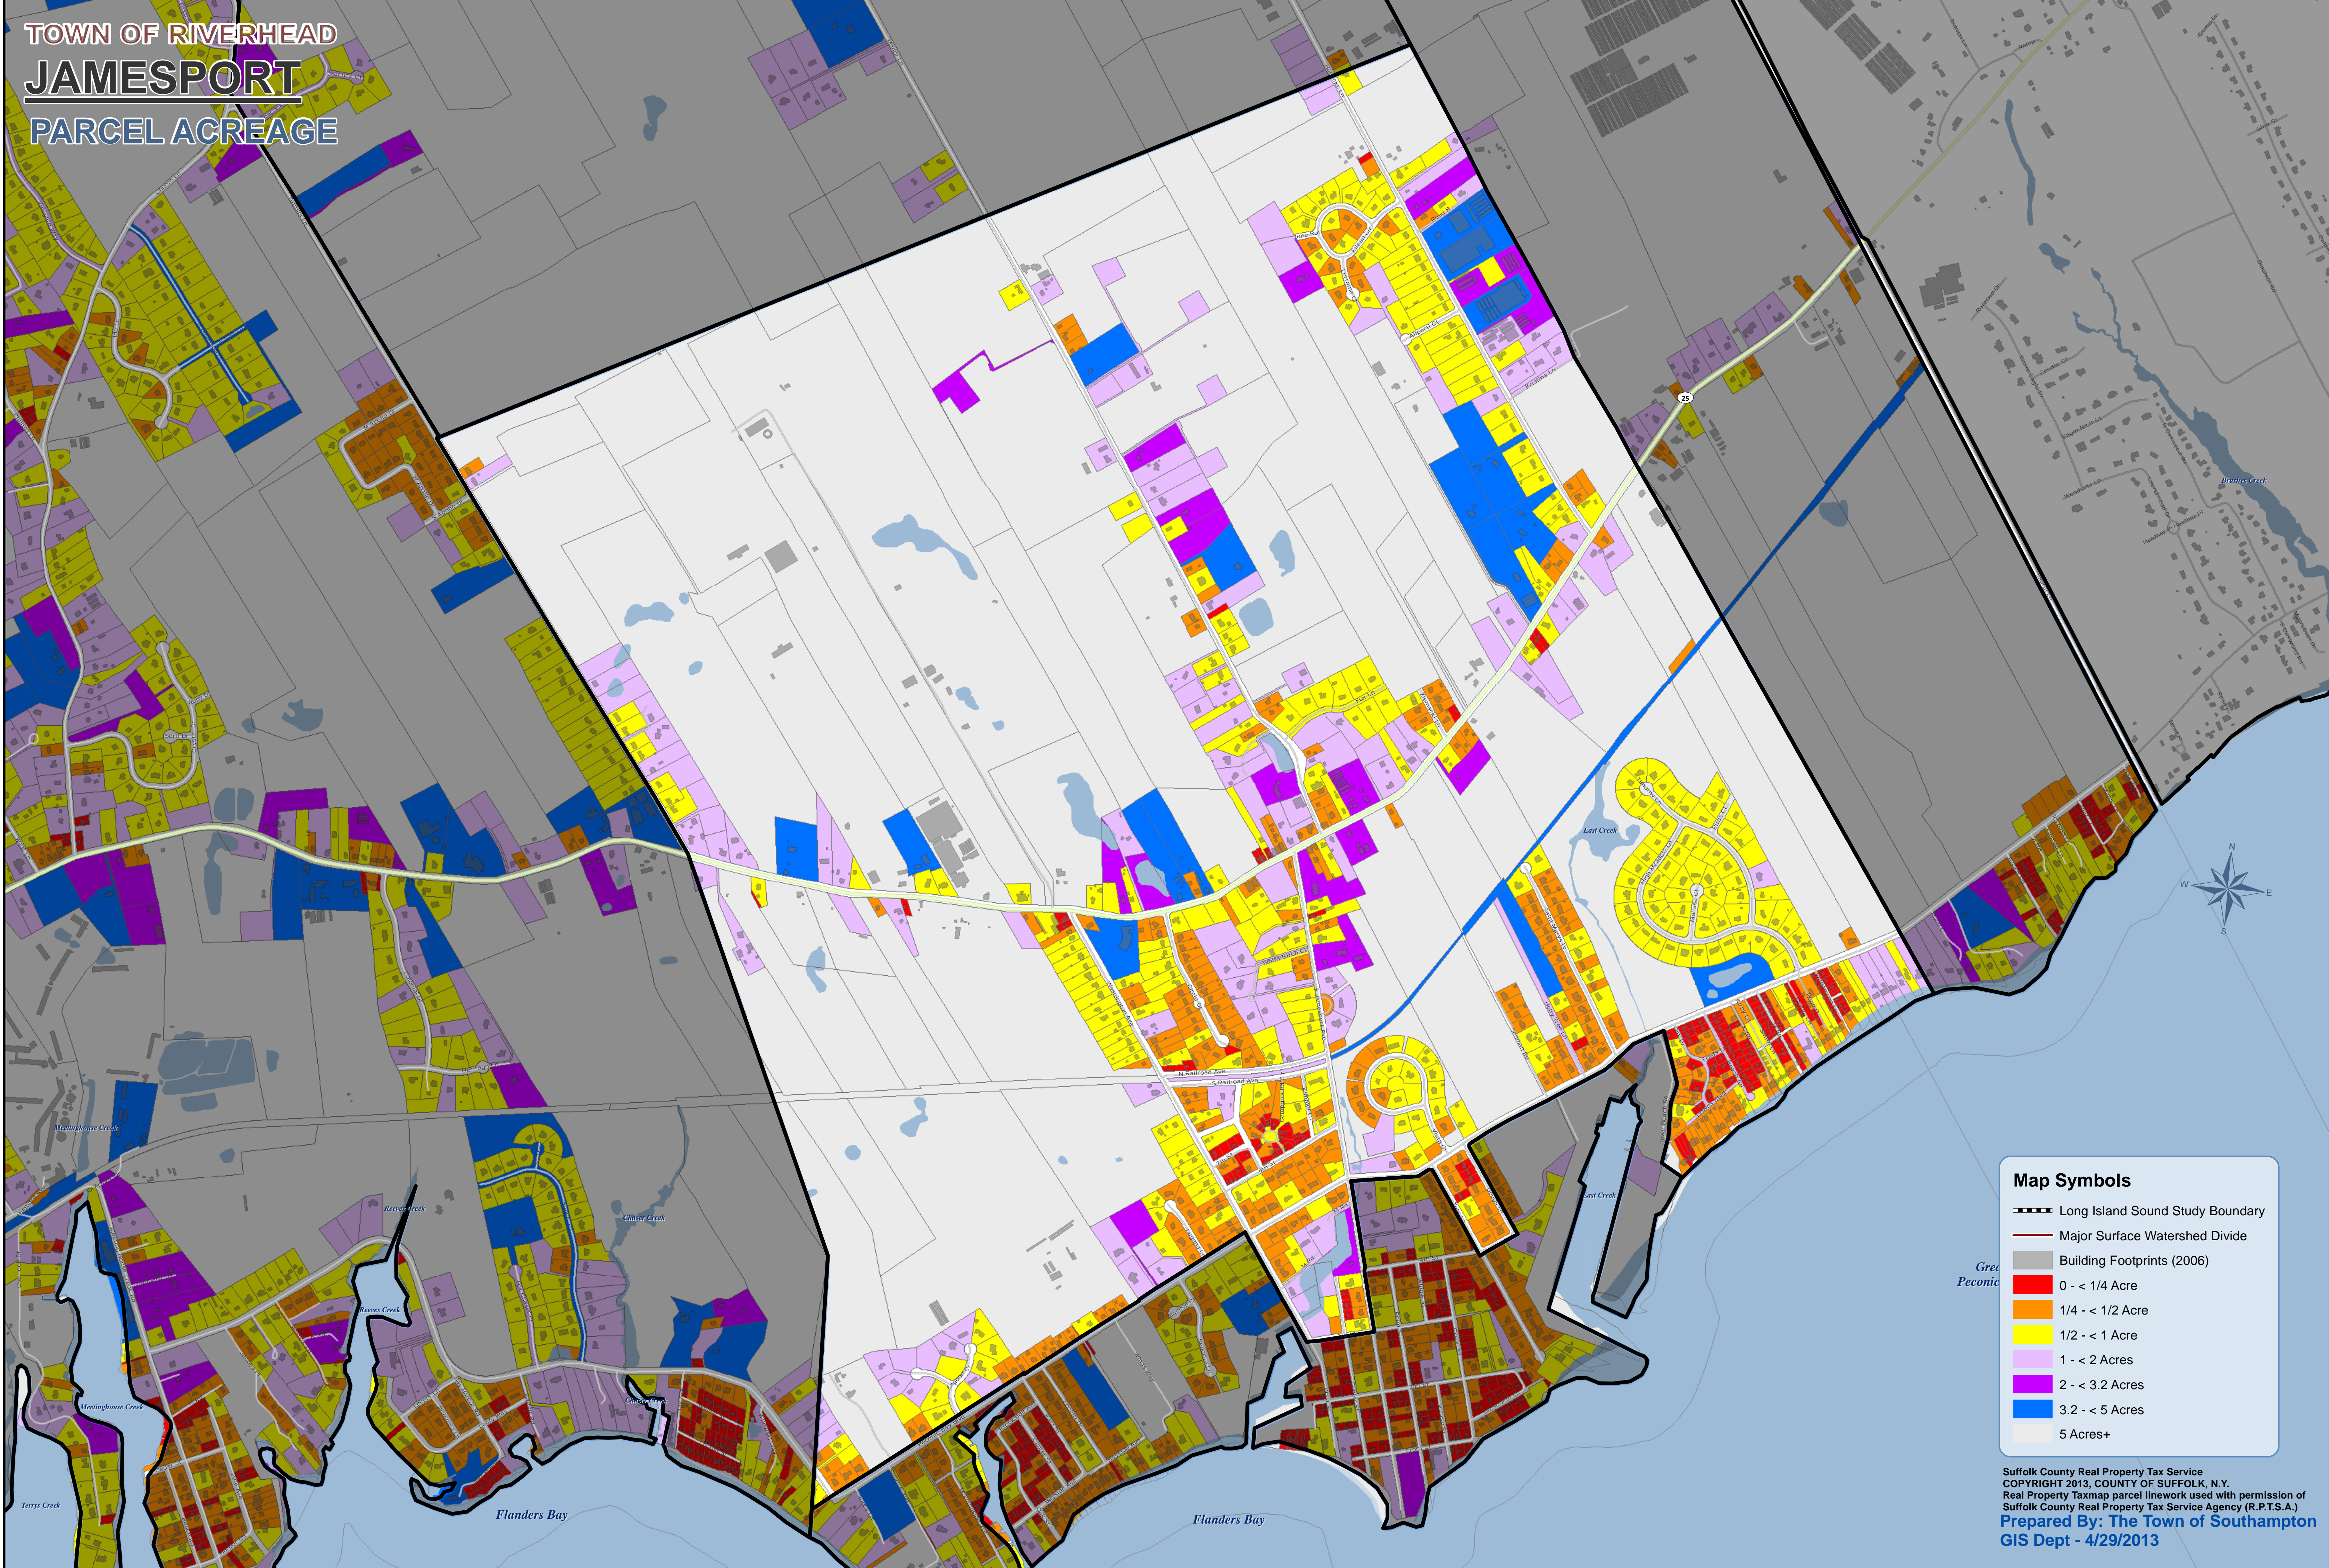

TOWN OF RIVERHEAD
JAMESPORT
 PARCEL ACREAGE

Map Symbols

- Long Island Sound Study Boundary
- Major Surface Watershed Divide
- Building Footprints (2006)
- 0 - < 1/4 Acre
- 1/4 - < 1/2 Acre
- 1/2 - < 1 Acre
- 1 - < 2 Acres
- 2 - < 3.2 Acres
- 3.2 - < 5 Acres
- 5 Acres+

Suffolk County Real Property Tax Service
 COPYRIGHT 2013, COUNTY OF SUFFOLK, N.Y.
 Real Property Taxmap parcel linework used with permission of
 Suffolk County Real Property Tax Service Agency (R.P.T.S.A.)
Prepared By: The Town of Southampton
 GIS Dept - 4/29/2013