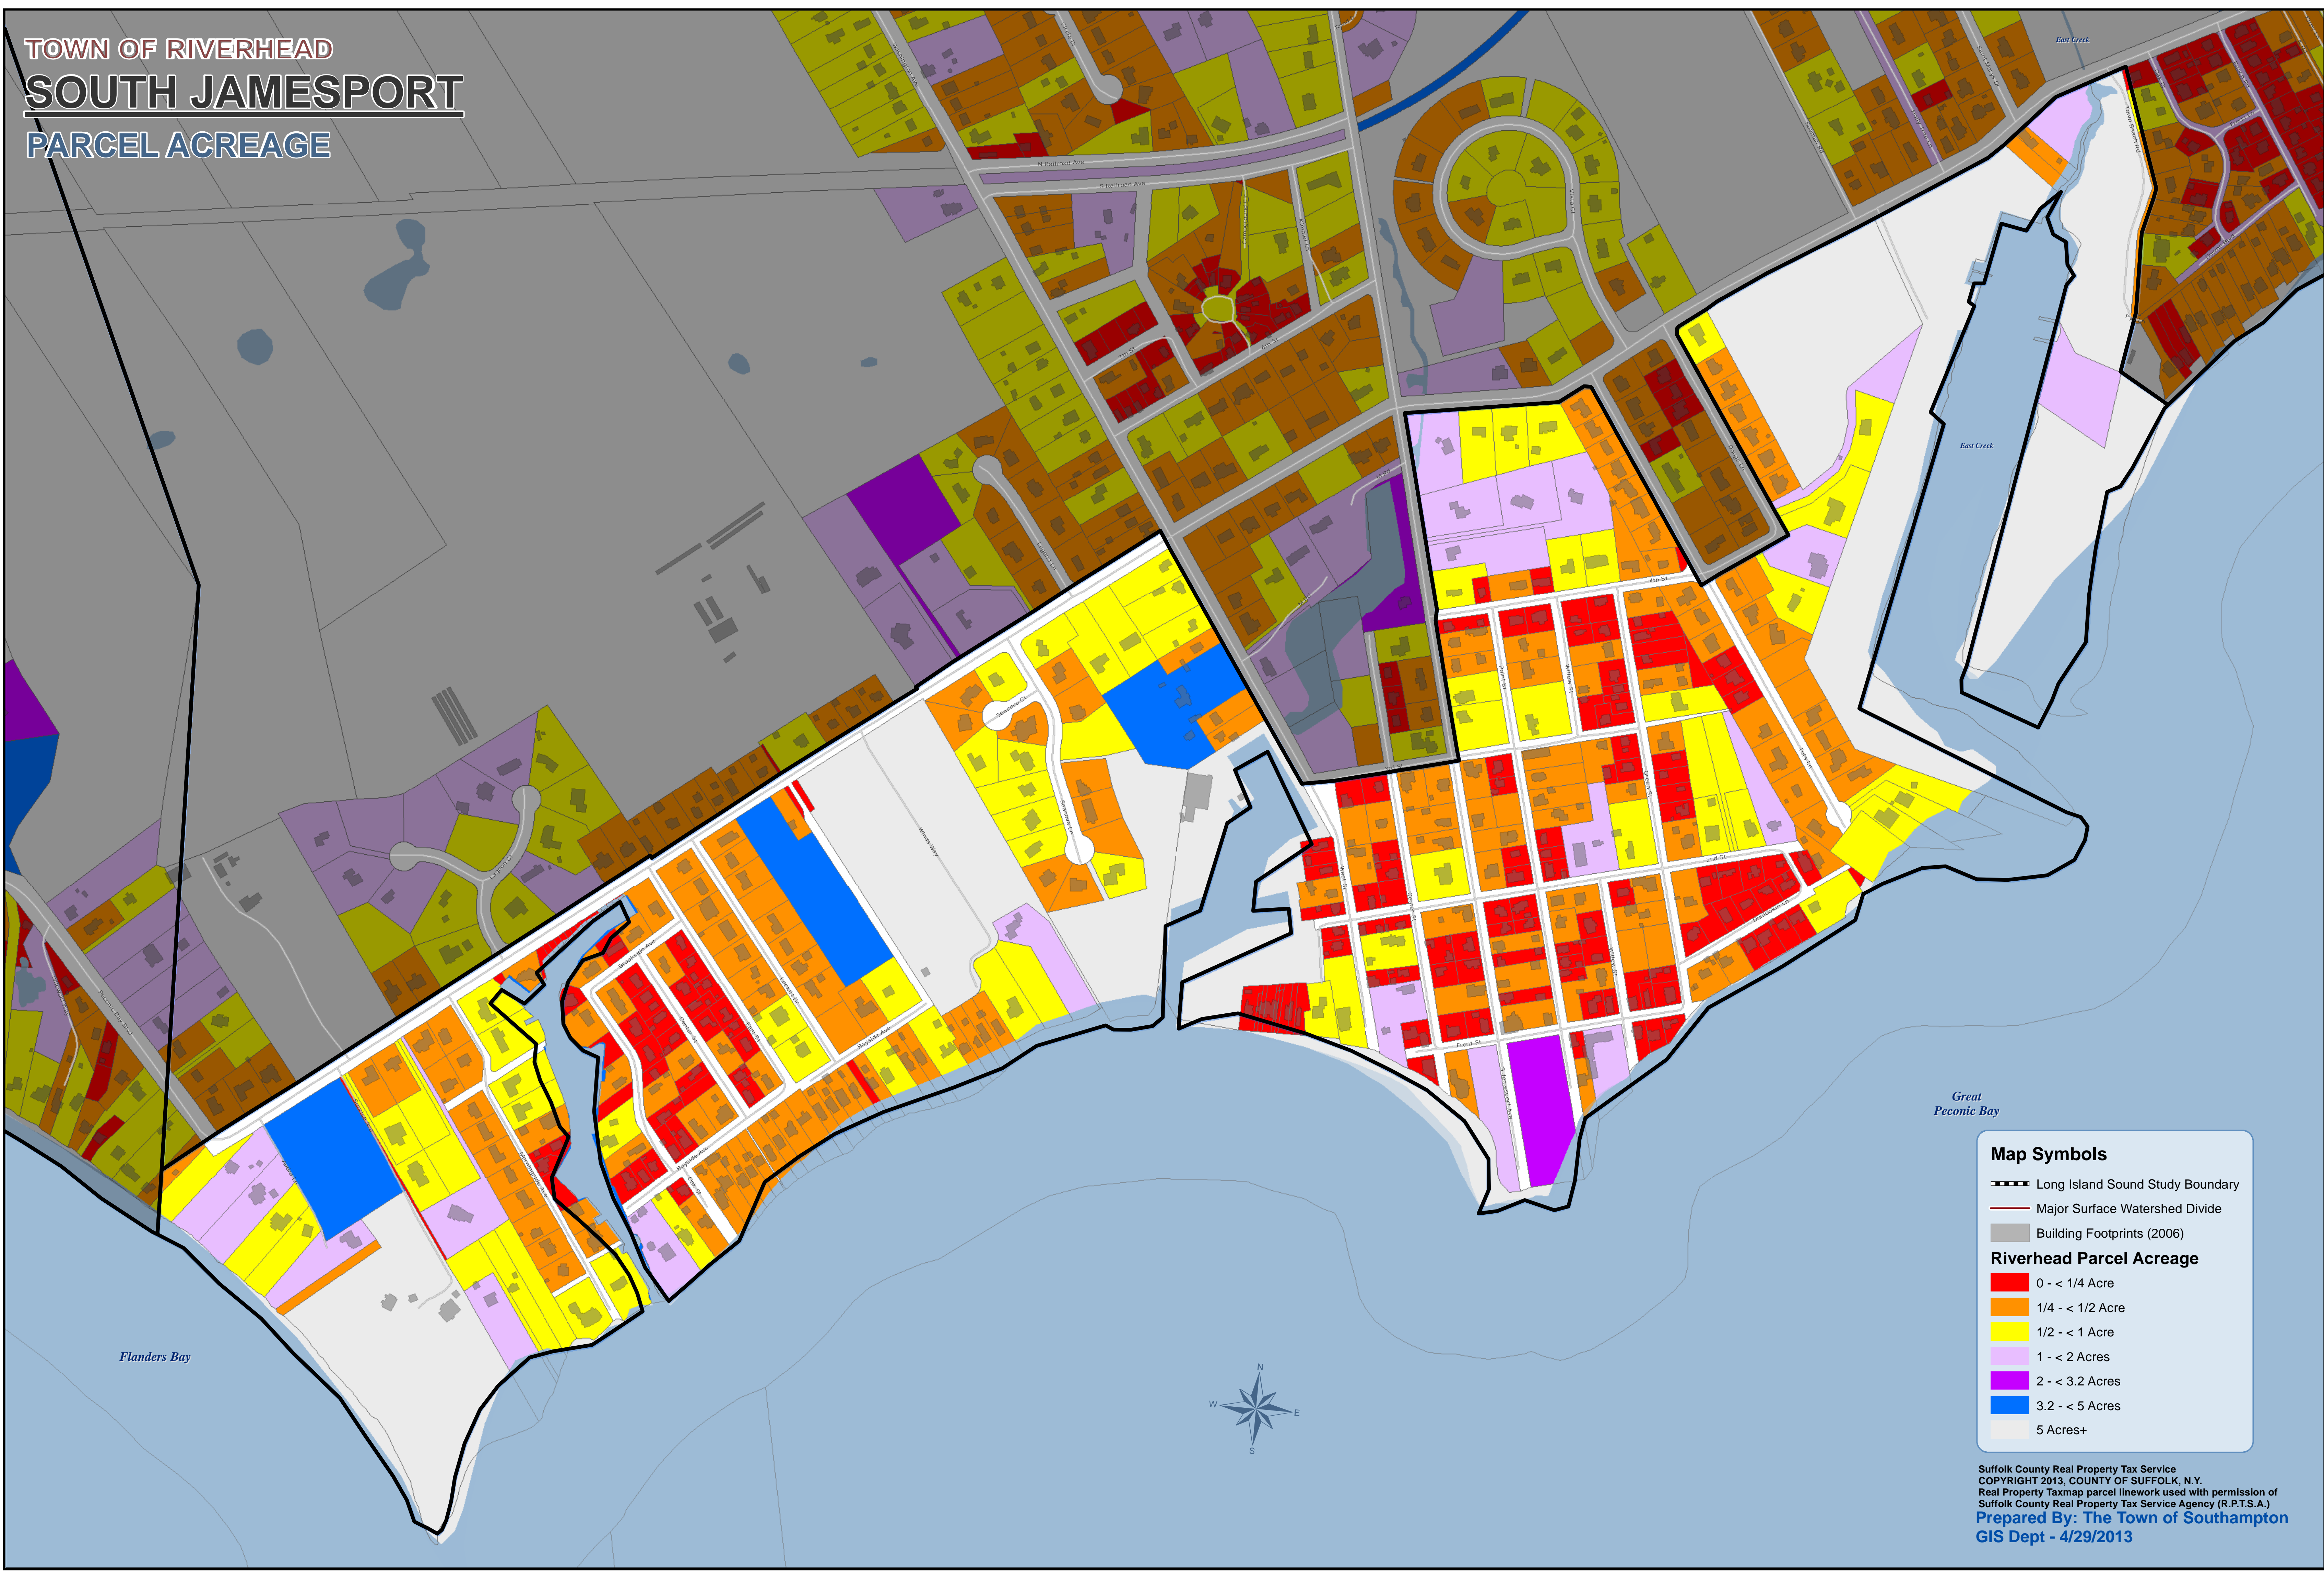

TOWN OF RIVERHEAD
SOUTH JAMESPORT
PARCEL ACREAGE

Map Symbols

- Long Island Sound Study Boundary
- Major Surface Watershed Divide
- Building Footprints (2006)

Riverhead Parcel Acreage

- 0 - < 1/4 Acre
- 1/4 - < 1/2 Acre
- 1/2 - < 1 Acre
- 1 - < 2 Acres
- 2 - < 3.2 Acres
- 3.2 - < 5 Acres
- 5 Acres+