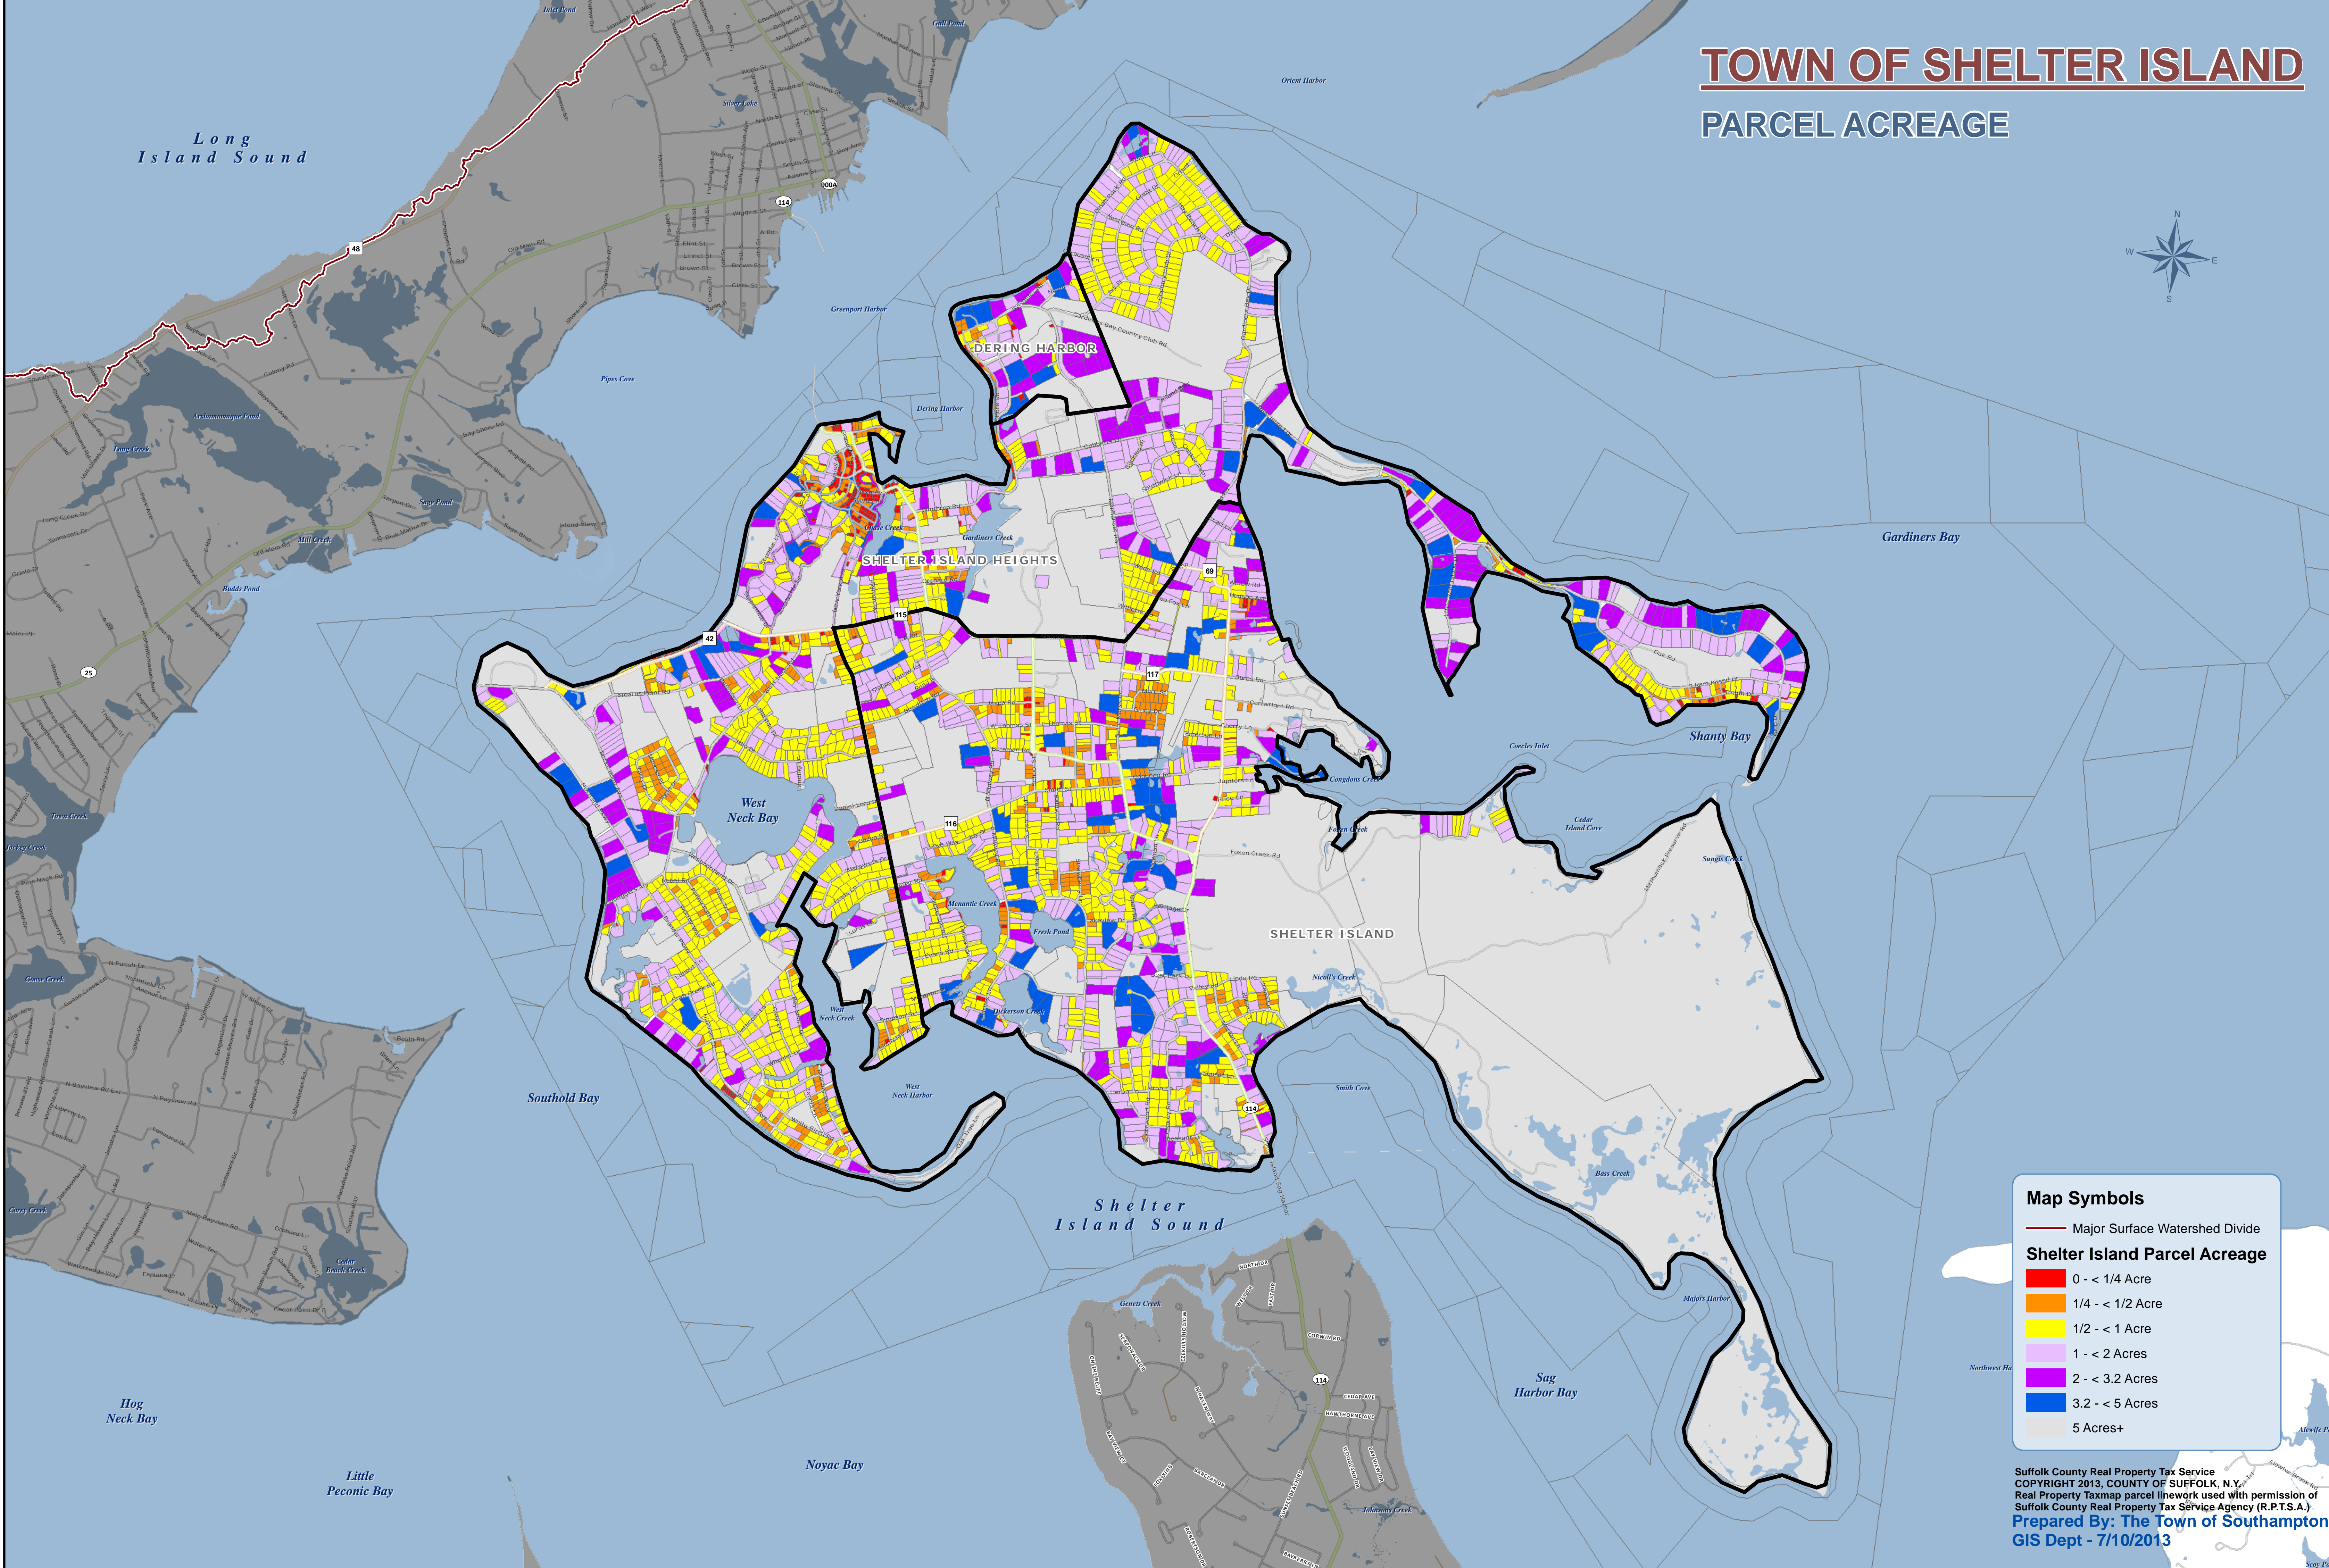

TOWN OF SHELTER ISLAND

PARCEL ACREAGE

Map Symbols

- Major Surface Watershed Divide

Shelter Island Parcel Acreage

- 0 - < 1/4 Acre
- 1/4 - < 1/2 Acre
- 1/2 - < 1 Acre
- 1 - < 2 Acres
- 2 - < 3.2 Acres
- 3.2 - < 5 Acres
- 5 Acres+

Suffolk County Real Property Tax Service
 COPYRIGHT 2013, COUNTY OF SUFFOLK, N.Y.
 Real Property Taxmap parcel linework used with permission of
 Suffolk County Real Property Tax Service Agency (R.P.T.S.A.)
Prepared By: The Town of Southampton
 GIS Dept - 7/10/2013