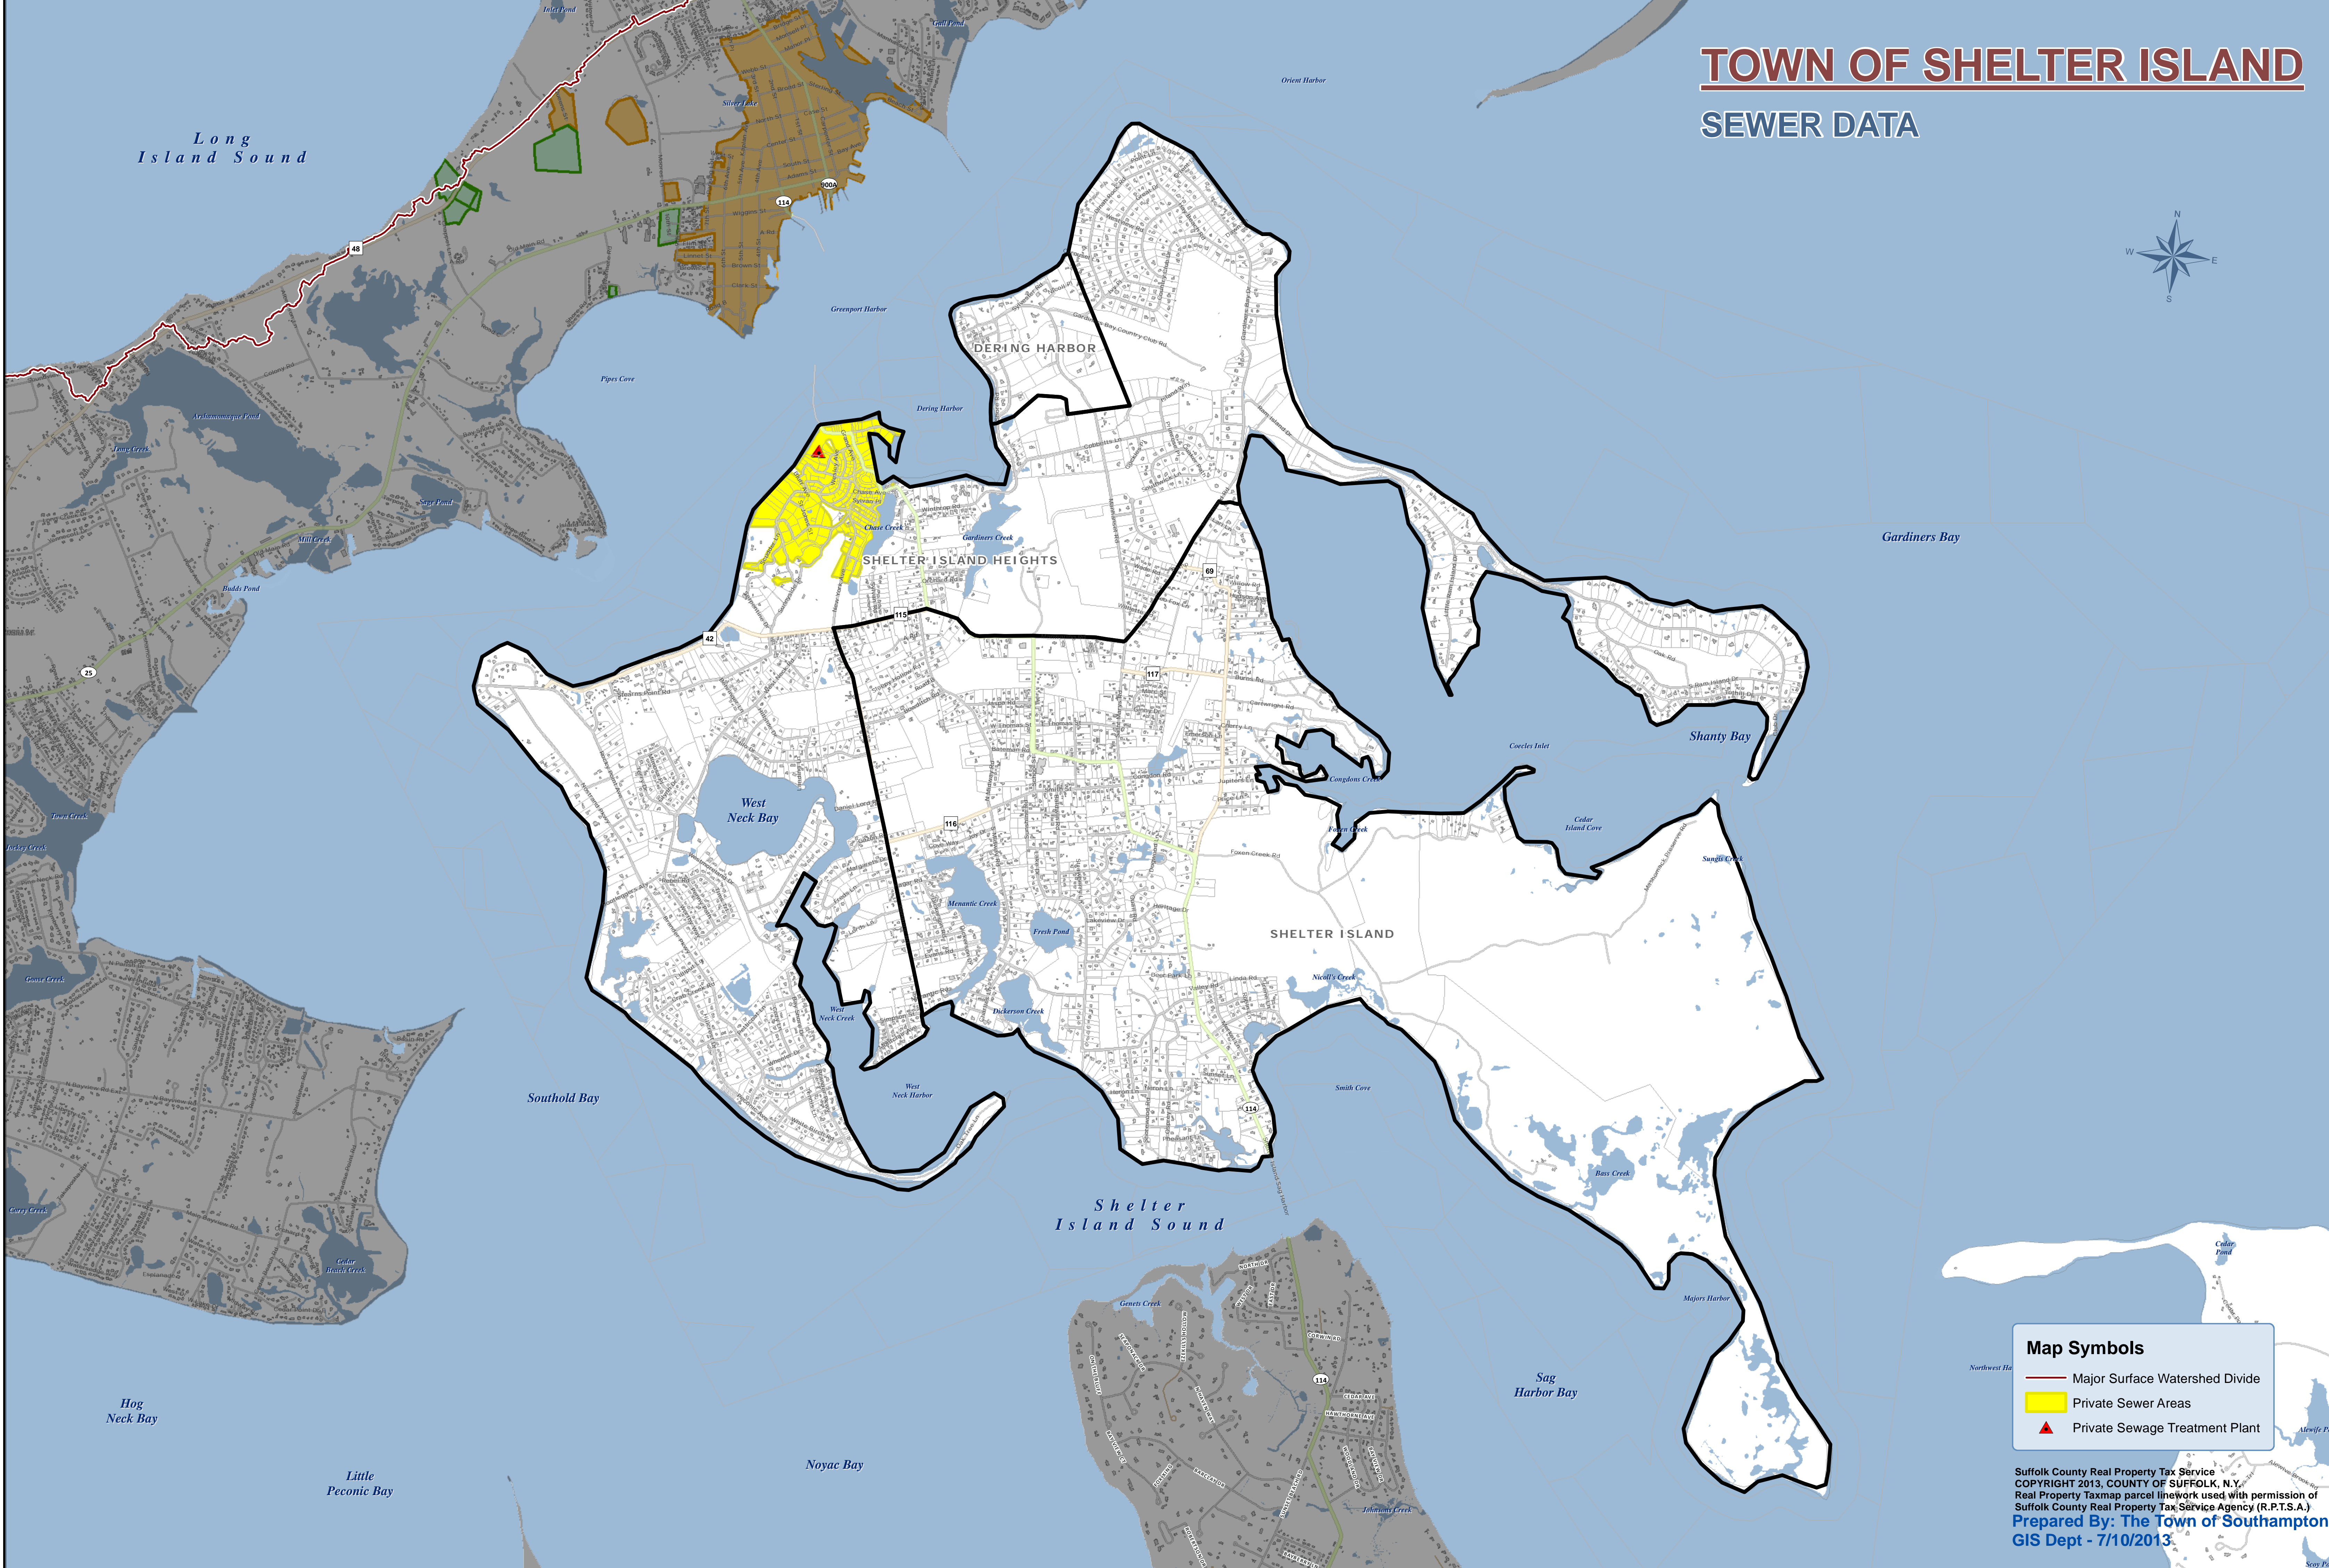

TOWN OF SHELTER ISLAND

SEWER DATA

Map Symbols

- Major Surface Watershed Divide
- Private Sewer Areas
- ▲ Private Sewage Treatment Plant

Suffolk County Real Property Tax Service
COPYRIGHT 2013, COUNTY OF SUFFOLK, N.Y.
Real Property Taxmap parcel line work used with permission of
Suffolk County Real Property Tax Service Agency (R.P.T.S.A.)
Prepared By: The Town of Southampton
GIS Dept - 7/10/2013