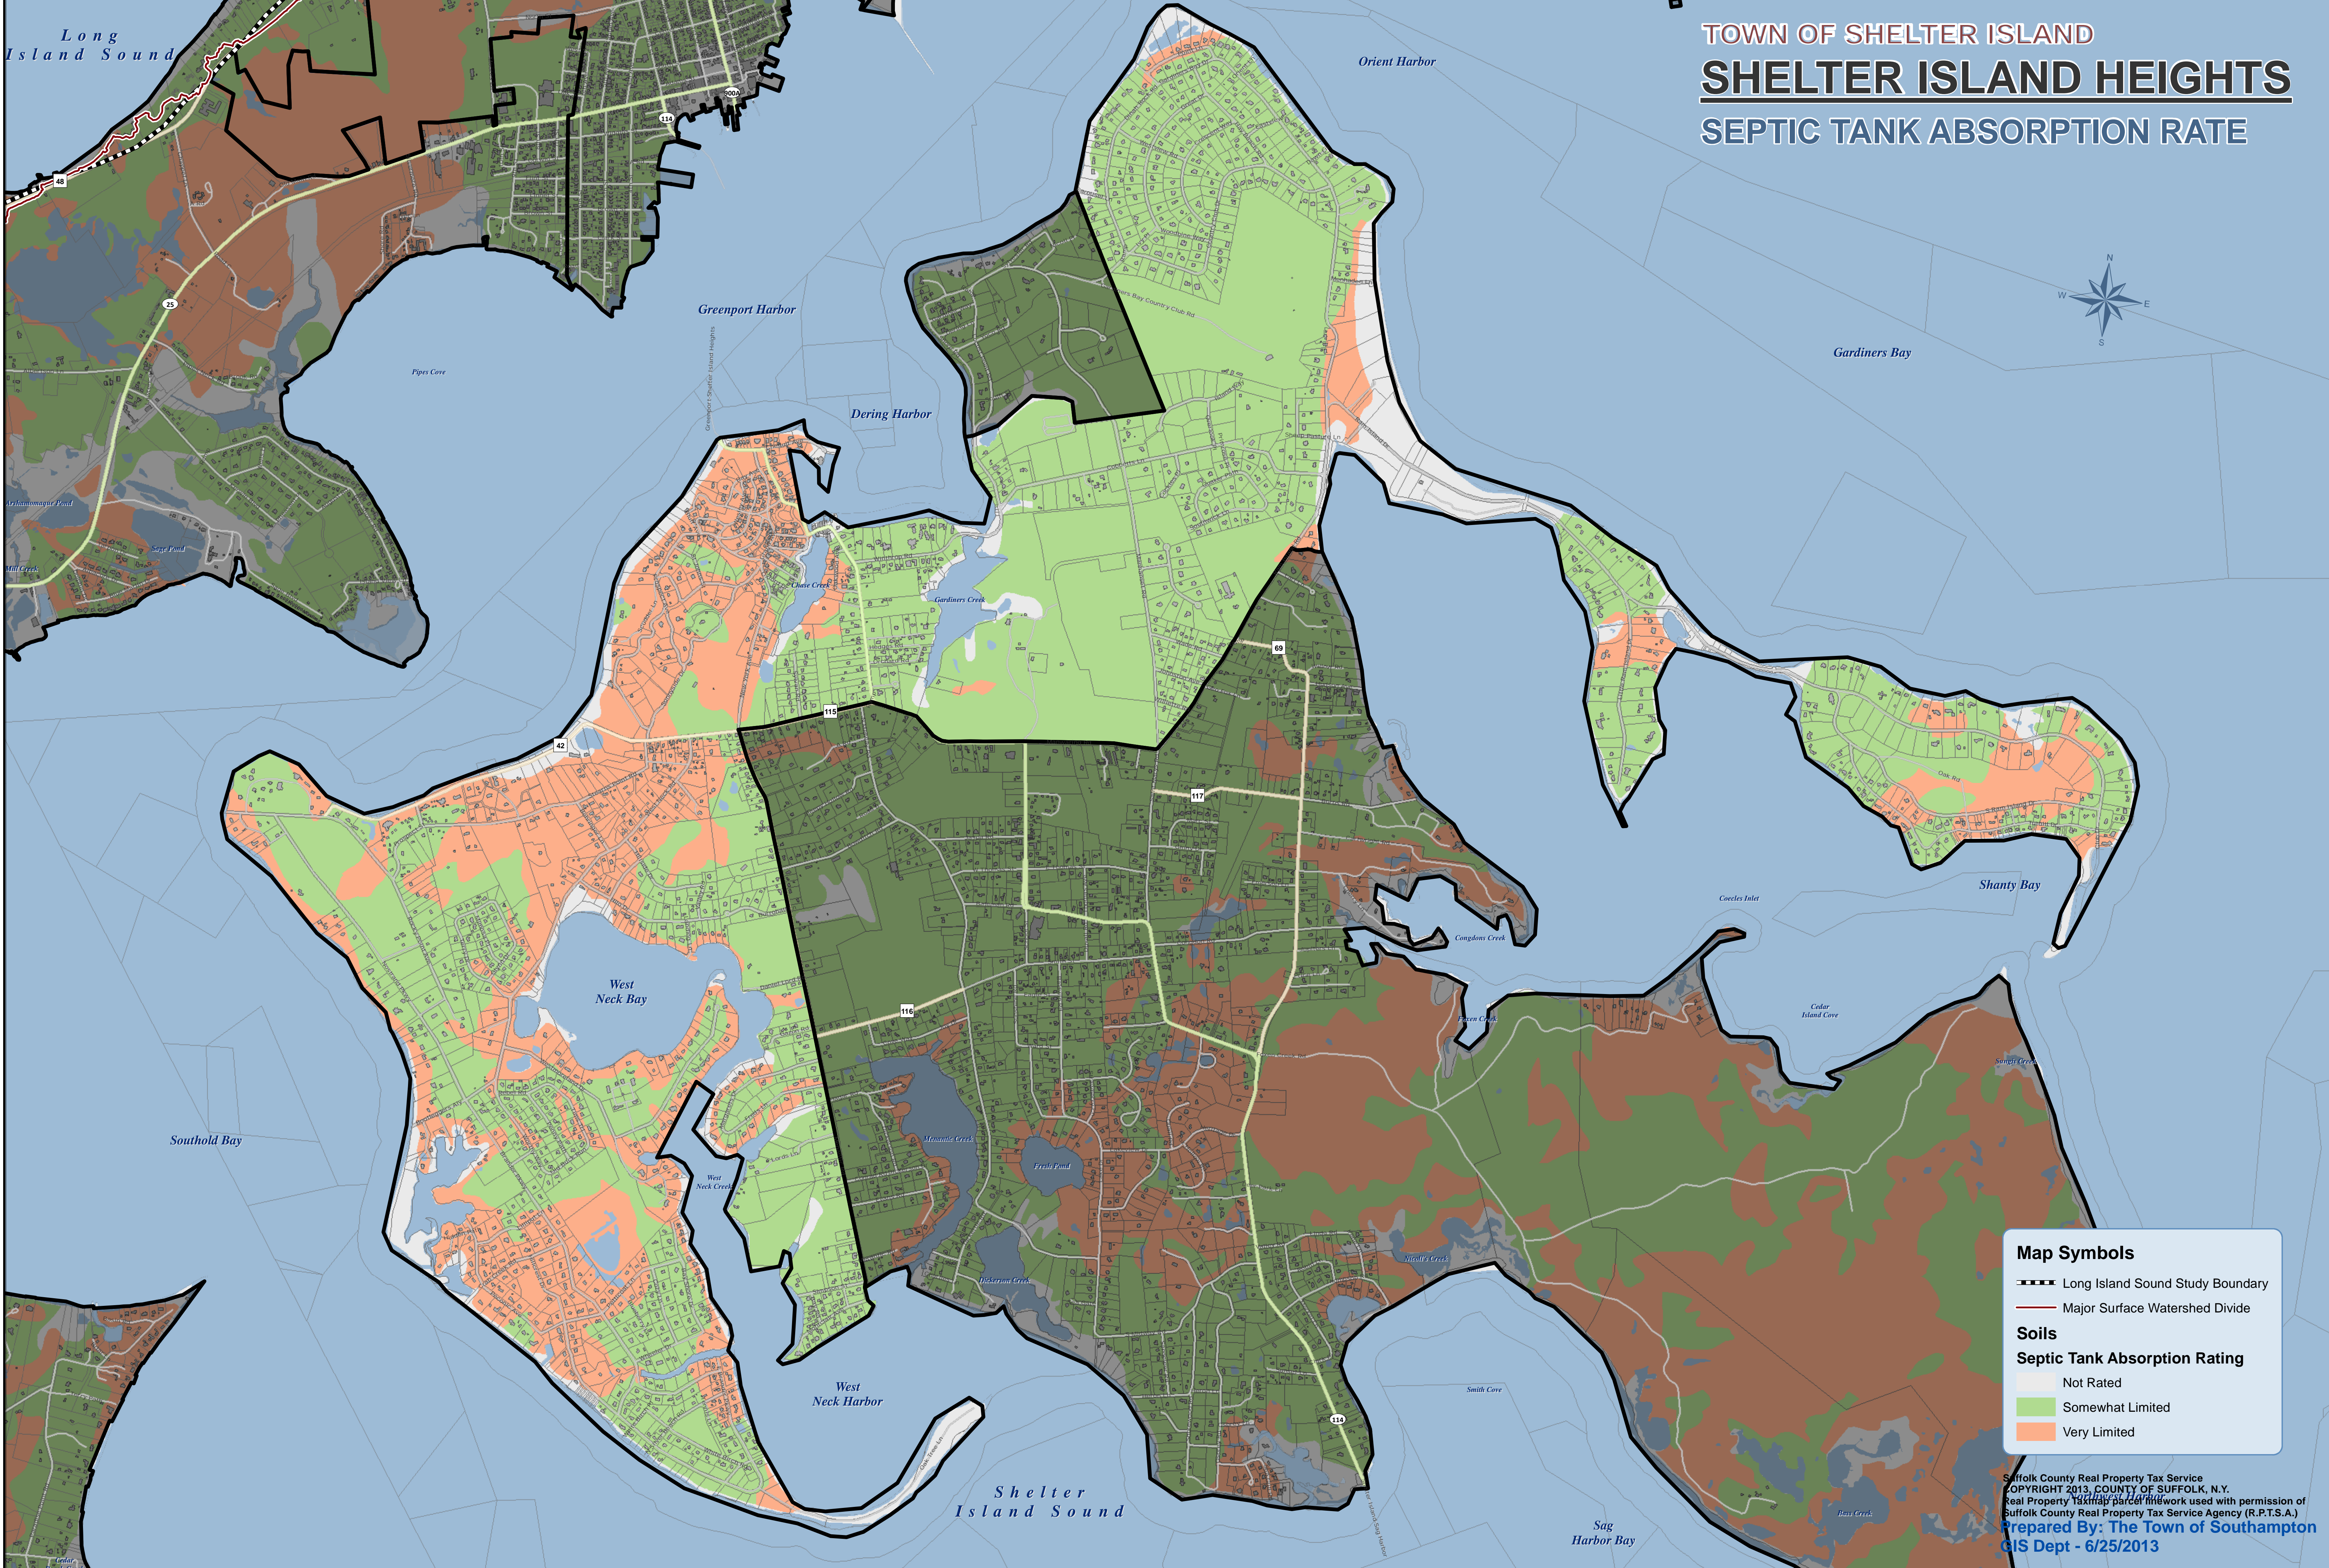

Long Island Sound

TOWN OF SHELTER ISLAND SHELTER ISLAND HEIGHTS SEPTIC TANK ABSORPTION RATE

Map Symbols

- Long Island Sound Study Boundary
- Major Surface Watershed Divide

Soils

Septic Tank Absorption Rating

- Not Rated
- Somewhat Limited
- Very Limited

Suffolk County Real Property Tax Service
 COPYRIGHT 2013, COUNTY OF SUFFOLK, N.Y.
 Real Property Tax map parcel network used with permission of
 Suffolk County Real Property Tax Service Agency (R.P.T.S.A.)
 Prepared By: The Town of Southampton
 GIS Dept - 6/25/2013