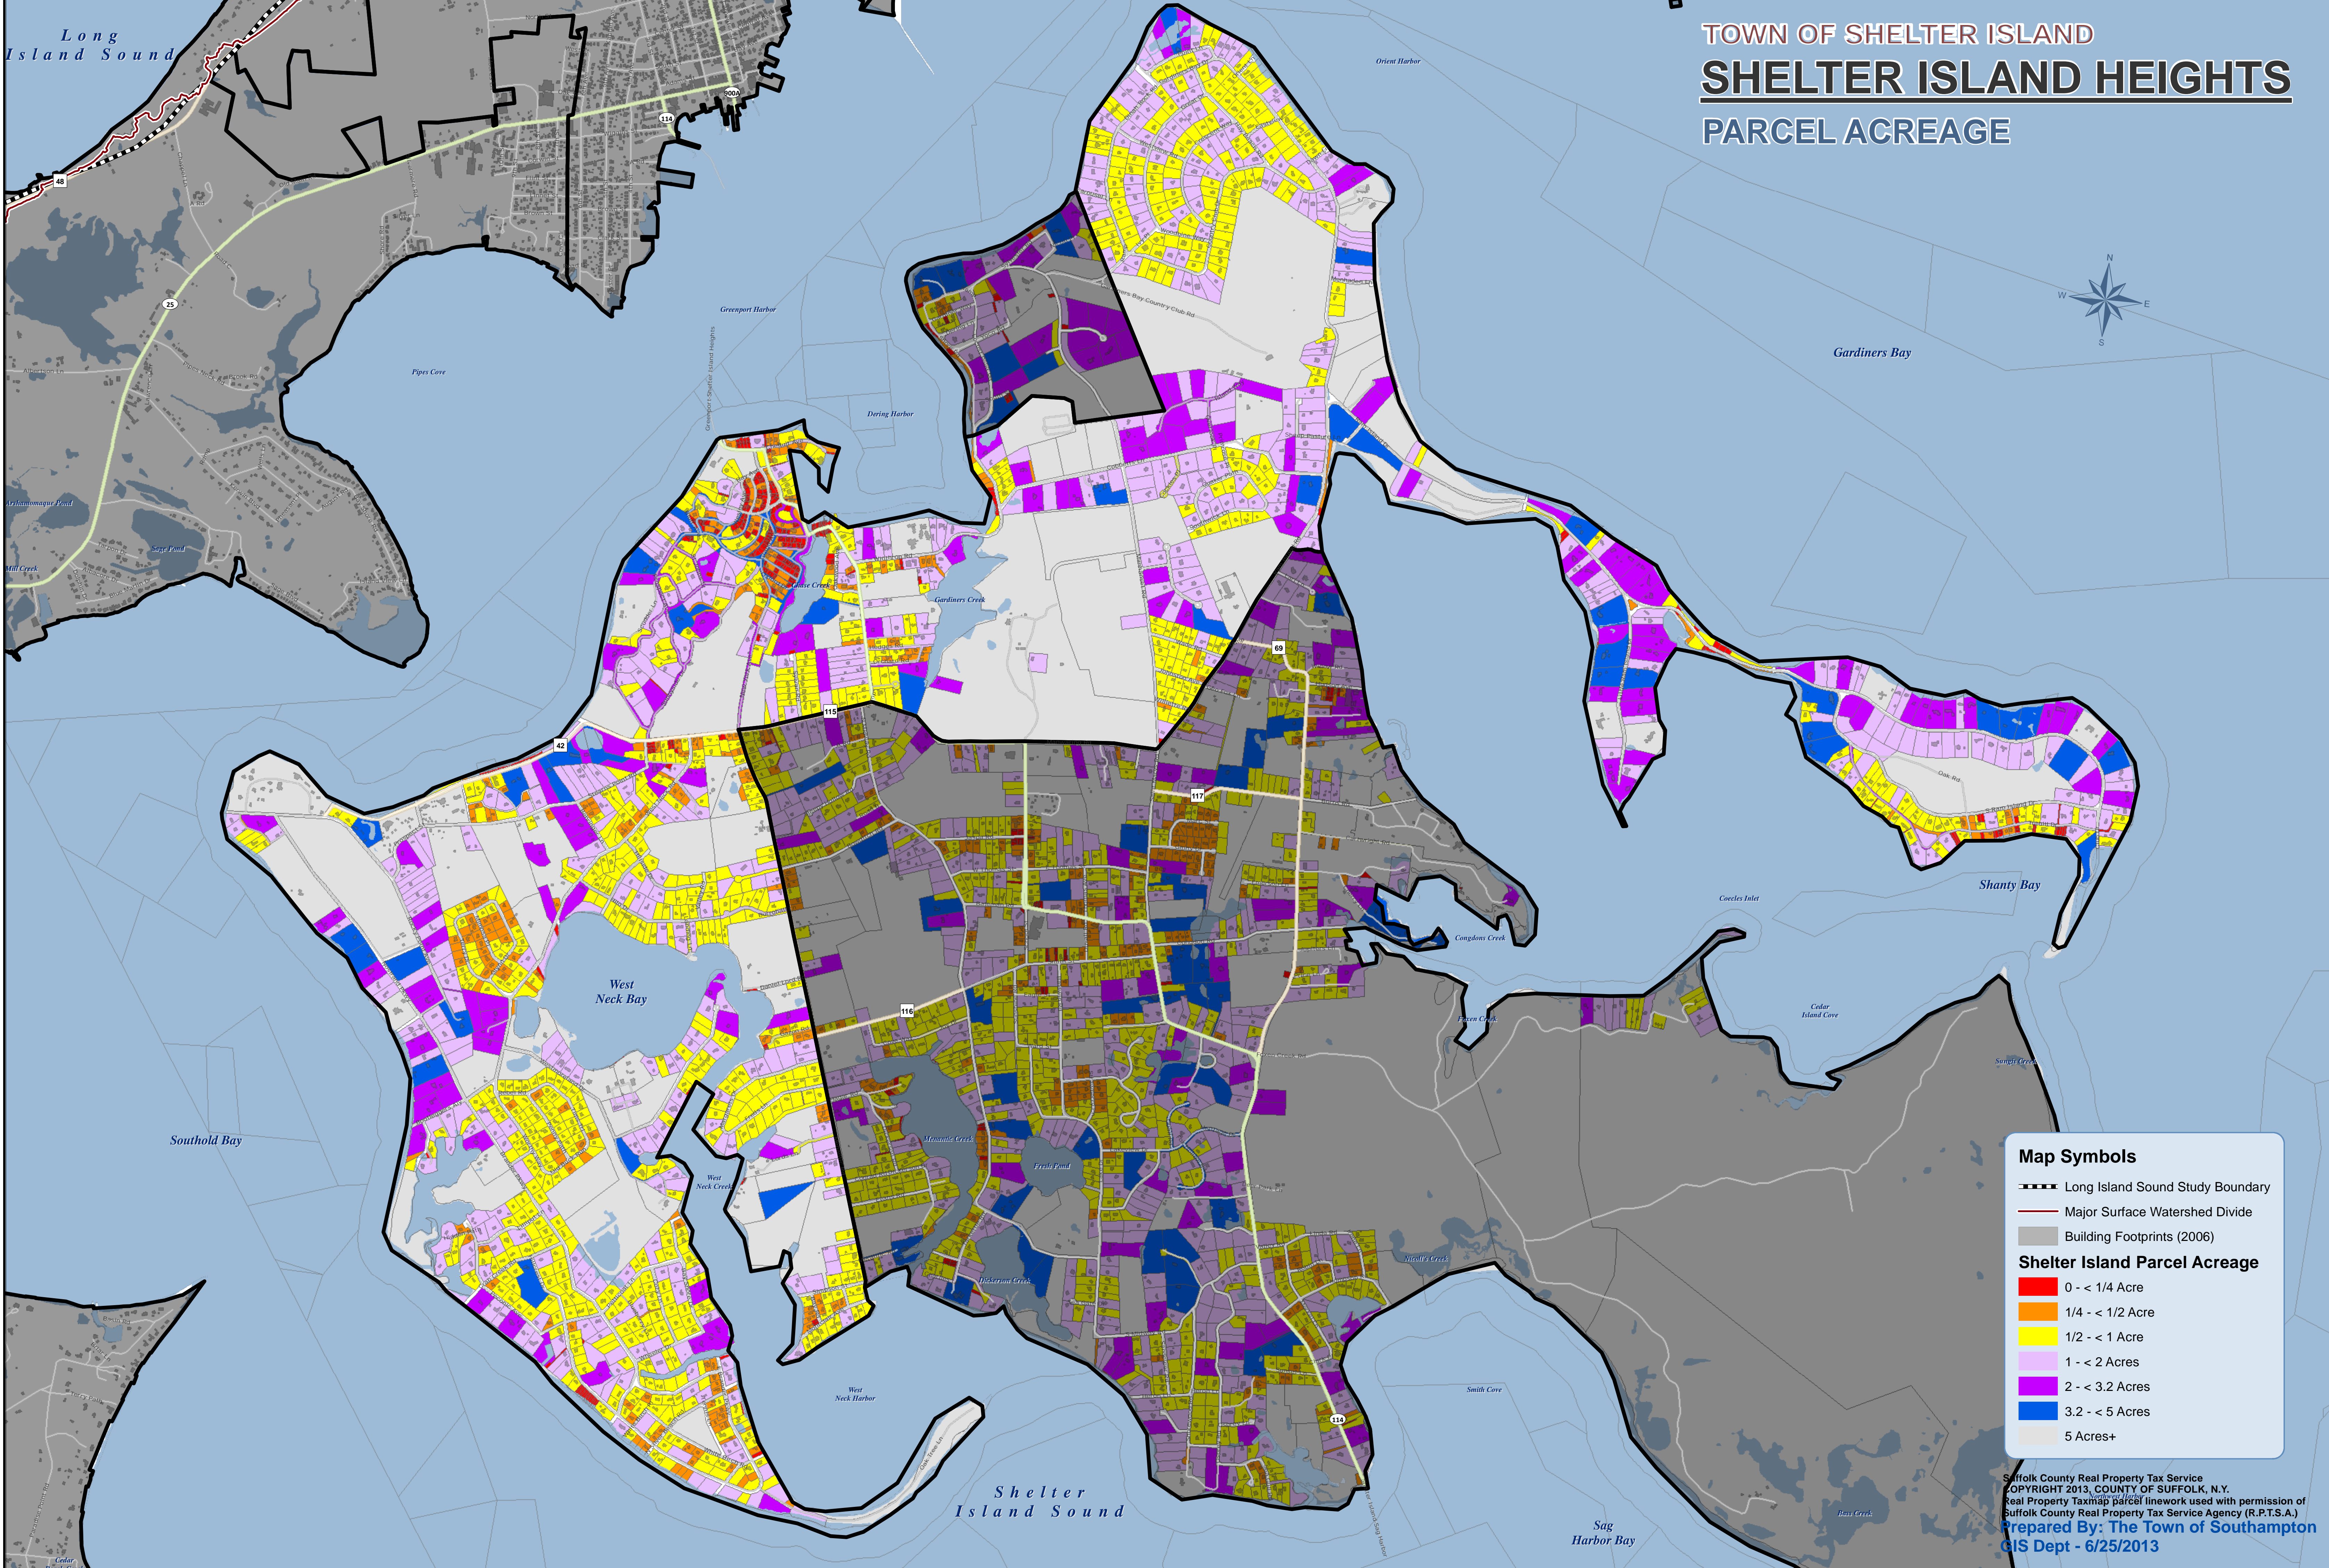

Long Island Sound

TOWN OF SHELTER ISLAND SHELTER ISLAND HEIGHTS PARCEL ACREAGE

Map Symbols

- Long Island Sound Study Boundary
- Major Surface Watershed Divide
- Building Footprints (2006)

Shelter Island Parcel Acreage

- 0 - < 1/4 Acre
- 1/4 - < 1/2 Acre
- 1/2 - < 1 Acre
- 1 - < 2 Acres
- 2 - < 3.2 Acres
- 3.2 - < 5 Acres
- 5 Acres+

Suffolk County Real Property Tax Service
 COPYRIGHT 2013, COUNTY OF SUFFOLK, N.Y.
 Real Property Taxmap parcel linework used with permission of
 Suffolk County Real Property Tax Service Agency (R.P.T.S.A.)
 Prepared By: The Town of Southampton
 GIS Dept - 6/25/2013