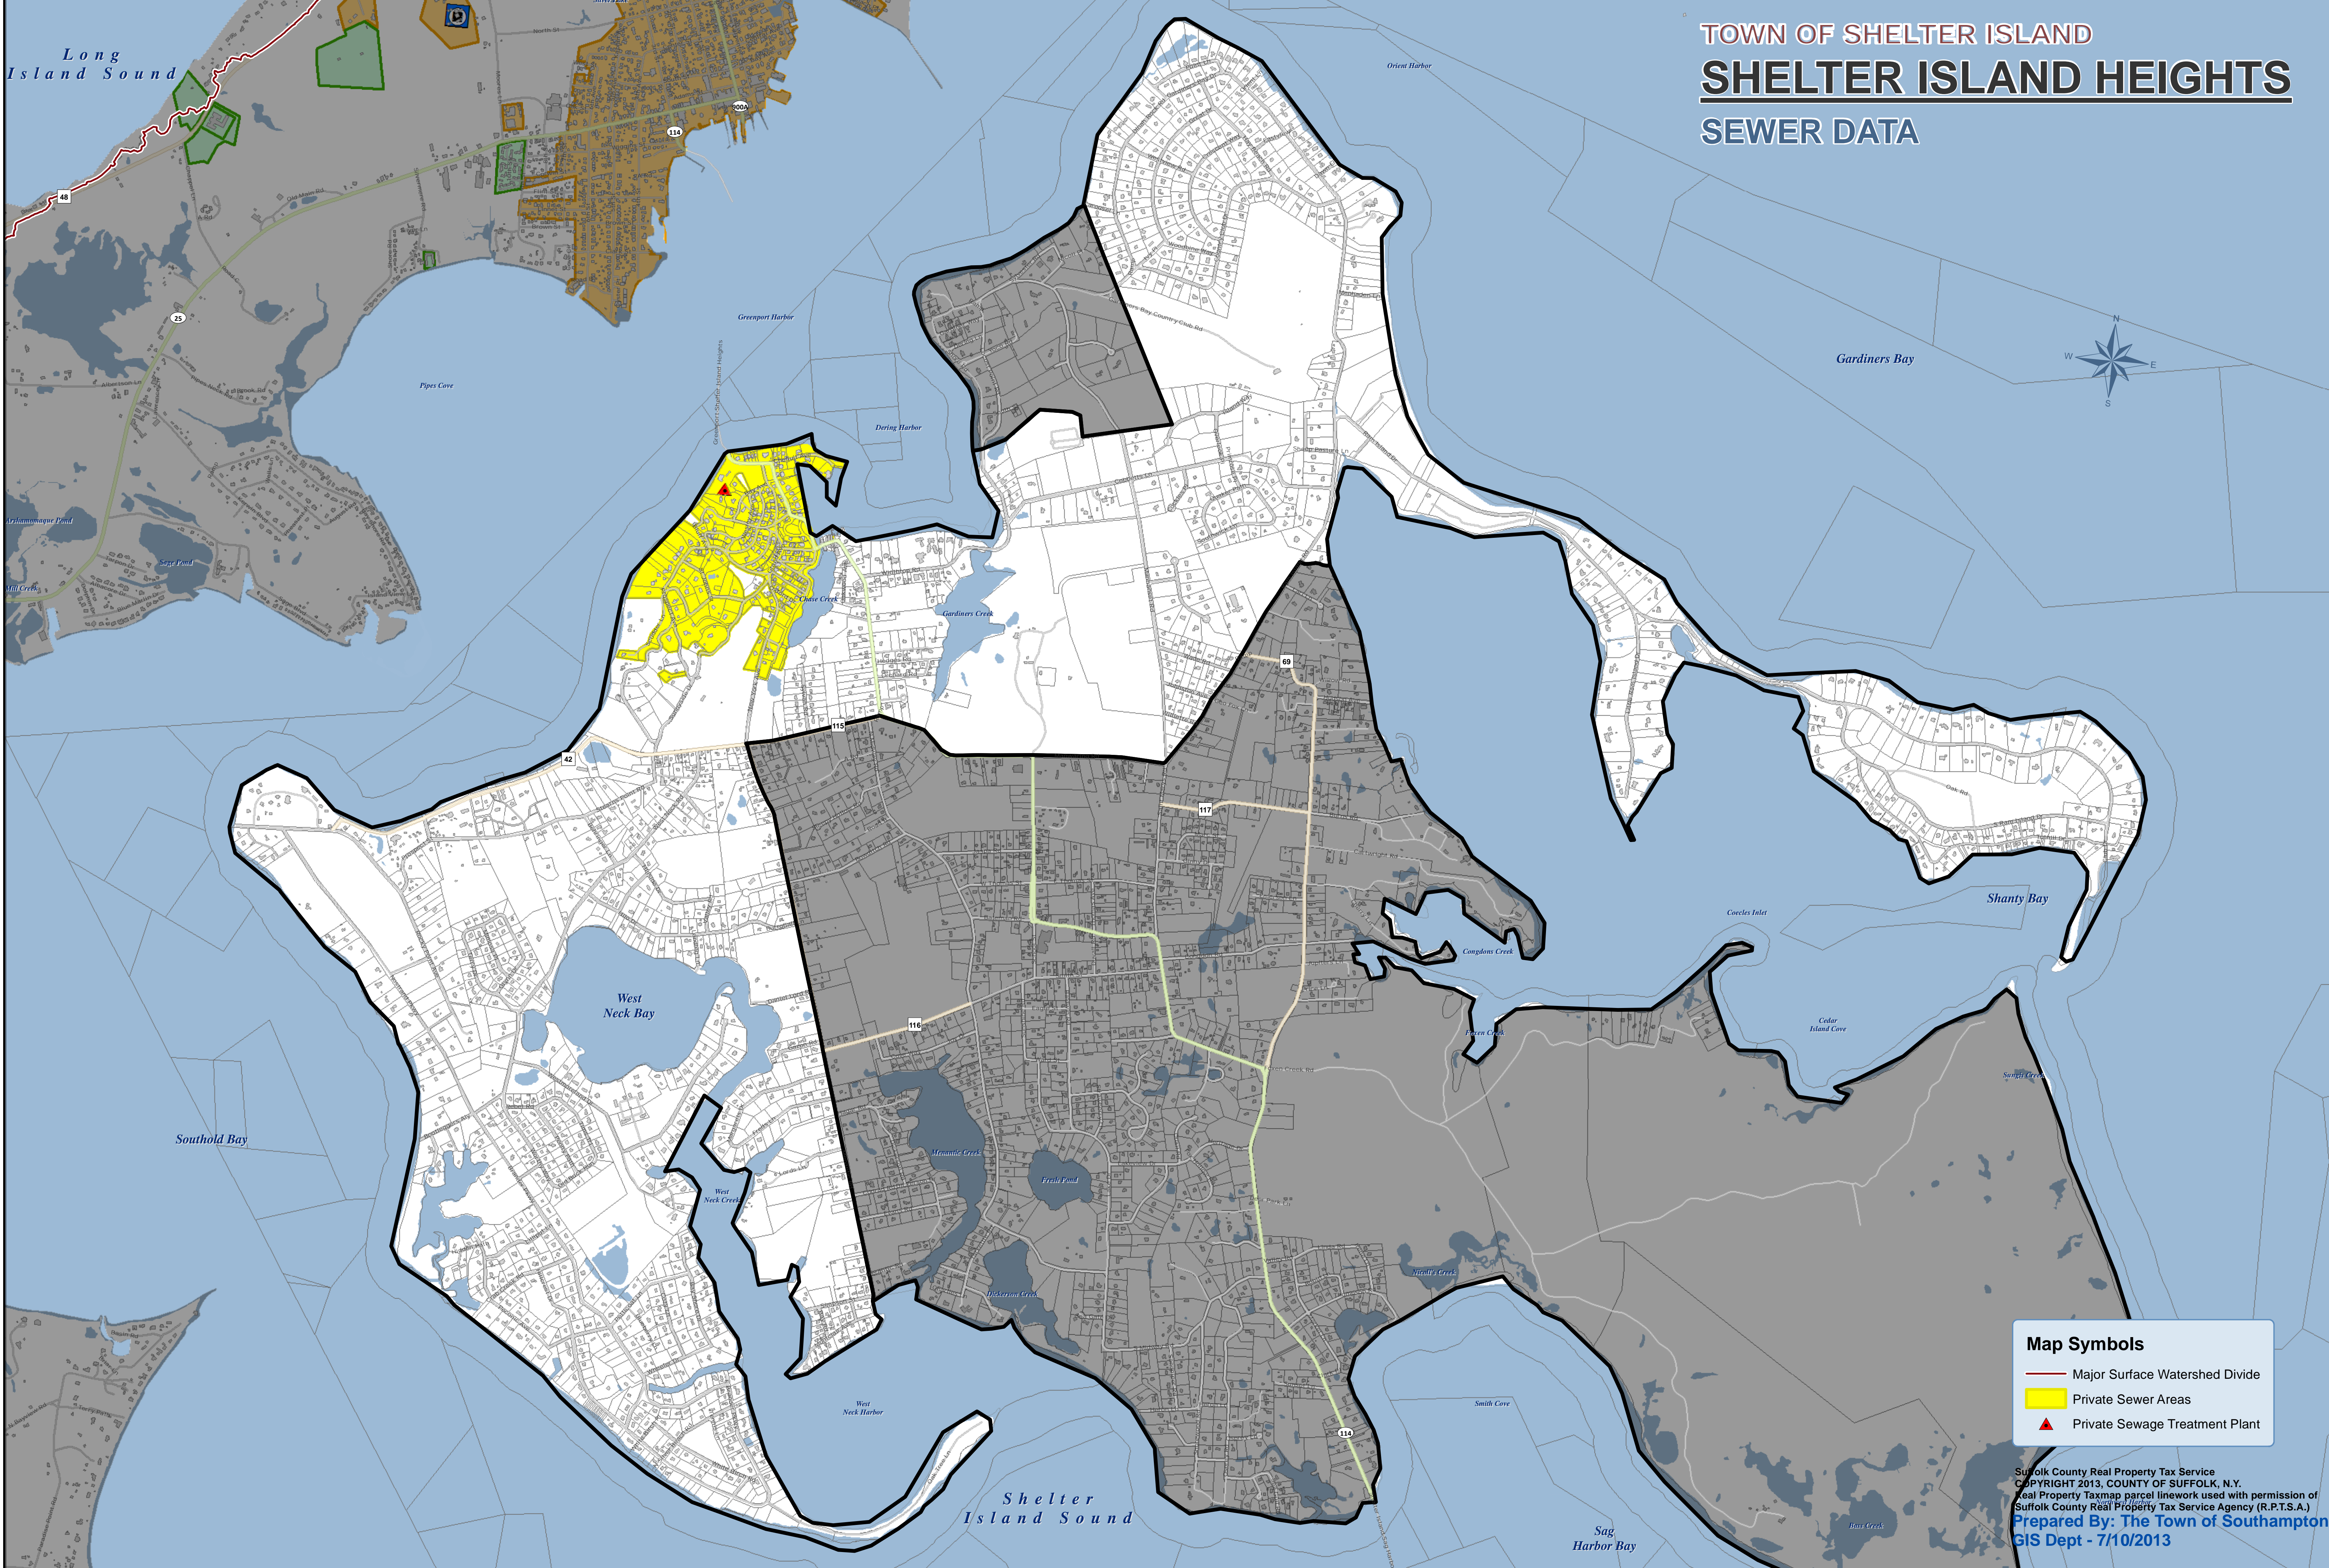

Long Island Sound

TOWN OF SHELTER ISLAND SHELTER ISLAND HEIGHTS SEWER DATA

Map Symbols

-  Major Surface Watershed Divide
-  Private Sewer Areas
-  Private Sewage Treatment Plant

Suffolk County Real Property Tax Service
 COPYRIGHT 2013, COUNTY OF SUFFOLK, N.Y.
 Parcel Property Taxmap parcel line work used with permission of
 Suffolk County Real Property Tax Service Agency (R.P.T.S.A.)
Prepared By: The Town of Southampton
 GIS Dept - 7/10/2013