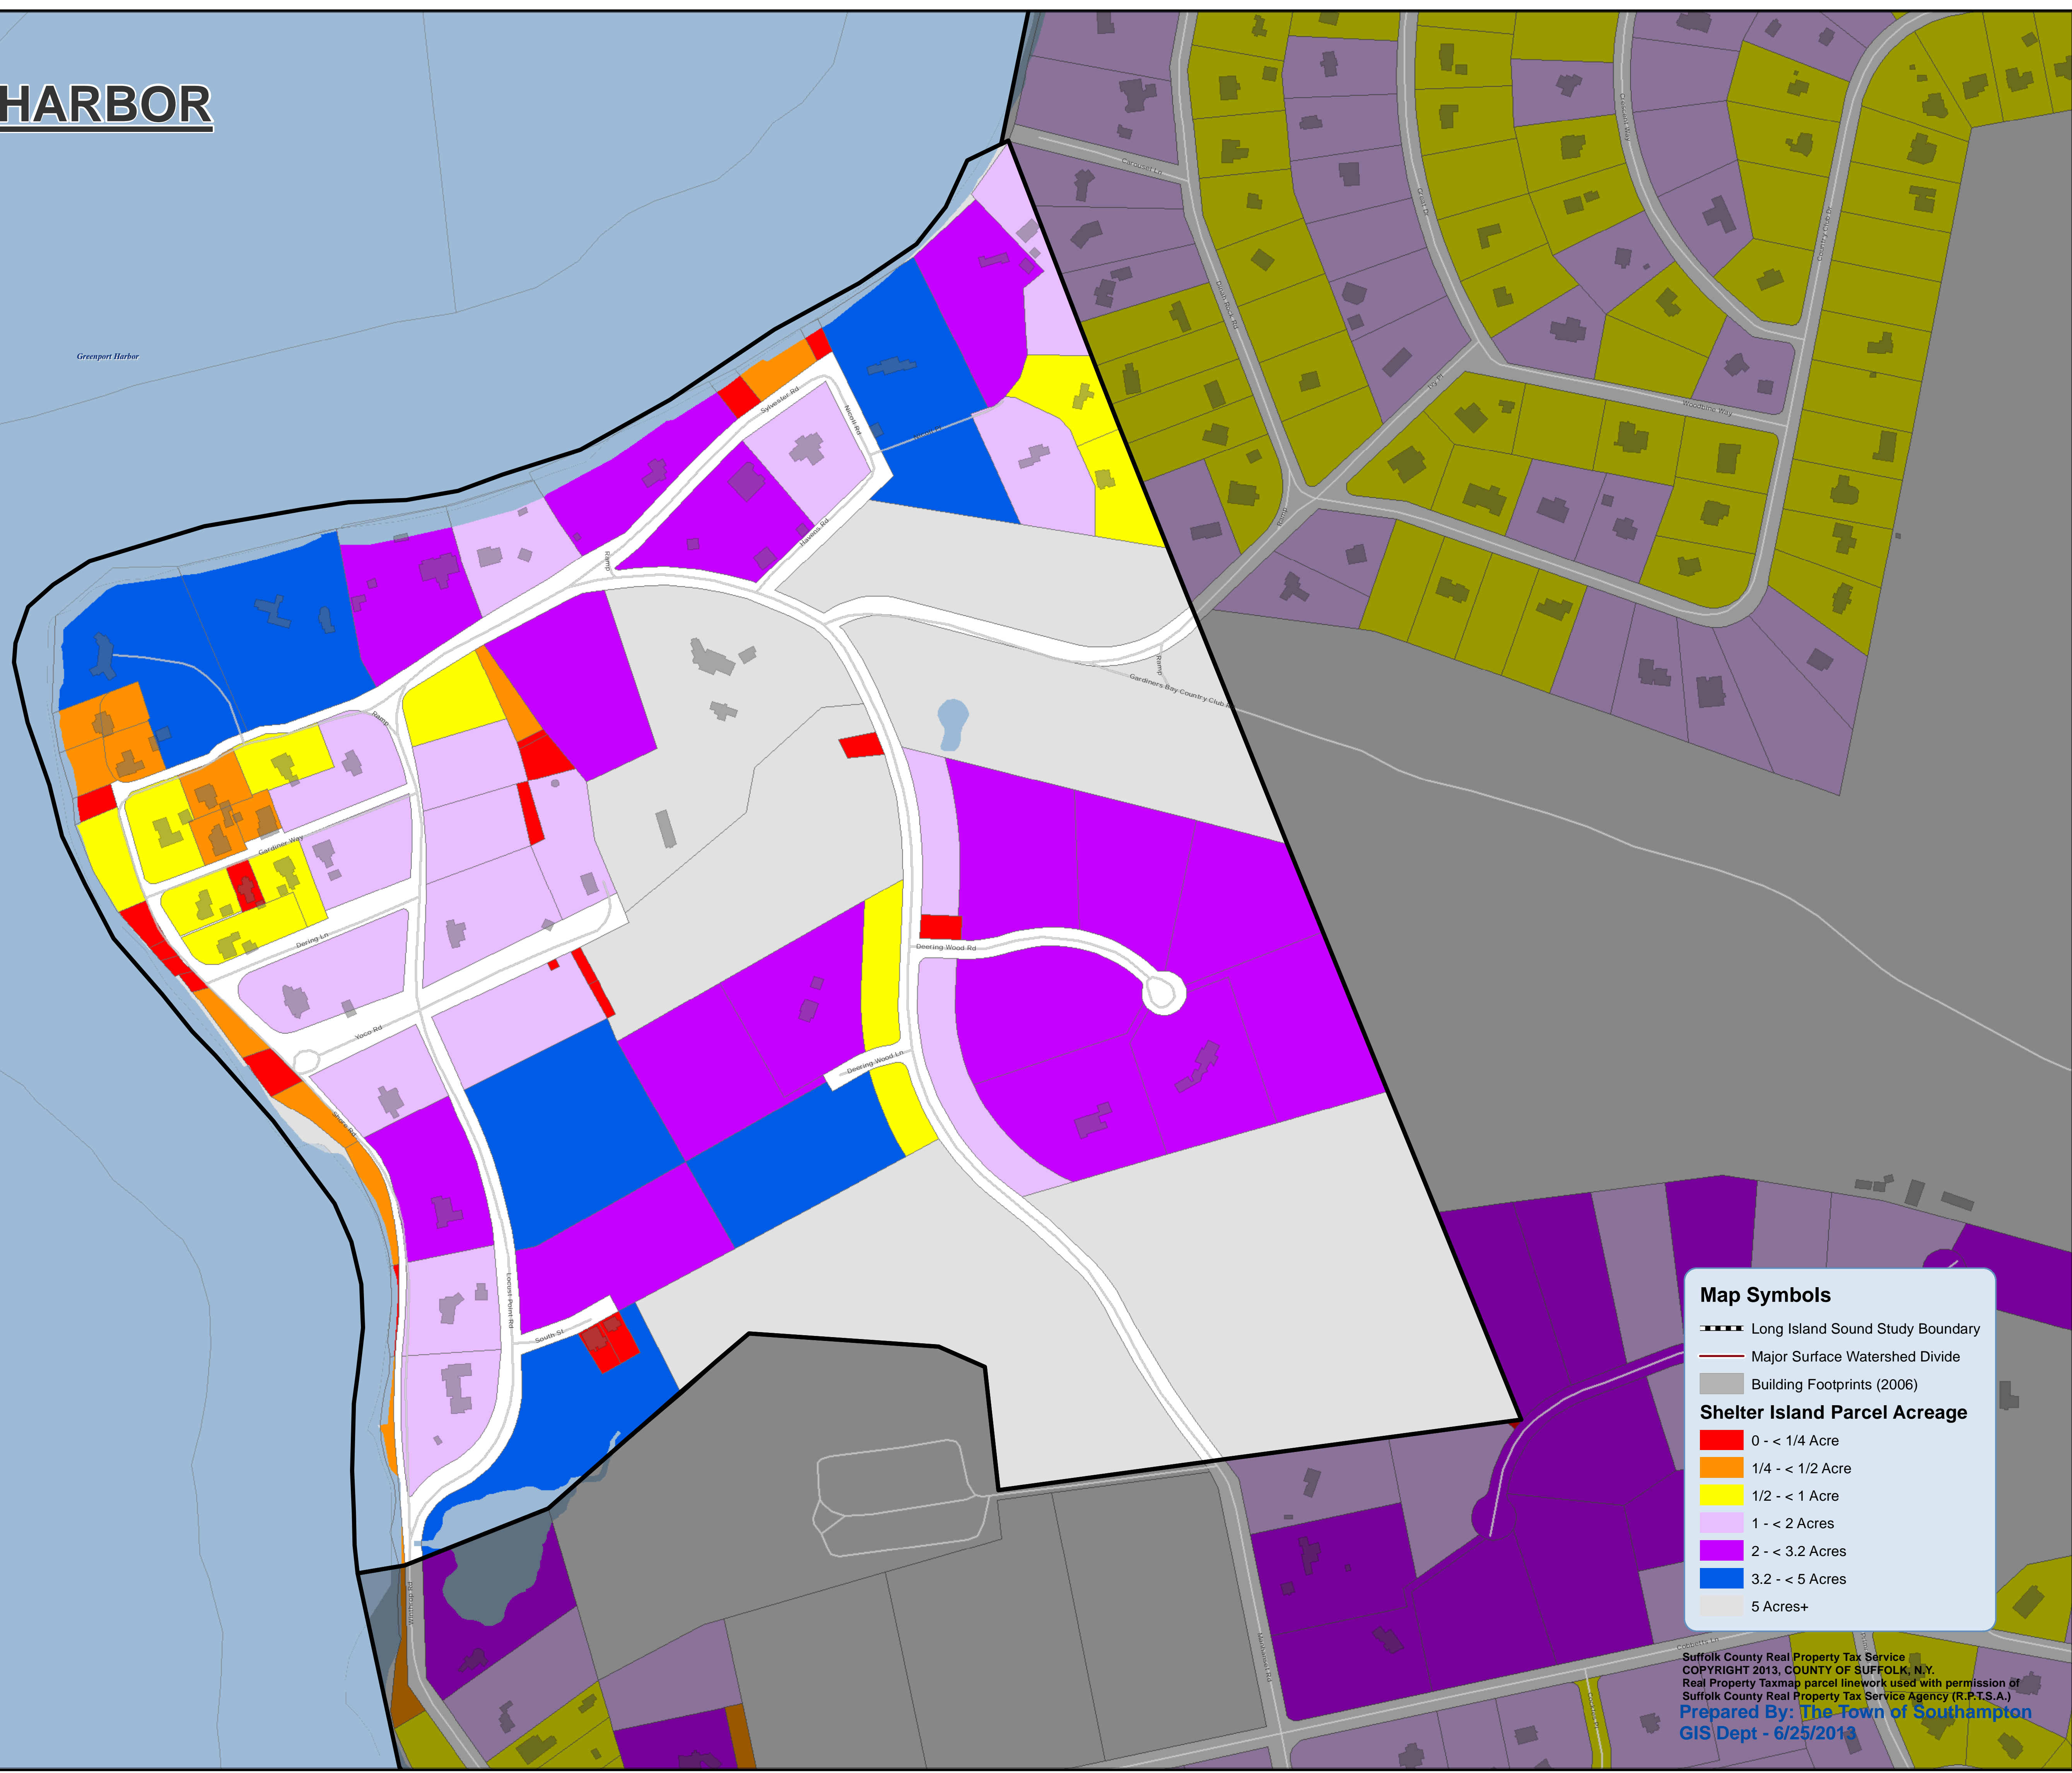

TOWN OF SHELTER ISLAND
VILLAGE OF DERING HARBOR
PARCEL ACREAGE

Map Symbols

- Long Island Sound Study Boundary
- Major Surface Watershed Divide
- Building Footprints (2006)

Shelter Island Parcel Acreage

- 0 - < 1/4 Acre
- 1/4 - < 1/2 Acre
- 1/2 - < 1 Acre
- 1 - < 2 Acres
- 2 - < 3.2 Acres
- 3.2 - < 5 Acres
- 5 Acres+