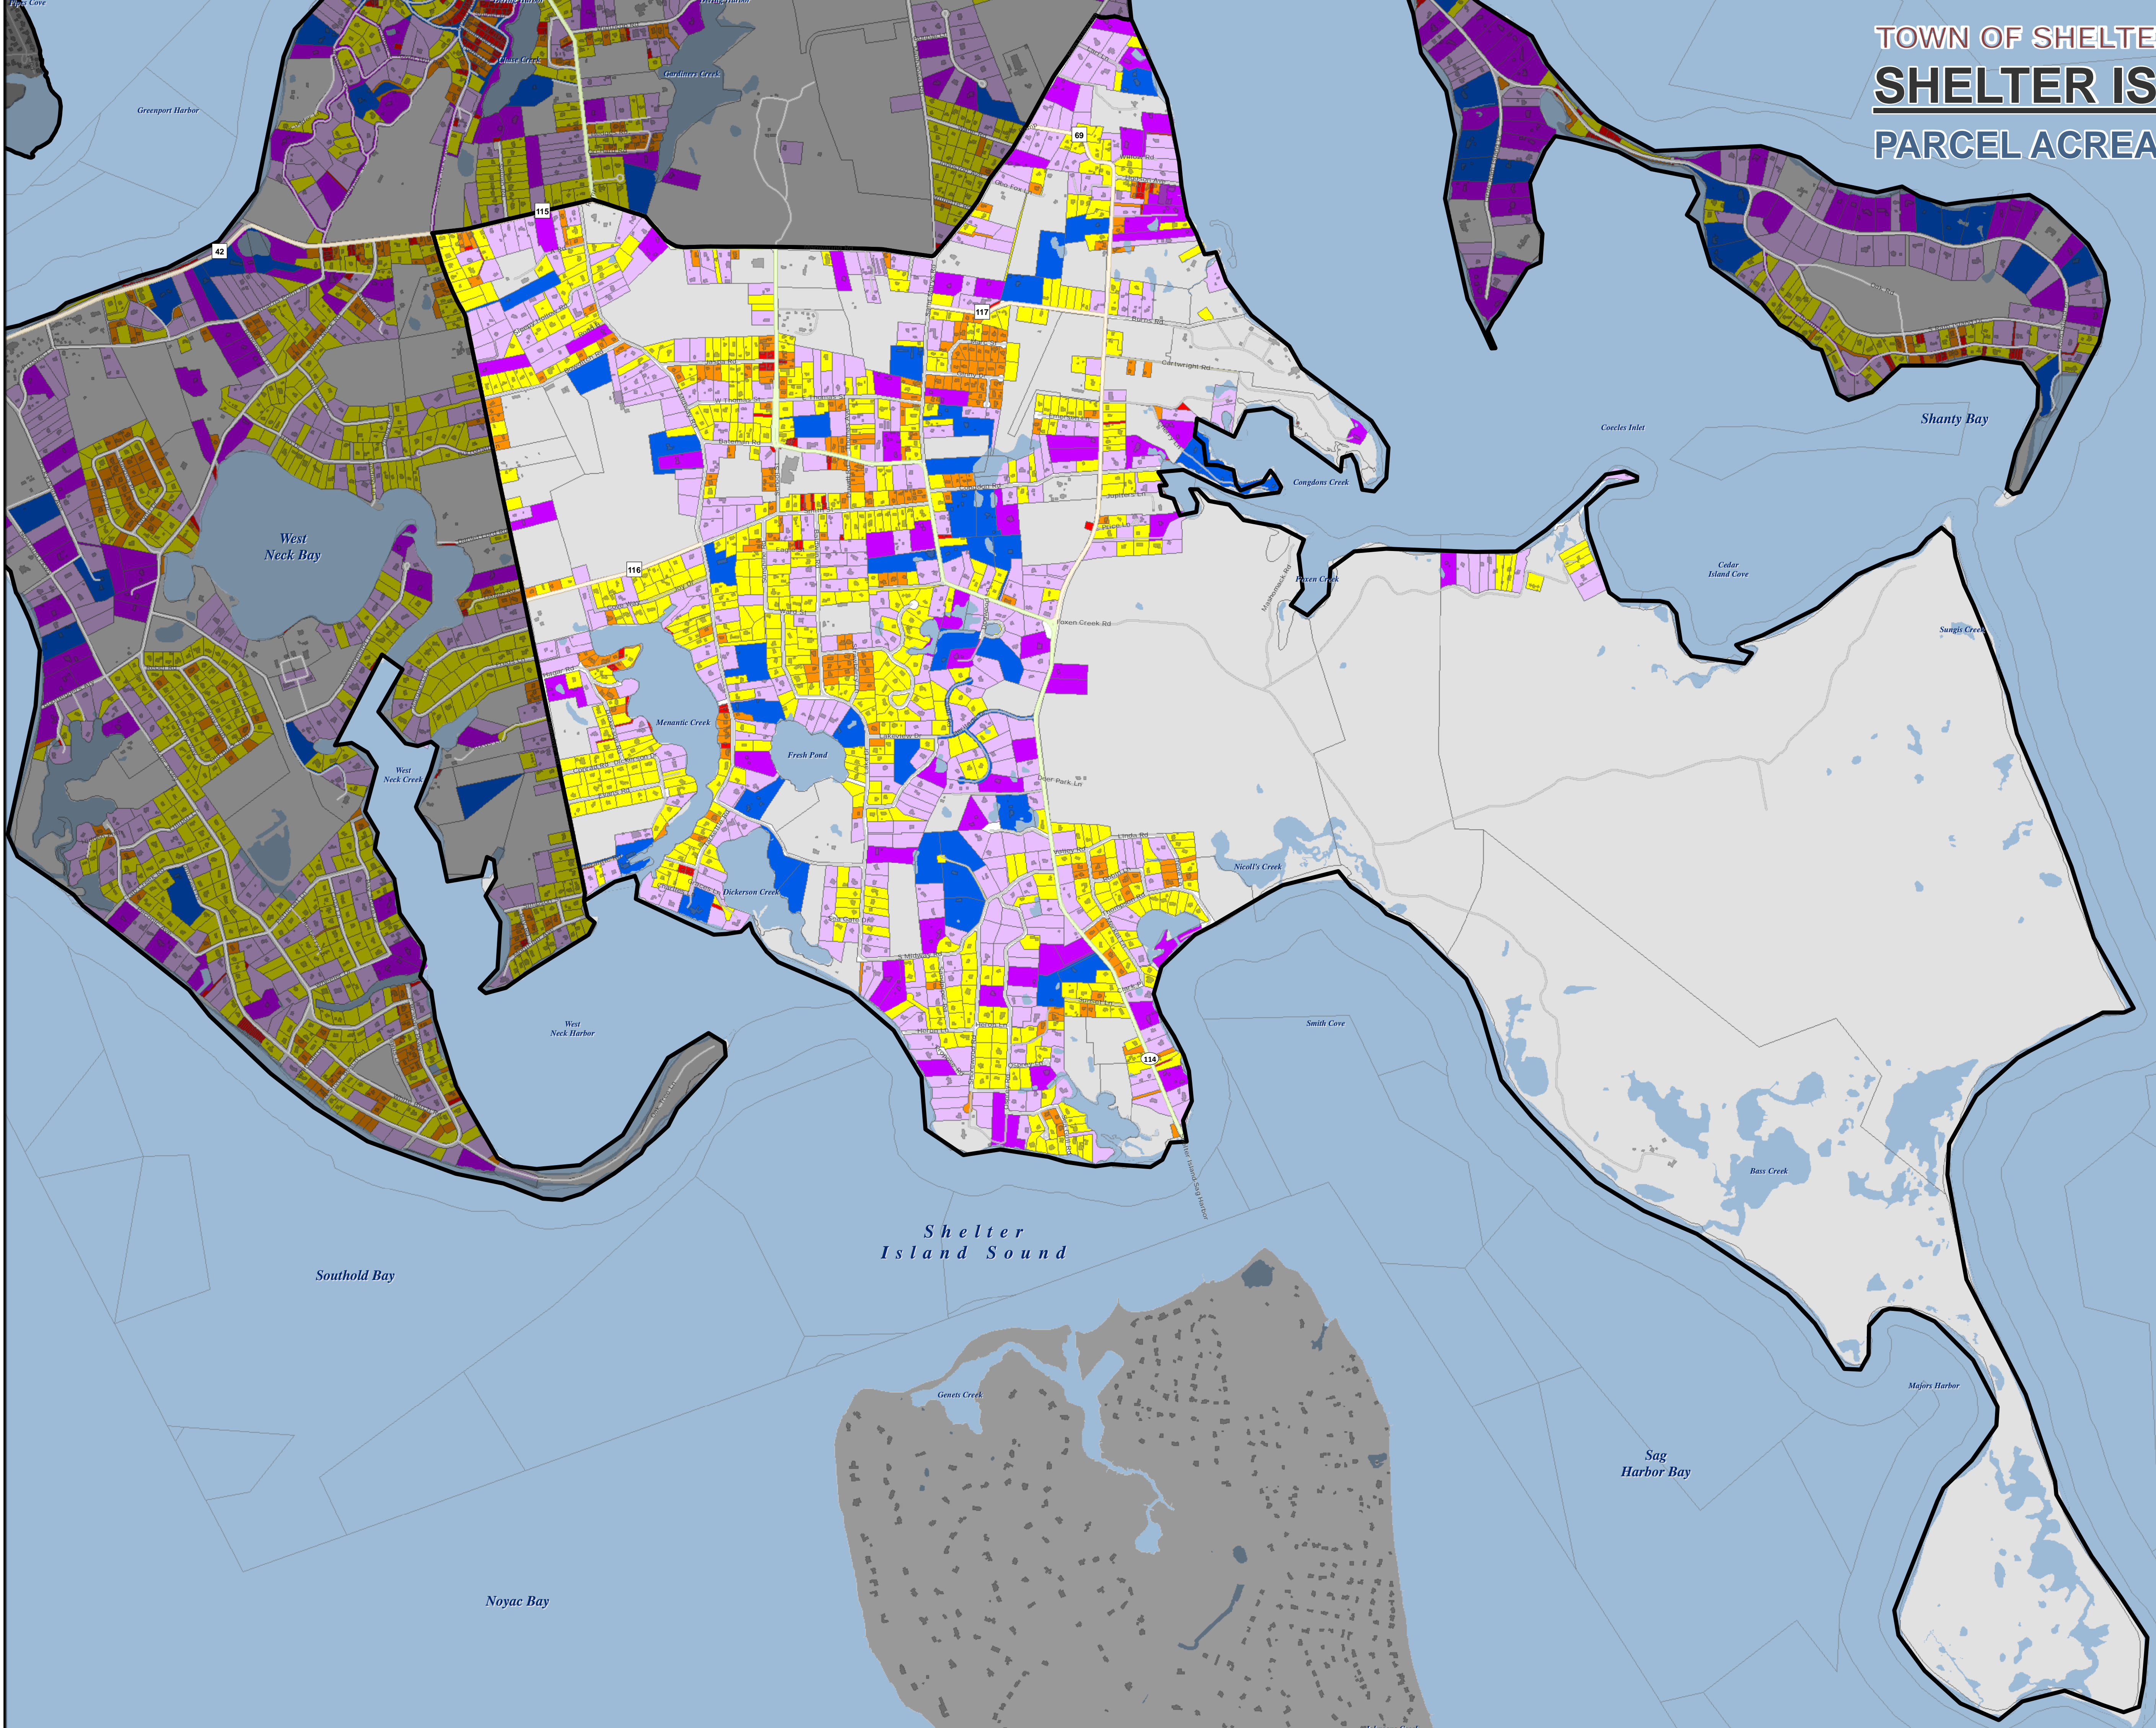

TOWN OF SHELTER ISLAND
SHELTER ISLAND
PARCEL ACREAGE

Map Symbols

- Long Island Sound Study Boundary
- Major Surface Watershed Divide
- Building Footprints (2006)

Shelter Island Parcel Acreage

- 0 - < 1/4 Acre
- 1/4 - < 1/2 Acre
- 1/2 - < 1 Acre
- 1 - < 2 Acres
- 2 - < 3.2 Acres
- 3.2 - < 5 Acres
- 5 Acres+