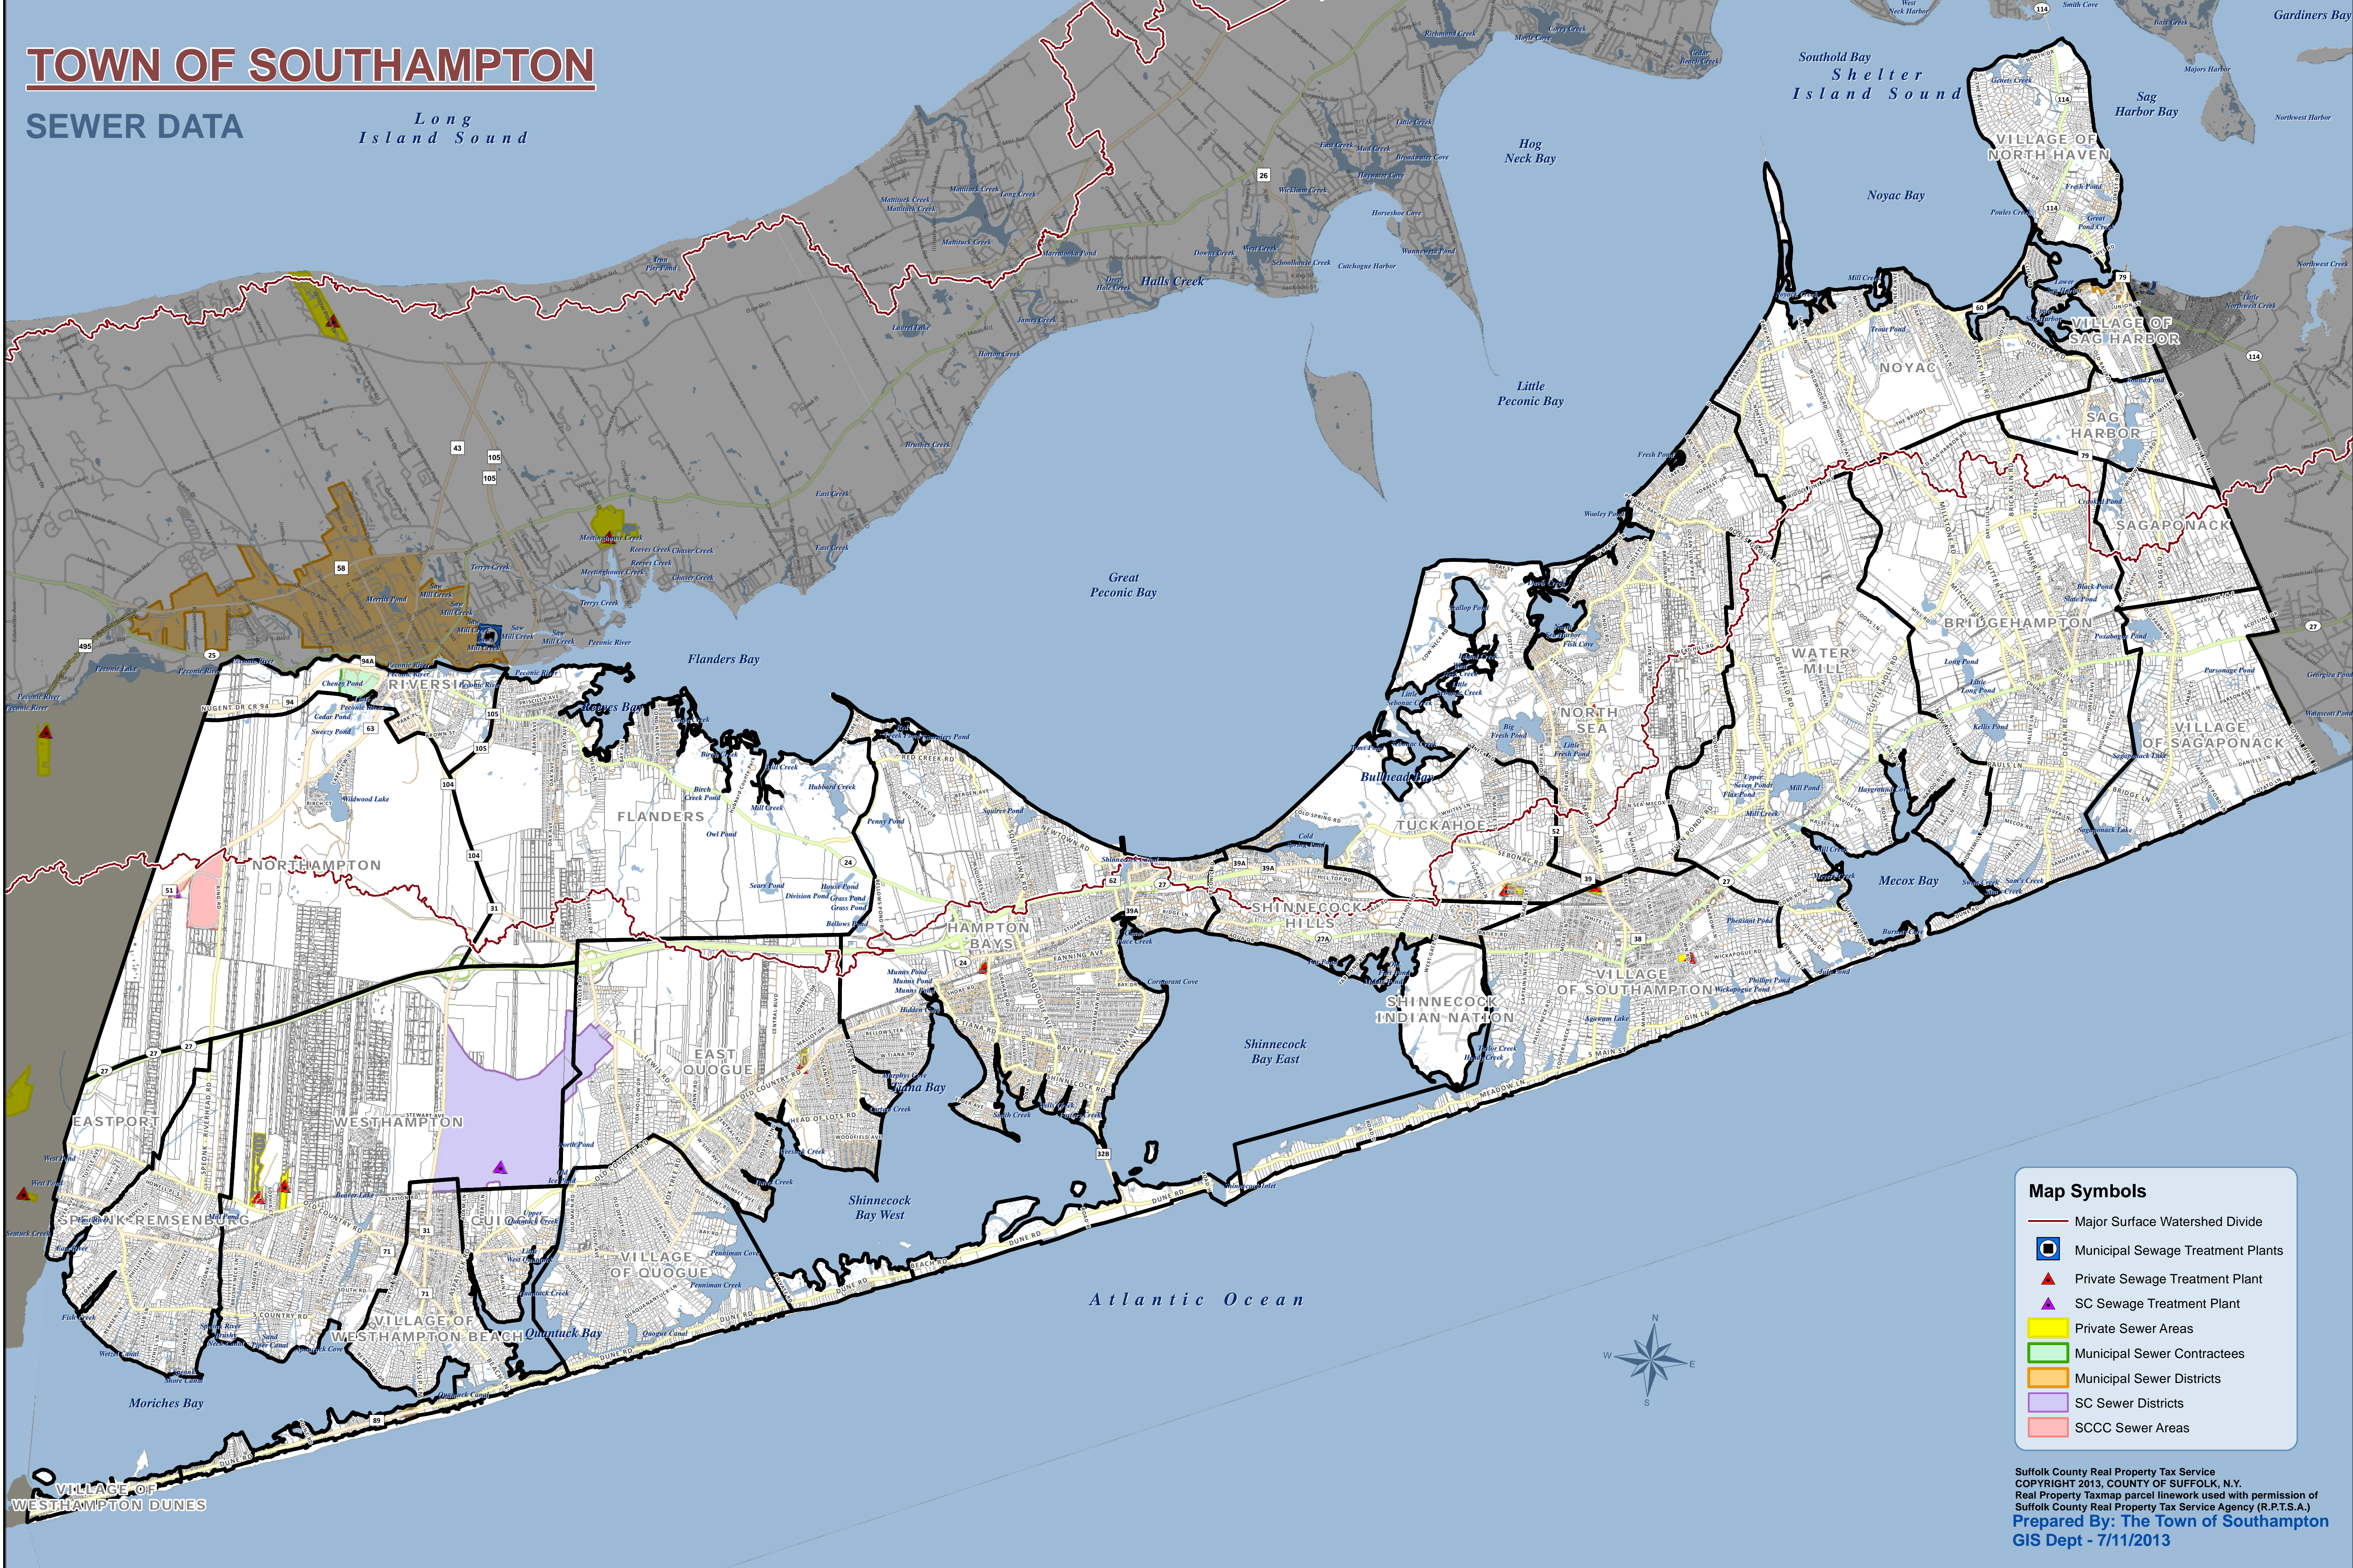

TOWN OF SOUTHAMPTON

SEWER DATA

Long
Island Sound

Map Symbols

- Major Surface Watershed Divide
- Municipal Sewage Treatment Plants
- Private Sewage Treatment Plant
- SC Sewage Treatment Plant
- Private Sewer Areas
- Municipal Sewer Contractees
- Municipal Sewer Districts
- SC Sewer Districts
- SCCC Sewer Areas

Suffolk County Real Property Tax Service
COPYRIGHT 2013, COUNTY OF SUFFOLK, N.Y.
Real Property Taxmap parcel linework used with permission of
Suffolk County Real Property Tax Service Agency (R.P.T.S.A.)
Prepared By: The Town of Southampton
GIS Dept - 7/11/2013