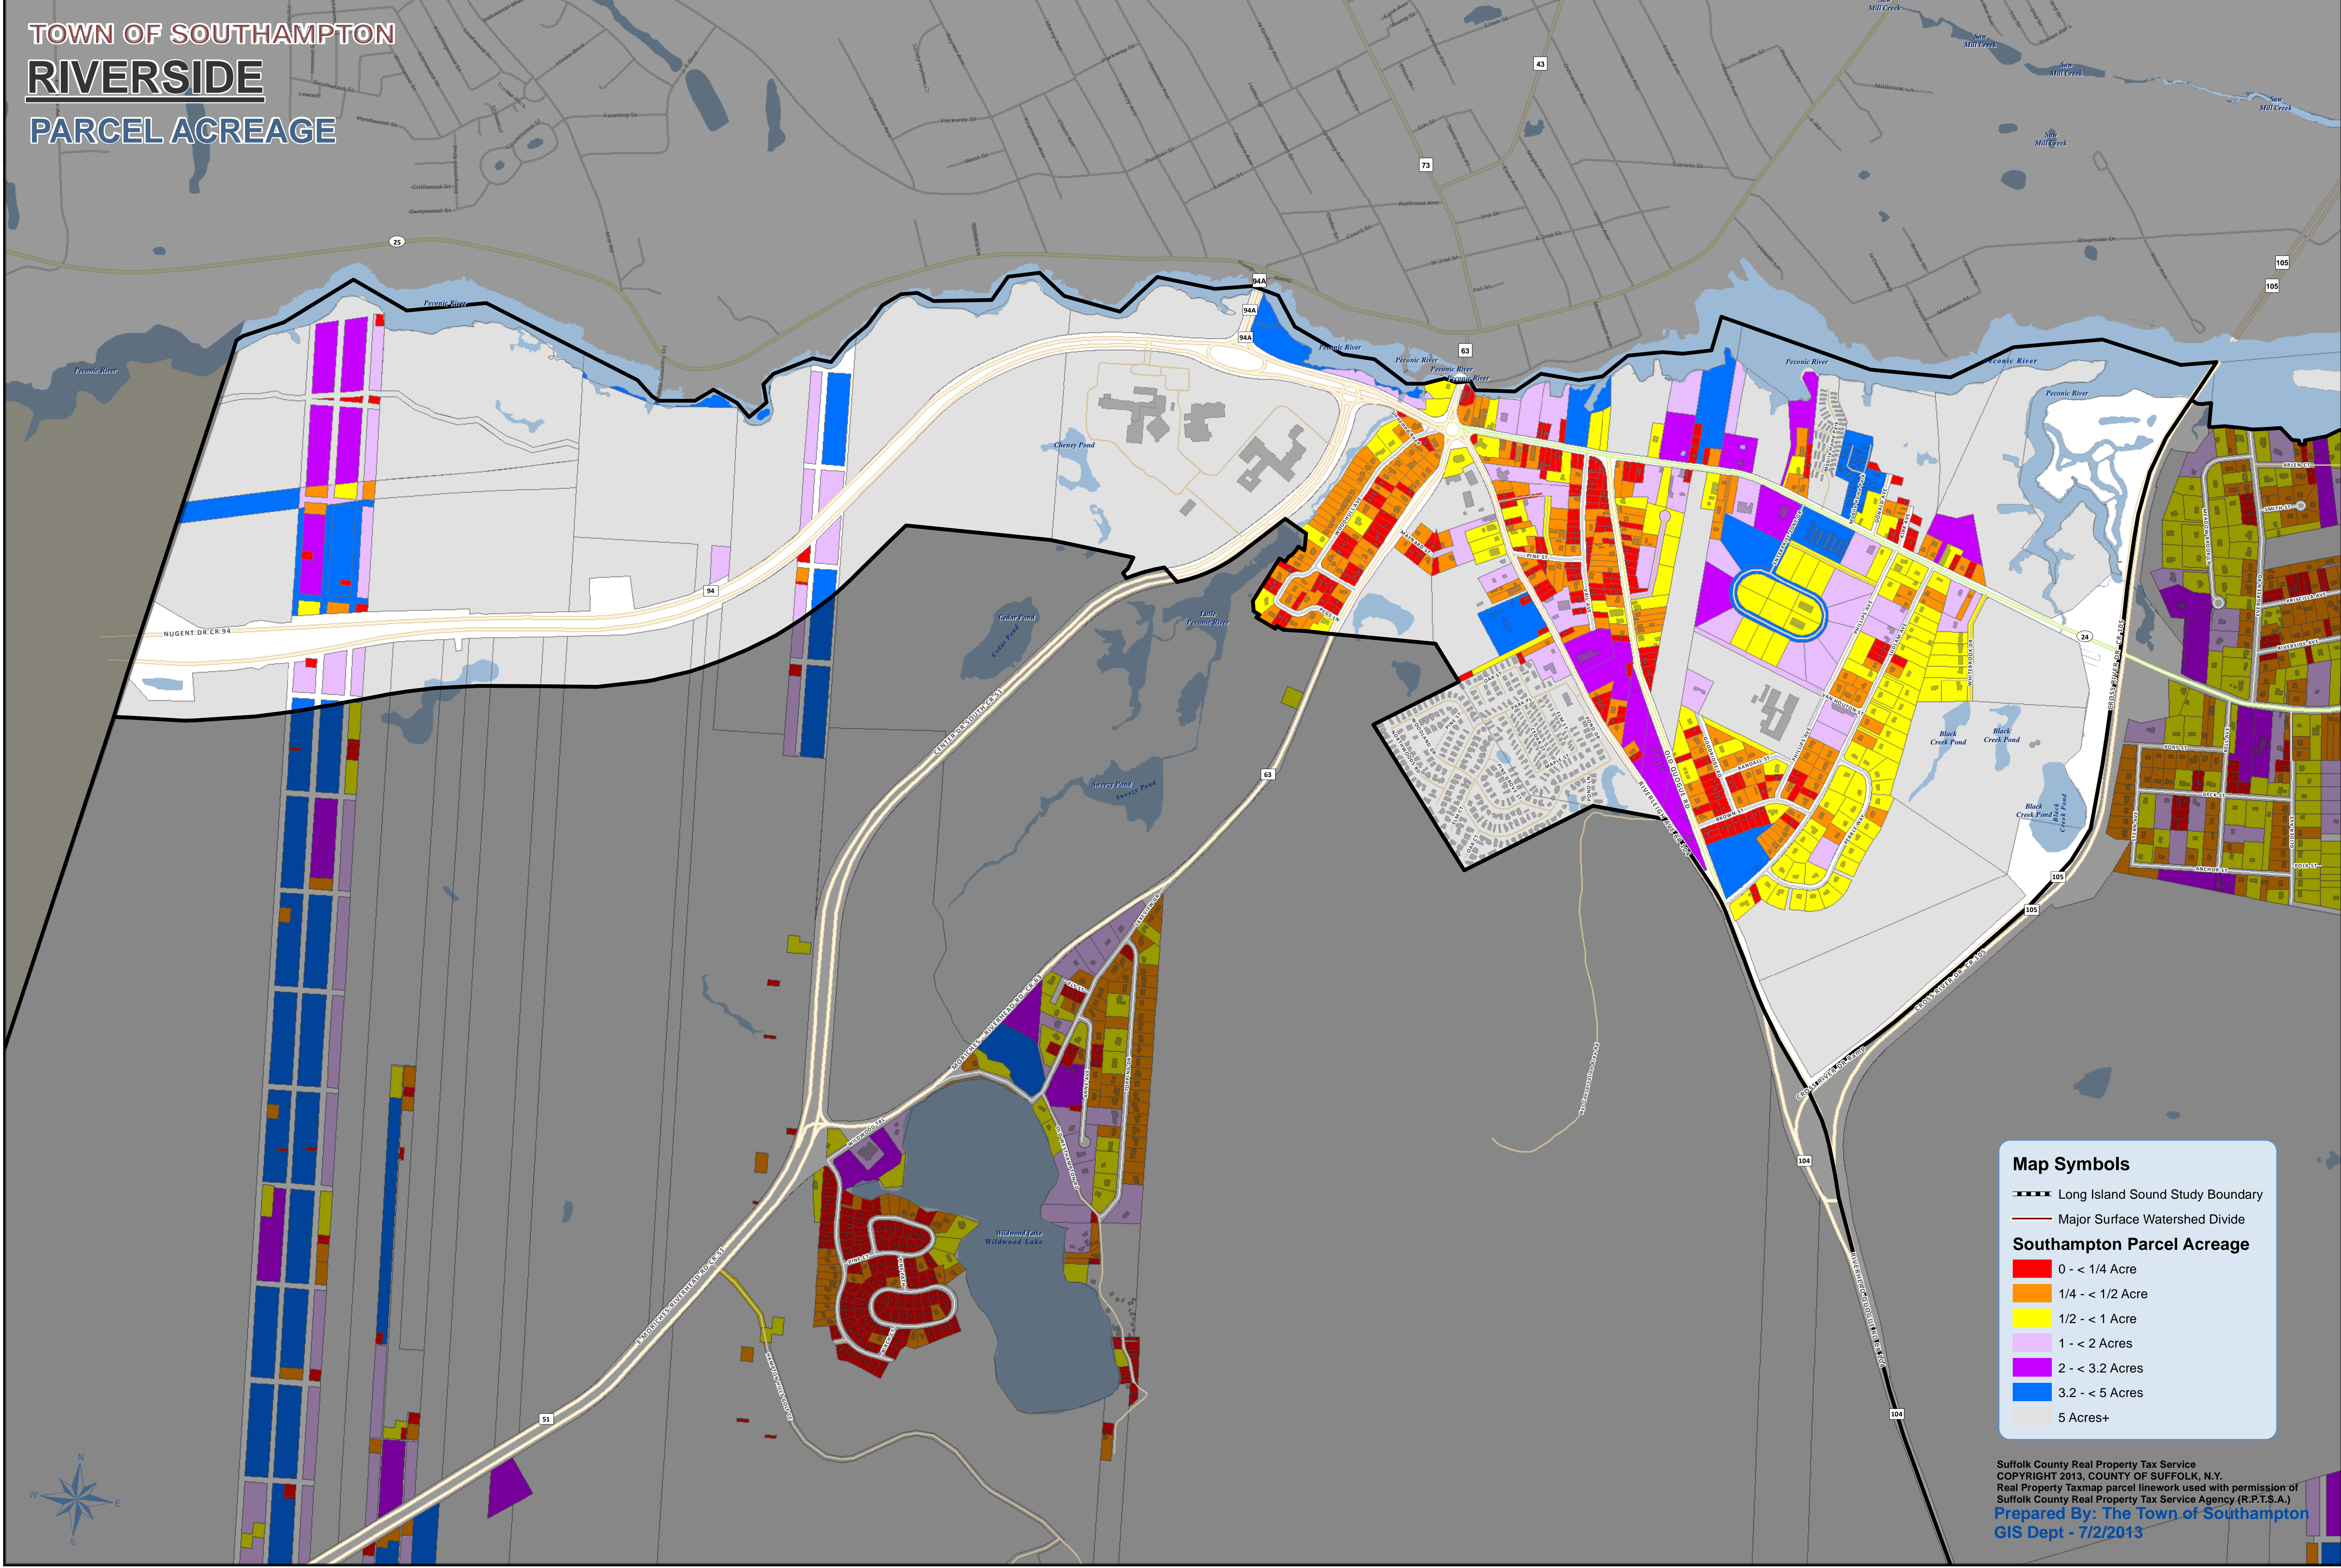

TOWN OF SOUTHAMPTON
RIVERSIDE
PARCEL ACREAGE

Map Symbols

- Long Island Sound Study Boundary
- Major Surface Watershed Divide

Southampton Parcel Acreage

- 0 - < 1/4 Acre
- 1/4 - < 1/2 Acre
- 1/2 - < 1 Acre
- 1 - < 2 Acres
- 2 - < 3.2 Acres
- 3.2 - < 5 Acres
- 5 Acres+