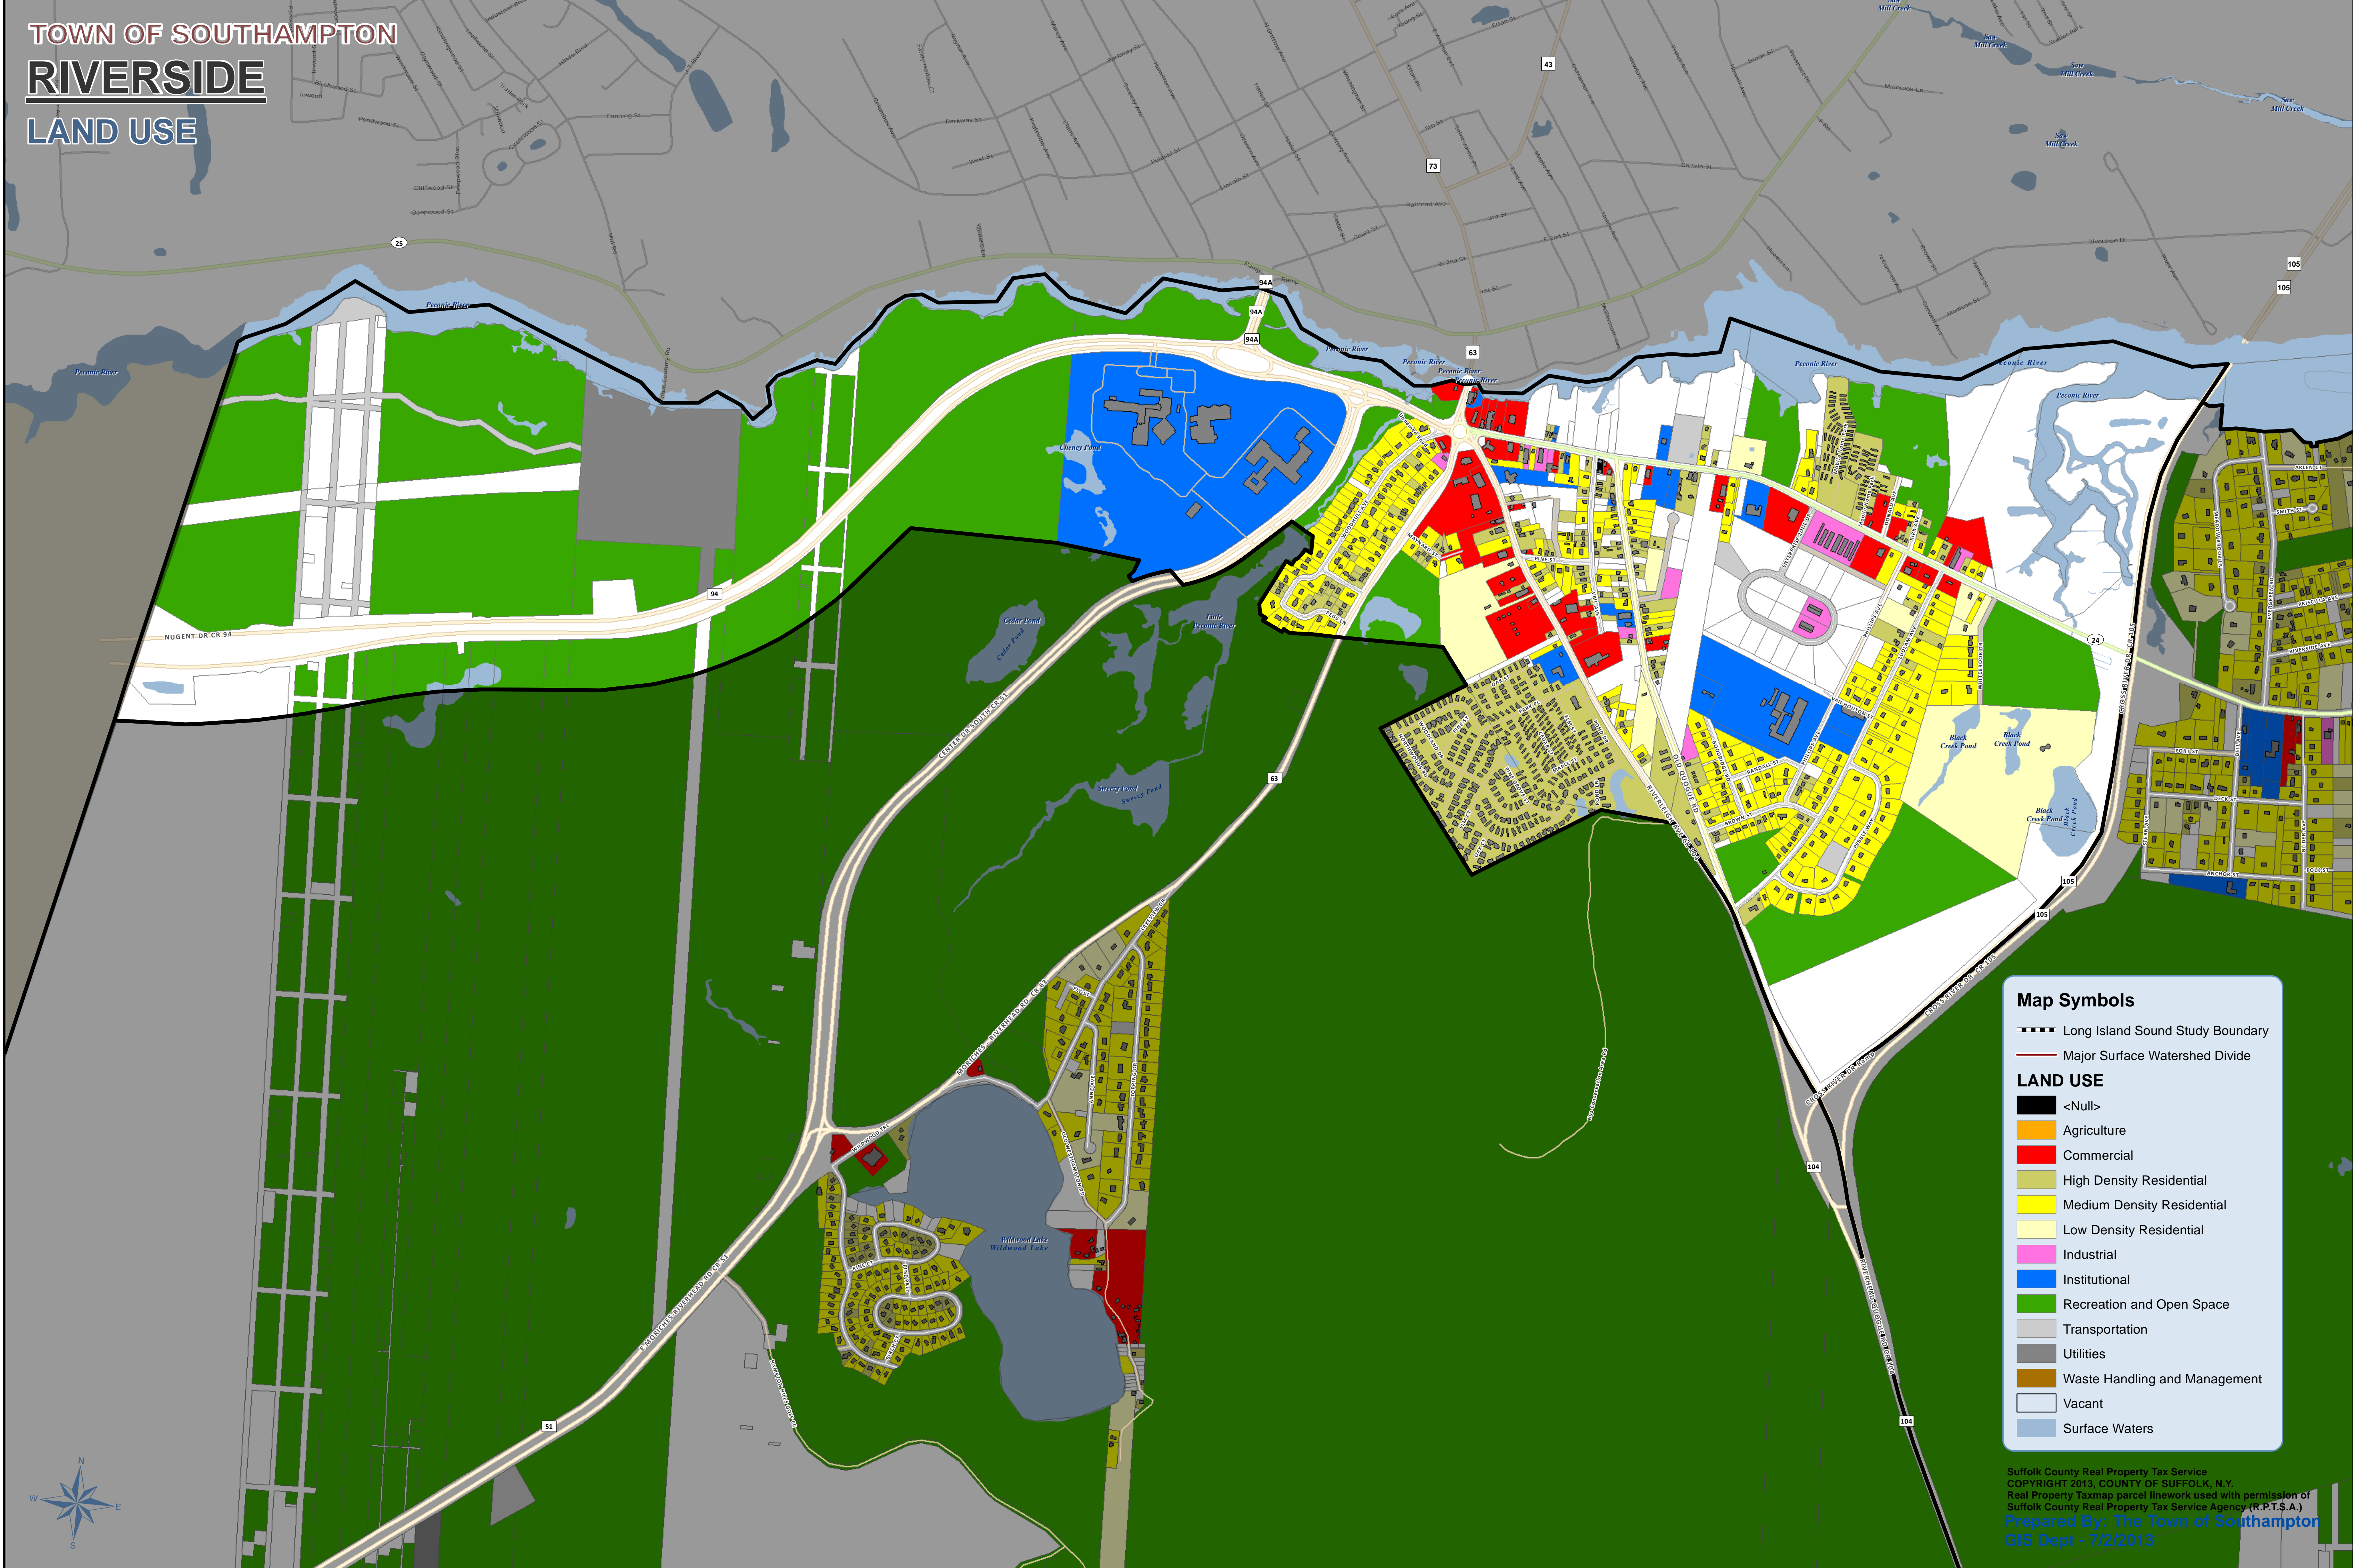

TOWN OF SOUTHAMPTON
RIVERSIDE
LAND USE

Map Symbols

- Long Island Sound Study Boundary
- Major Surface Watershed Divide

LAND USE

- <Null>
- Agriculture
- Commercial
- High Density Residential
- Medium Density Residential
- Low Density Residential
- Industrial
- Institutional
- Recreation and Open Space
- Transportation
- Utilities
- Waste Handling and Management
- Vacant
- Surface Waters