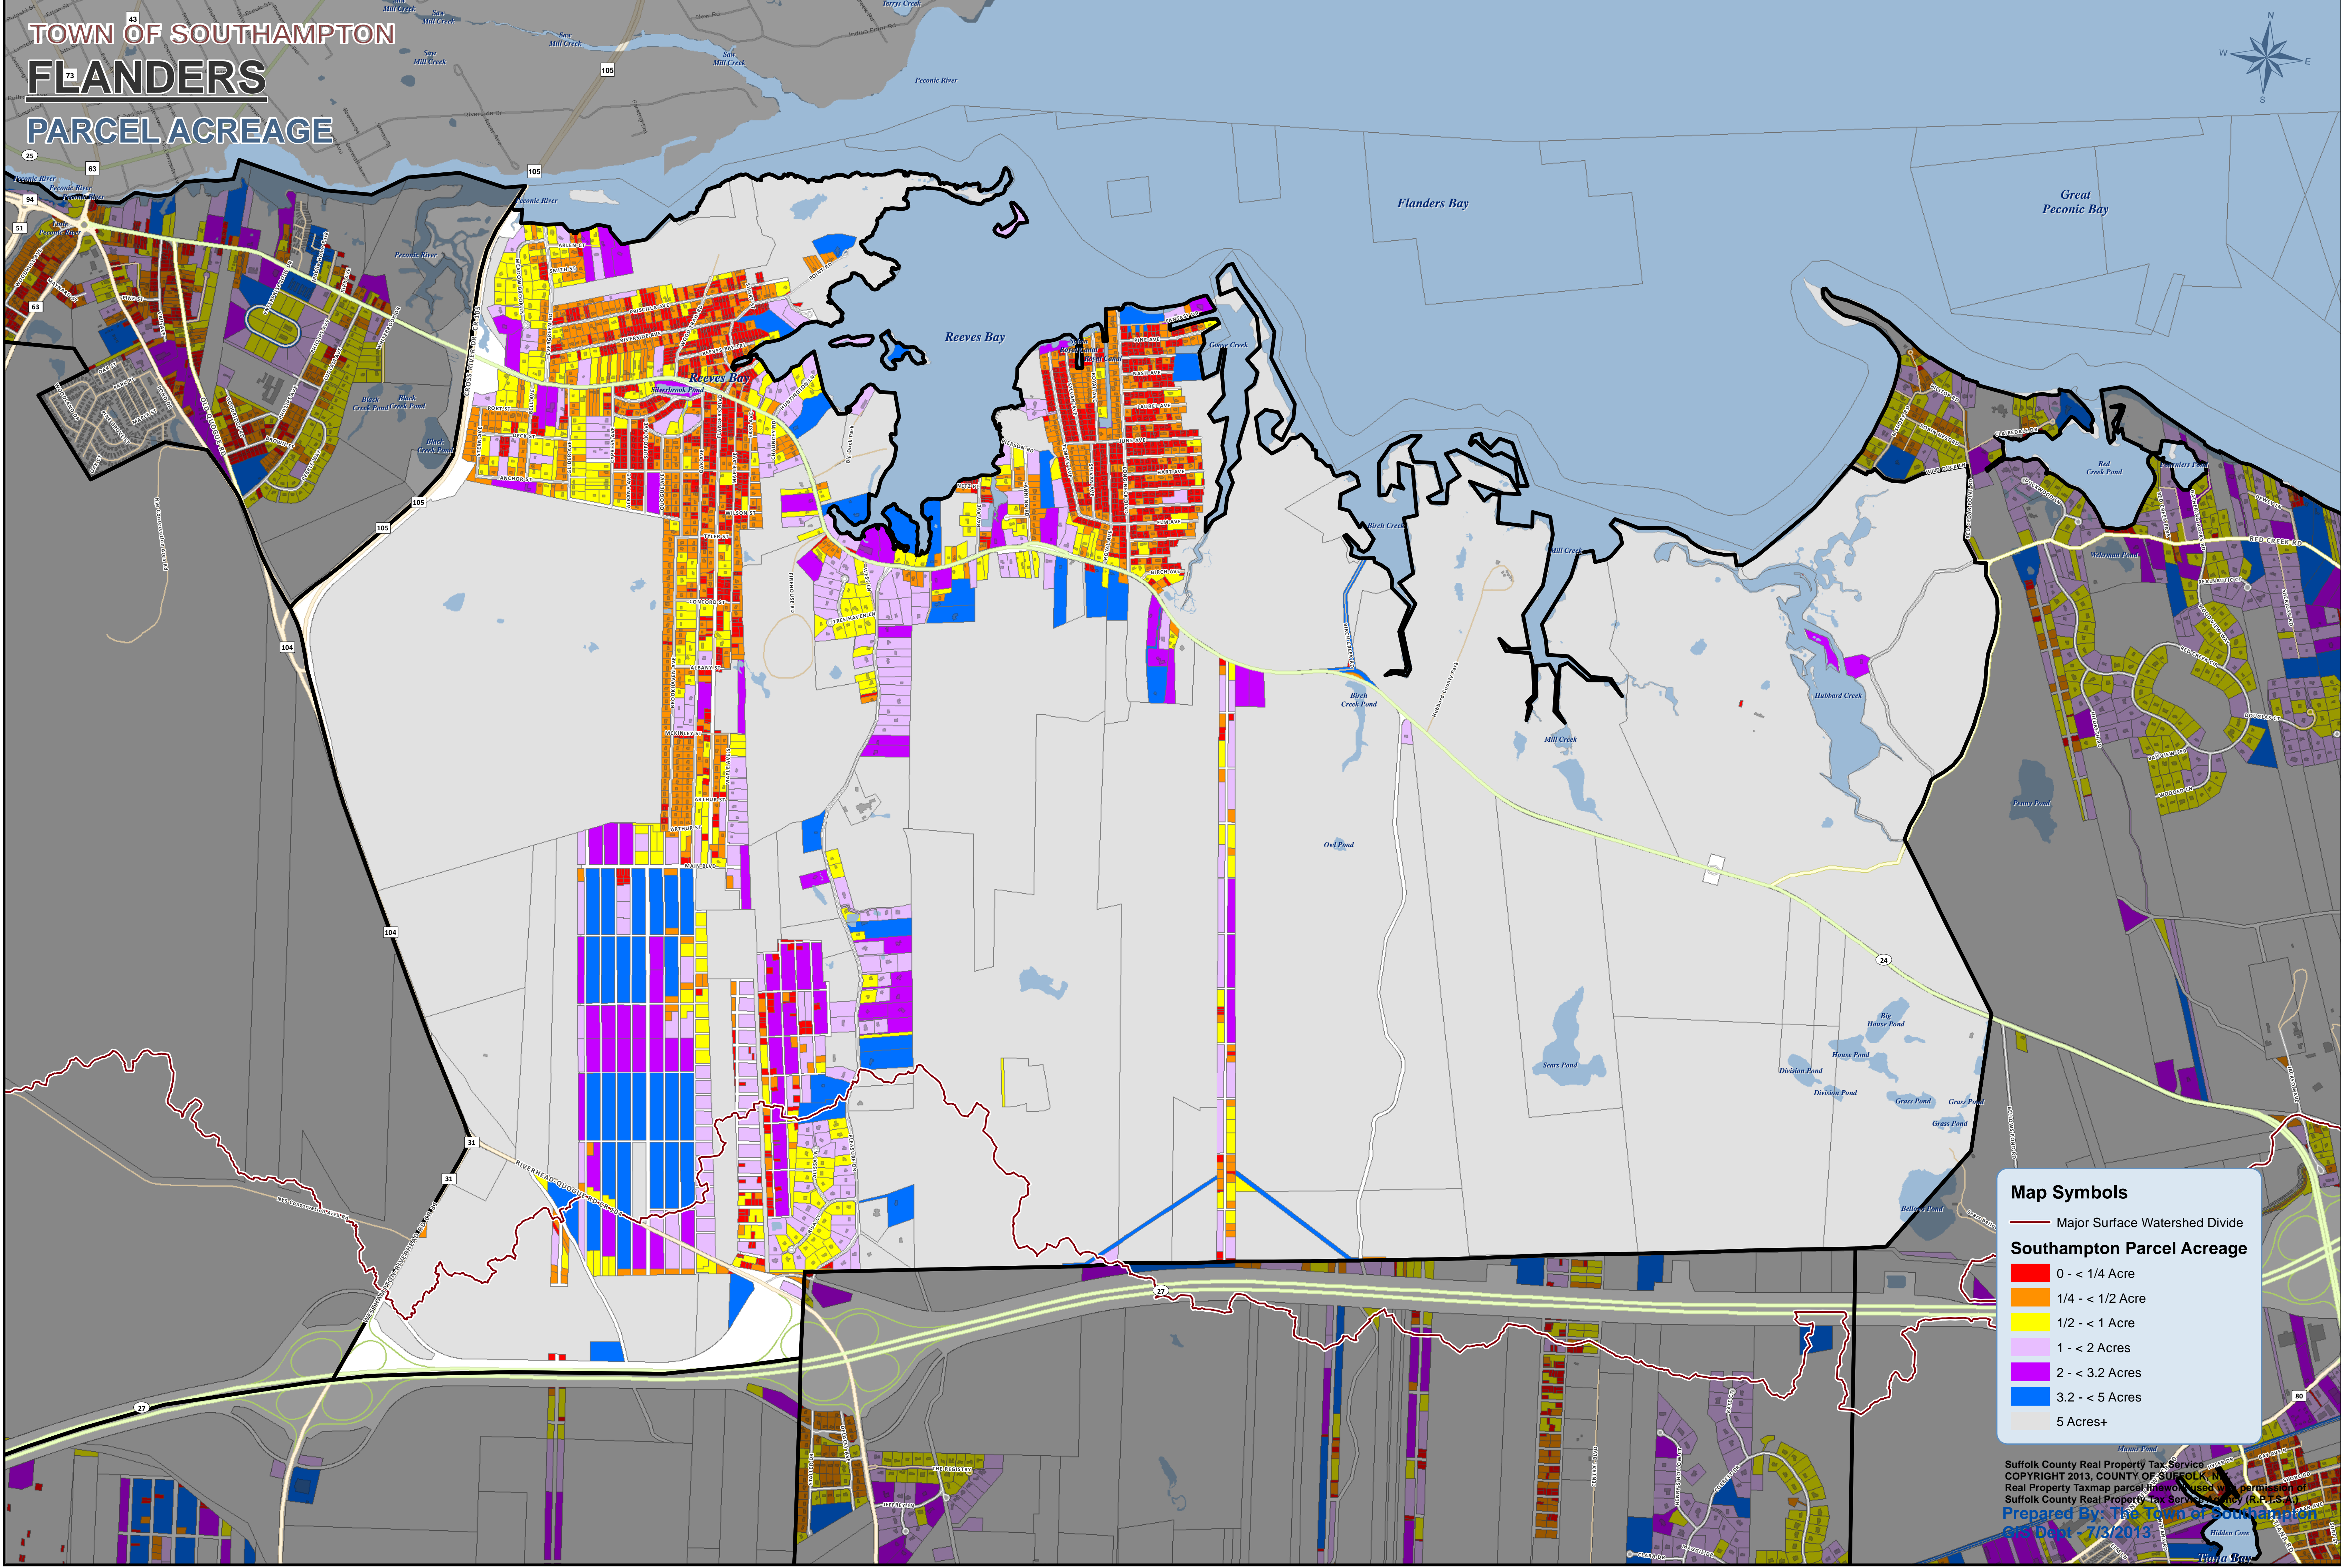

# TOWN OF SOUTHAMPTON FLANDERS PARCEL ACREAGE

**Map Symbols**

- Major Surface Watershed Divide

**Southampton Parcel Acreage**

- 0 - < 1/4 Acre
- 1/4 - < 1/2 Acre
- 1/2 - < 1 Acre
- 1 - < 2 Acres
- 2 - < 3.2 Acres
- 3.2 - < 5 Acres
- 5 Acres+

Suffolk County Real Property Tax Service  
COPYRIGHT 2013, COUNTY OF SUFFOLK, VA  
Real Property Taxmap parcel information was prepared by  
Suffolk County Real Property Tax Service (R.P.T.S.)  
Prepared By: The Town of Southampton  
on Date: 7/3/2013