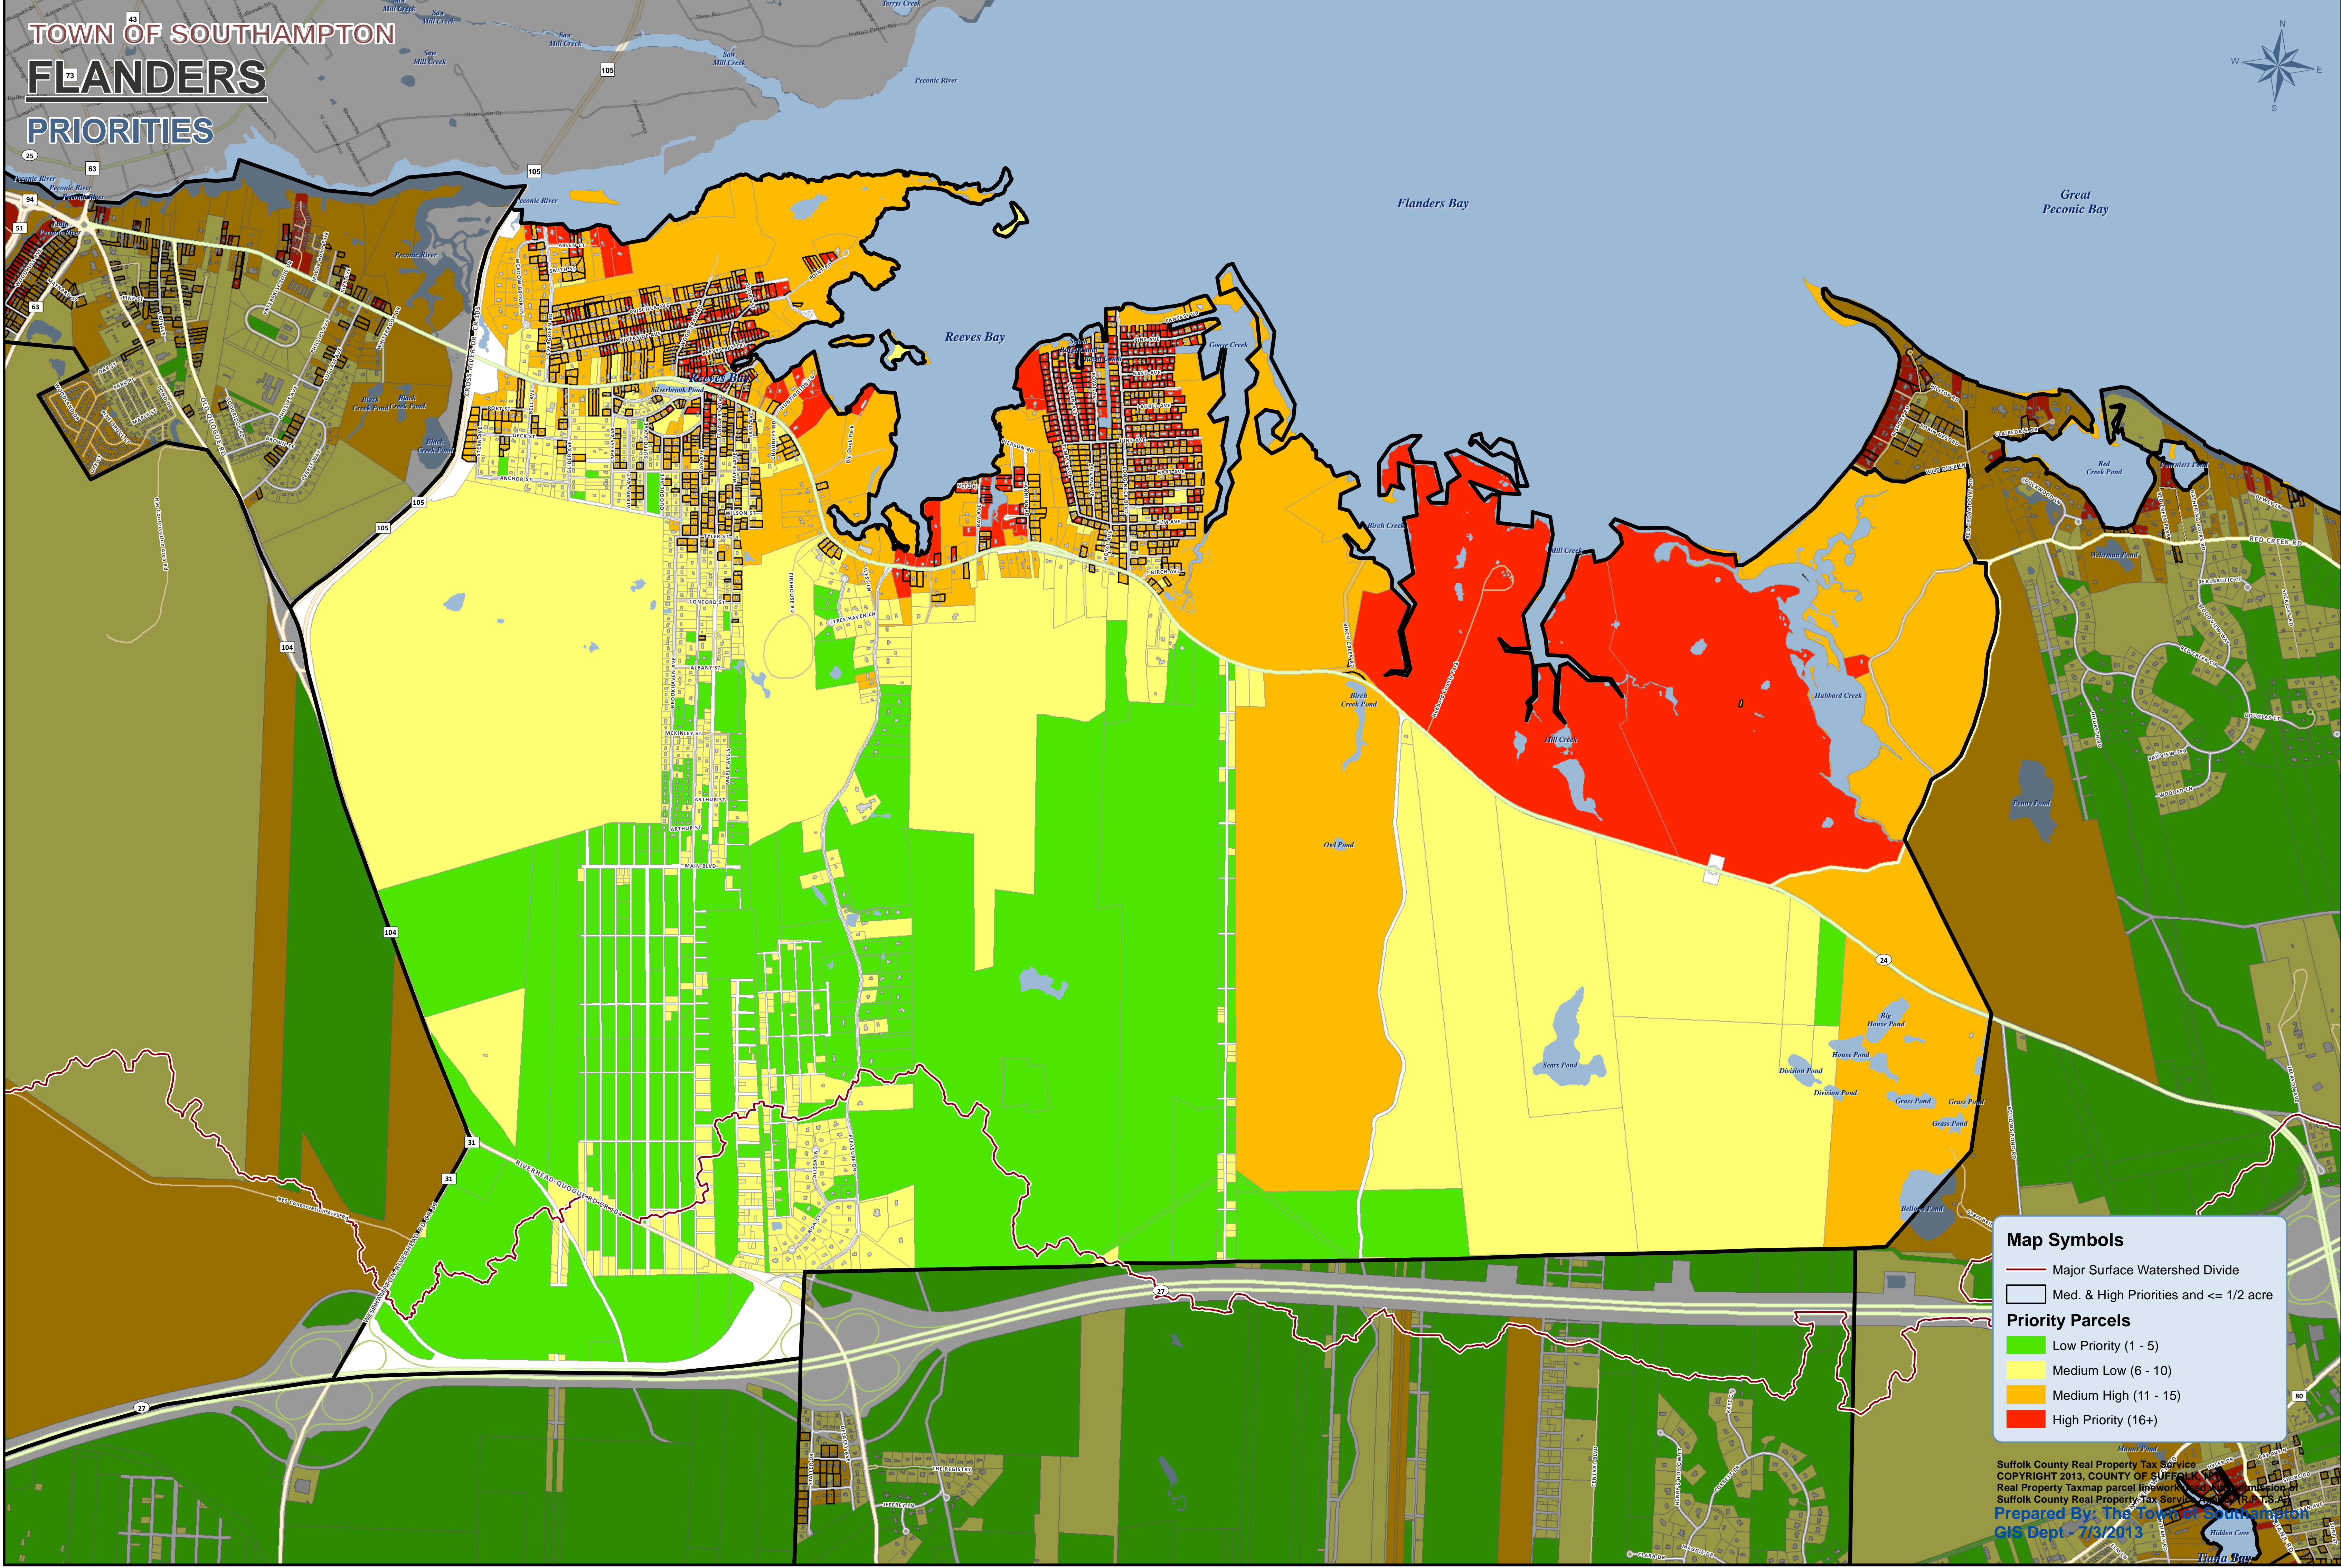

43  
TOWN OF SOUTHAMPTON  
73  
FLANDERS  
PRIORITIES

**Map Symbols**

- Major Surface Watershed Divide
- Med. & High Priorities and <= 1/2 acre

**Priority Parcels**

- Low Priority (1 - 5)
- Medium Low (6 - 10)
- Medium High (11 - 15)
- High Priority (16+)

Suffolk County Real Property Tax Service  
 COPYRIGHT 2013, COUNTY OF SUFFOLK  
 Real Property Taxmap parcel line work  
 Suffolk County Real Property Tax Service  
 Prepared By: The Town of Southampton  
 GIS Dept - 7/3/2013