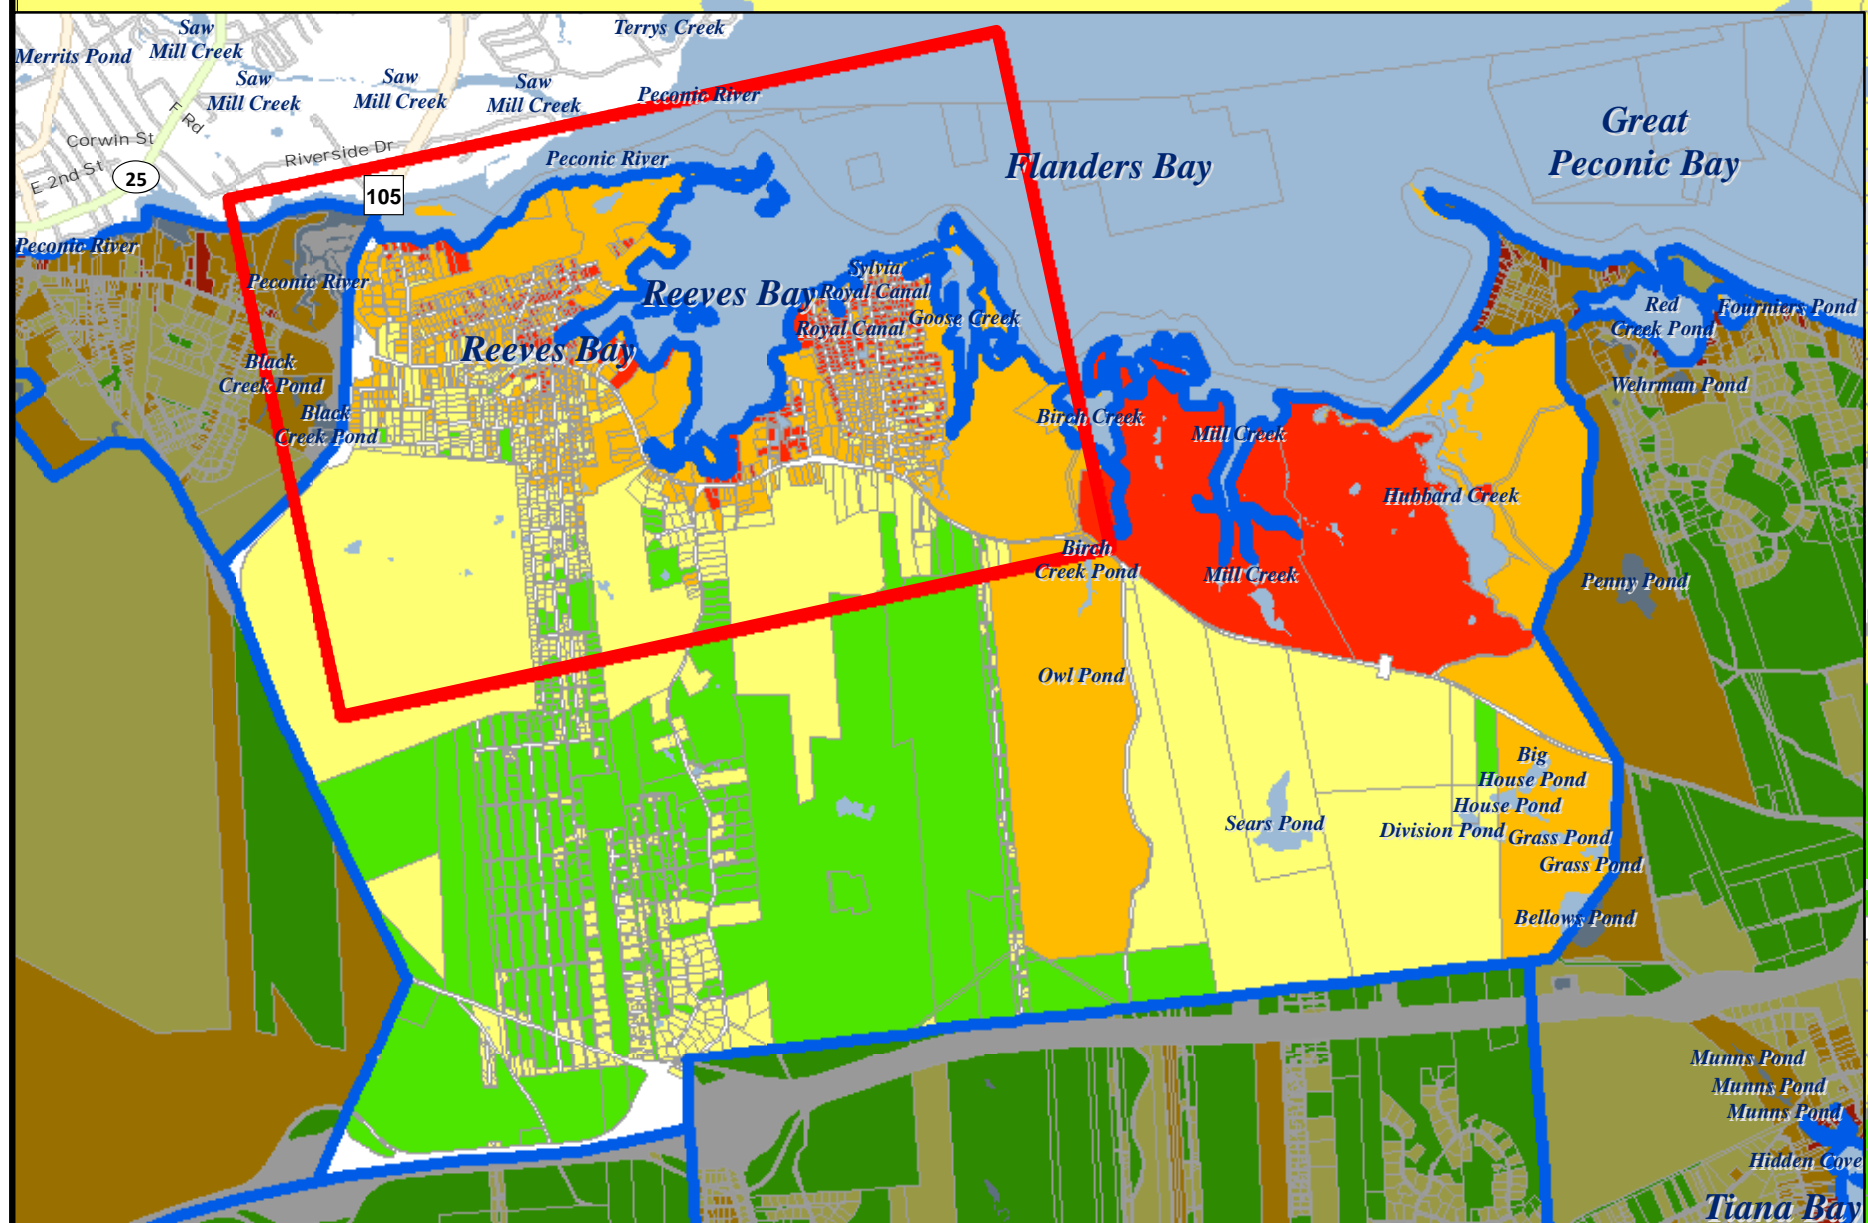

TOWN OF SOUTHAMPTON
FLANDERS
 PRIORITIES

Map Symbols

Med. High & High Priorities <= 1/2 acre (243 Parcels)

Priority Parcels

TOTAL POINTS

- Low Priority (1 - 5)
- Medium Low (6 - 10)
- Medium High (11 - 15)
- High Priority (16+)