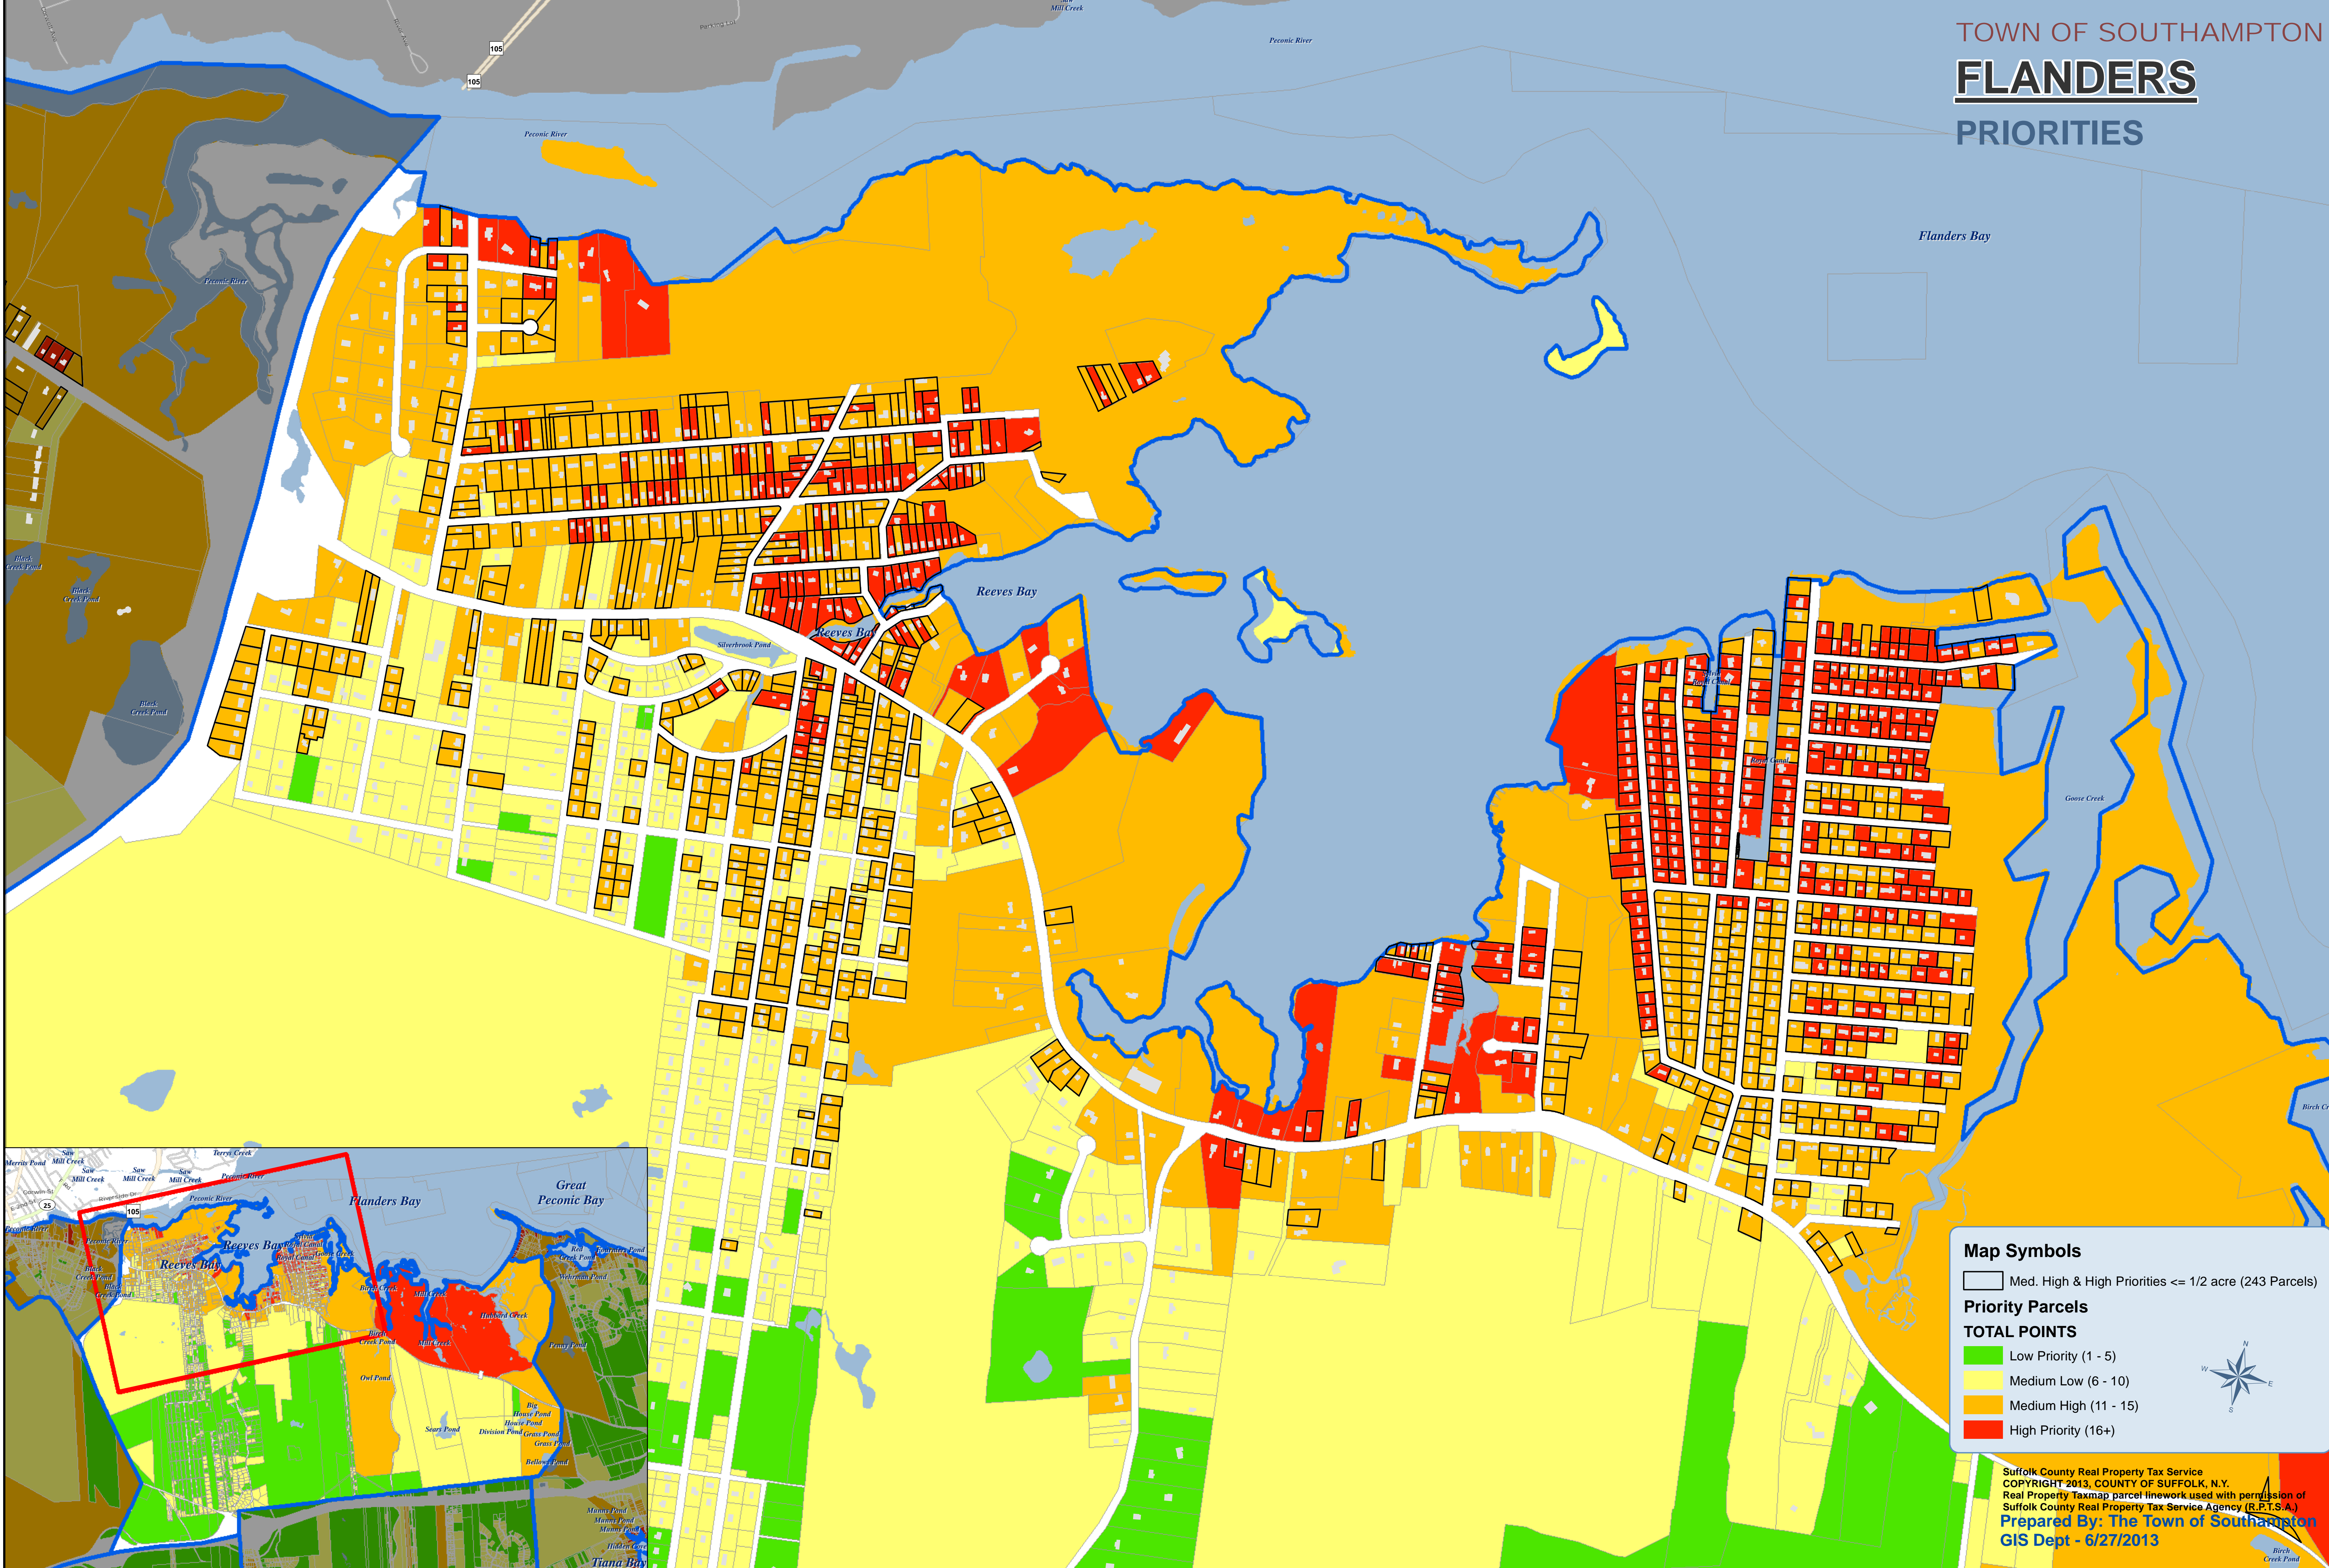

TOWN OF SOUTHAMPTON
FLANDERS
 PRIORITIES

Map Symbols

Med. High & High Priorities <= 1/2 acre (243 Parcels)

Priority Parcels

TOTAL POINTS

- Low Priority (1 - 5)
- Medium Low (6 - 10)
- Medium High (11 - 15)
- High Priority (16+)