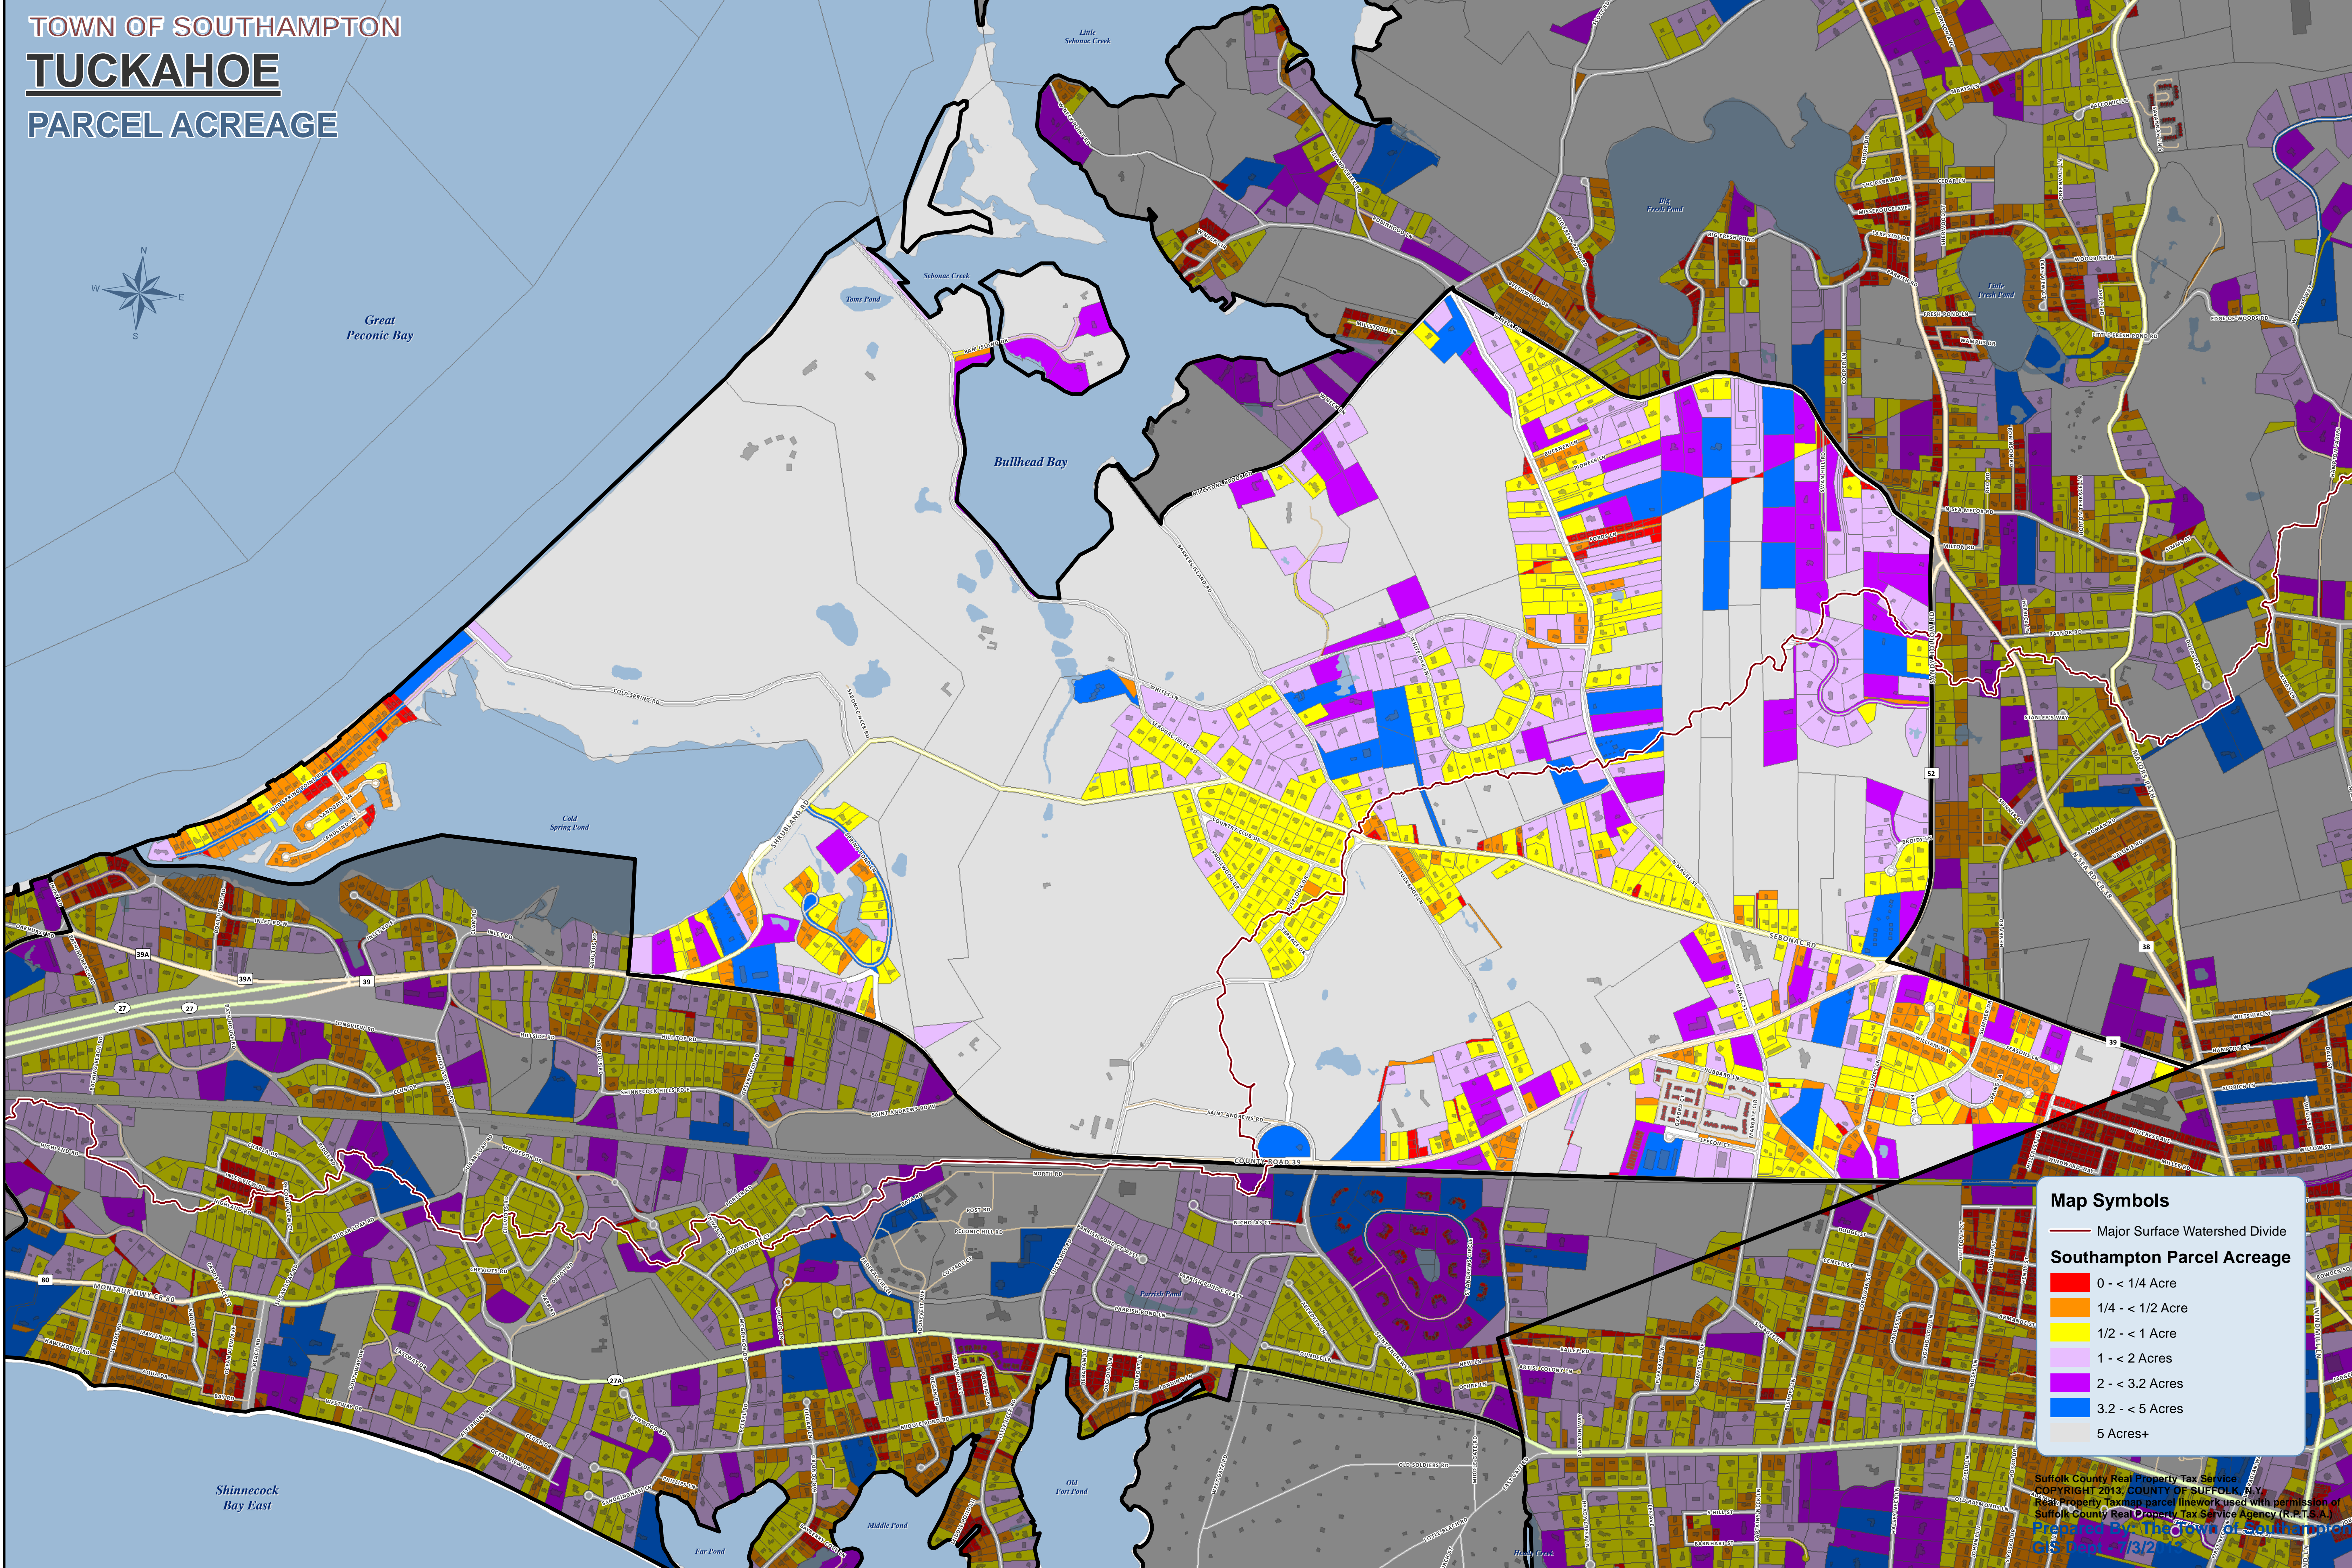

TOWN OF SOUTHAMPTON
TUCKAHOE
PARCEL ACREAGE

Map Symbols

- Major Surface Watershed Divide

Southampton Parcel Acreage

- 0 - < 1/4 Acre
- 1/4 - < 1/2 Acre
- 1/2 - < 1 Acre
- 1 - < 2 Acres
- 2 - < 3.2 Acres
- 3.2 - < 5 Acres
- 5 Acres+