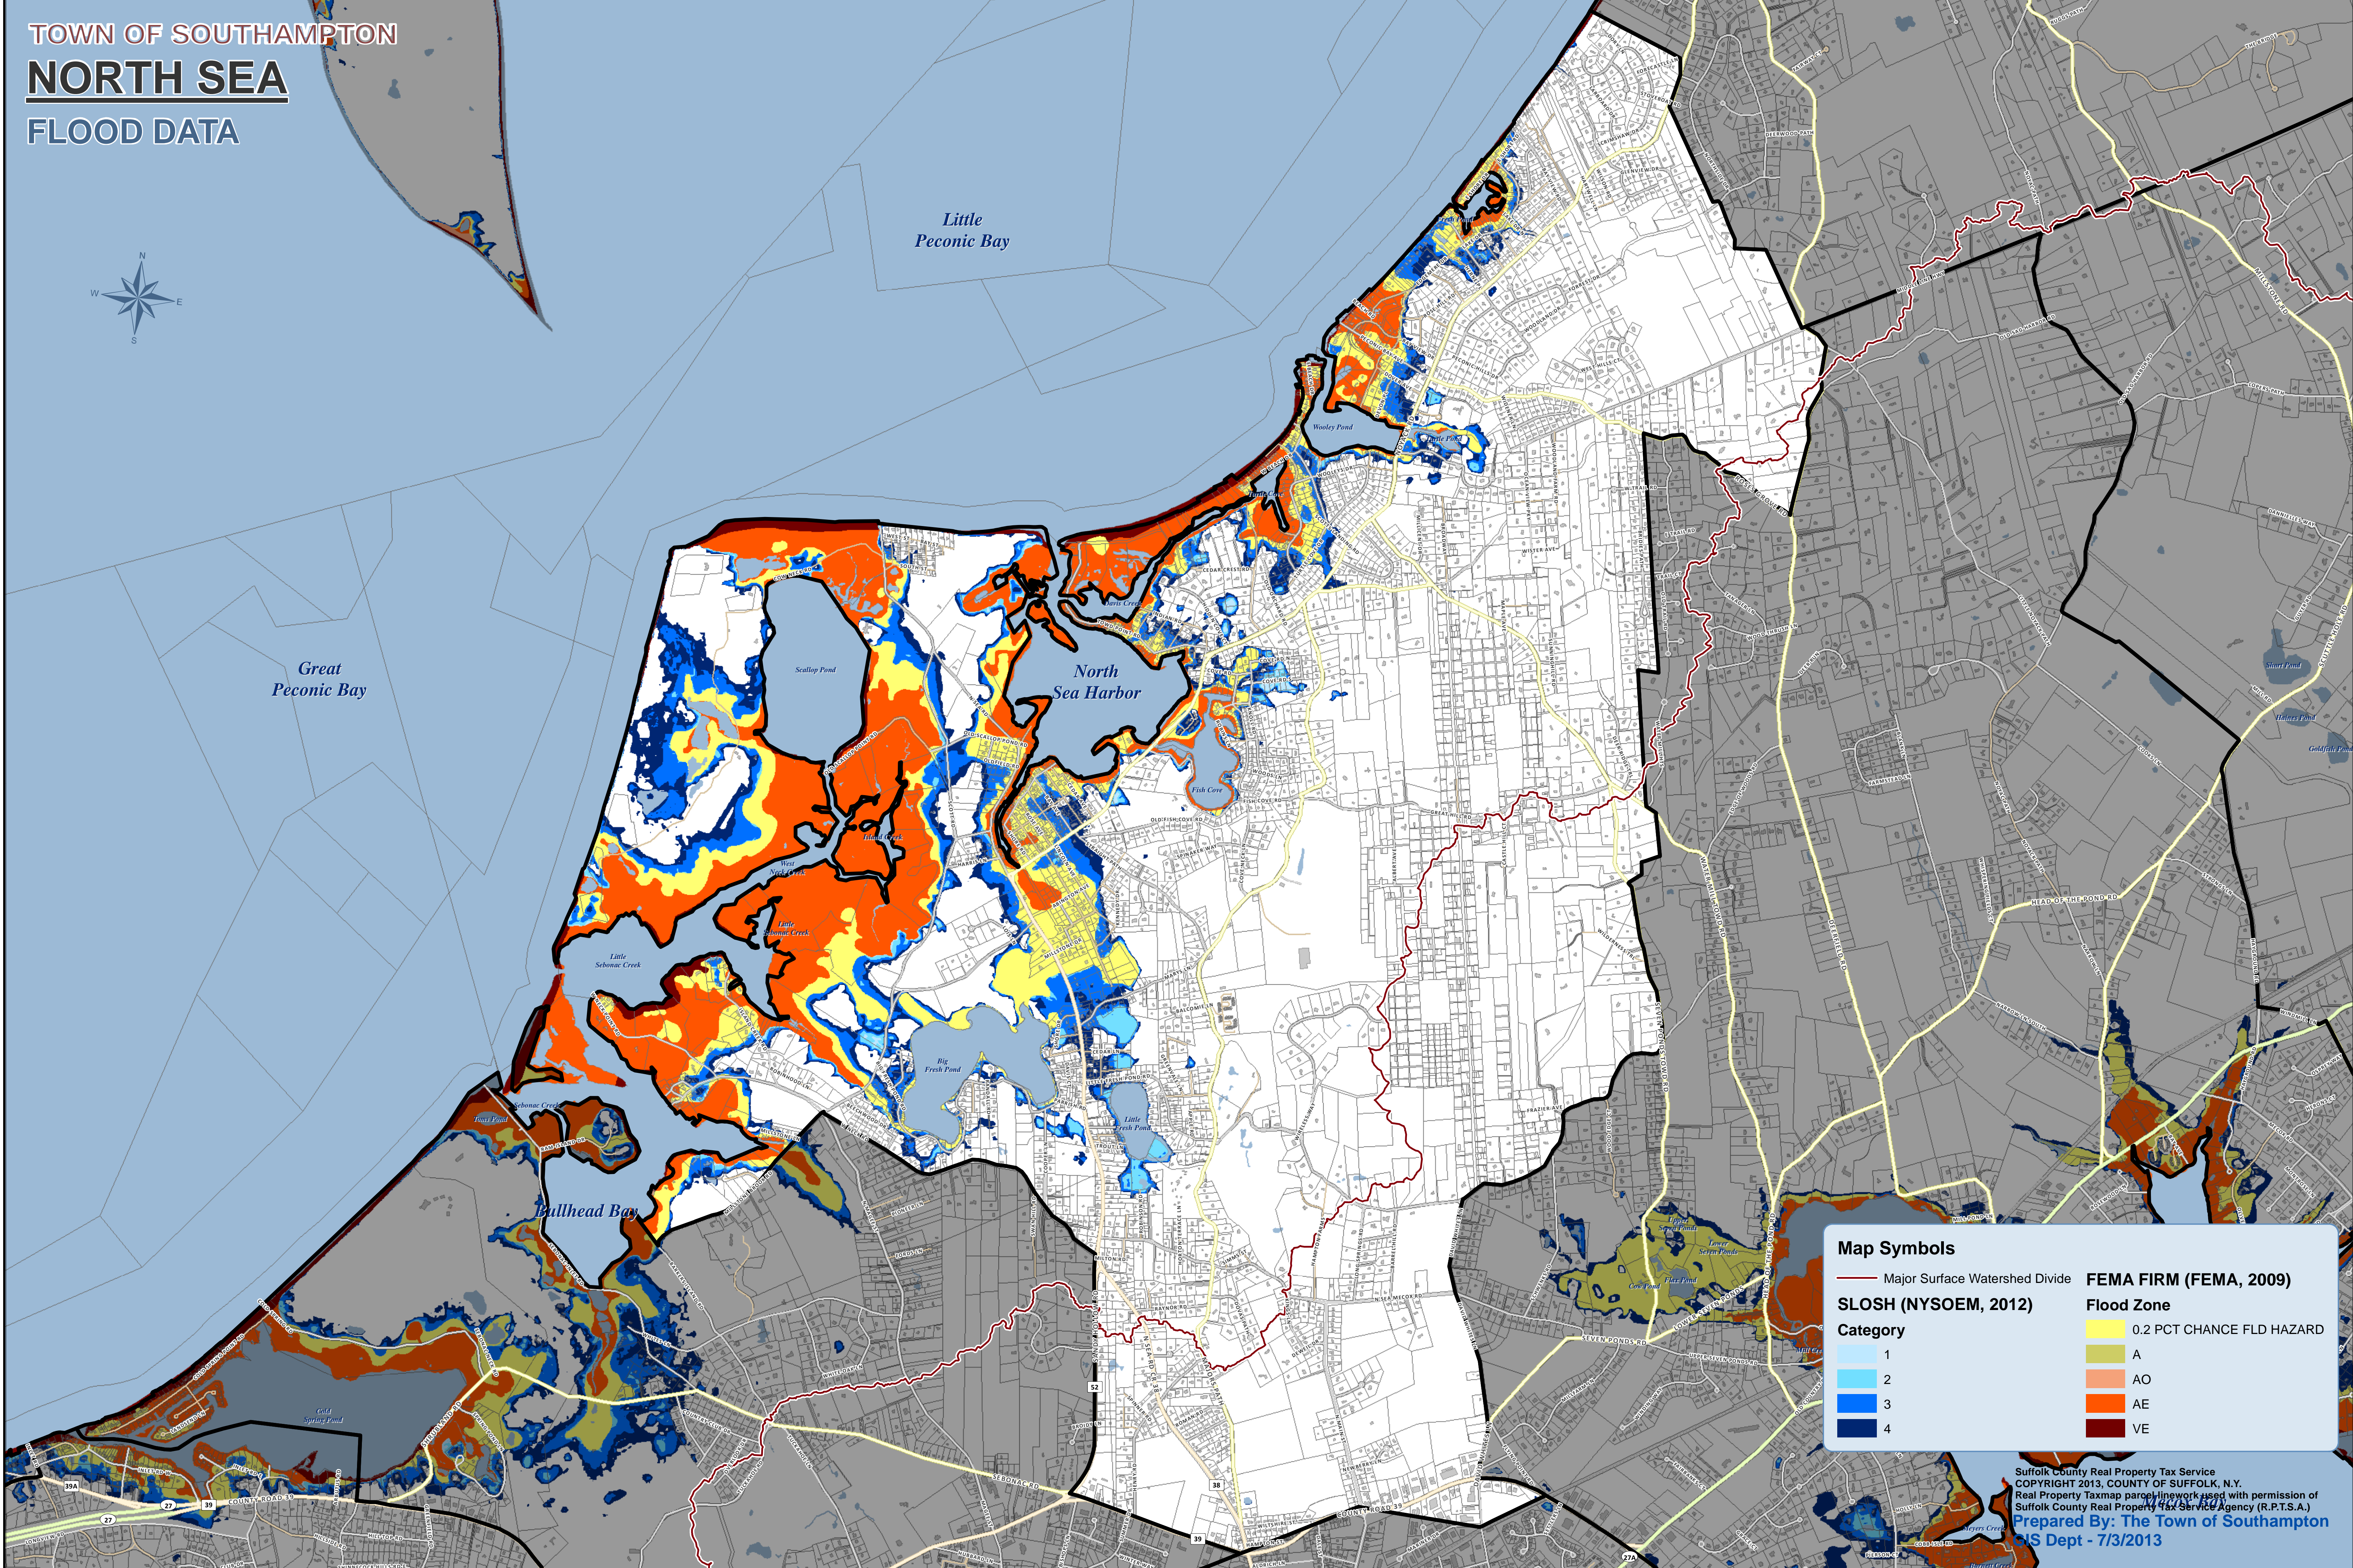

TOWN OF SOUTHAMPTON
NORTH SEA
 FLOOD DATA

Map Symbols

— Major Surface Watershed Divide

SLOSH (NYSOEM, 2012)

Category

- 1
- 2
- 3
- 4

FEMA FIRM (FEMA, 2009)

Flood Zone