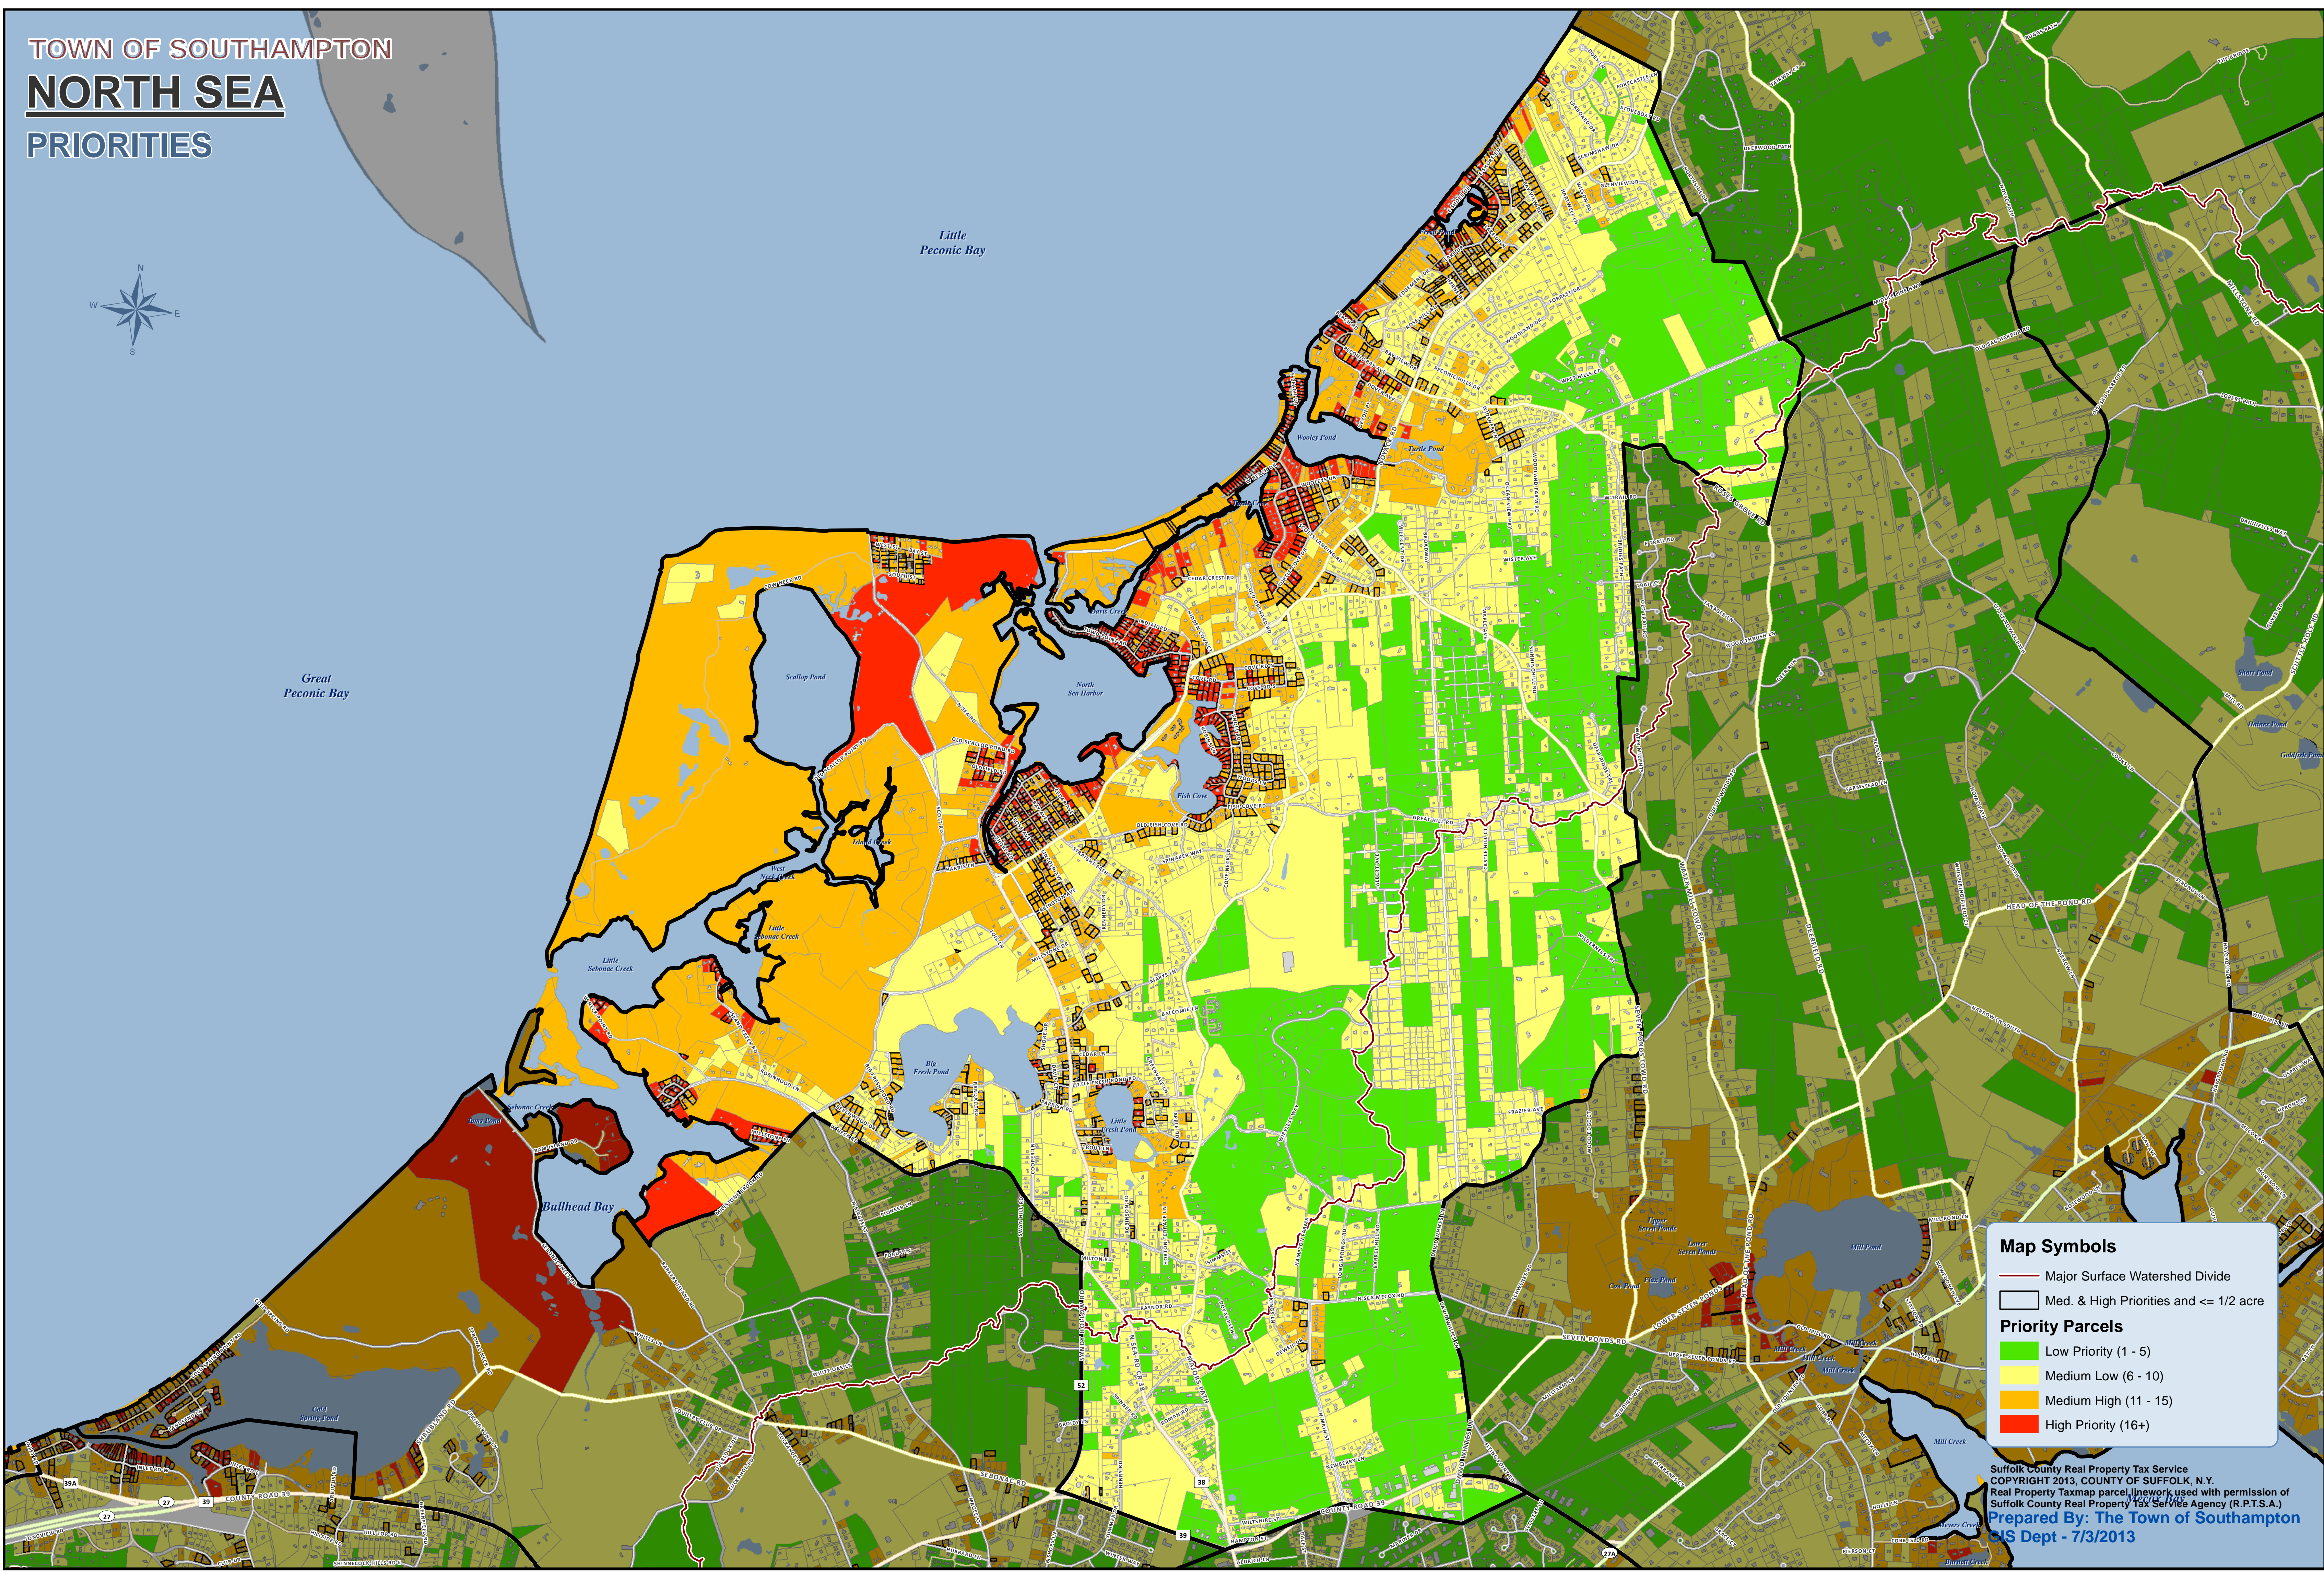

TOWN OF SOUTHAMPTON
NORTH SEA
 PRIORITIES

Map Symbols

- Major Surface Watershed Divide
- Med. & High Priorities and <= 1/2 acre

Priority Parcels

- Low Priority (1 - 5)
- Medium Low (6 - 10)
- Medium High (11 - 15)
- High Priority (16+)

Suffolk County Real Property Tax Service
 COPYRIGHT 2013, COUNTY OF SUFFOLK, N.Y.
 Real Property Taxmap parcel linework used with permission of
 Suffolk County Real Property Tax Service Agency (R.P.T.S.A.)
Prepared By: The Town of Southampton
 GIS Dept - 7/3/2013