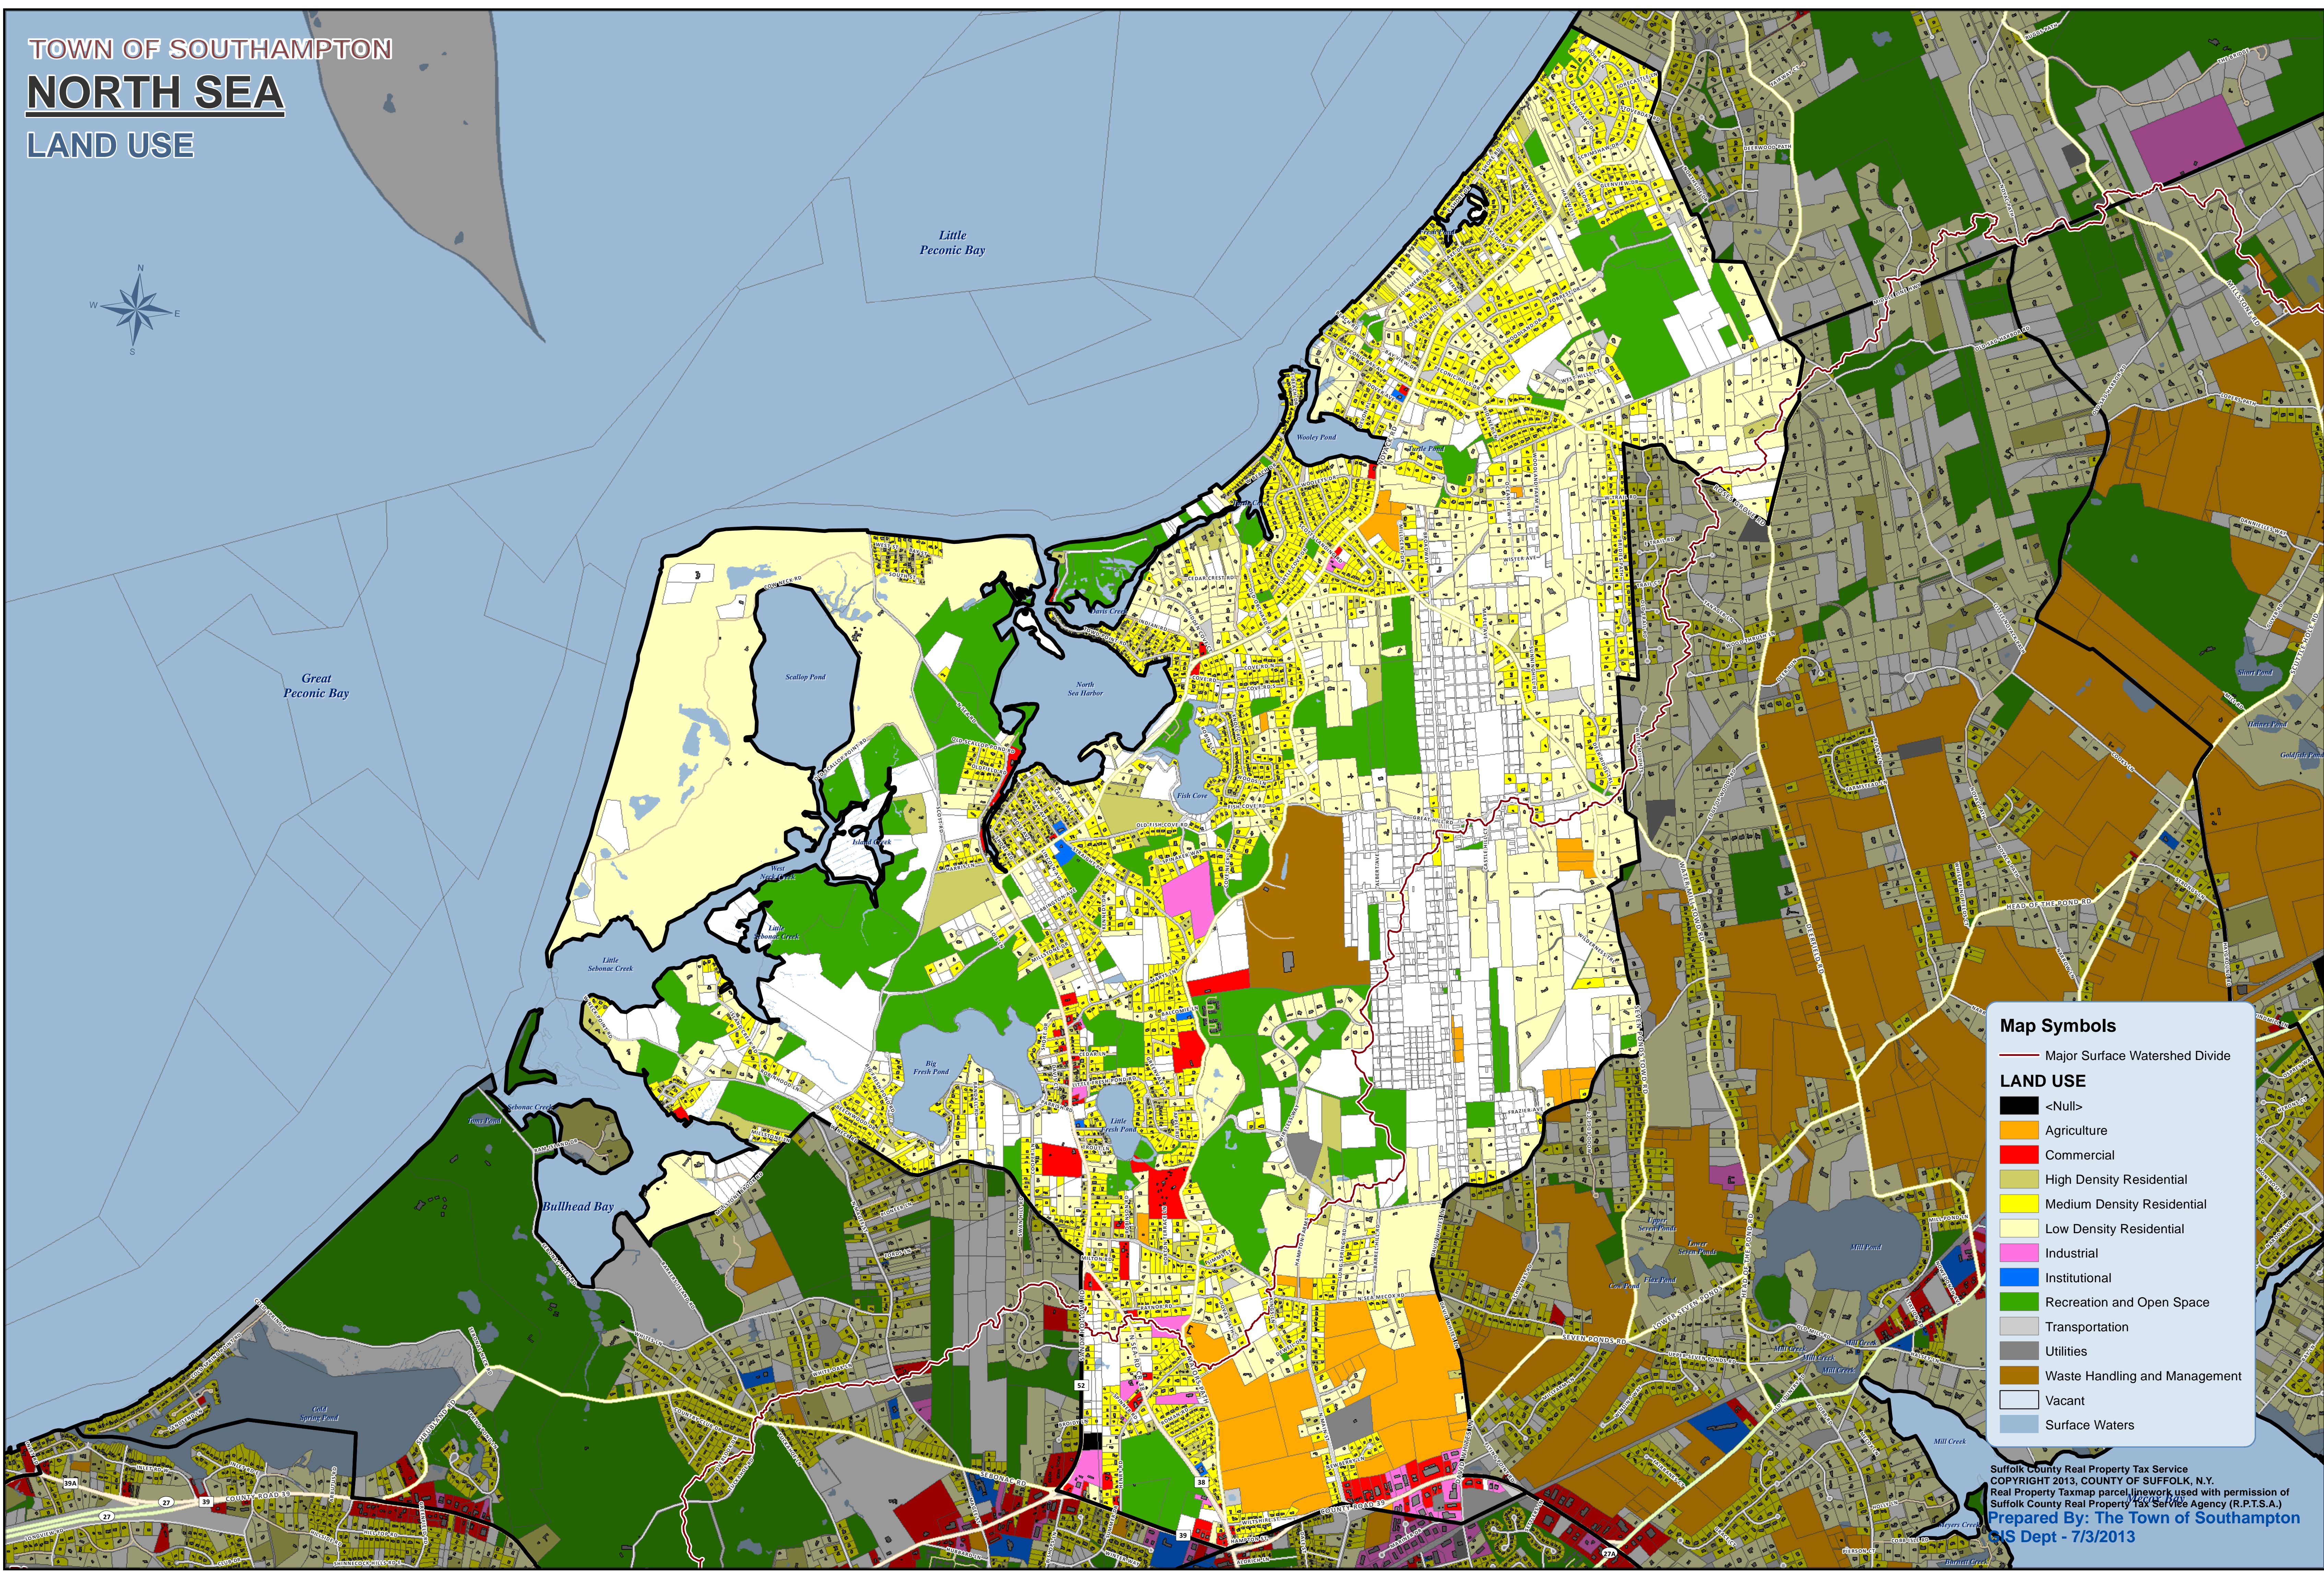

TOWN OF SOUTHAMPTON
NORTH SEA
 LAND USE

Map Symbols

- Major Surface Watershed Divide

LAND USE

- <Null>
- Agriculture
- Commercial
- High Density Residential
- Medium Density Residential
- Low Density Residential
- Industrial
- Institutional
- Recreation and Open Space
- Transportation
- Utilities
- Waste Handling and Management
- Vacant
- Surface Waters