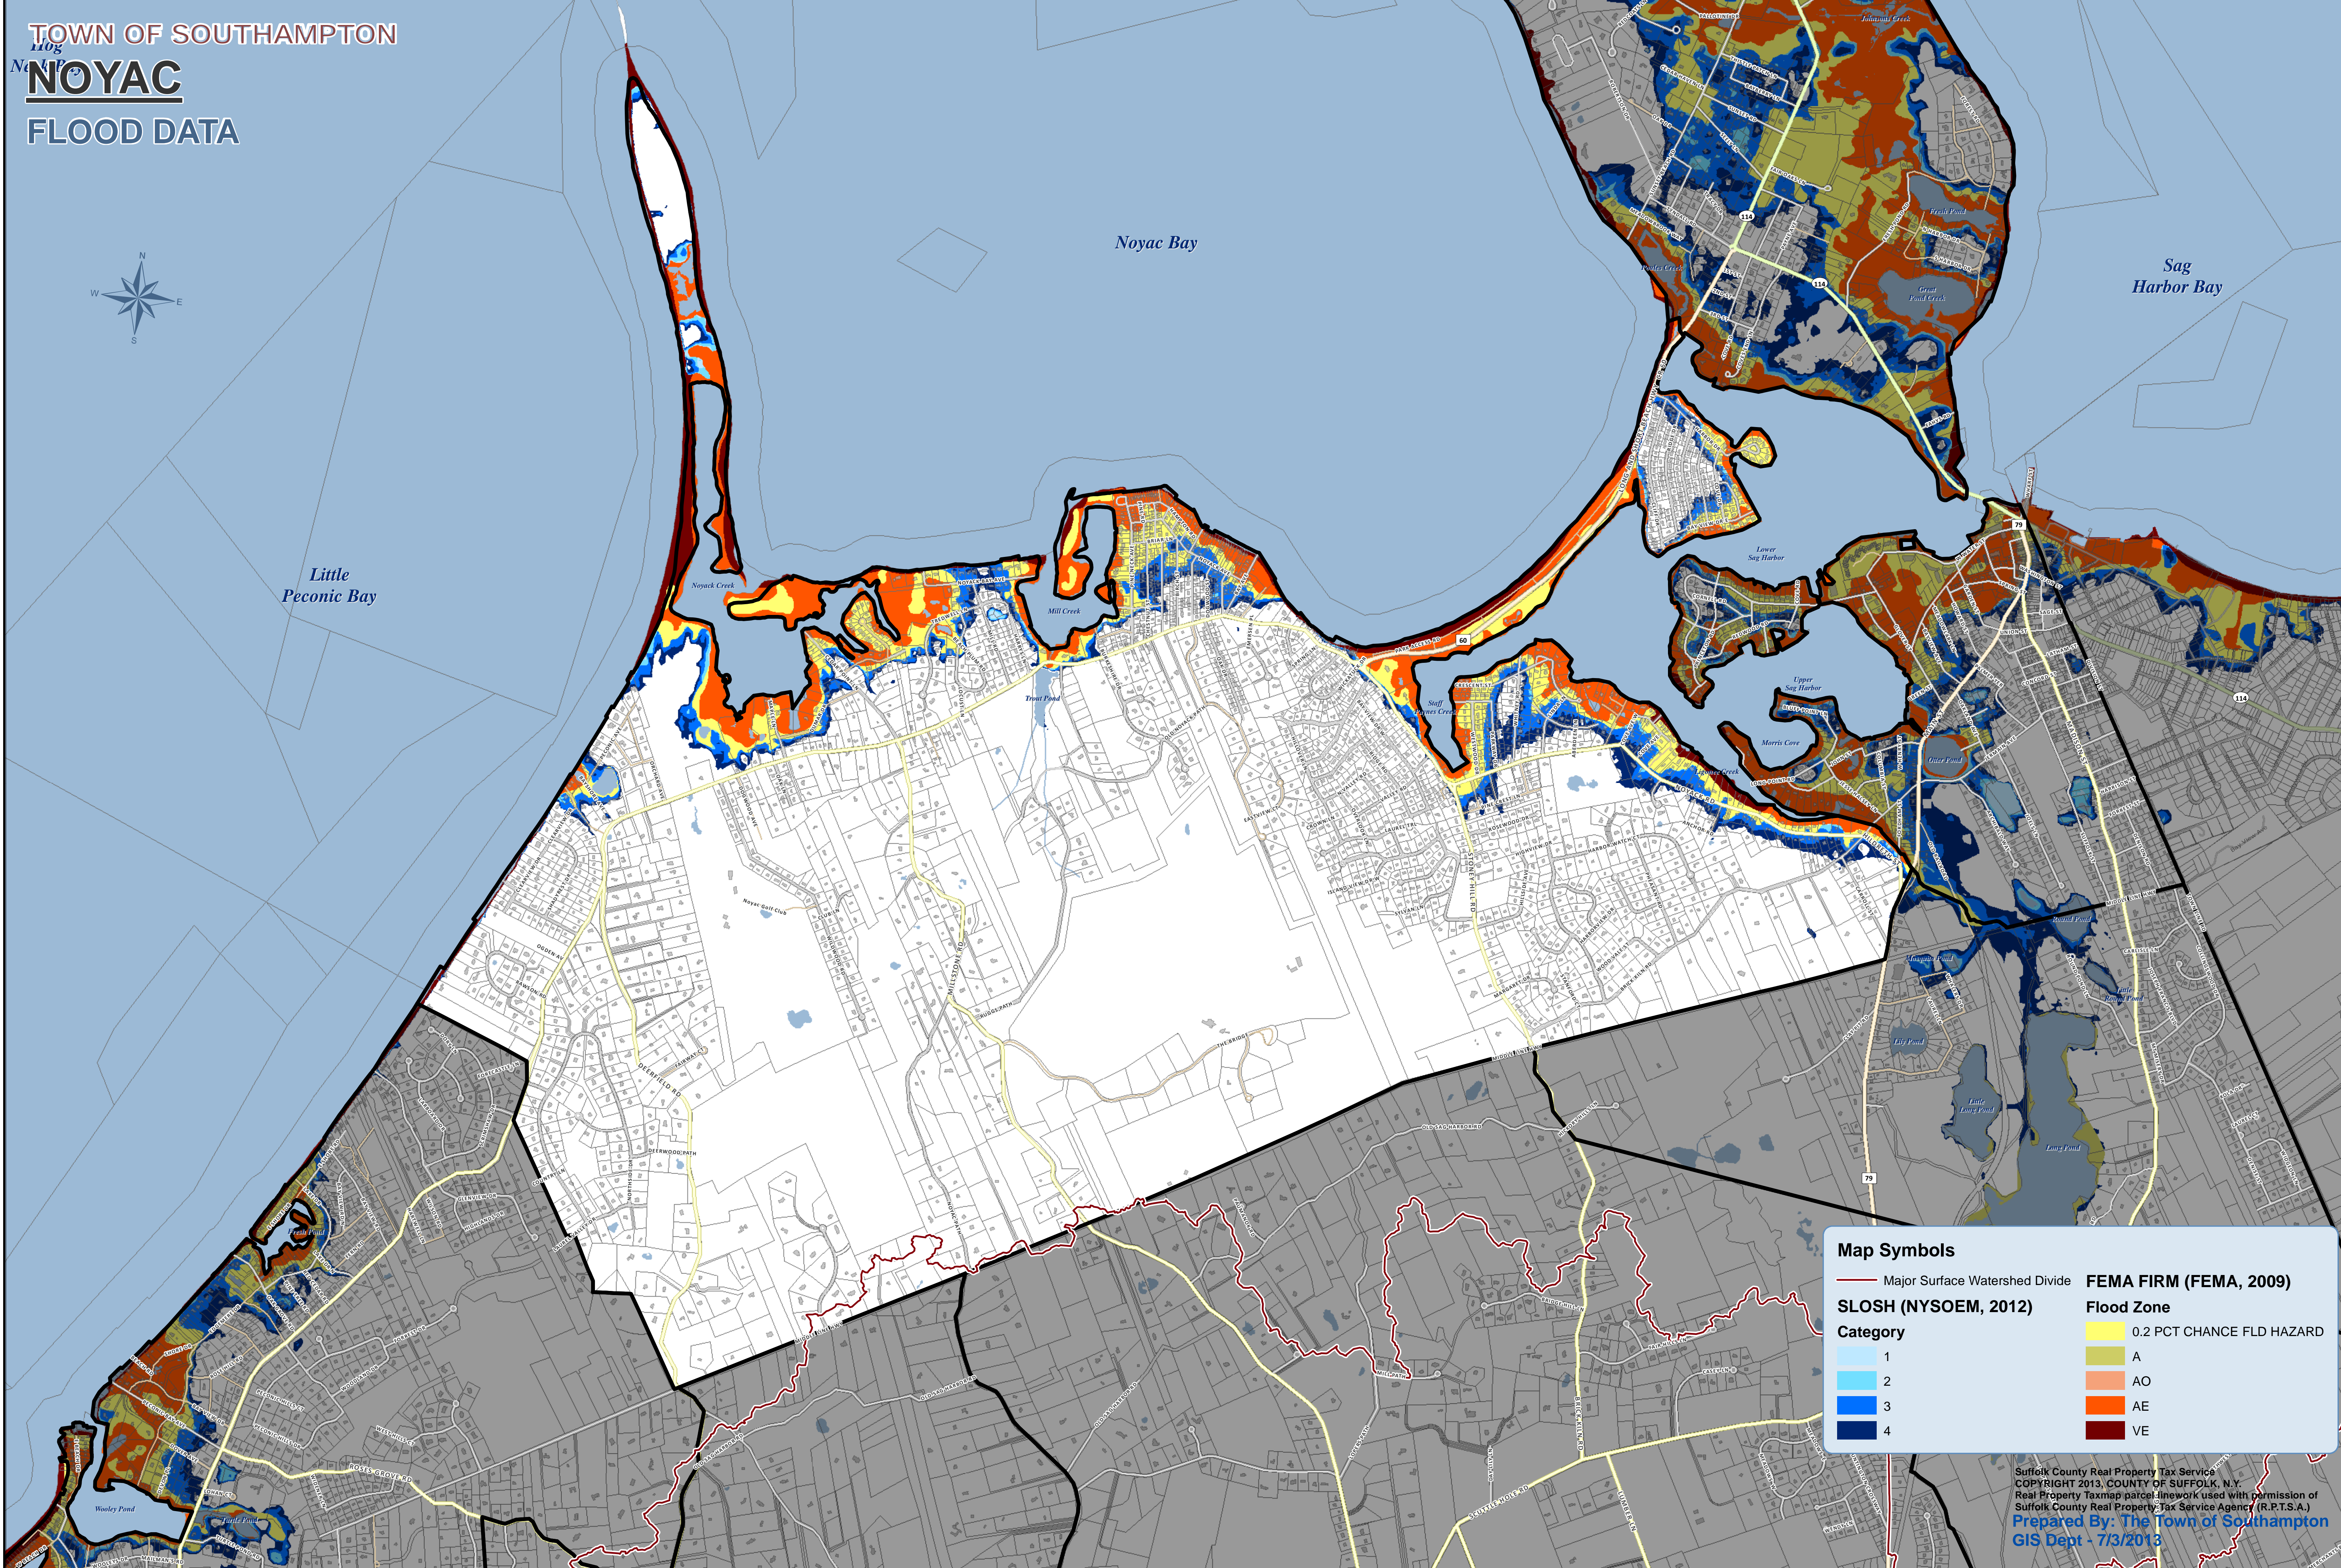

Little Peconic Bay

Noyac Bay

Sag Harbor Bay

Map Symbols

— Major Surface Watershed Divide

SLOSH (NYSOEM, 2012)

Category

- 1
- 2
- 3
- 4

FEMA FIRM (FEMA, 2009)

Flood Zone

- 0.2 PCT CHANCE FLD HAZARD
- A
- AO
- AE
- VE