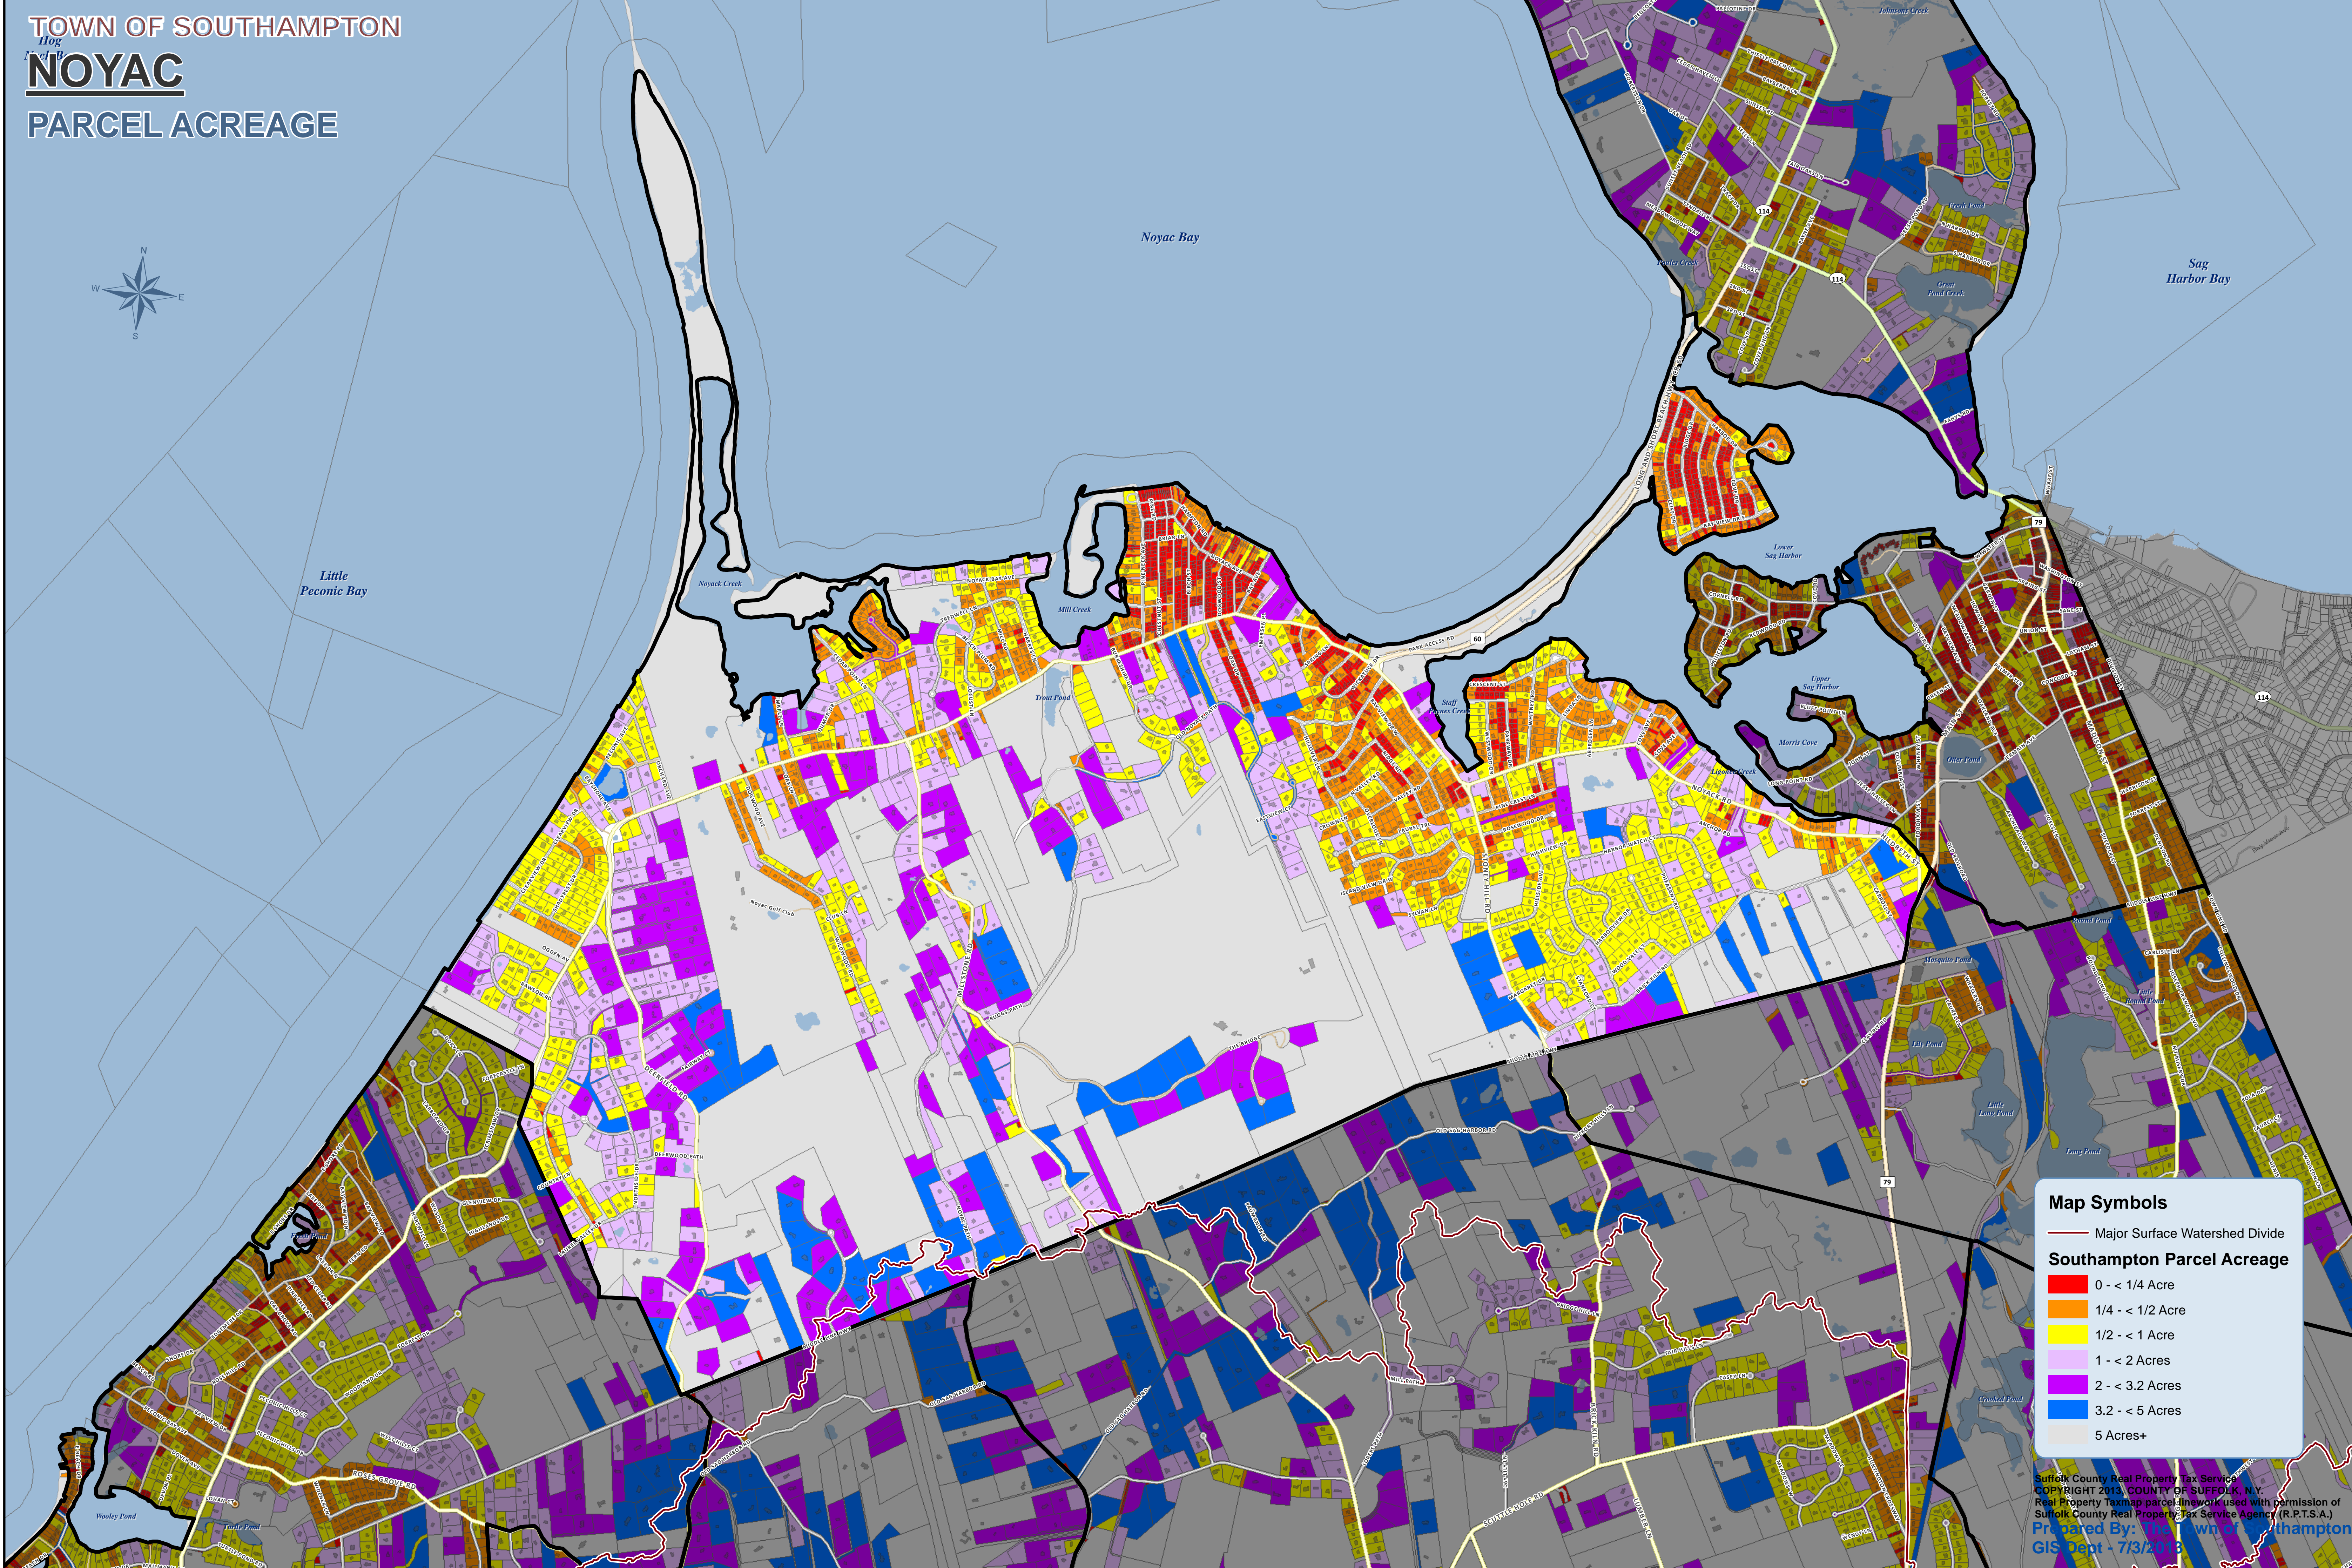

TOWN OF SOUTHAMPTON
Hog
NOYAC
PARCEL ACREAGE

Map Symbols

- Major Surface Watershed Divide

Southampton Parcel Acreage

- 0 - < 1/4 Acre
- 1/4 - < 1/2 Acre
- 1/2 - < 1 Acre
- 1 - < 2 Acres
- 2 - < 3.2 Acres
- 3.2 - < 5 Acres
- 5 Acres+