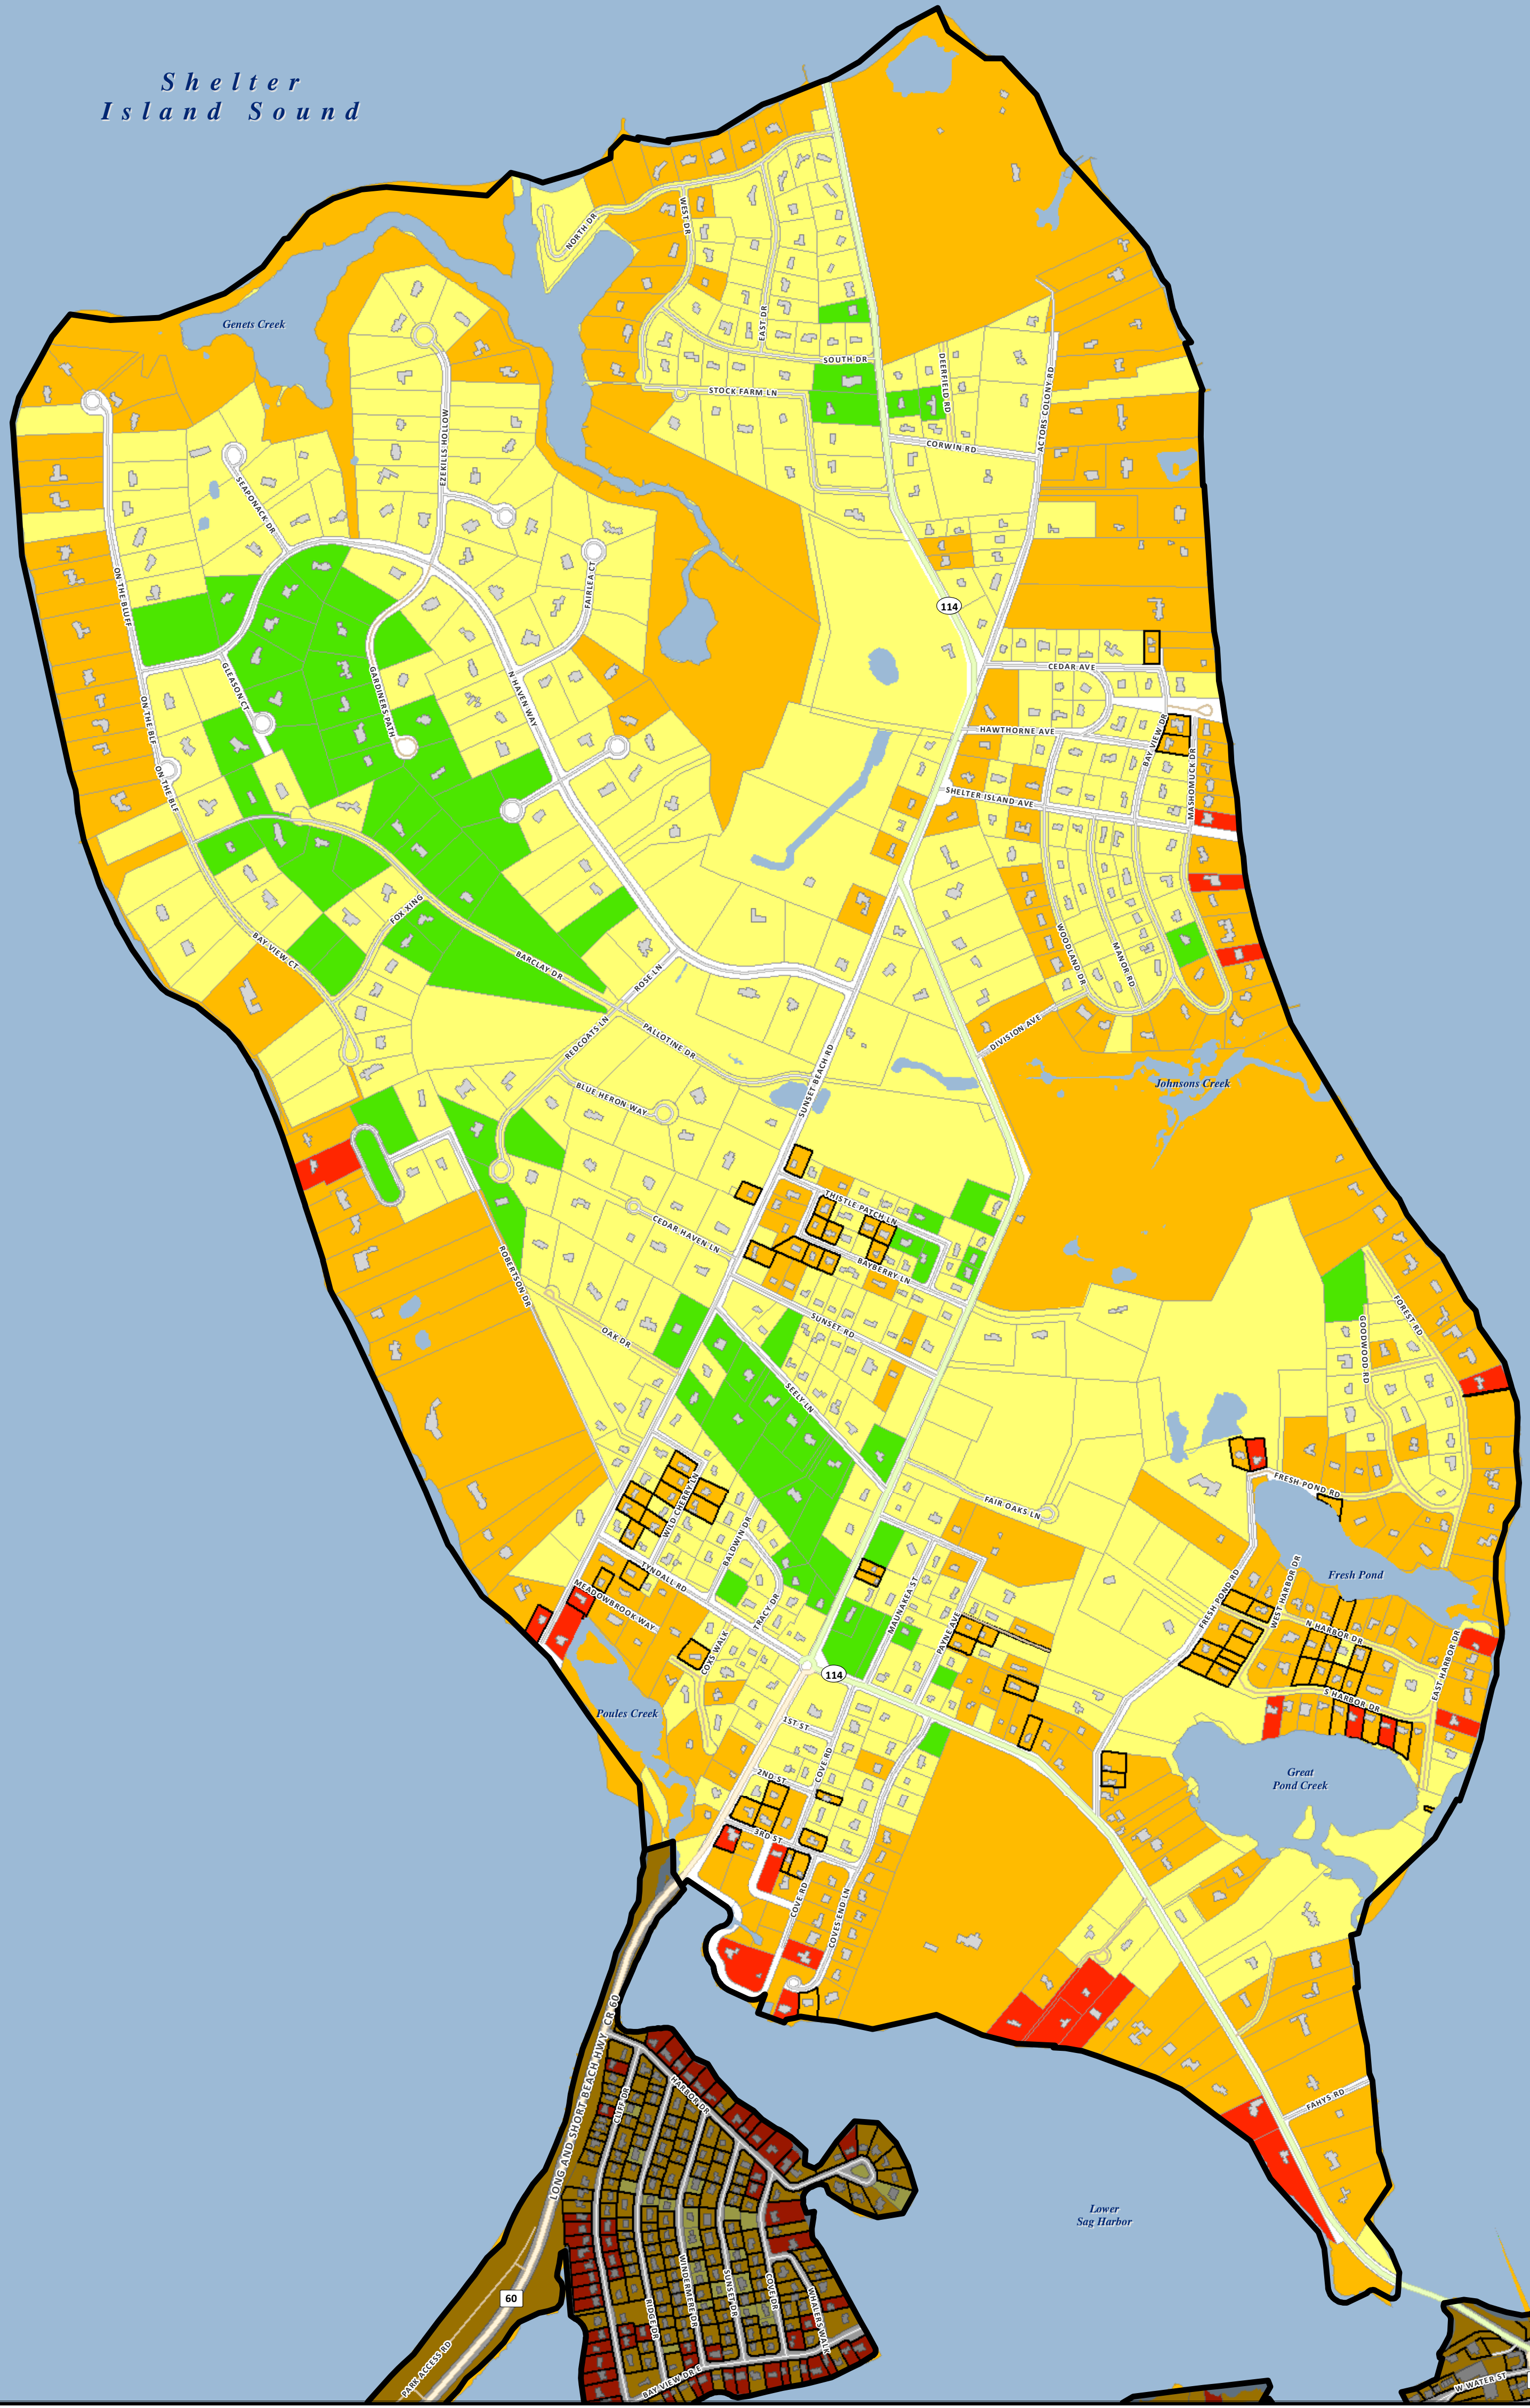

TOWN OF SOUTHAMPTON  
**VILLAGE OF NORTH HAVEN**  
 PRIORITIES

*Shelter  
 Island Sound*

*Southold Bay*

*Noyac Bay*

*Sag  
 Harbor Bay*

*Lower  
 Sag Harbor*

**Map Symbols**

- Major Surface Watershed Divide
- Med. & High Priorities and <= 1/2 acre

**Priority Parcels**

- Low Priority (1 - 5)
- Medium Low (6 - 10)
- Medium High (11 - 15)
- High Priority (16+)