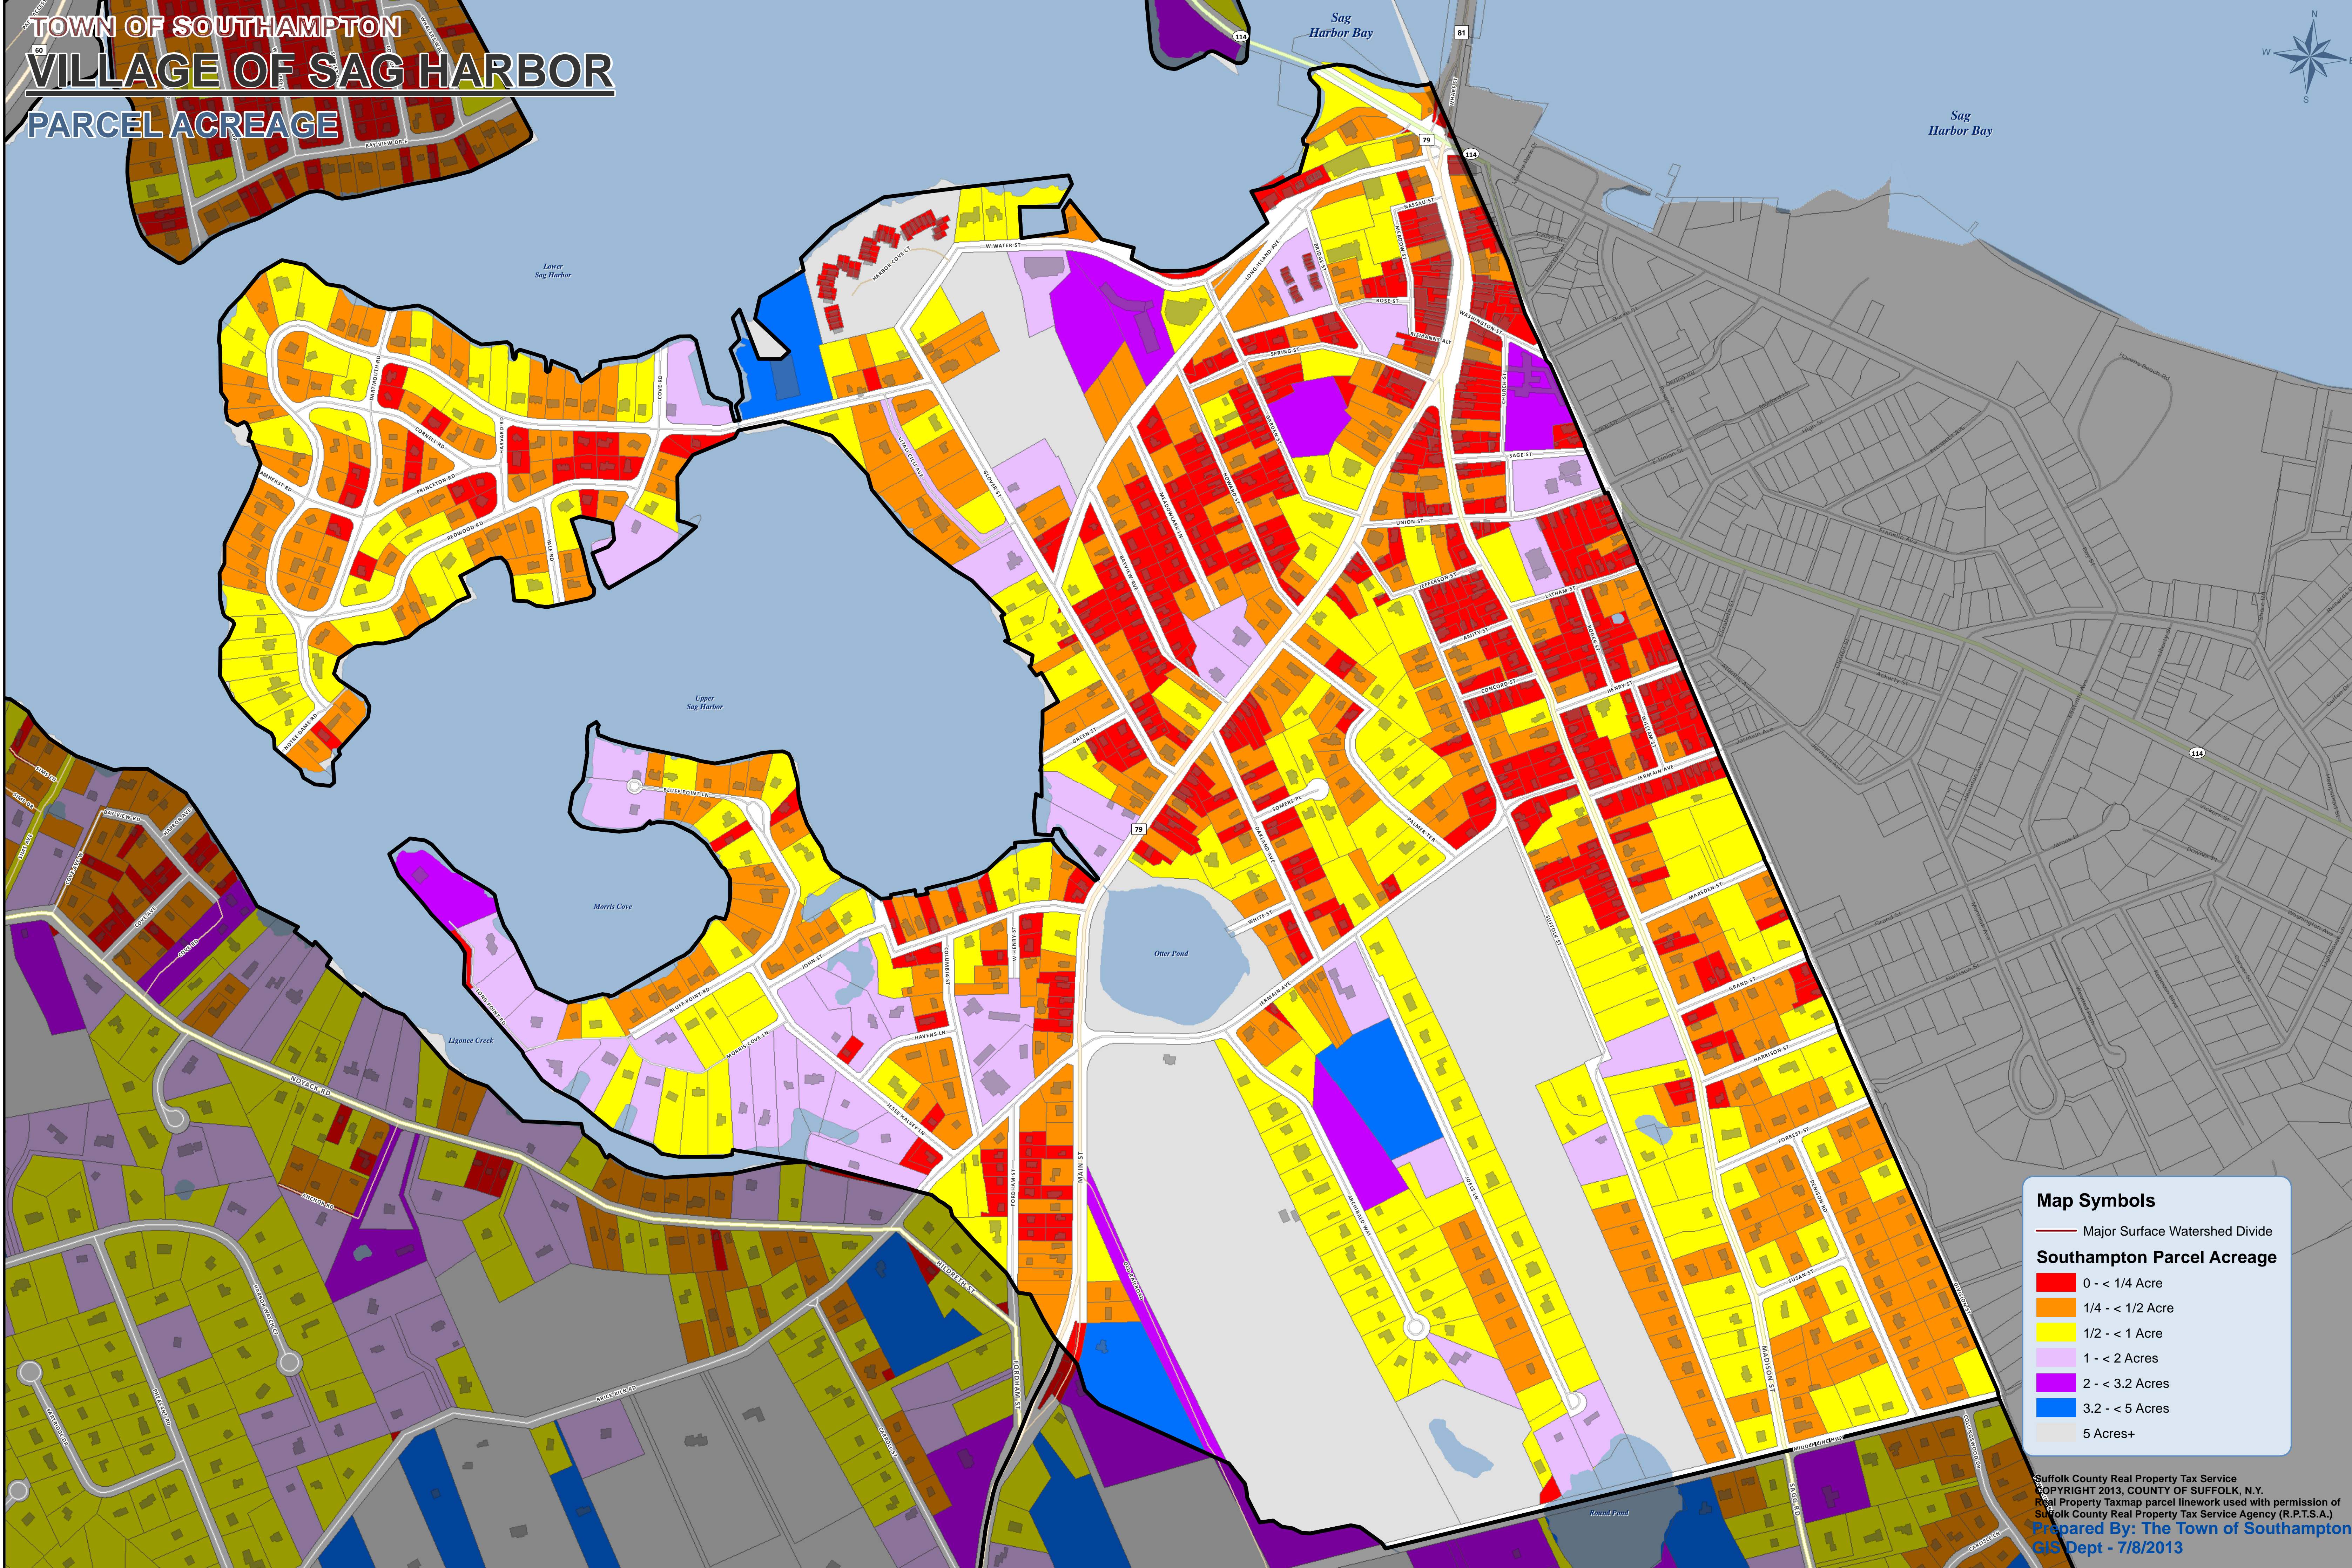

TOWN OF SOUTHAMPTON VILLAGE OF SAG HARBOR PARCEL ACREAGE

Map Symbols

- Major Surface Watershed Divide

Southampton Parcel Acreage

- 0 - < 1/4 Acre
- 1/4 - < 1/2 Acre
- 1/2 - < 1 Acre
- 1 - < 2 Acres
- 2 - < 3.2 Acres
- 3.2 - < 5 Acres
- 5 Acres+