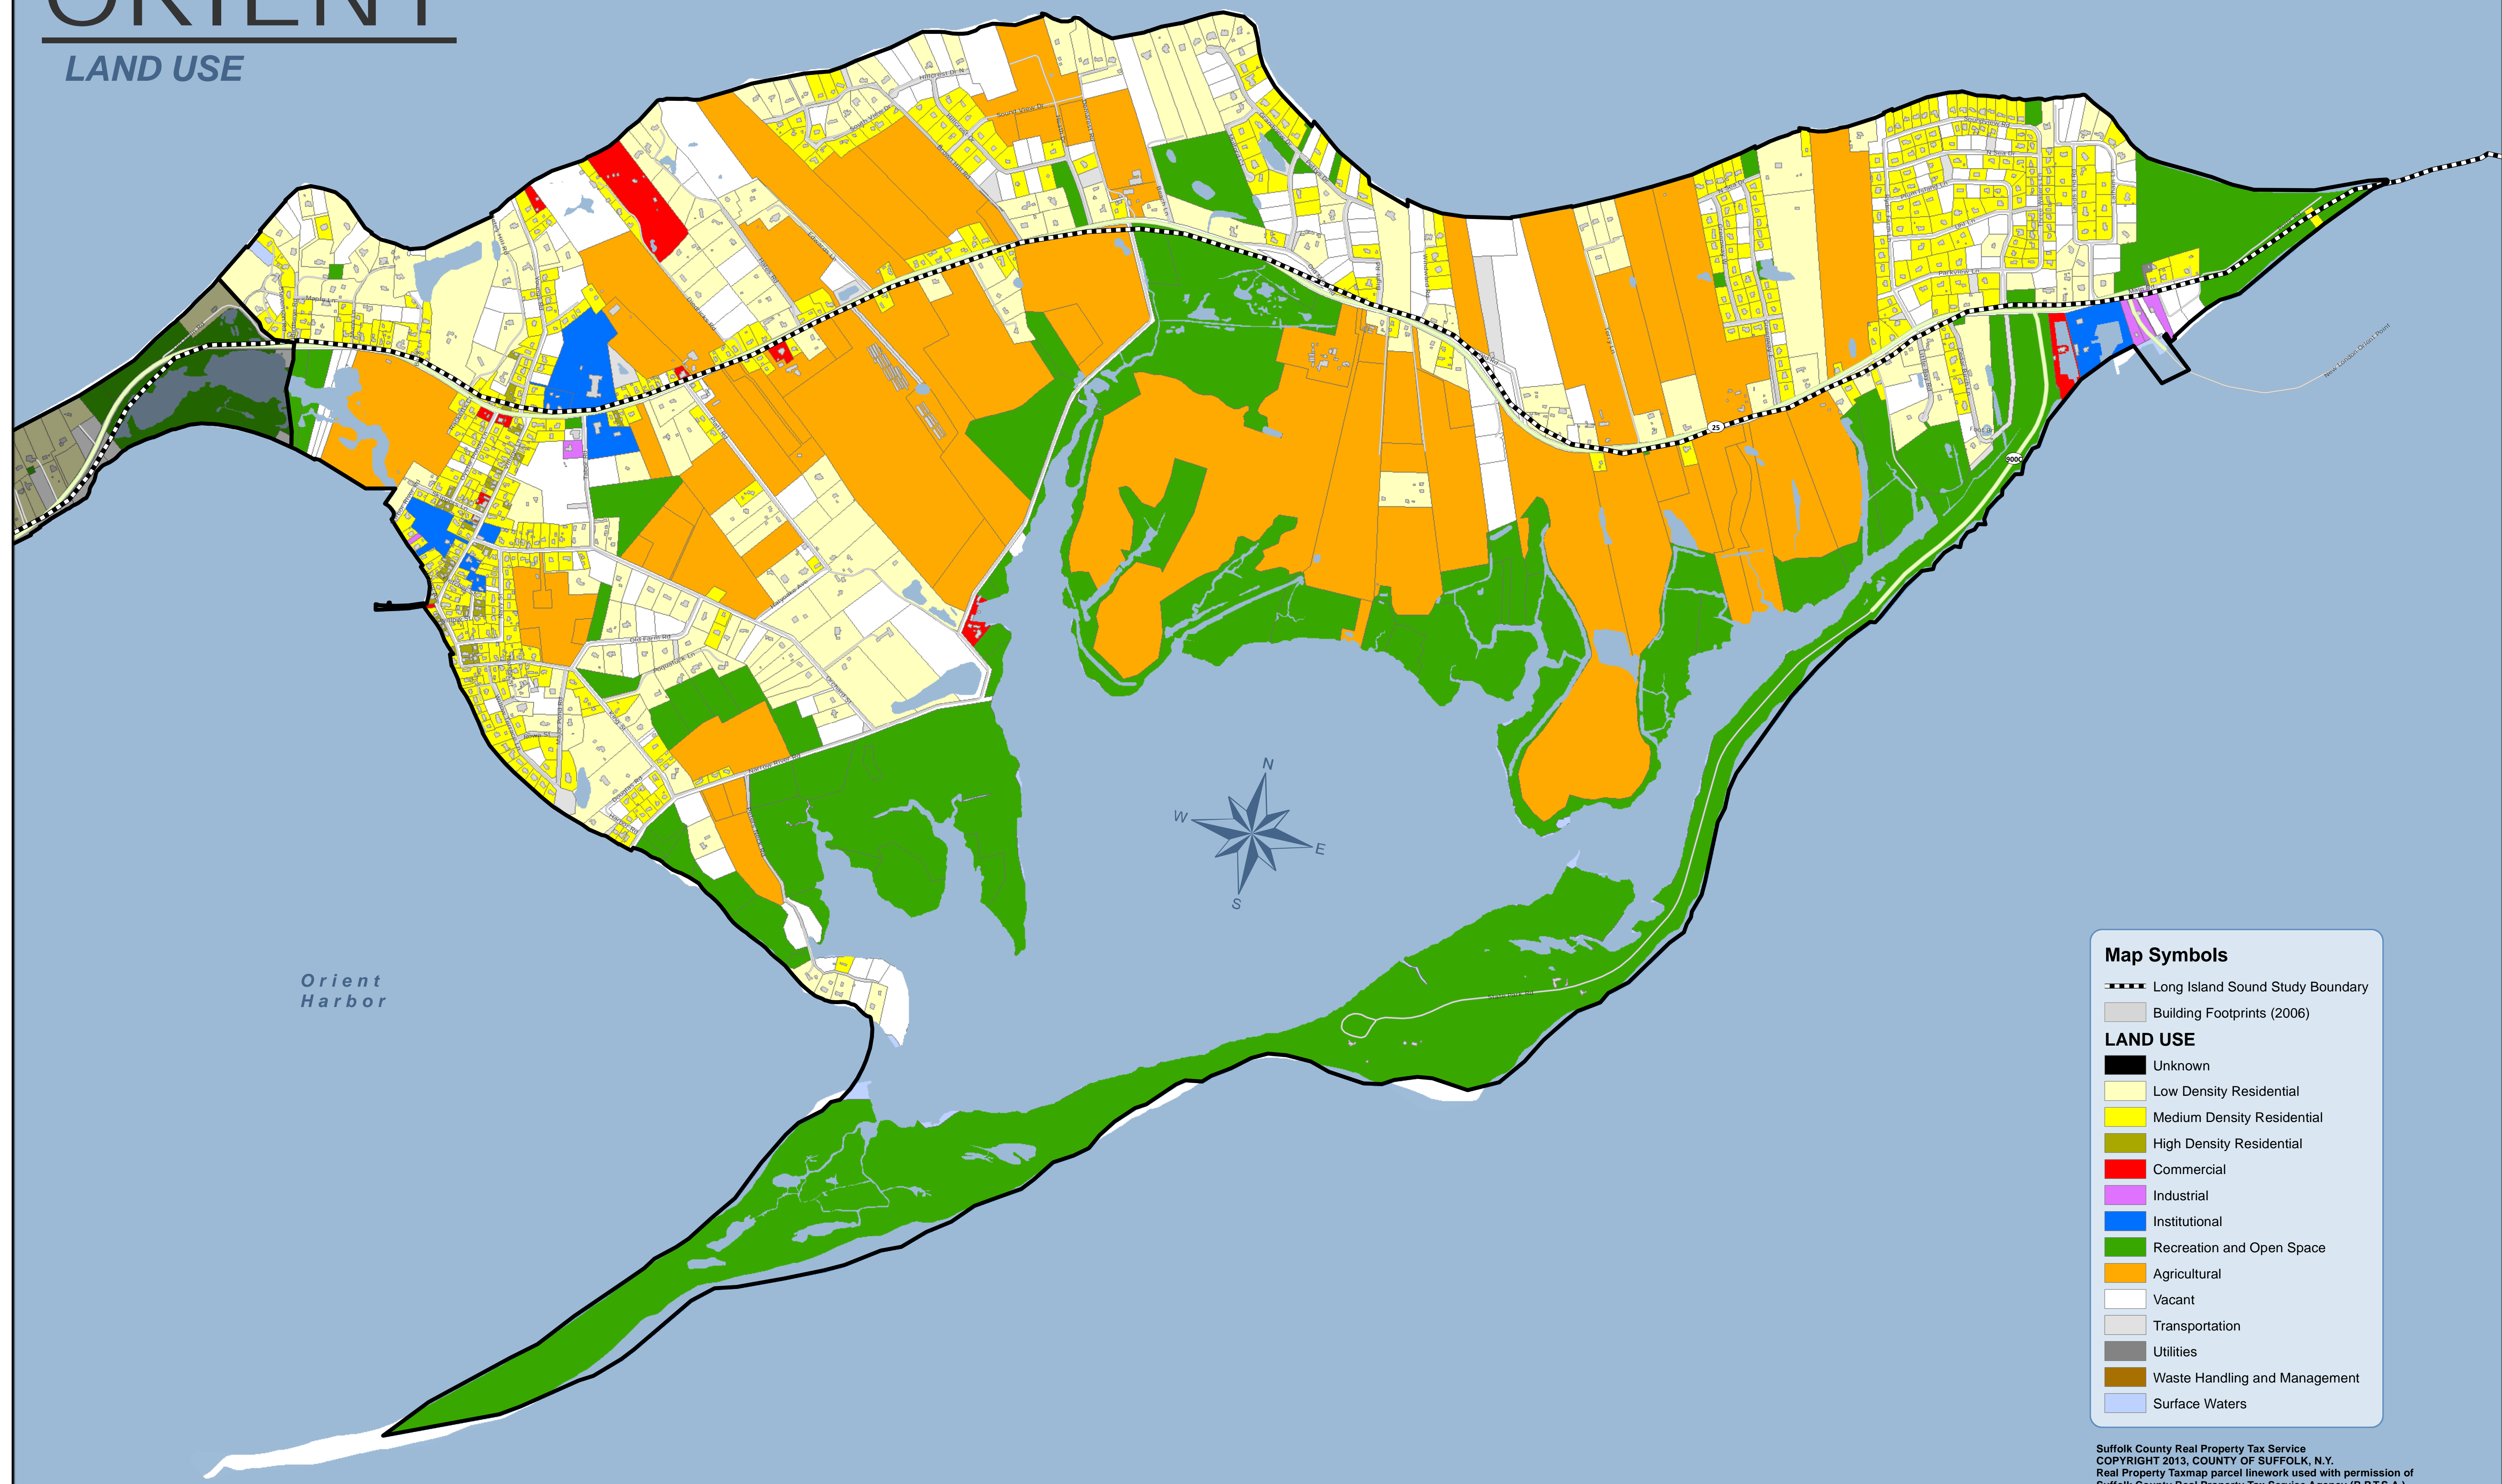

TOWN OF SOUTHOLD
ORIENT
 LAND USE

Map Symbols

- Long Island Sound Study Boundary
- Building Footprints (2006)

LAND USE

- Unknown
- Low Density Residential
- Medium Density Residential
- High Density Residential
- Commercial
- Industrial
- Institutional
- Recreation and Open Space
- Agricultural
- Vacant
- Transportation
- Utilities
- Waste Handling and Management
- Surface Waters