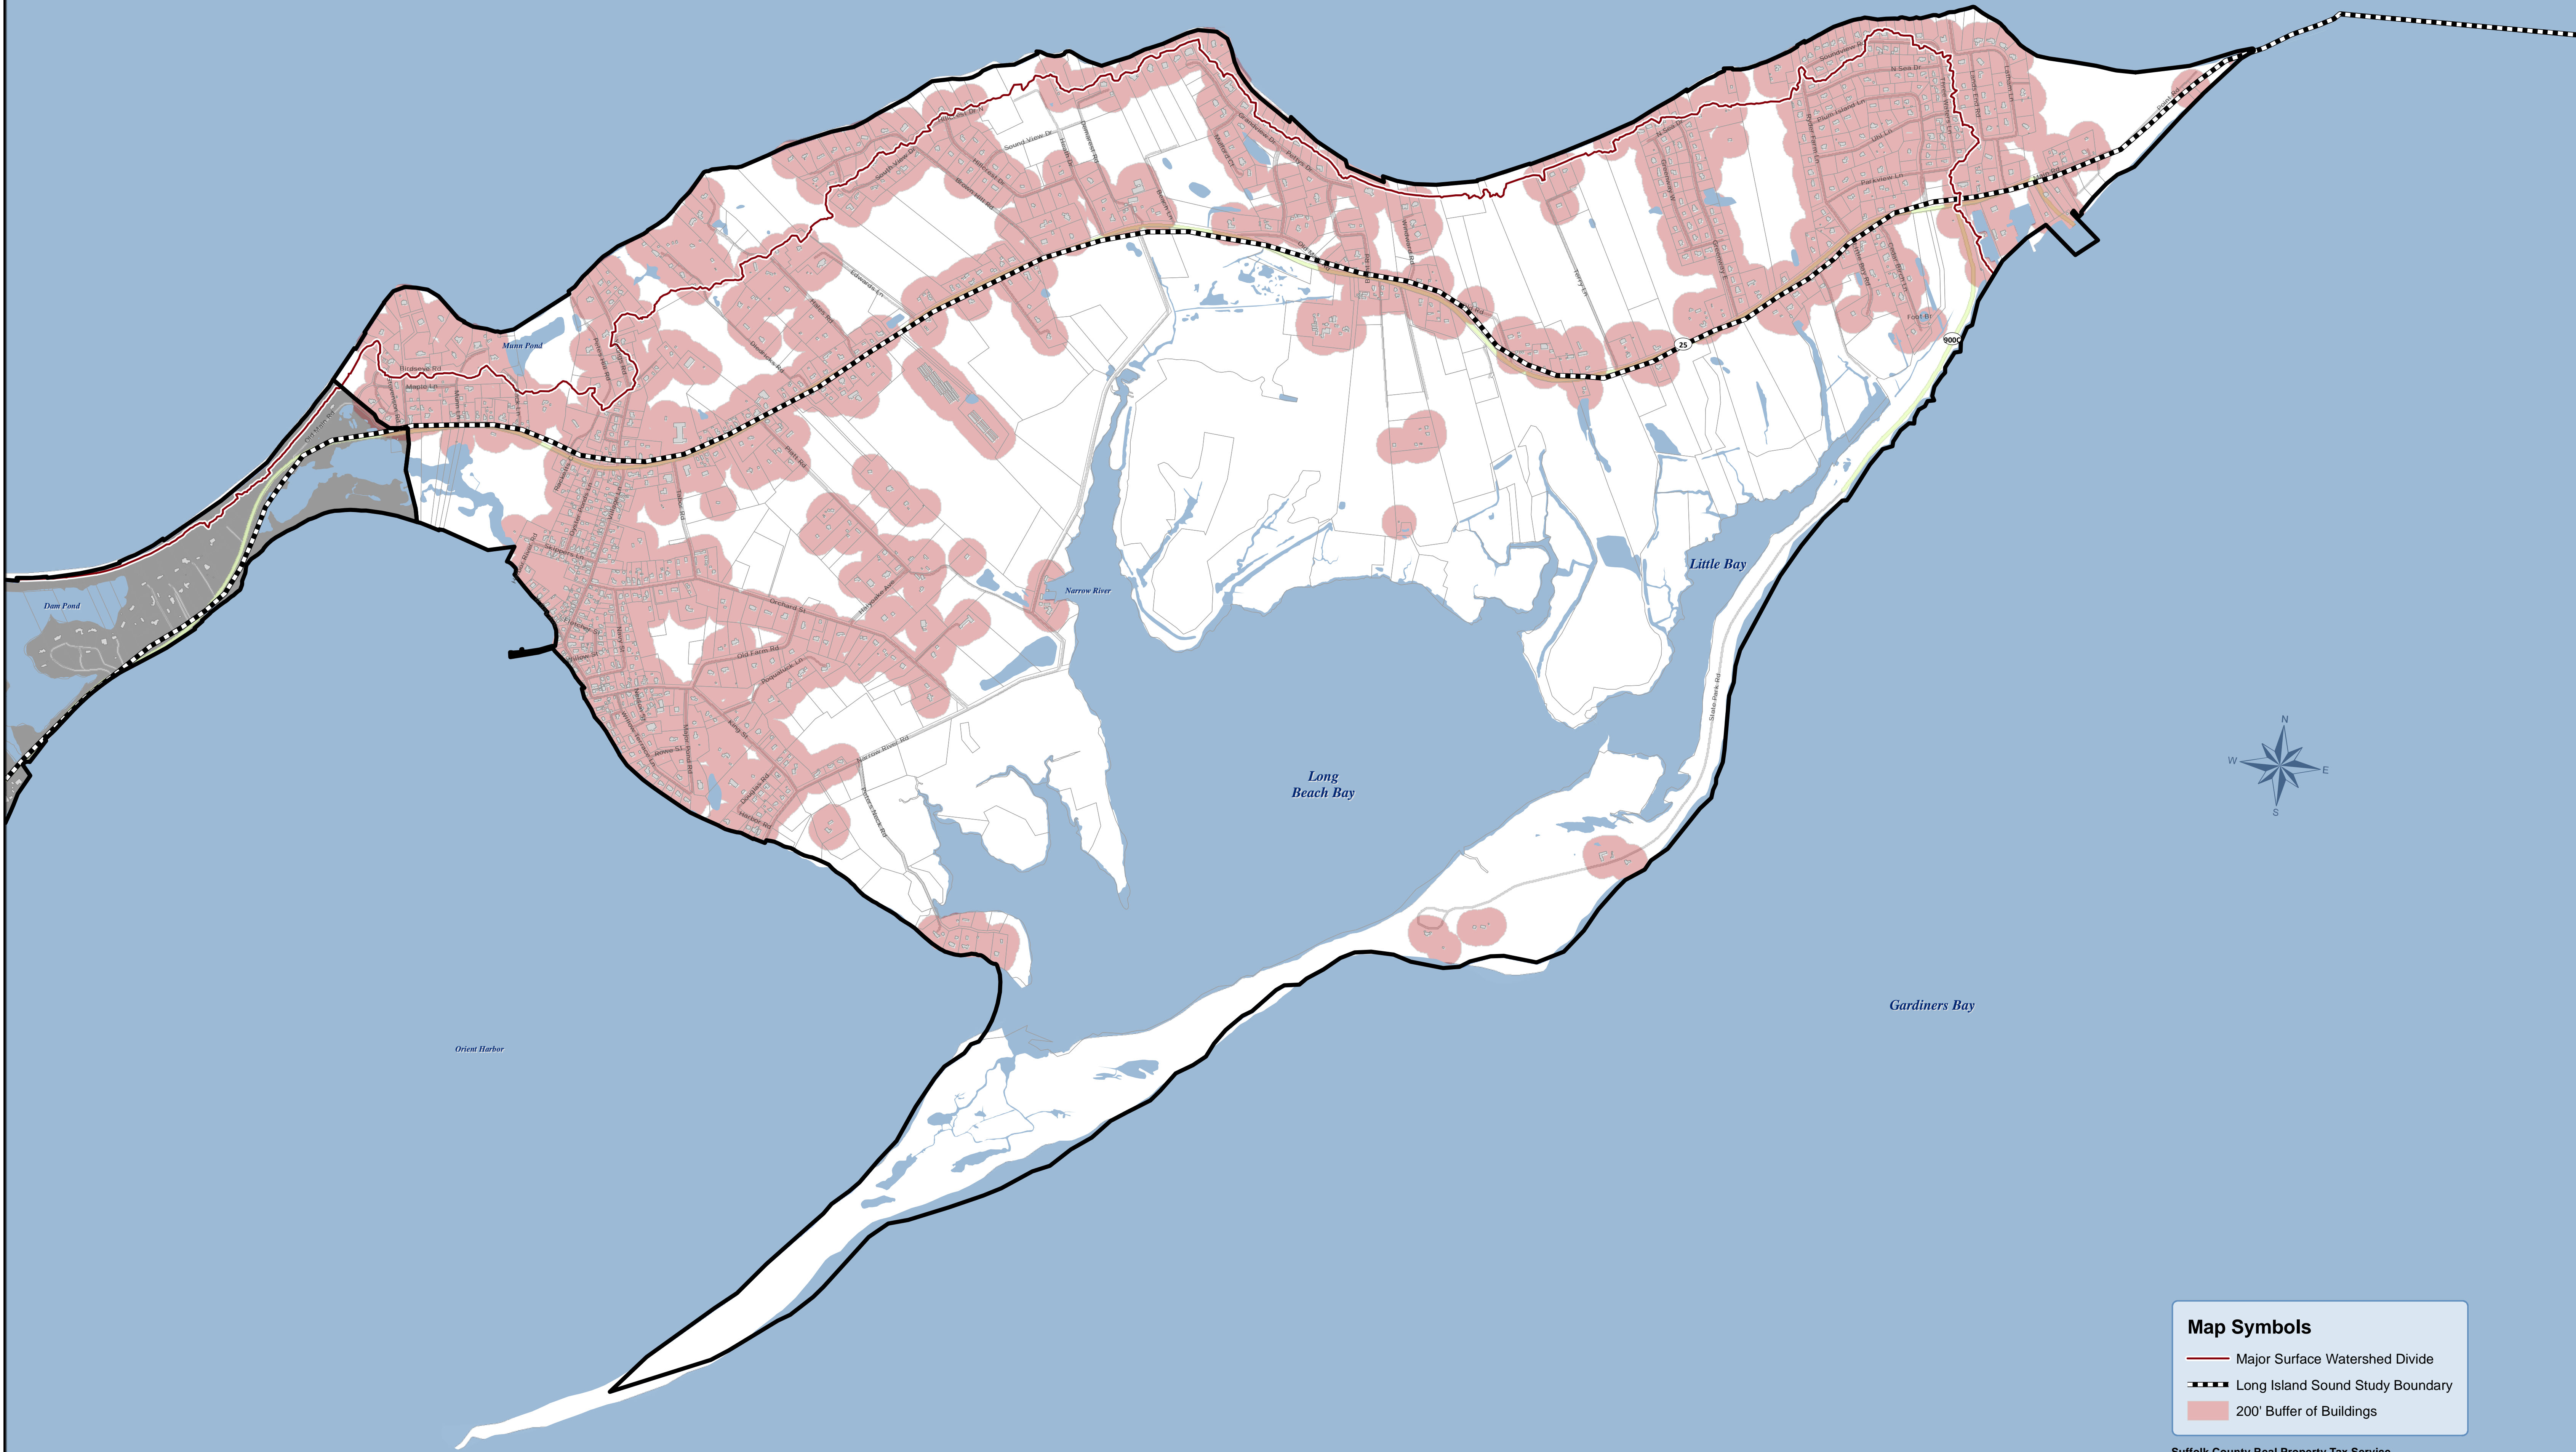

ORIENT

200' BUFFER OF BUILDINGS

Long
Island Sound

Map Symbols

- Major Surface Watershed Divide
- - - Long Island Sound Study Boundary
- 200' Buffer of Buildings