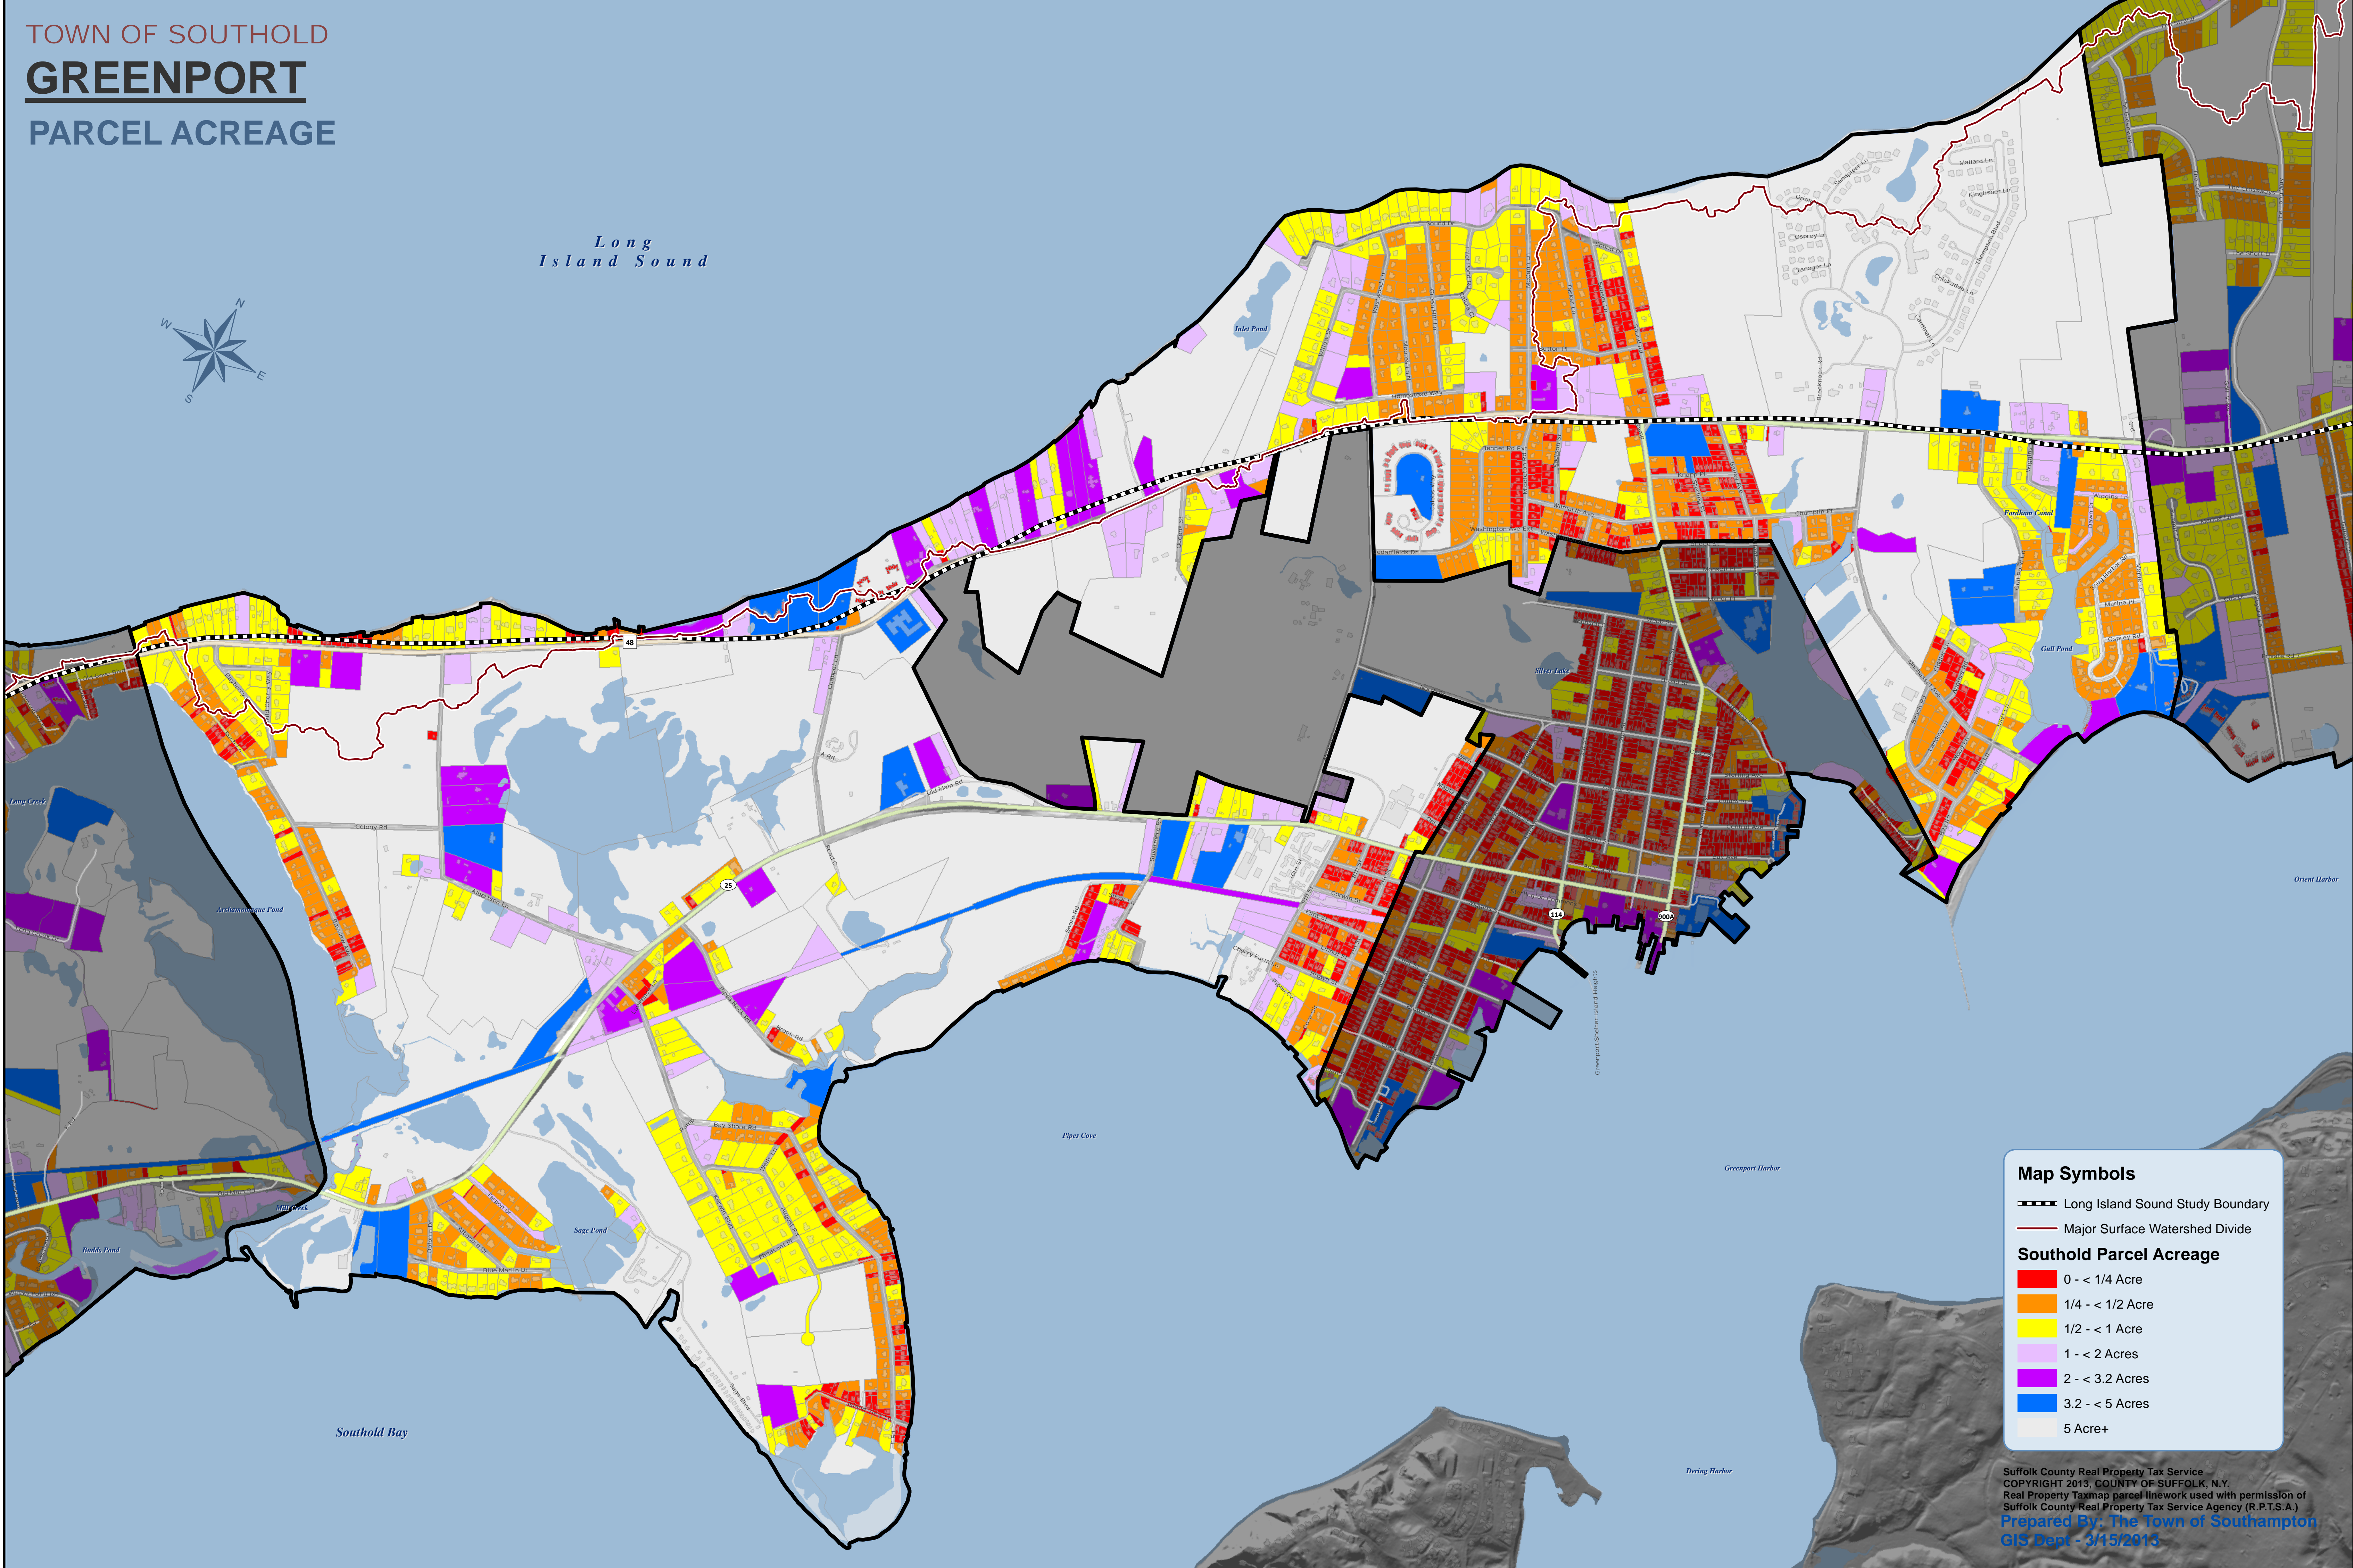

TOWN OF SOUTHOLD
GREENPORT
PARCEL ACREAGE

Long
Island Sound

Map Symbols

- Long Island Sound Study Boundary
- Major Surface Watershed Divide

Southold Parcel Acreage

- 0 - < 1/4 Acre
- 1/4 - < 1/2 Acre
- 1/2 - < 1 Acre
- 1 - < 2 Acres
- 2 - < 3.2 Acres
- 3.2 - < 5 Acres
- 5 Acre+

Suffolk County Real Property Tax Service
COPYRIGHT 2013, COUNTY OF SUFFOLK, N.Y.
Real Property Taxmap parcel linework used with permission of
Suffolk County Real Property Tax Service Agency (R.P.T.S.A.)
Prepared By: The Town of Southampton
GIS Dept - 3/15/2013