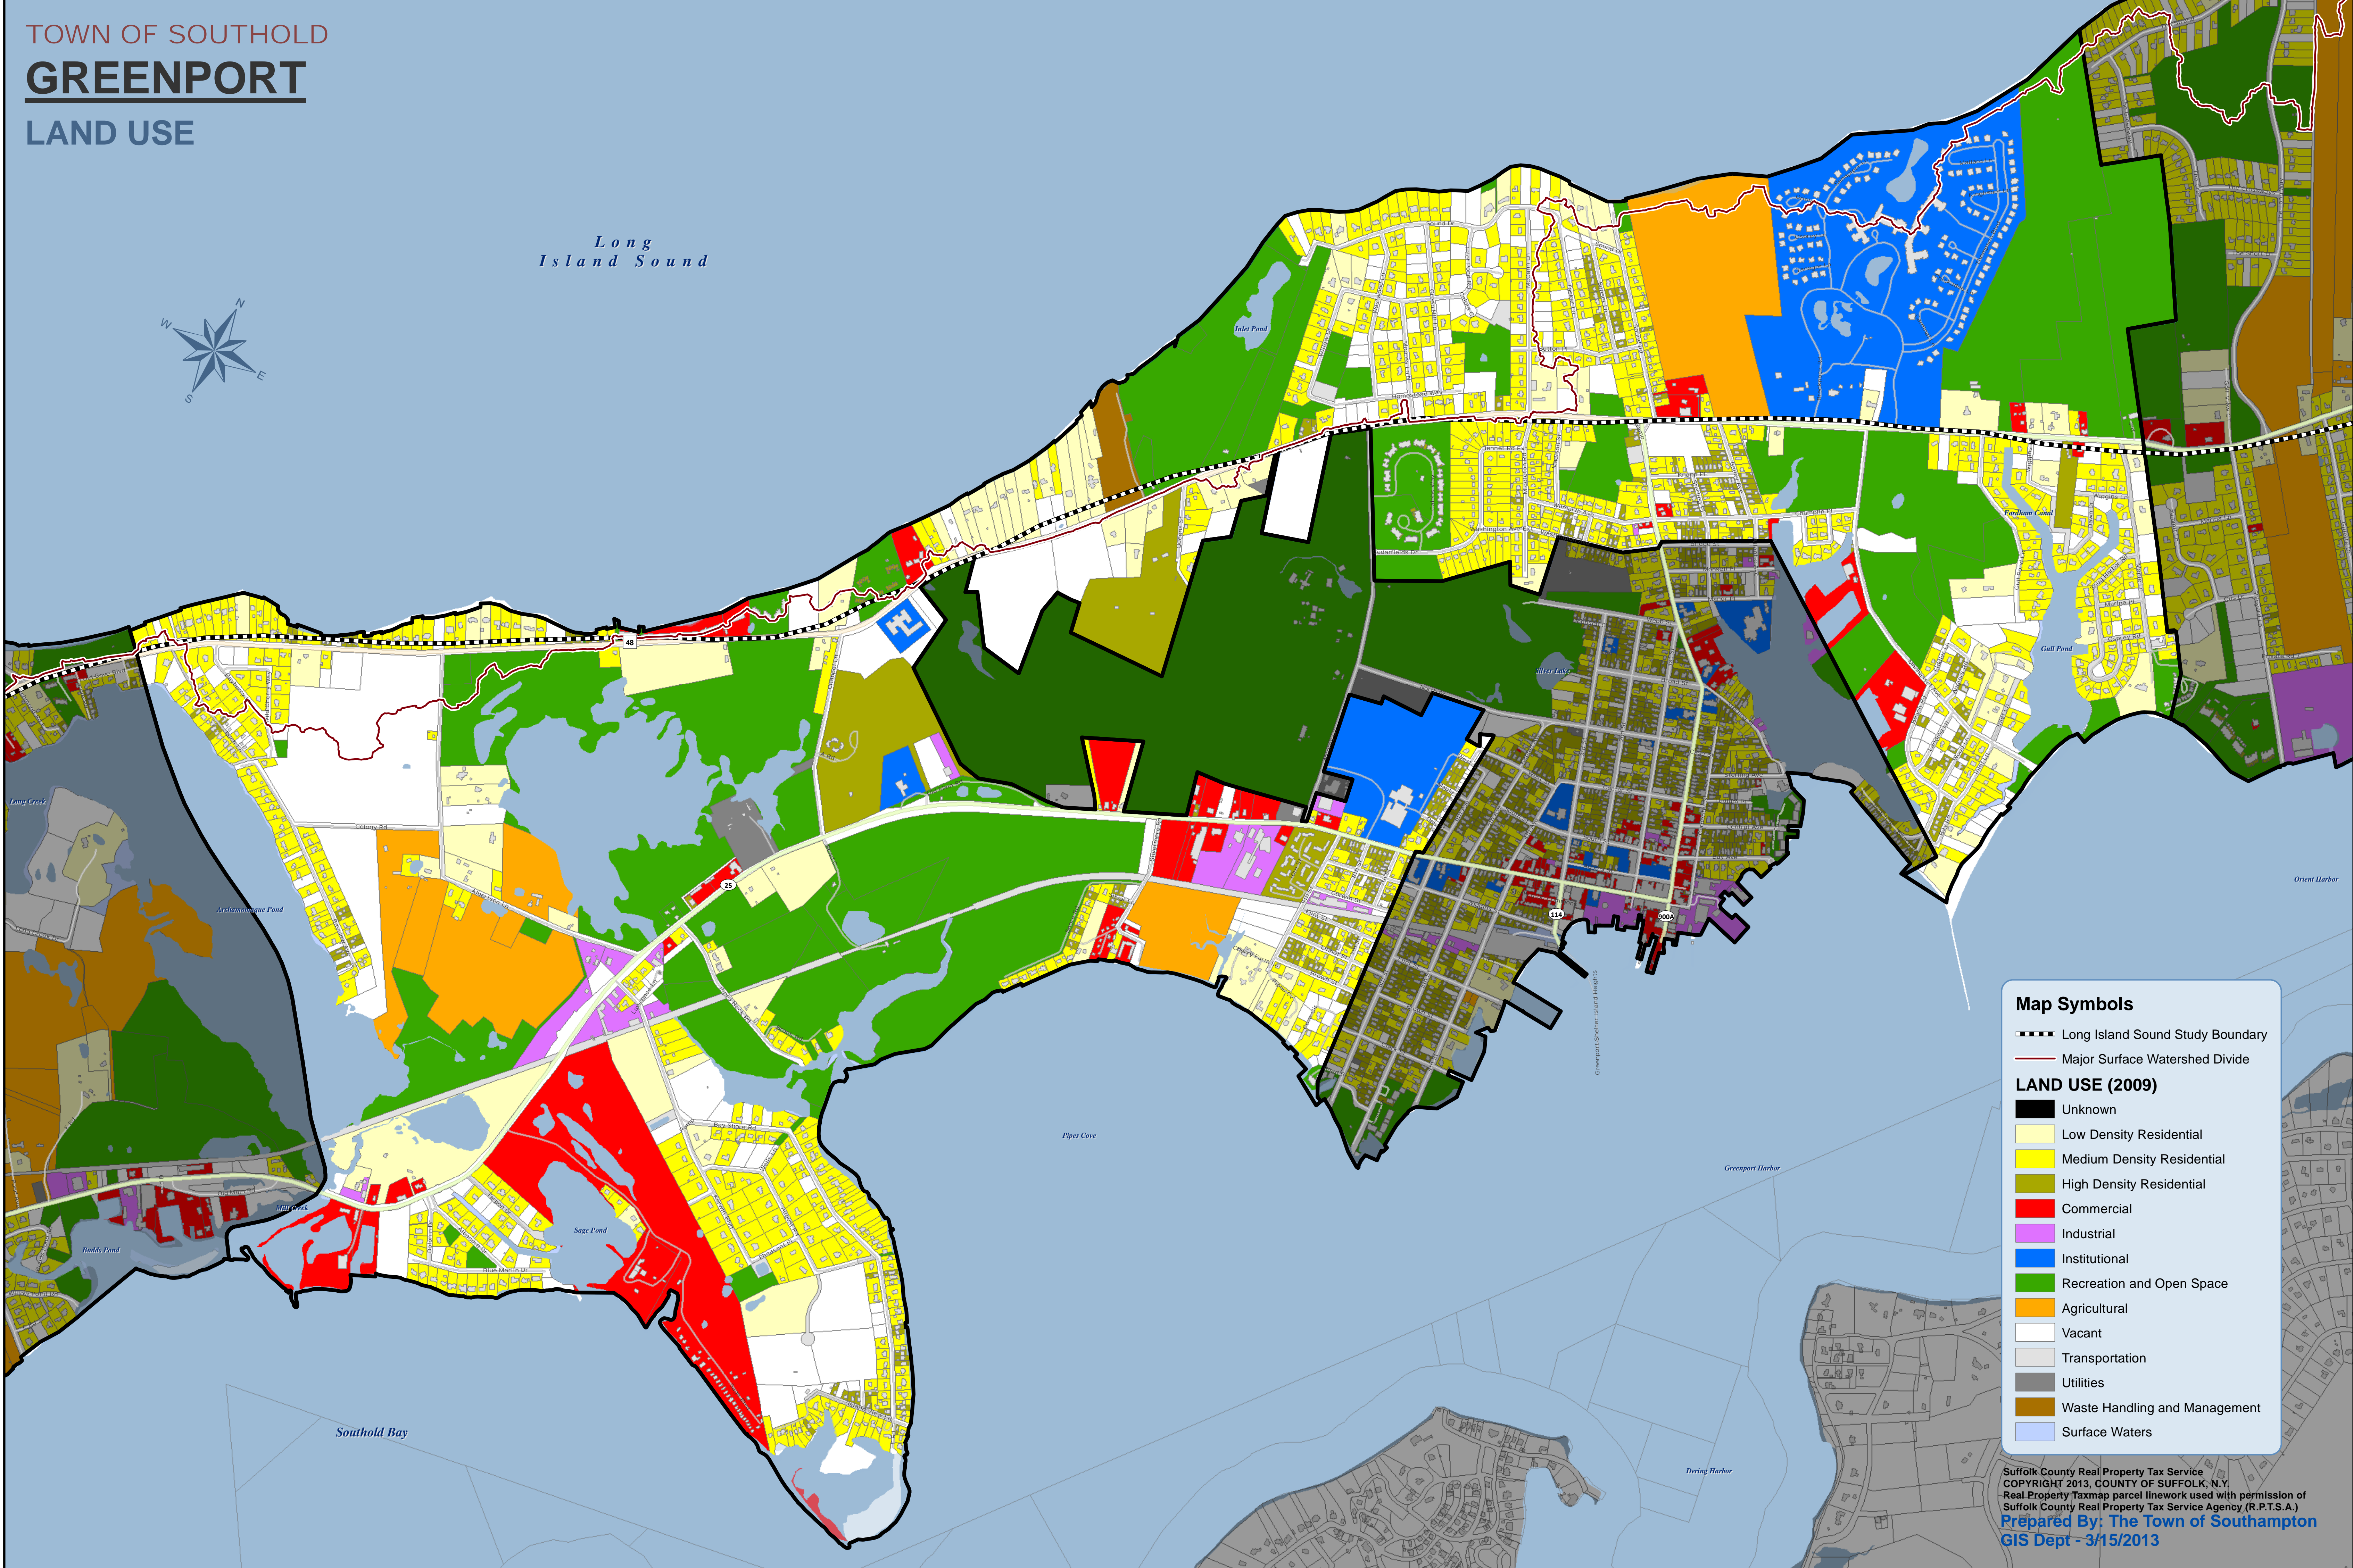

TOWN OF SOUTHOLD  
**GREENPORT**  
 LAND USE

Long  
 Island Sound

**Map Symbols**

- Long Island Sound Study Boundary
- Major Surface Watershed Divide

**LAND USE (2009)**

- Unknown
- Low Density Residential
- Medium Density Residential
- High Density Residential
- Commercial
- Industrial
- Institutional
- Recreation and Open Space
- Agricultural
- Vacant
- Transportation
- Utilities
- Waste Handling and Management
- Surface Waters

Suffolk County Real Property Tax Service  
 COPYRIGHT 2013, COUNTY OF SUFFOLK, N.Y.  
 Real Property Taxmap parcel linework used with permission of  
 Suffolk County Real Property Tax Service Agency (R.P.T.S.A.)  
 Prepared By: The Town of Southampton  
 GIS Dept - 3/15/2013