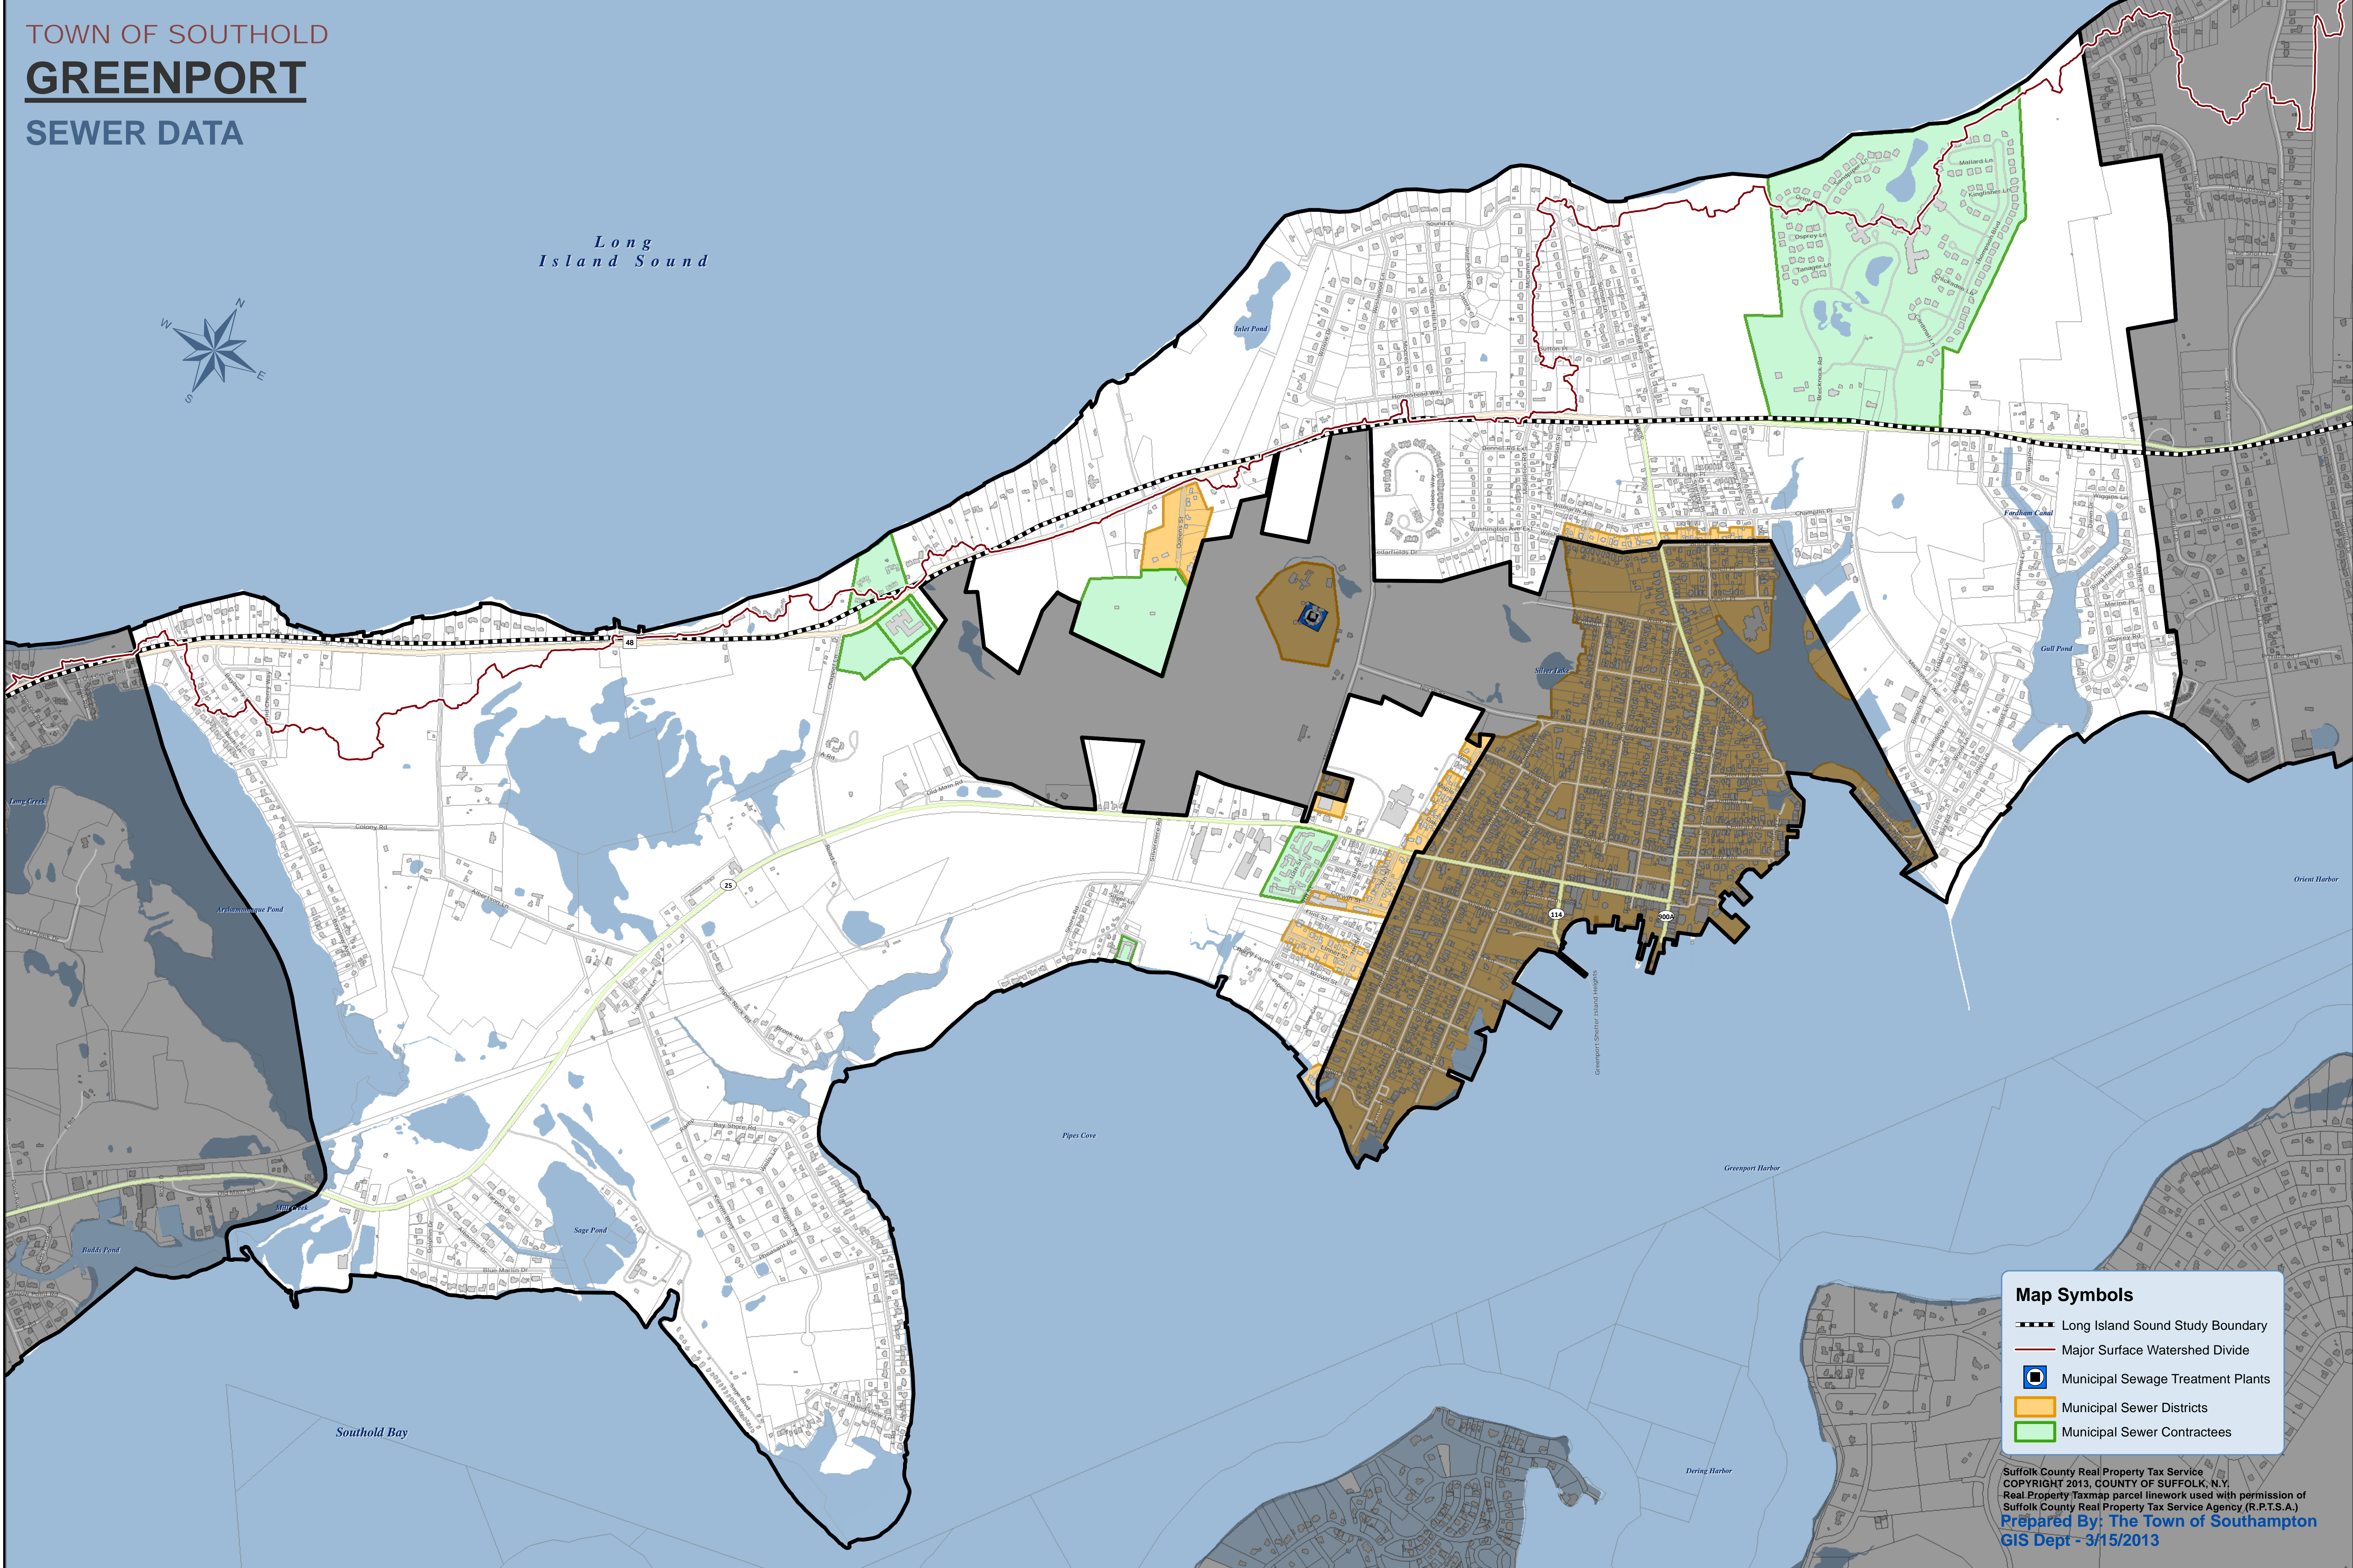

TOWN OF SOUTHOLD
GREENPORT
SEWER DATA

Long
Island Sound

Map Symbols

- Long Island Sound Study Boundary
- Major Surface Watershed Divide
- Municipal Sewage Treatment Plants
- Municipal Sewer Districts
- Municipal Sewer Contractees

Suffolk County Real Property Tax Service
COPYRIGHT 2013, COUNTY OF SUFFOLK, N.Y.
Real Property Taxmap parcel linework used with permission of
Suffolk County Real Property Tax Service Agency (R.P.T.S.A.)
Prepared By: The Town of Southampton
GIS Dept - 3/15/2013