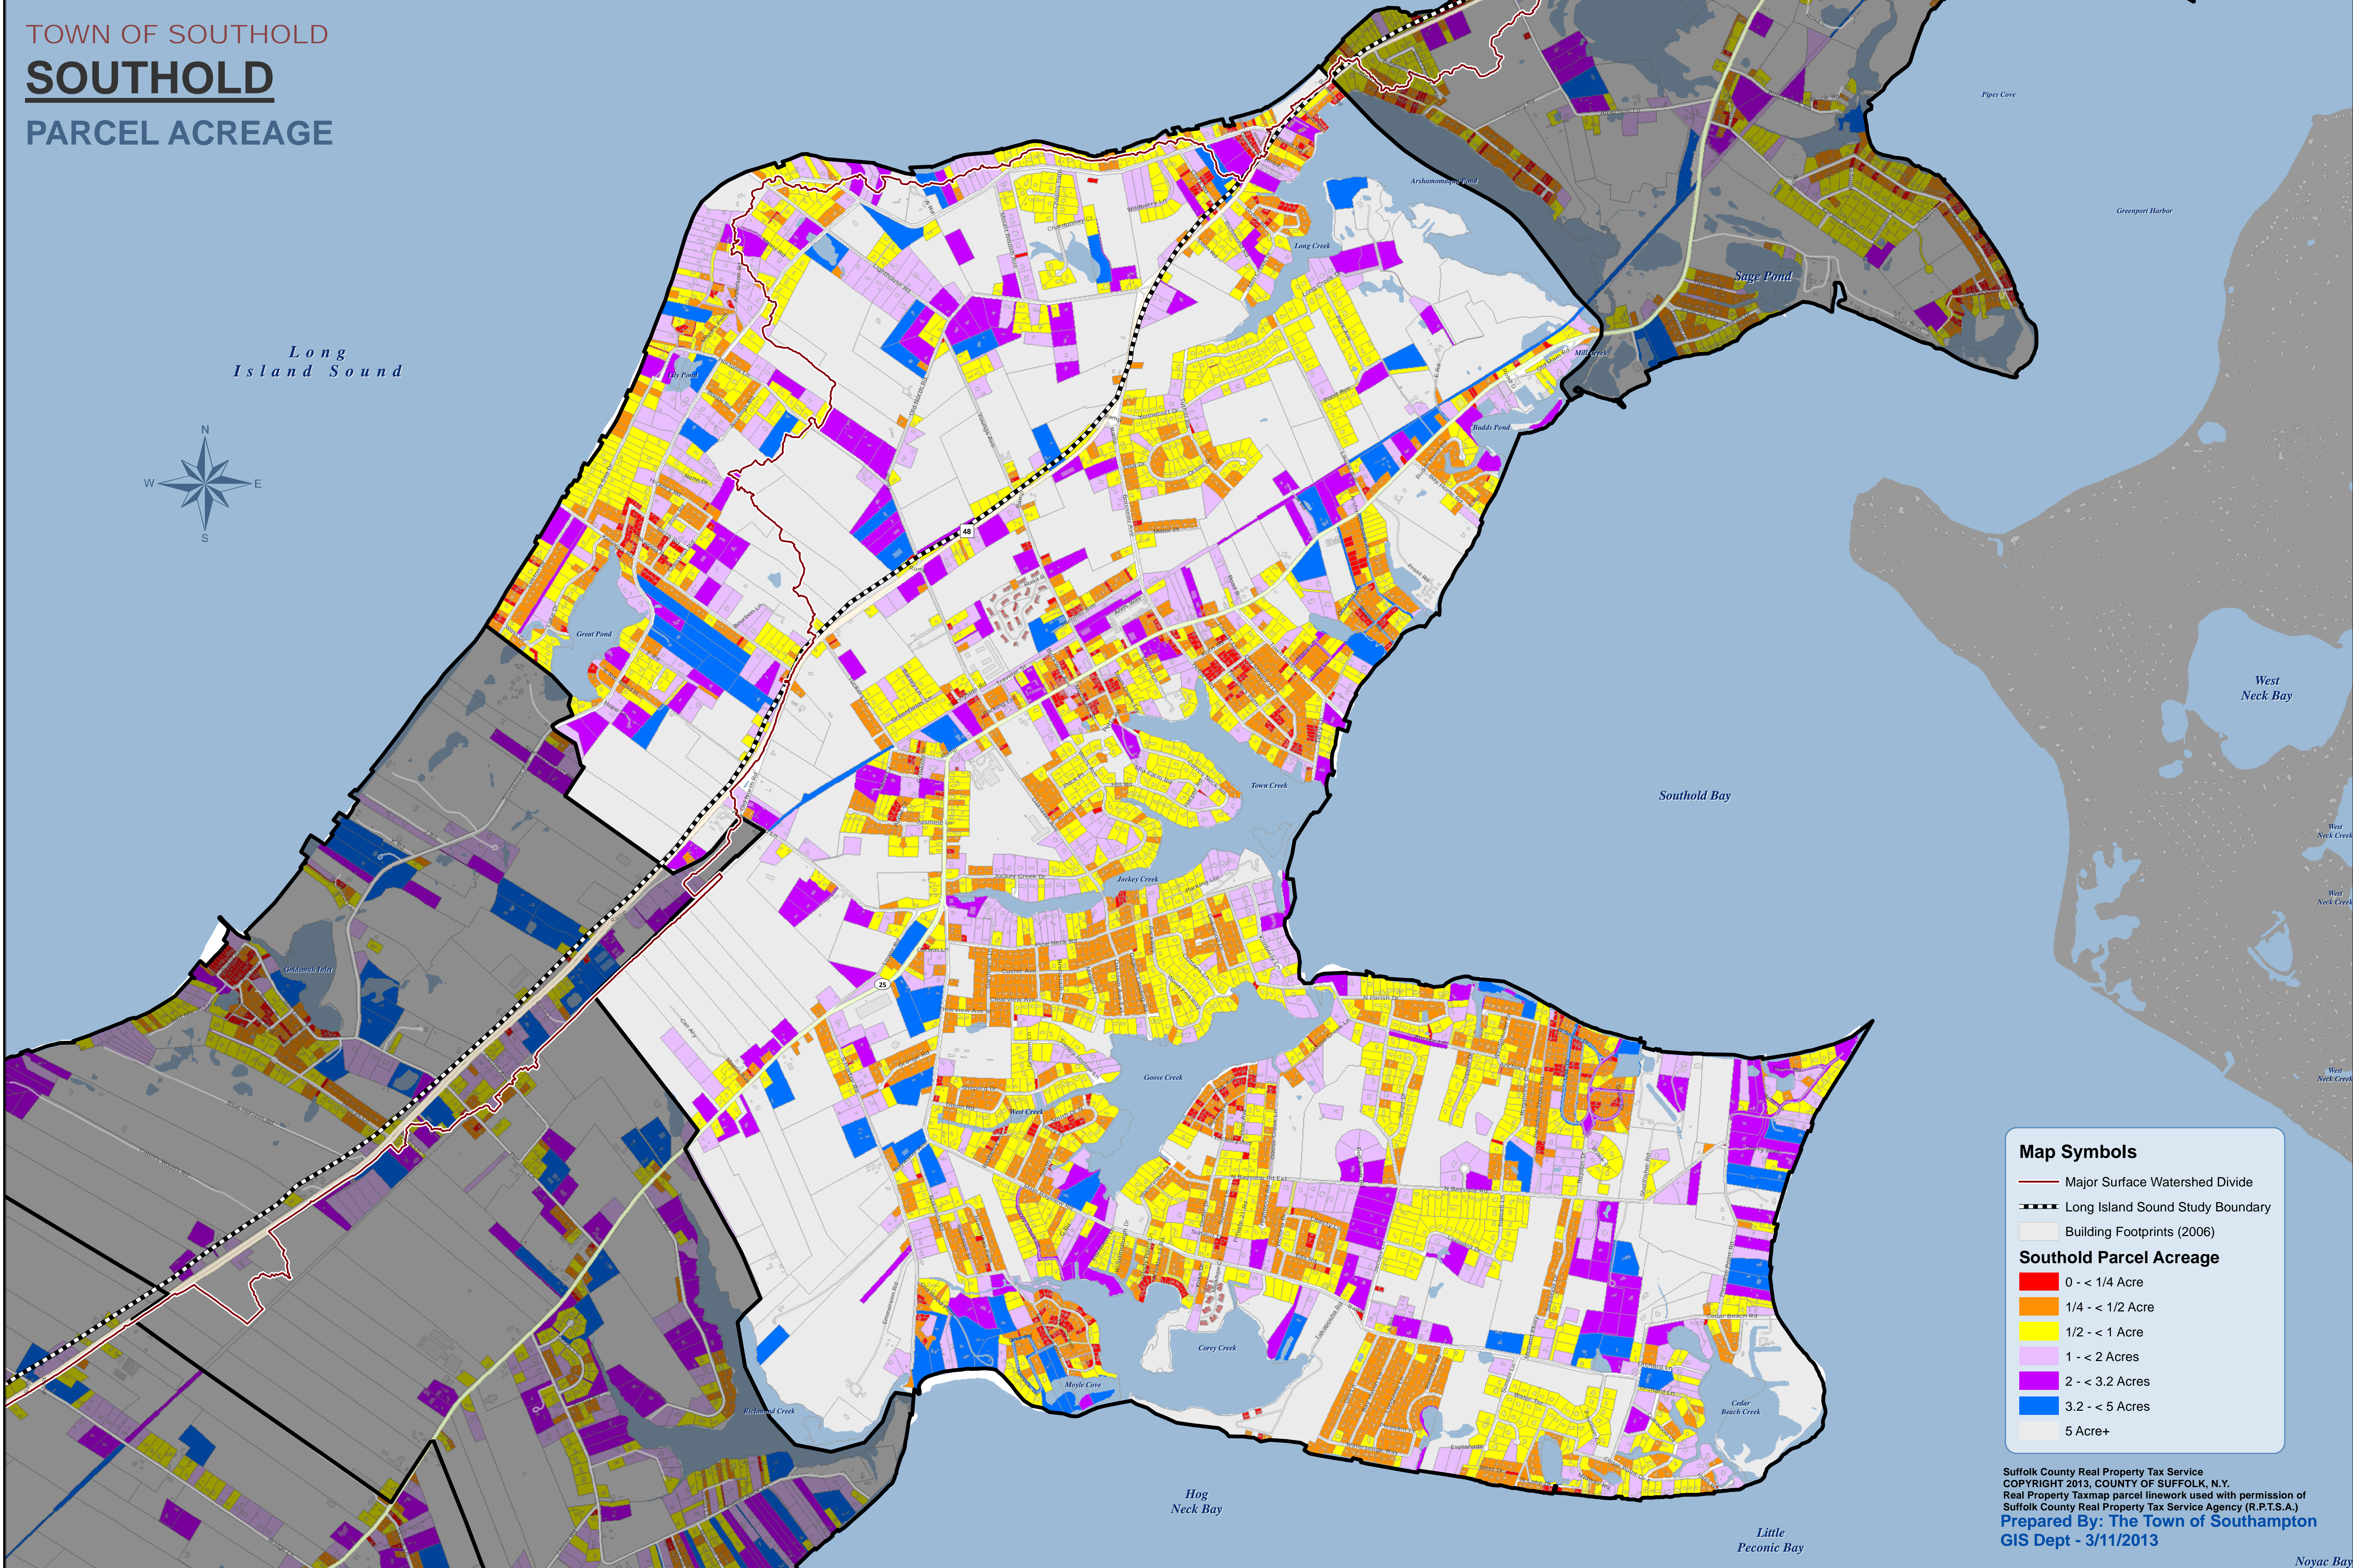

TOWN OF SOUTHOLD  
**SOUTHOLD**  
 PARCEL ACREAGE

Long  
 Island Sound

**Map Symbols**

- Major Surface Watershed Divide
- Long Island Sound Study Boundary
- Building Footprints (2006)

**Southold Parcel Acreage**

- 0 - < 1/4 Acre
- 1/4 - < 1/2 Acre
- 1/2 - < 1 Acre
- 1 - < 2 Acres
- 2 - < 3.2 Acres
- 3.2 - < 5 Acres
- 5 Acre+

Suffolk County Real Property Tax Service  
 COPYRIGHT 2013, COUNTY OF SUFFOLK, N.Y.  
 Real Property Taxmap parcel linework used with permission of  
 Suffolk County Real Property Tax Service Agency (R.P.T.S.A.)  
**Prepared By: The Town of Southampton**  
**GIS Dept - 3/11/2013**