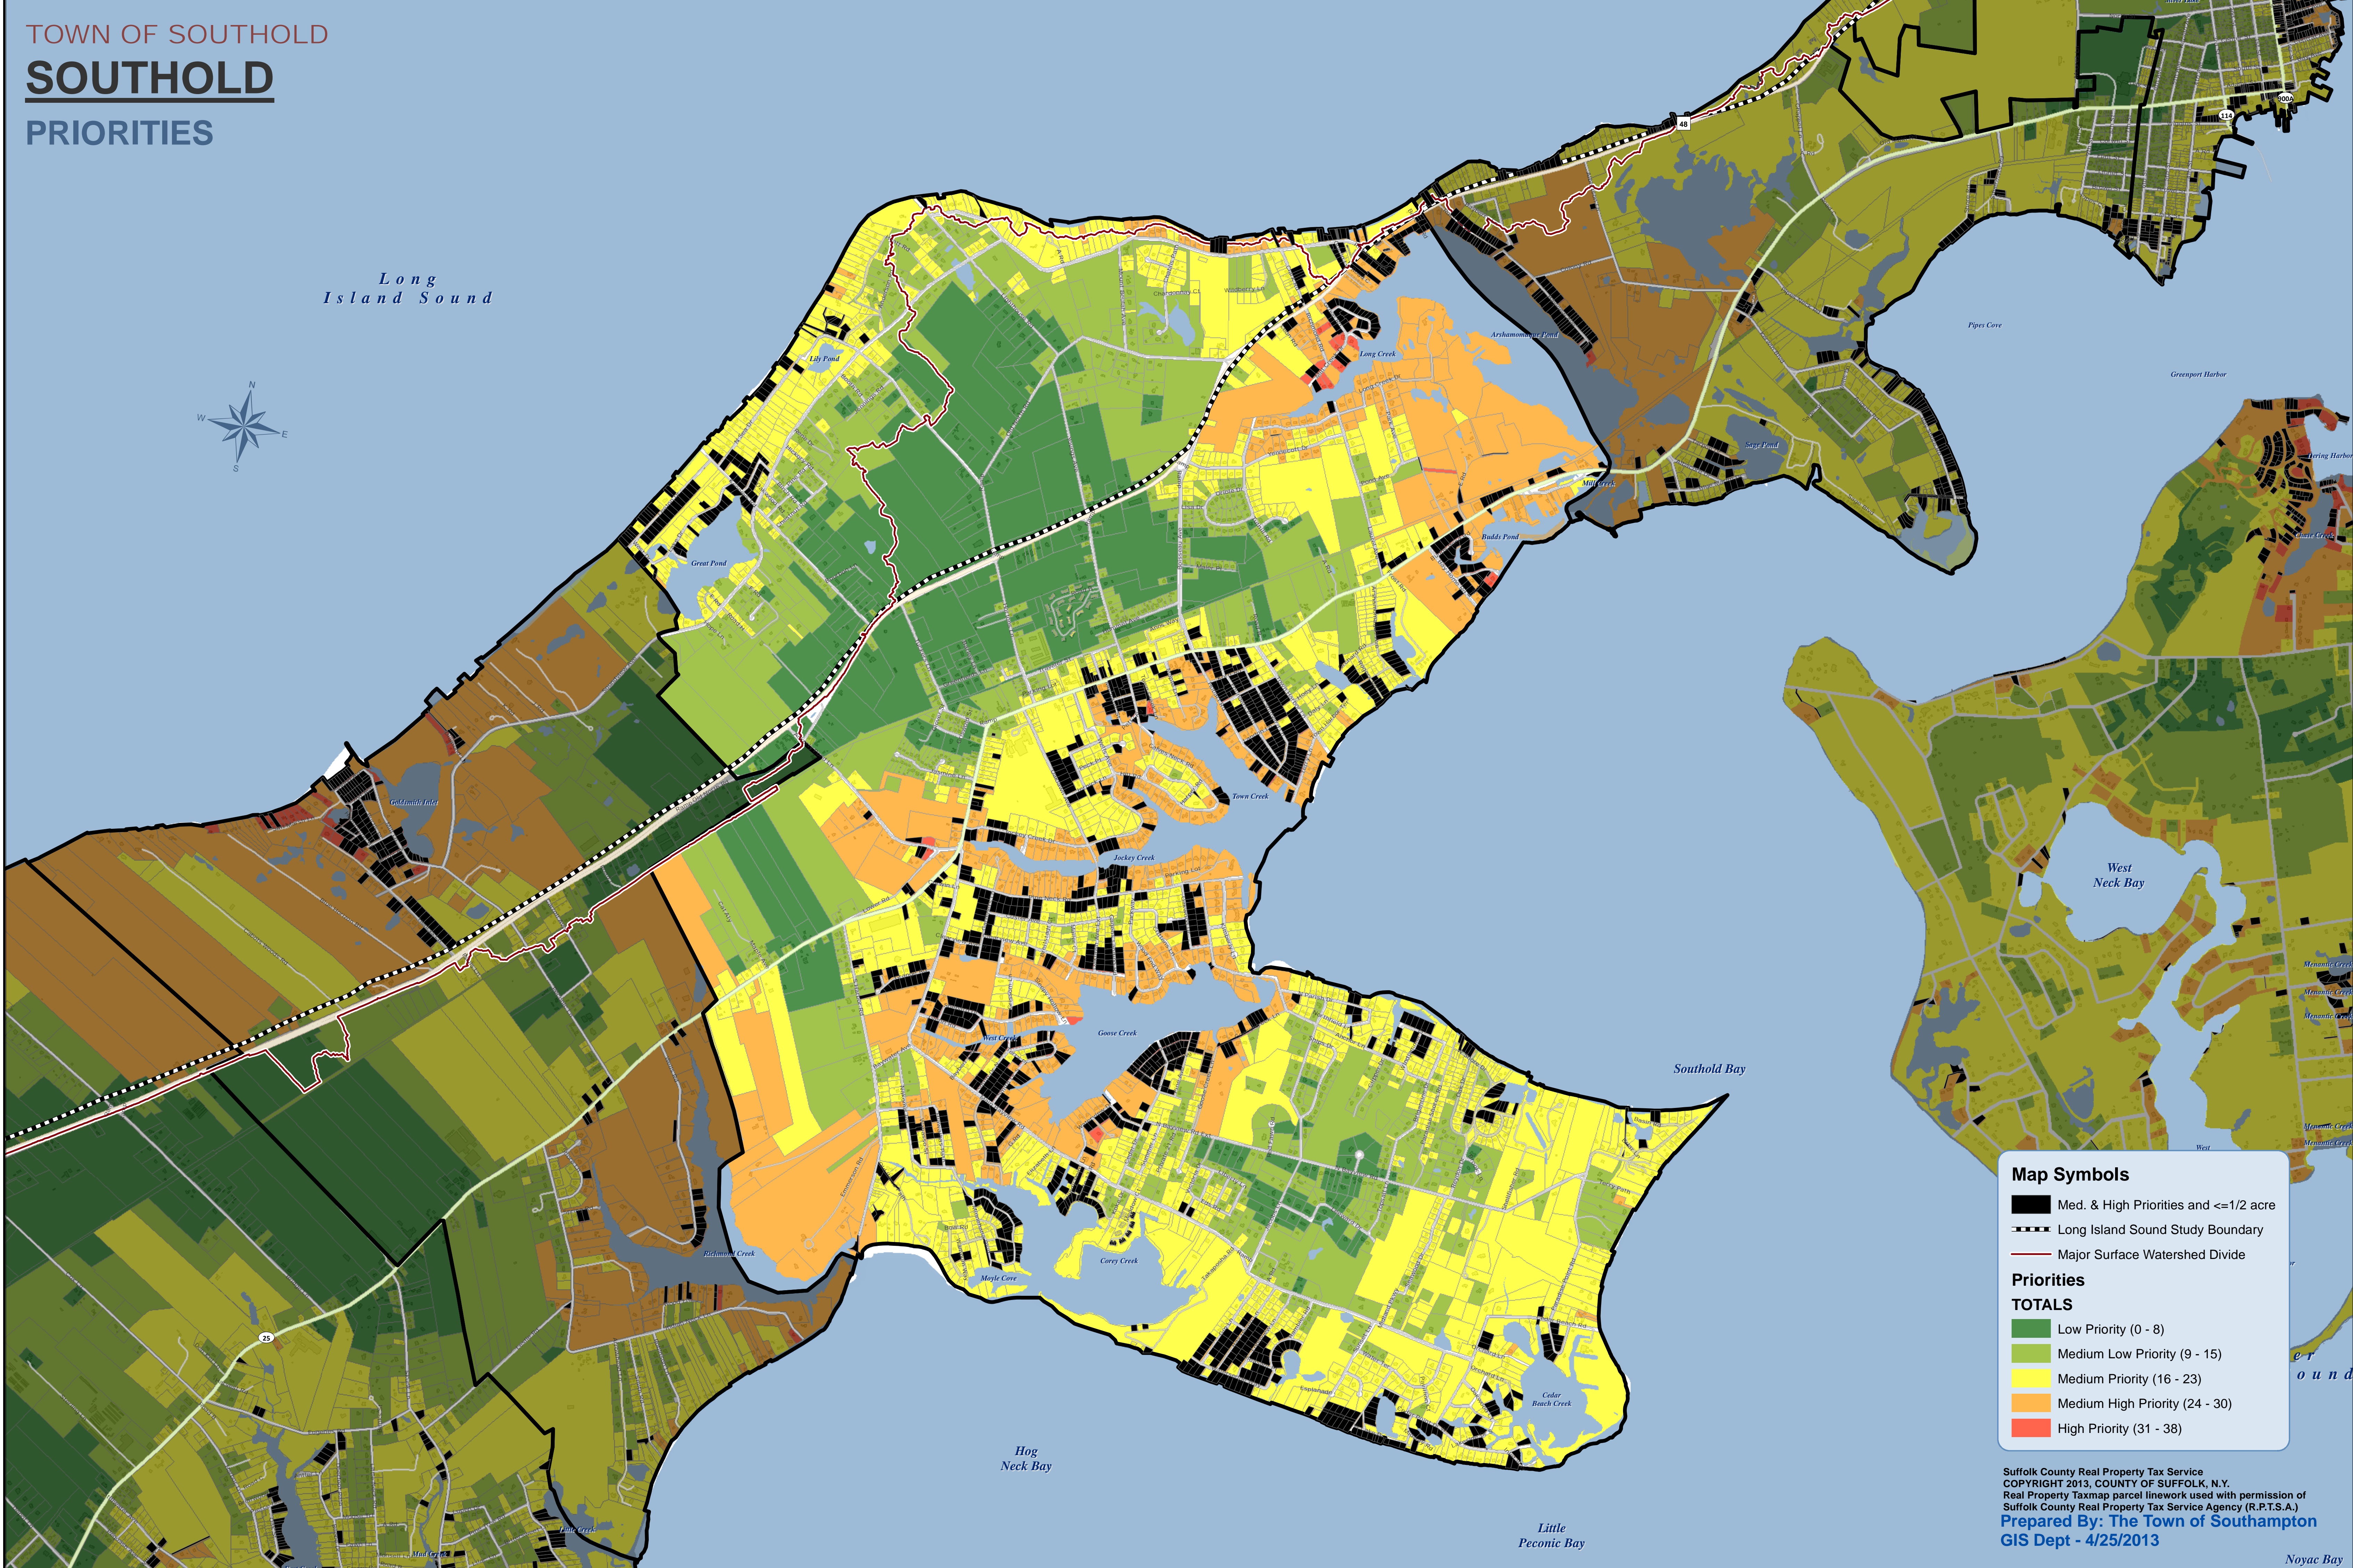

TOWN OF SOUTHOLD
SOUTHOLD
 PRIORITIES

Long
 Island Sound

Map Symbols

- Med. & High Priorities and <=1/2 acre
- Long Island Sound Study Boundary
- Major Surface Watershed Divide

Priorities

TOTALS

- Low Priority (0 - 8)
- Medium Low Priority (9 - 15)
- Medium Priority (16 - 23)
- Medium High Priority (24 - 30)
- High Priority (31 - 38)

Suffolk County Real Property Tax Service
 COPYRIGHT 2013, COUNTY OF SUFFOLK, N.Y.
 Real Property Taxmap parcel linework used with permission of
 Suffolk County Real Property Tax Service Agency (R.P.T.S.A.)
Prepared By: The Town of Southampton
GIS Dept - 4/25/2013

Noyac Bay