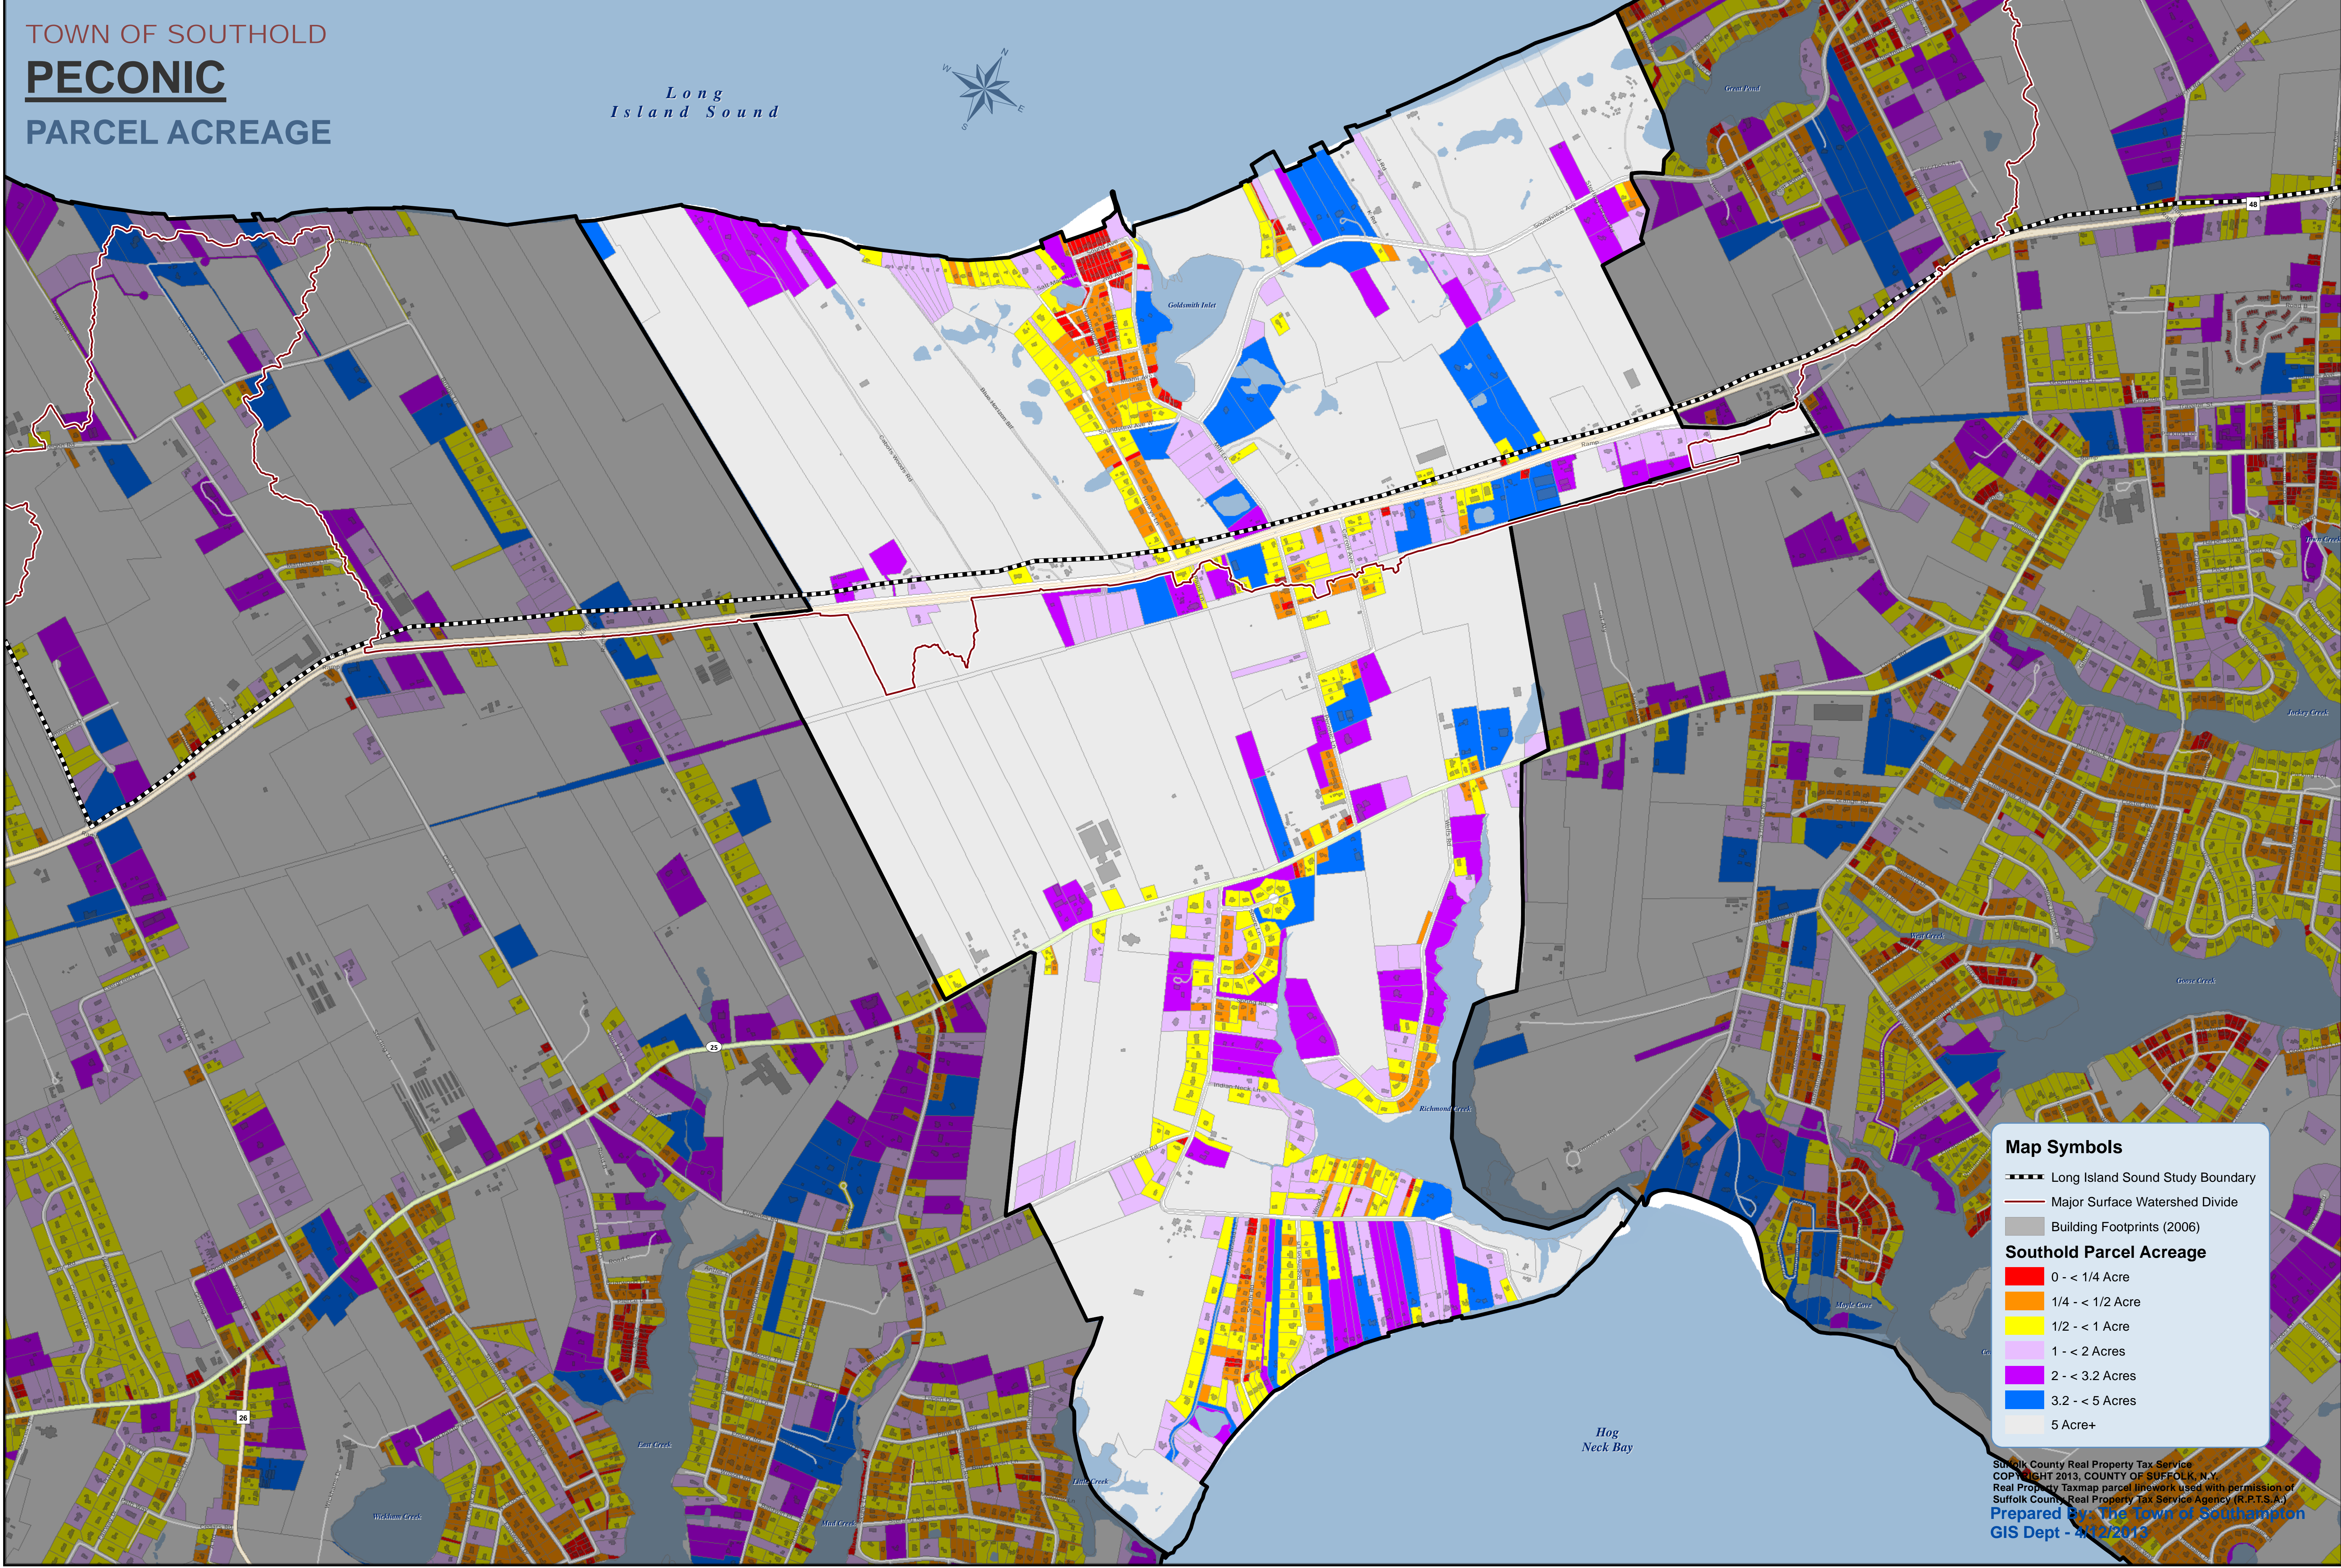

TOWN OF SOUTHOLD
PECONIC
PARCEL ACREAGE

Long
Island Sound

Map Symbols

- Long Island Sound Study Boundary
- Major Surface Watershed Divide
- Building Footprints (2006)

Southold Parcel Acreage

- 0 - < 1/4 Acre
- 1/4 - < 1/2 Acre
- 1/2 - < 1 Acre
- 1 - < 2 Acres
- 2 - < 3.2 Acres
- 3.2 - < 5 Acres
- 5 Acre+