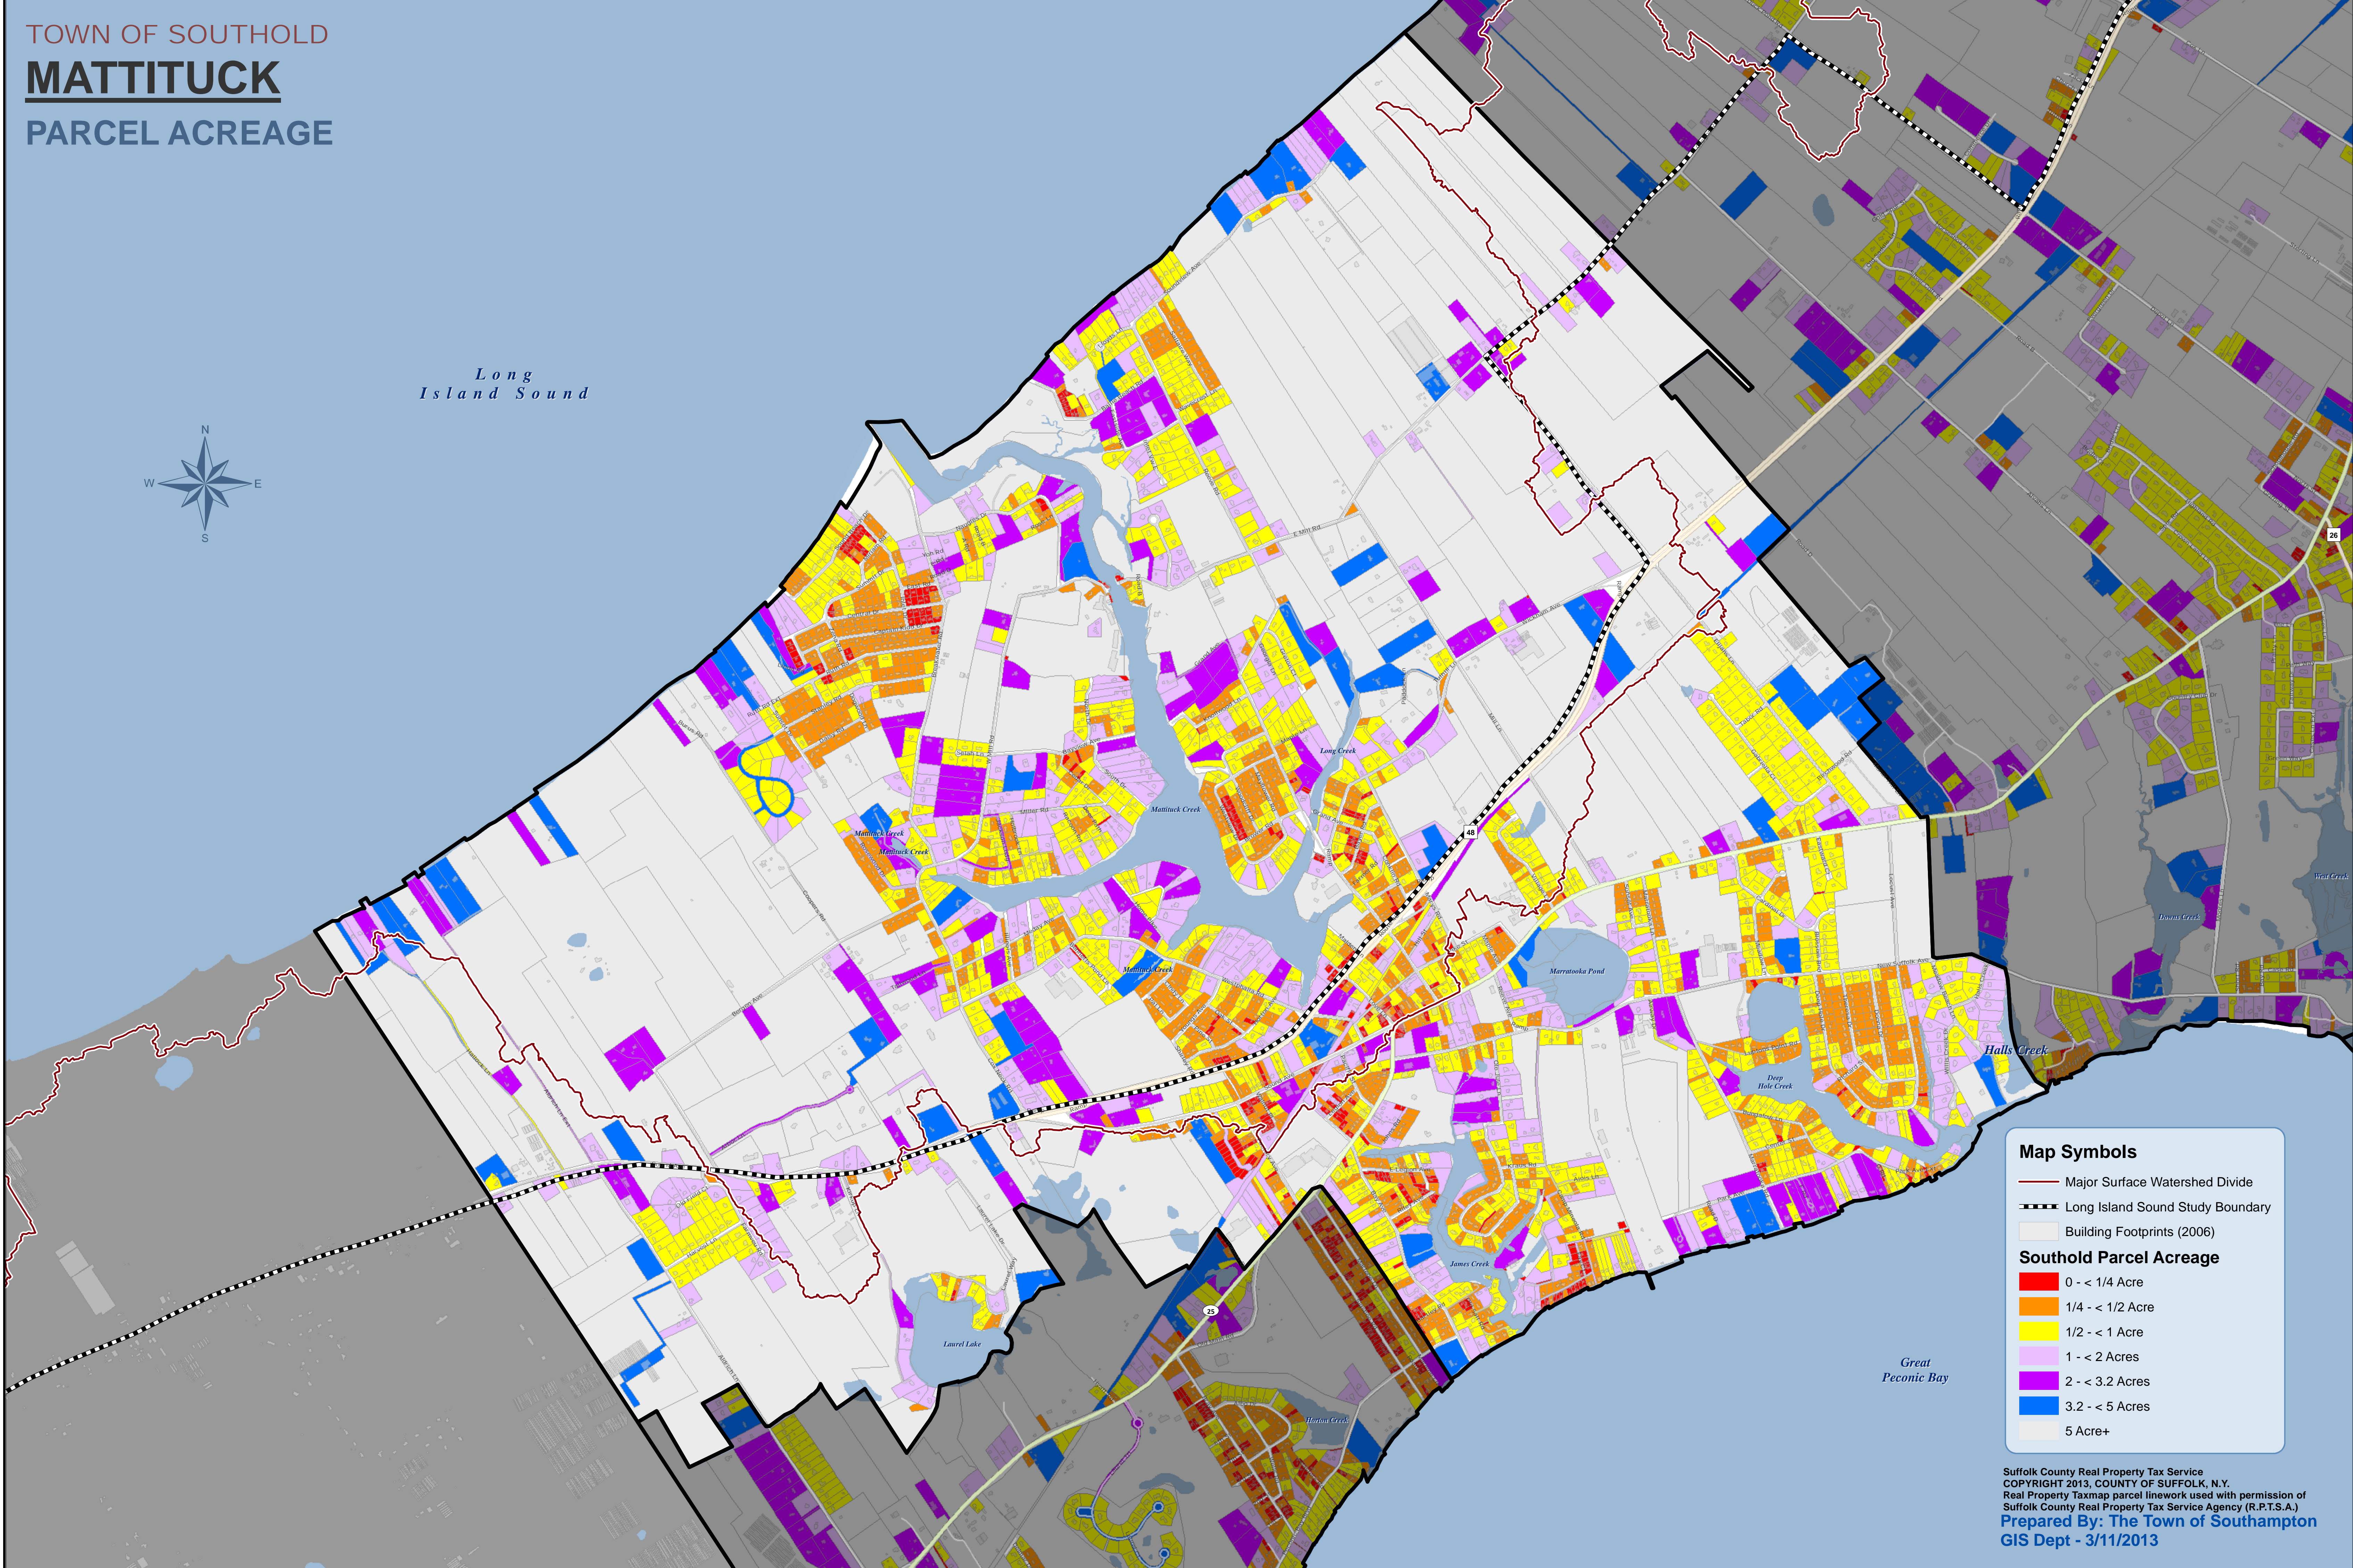

TOWN OF SOUTHOLD  
**MATTITUCK**  
PARCEL ACREAGE

*Long  
Island Sound*

**Map Symbols**

- Major Surface Watershed Divide
- - - Long Island Sound Study Boundary
- Building Footprints (2006)

**Southold Parcel Acreage**

- 0 - < 1/4 Acre
- 1/4 - < 1/2 Acre
- 1/2 - < 1 Acre
- 1 - < 2 Acres
- 2 - < 3.2 Acres
- 3.2 - < 5 Acres
- 5 Acre+