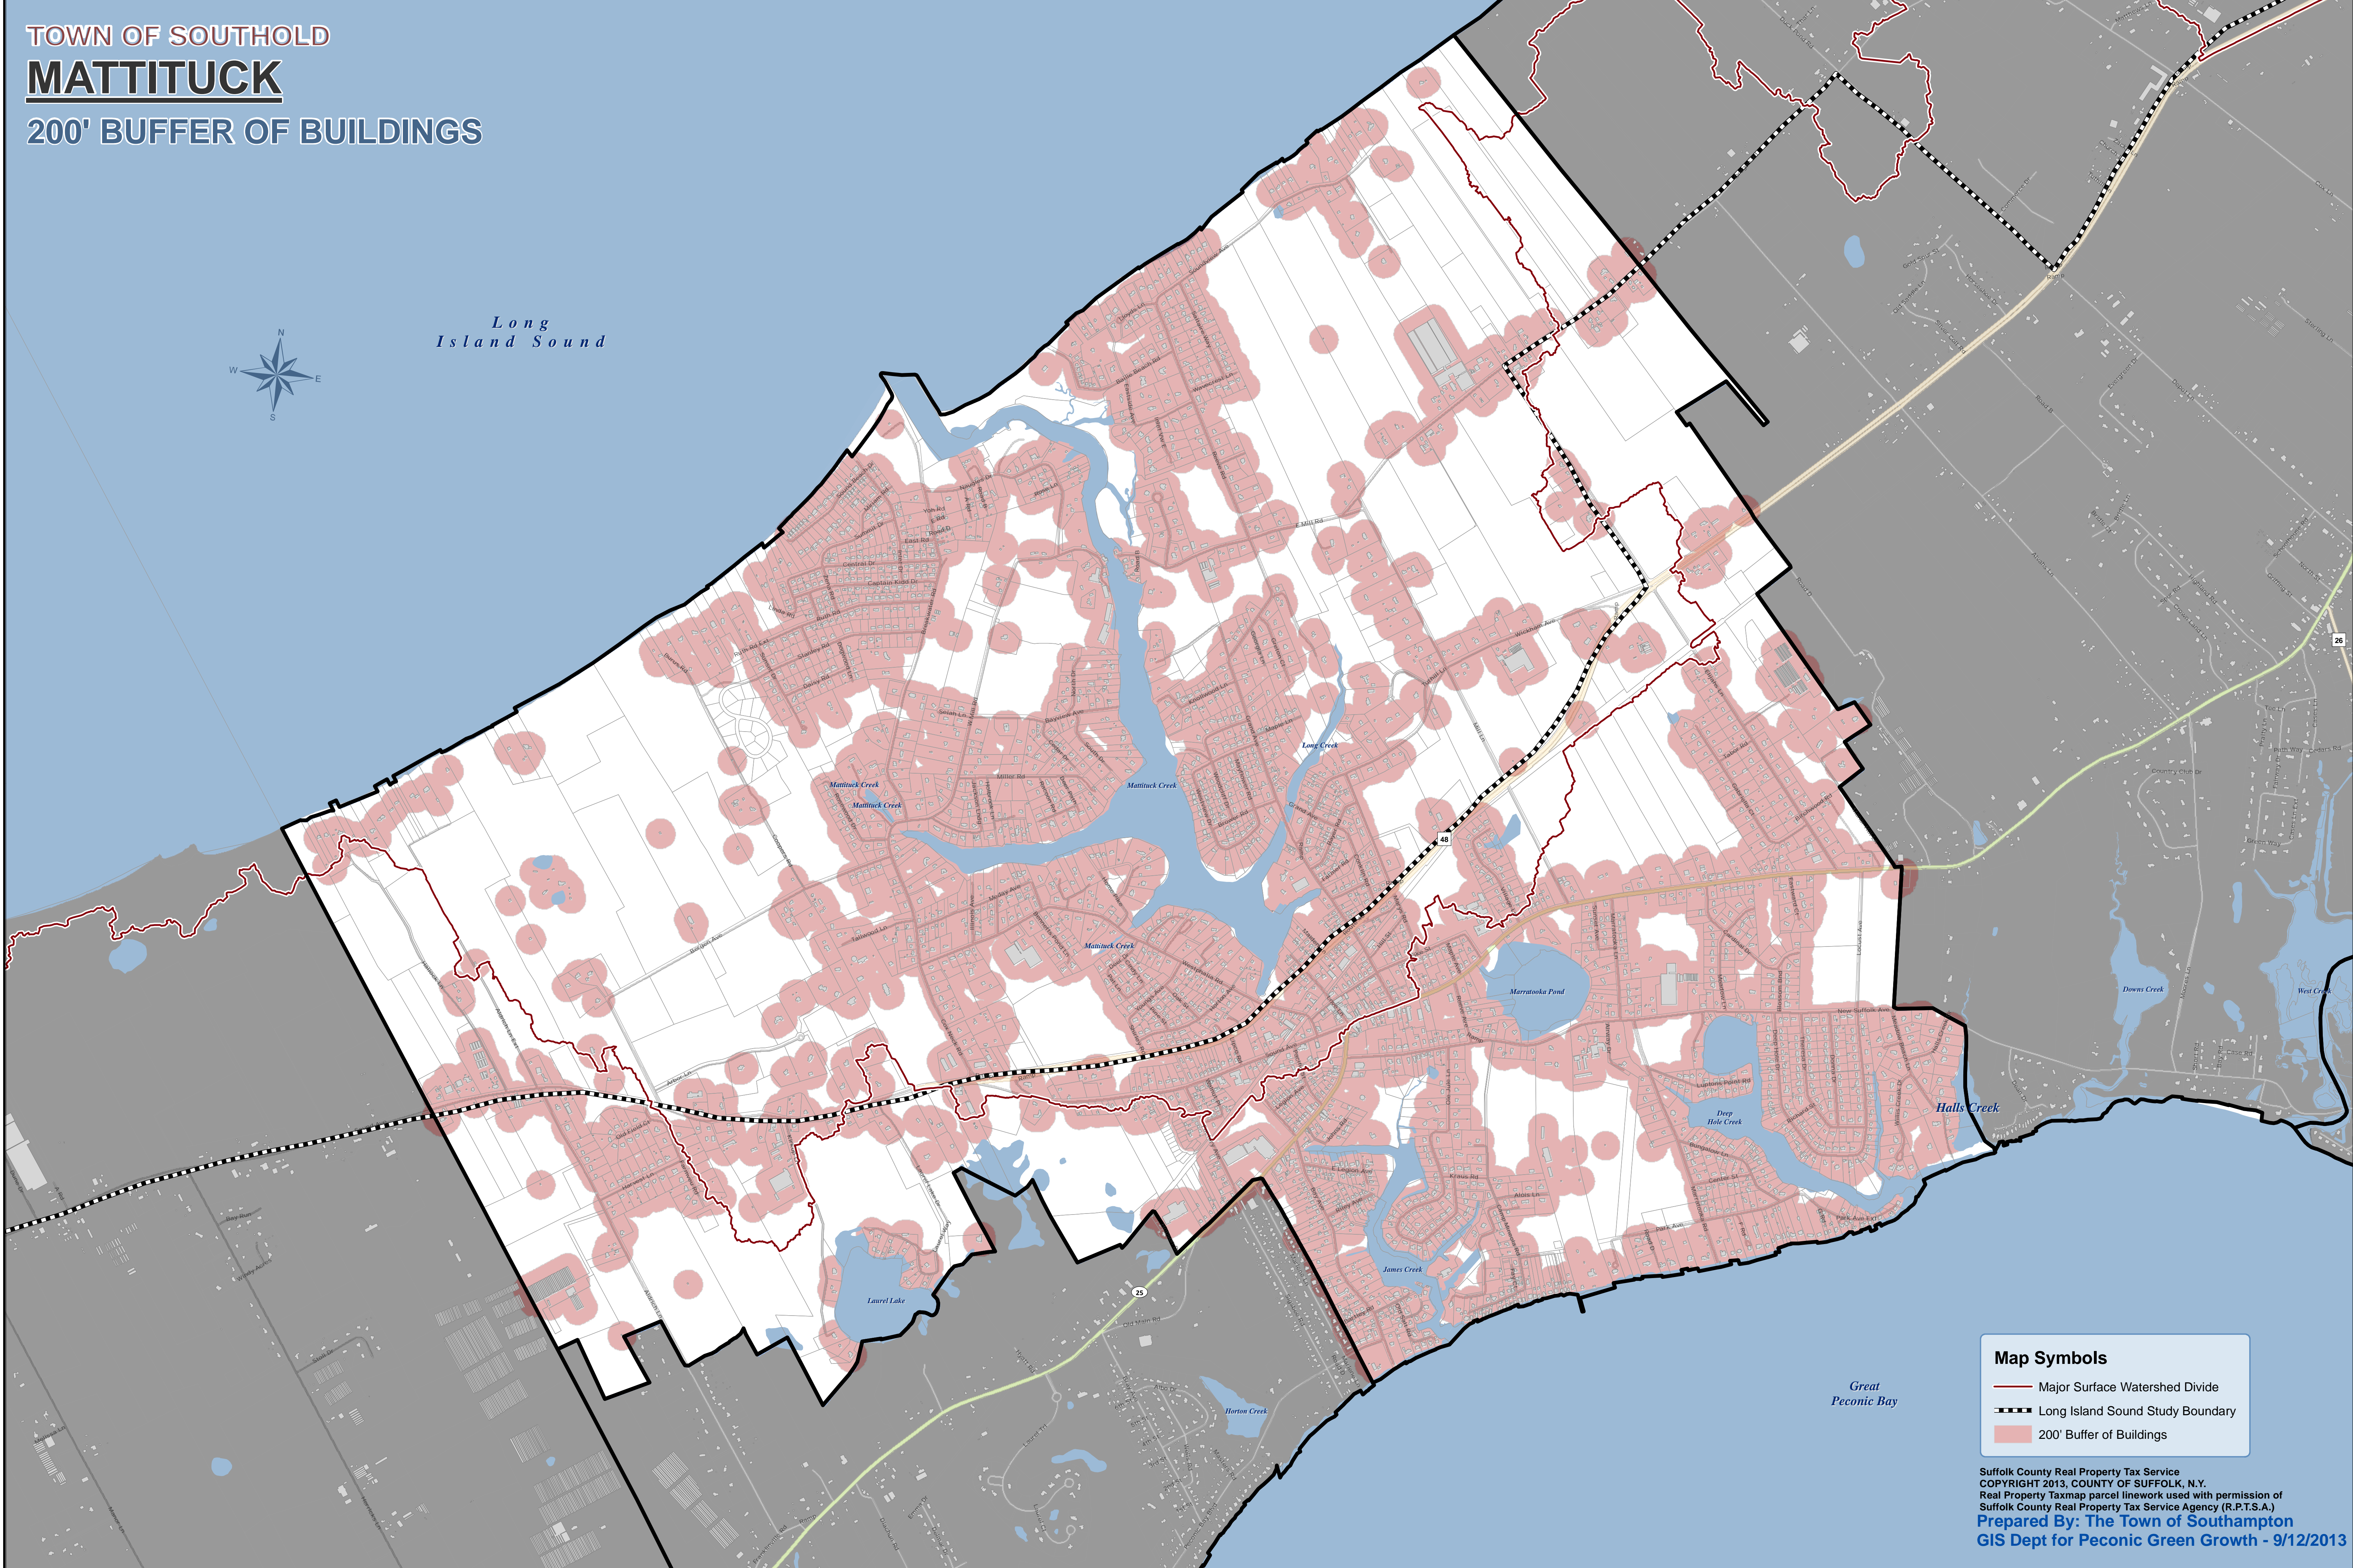

MATTITUCK

200' BUFFER OF BUILDINGS

*Long
Island Sound*

Map Symbols

- Major Surface Watershed Divide
- - - Long Island Sound Study Boundary
- 200' Buffer of Buildings