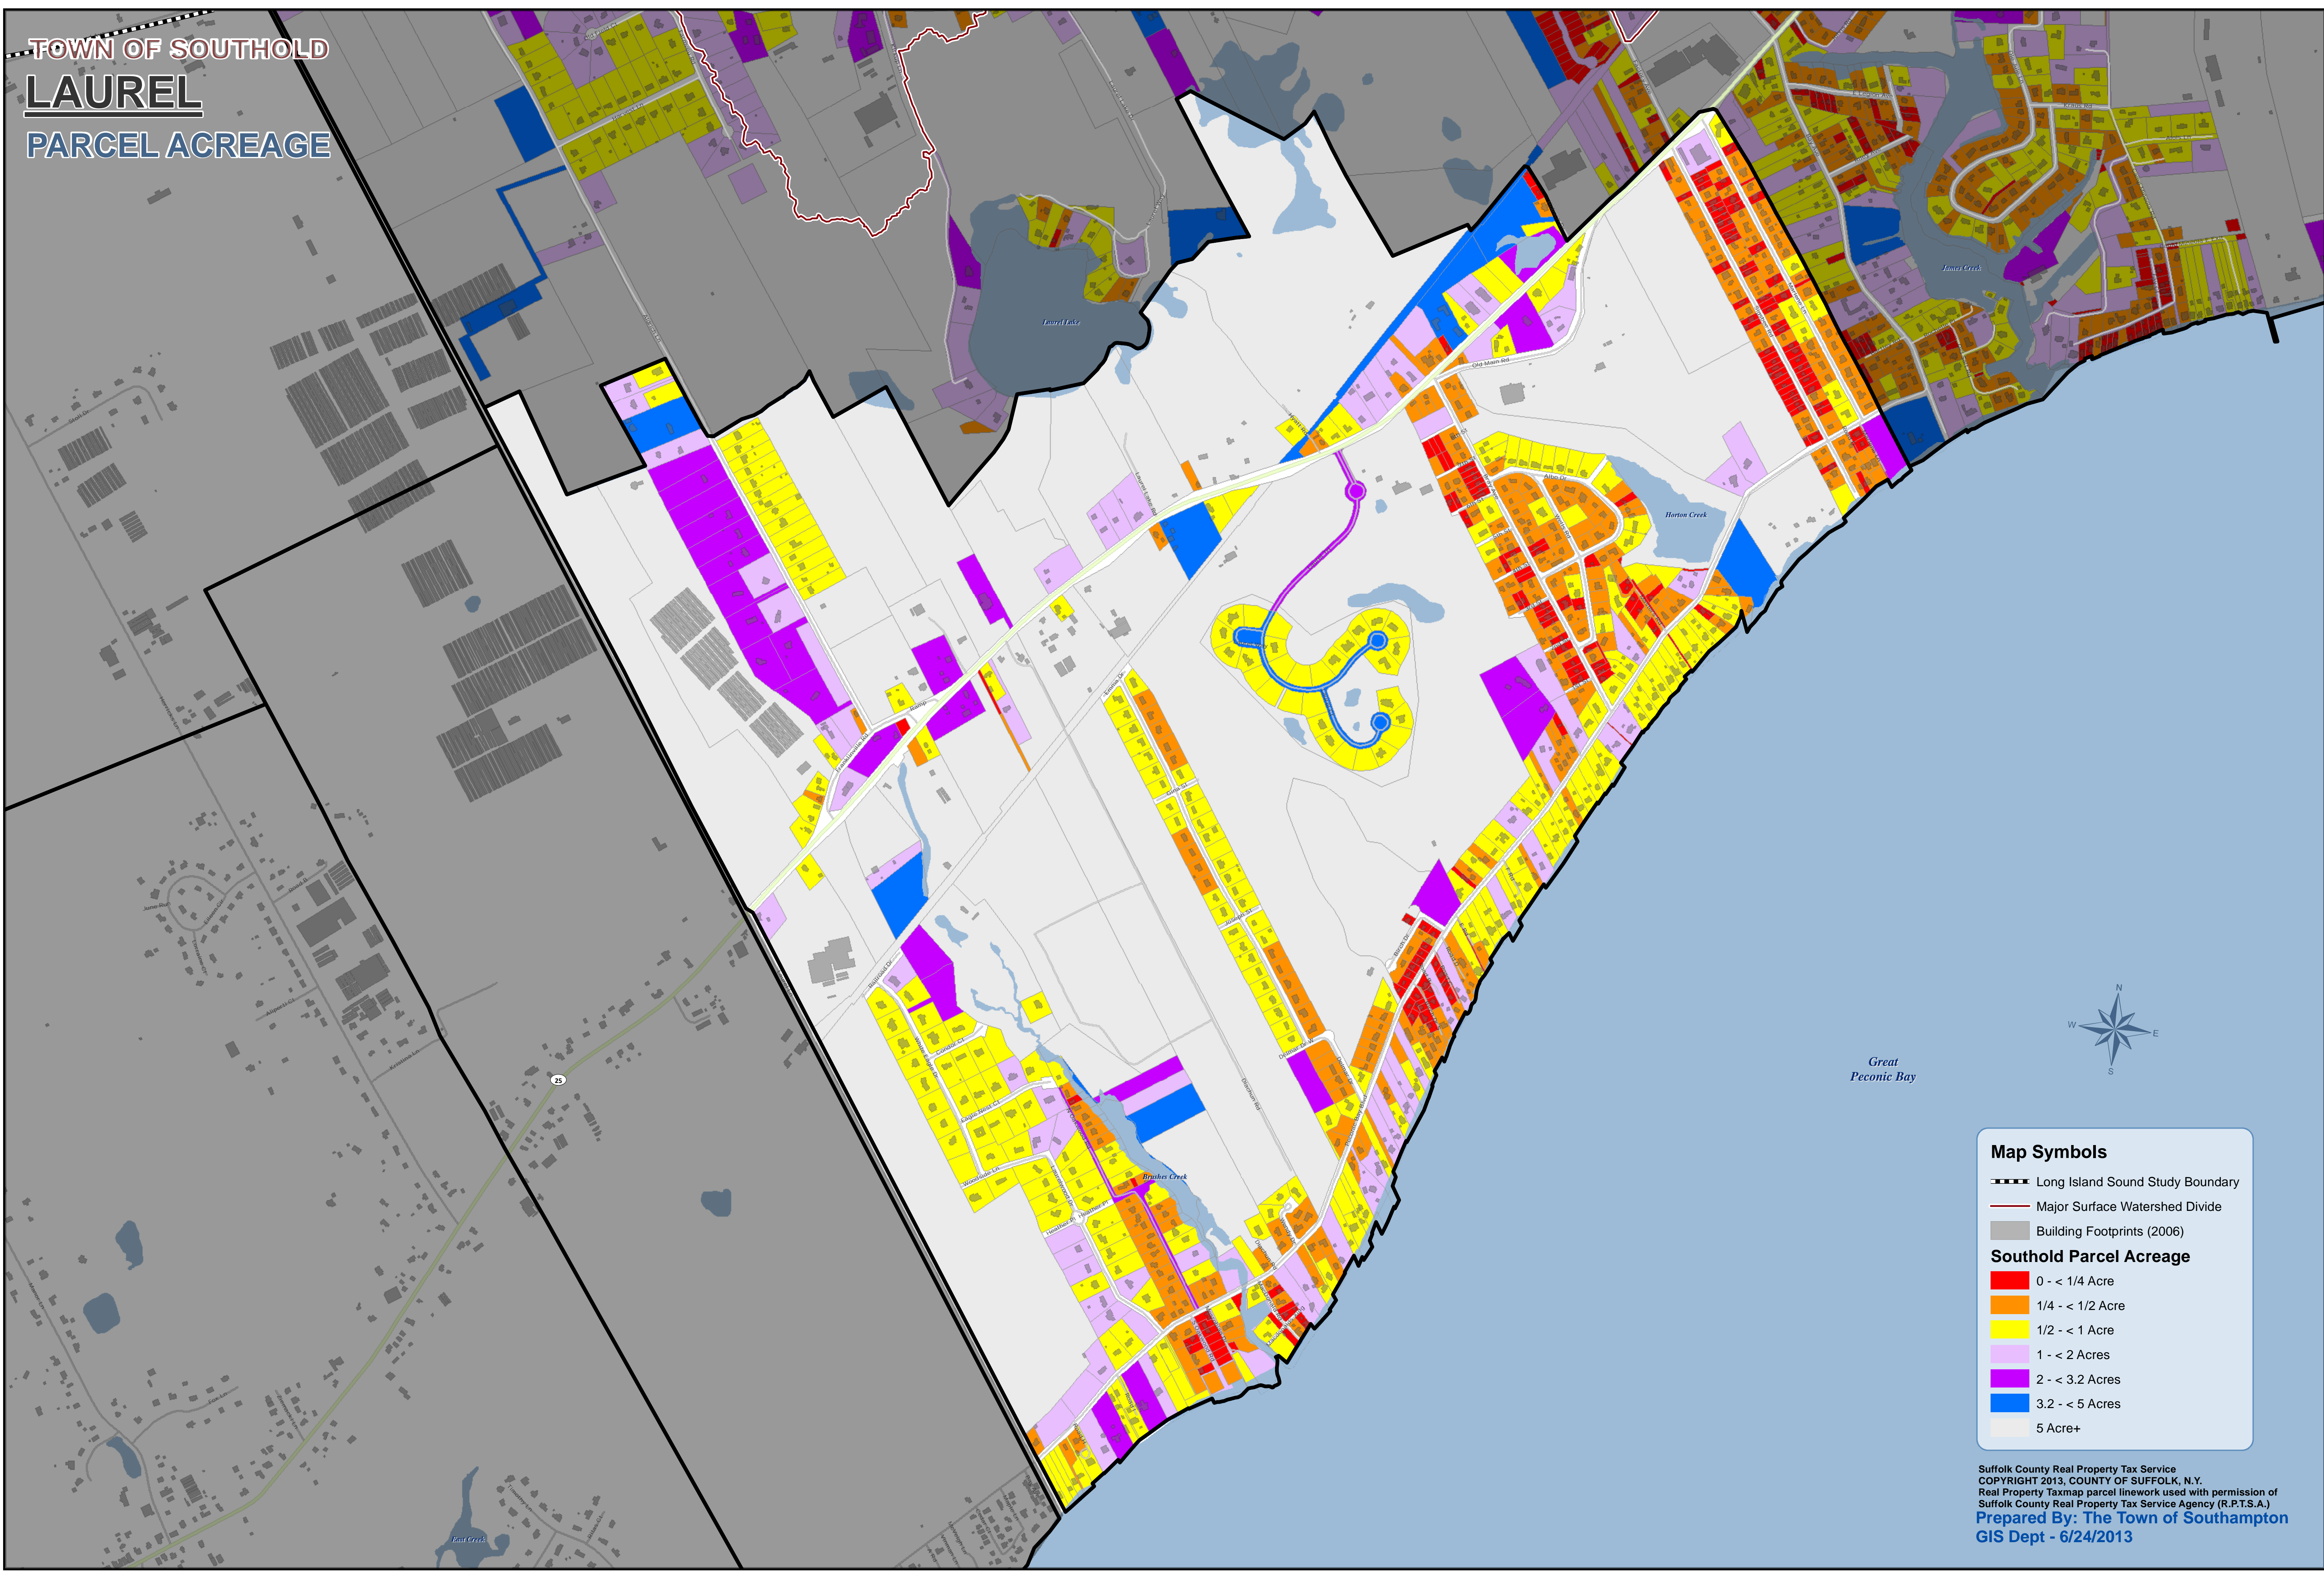

TOWN OF SOUTHOLD
LAUREL
PARCEL ACREAGE

Map Symbols

- Long Island Sound Study Boundary
- Major Surface Watershed Divide
- Building Footprints (2006)

Southold Parcel Acreage

- 0 - < 1/4 Acre
- 1/4 - < 1/2 Acre
- 1/2 - < 1 Acre
- 1 - < 2 Acres
- 2 - < 3.2 Acres
- 3.2 - < 5 Acres
- 5 Acre+

Great Peconic Bay